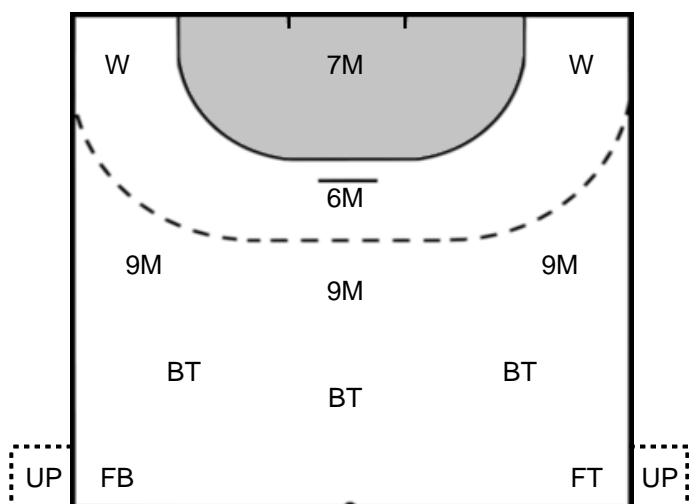

Goals received: 34

ROMBESCU
Anca Mihaela

1

Goals received: 20

Legend

- %** Efficiency
- Pos.** Position
- 7M** 7-metre Shots
- W** Wing Shots (Right, Left)
- BT** Breakthrough (Right, Center, Left)
- FB** Fast Break
- 6M** 6-metre Shots
- 9M** 9-metre Shots (Right, Center, Left)
- FT** Free Throw
- YC** Yellow Cards
- RC** Red Cards
- BC** Blue Cards
- 2m** 2 Minute Suspensions
- UP** Unassigned Position