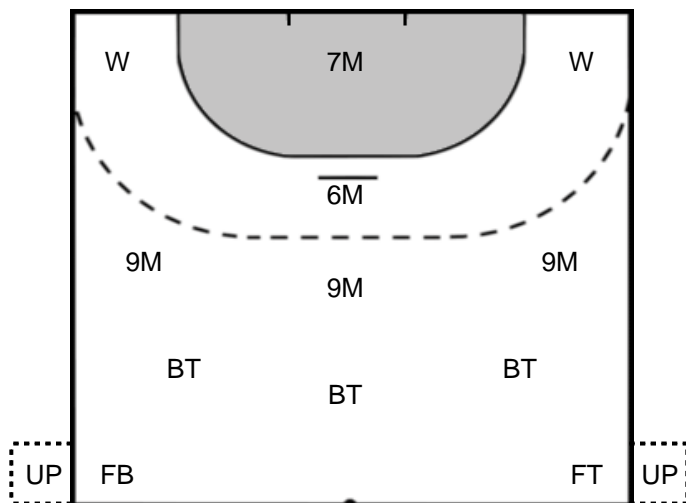

UHC Müllner Bau Stockerau (AUT)

DHC Slavia Praha (CZE)

Goalkeeper Statistics

UHC Müllner Bau Stockerau (AUT)

DHC Slavia Praha (CZE)

Legend

- %** Efficiency
- Pos.** Position
- 7M** 7-metre Shots
- W** Wing Shots (Right, Left)
- BT** Breakthrough (Right, Center, Left)
- FB** Fast Break
- 6M** 6-metre Shots
- 9M** 9-metre Shots (Right, Center, Left)
- FT** Free Throw
- YC** Yellow Cards
- RC** Red Cards
- BC** Blue Cards
- 2m** 2 Minute Suspensions
- UP** Unassigned Position