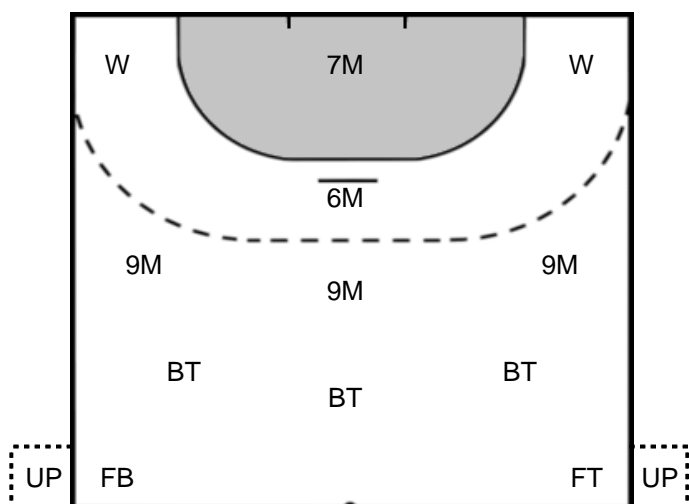

### Legend

- %** Efficiency
- Pos.** Position
- 7M** 7-metre Shots
- W** Wing Shots (Right, Left)
- BT** Breakthrough (Right, Center, Left)
- FB** Fast Break
- 6M** 6-metre Shots
- 9M** 9-metre Shots (Right, Center, Left)
- FT** Free Throw
- YC** Yellow Cards
- RC** Red Cards
- BC** Blue Cards
- 2m** 2 Minute Suspensions
- UP** Unassigned Position