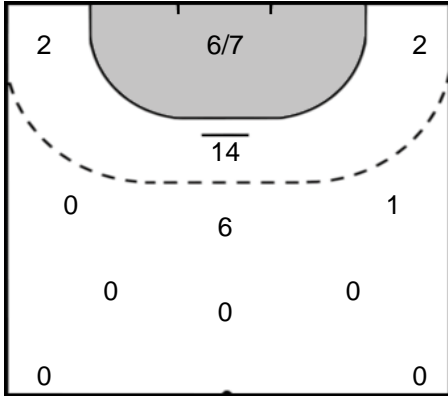

Goalkeeper Statistics

WHC Metalurg (MKD)