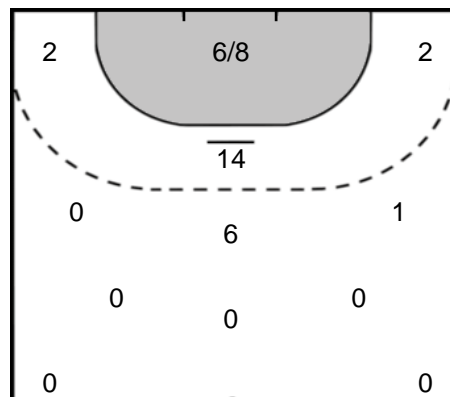

Team Statistics Attack

WHC Metalurg (MKD)

Issy Paris Hand (FRA)