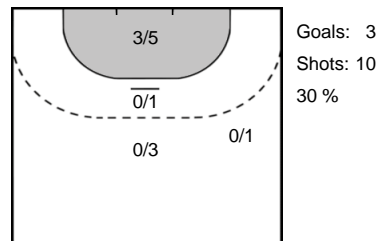

Team Statistics Attack

Rostov-Don (RUS)

FTC-Rail Cargo Hungaria (HUN)

10 ABBINGH Lois

HAFRA Noemi 45

8 SEN Anna

KLUJBER Katrin Gitta 42

19 MAKEEVA Kseniya