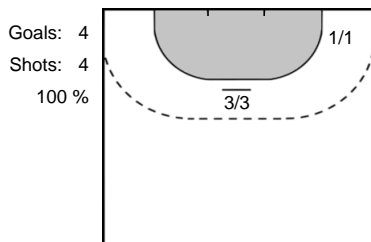

6 MANAGAROVA Iuliia