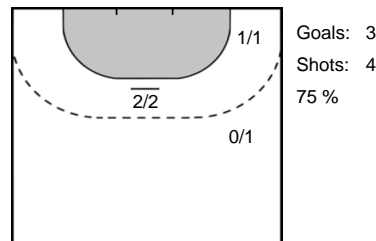

LUKACS Viktoria 22