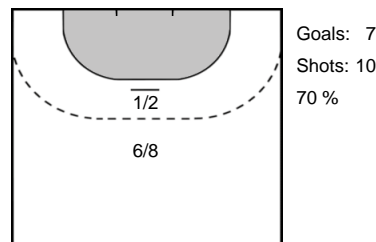

Team Statistics Attack

Rostov-Don (RUS)

FTC-Rail Cargo Hungaria (HUN)

10 ABBINGH Lois

HAFRA Noemi 45

8 SEN Anna

KLUJBER Katrin Gitta 42

19 MAKEEVA Kseniya