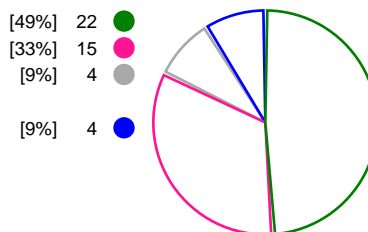

Rostov-Don (RUS)			FTC-Rail Cargo Hungaria (HUN)			
Total	1st half	2nd half		2nd half	1st half	Total
33	15	18	Goals	13	9	22
47	22	25	Shots	24	21	45
70%	68%	72%	Shot Percentage	54%	43%	49%
0	0	0	Turnovers	0	0	0
0	0	0	Rule Technical Fouls	0	0	0
70%	68%	72%	Attack Percentage	54%	43%	49%
41	18	23	Shots on Goal	23	18	41
87%	82%	92%	On Target Percentage	96%	86%	91%
15	7	8	Saves	5	3	8
41%	44%	38%	GK Save Percentage	22%	17%	20%
5	4	1	7m Goals	2	2	4
6	4	2	7m Shots	3	3	6
83%	100%	50%	7m Percentage	66%	66%	66%
0	0	0	Fast Break Goals	0	0	0
3	1	2	Powerplay goals	1	0	1
3	1	2	Shorthanded goals	0	0	0
6	5	5	Most goals in succession	3	1	3
3	3	0	Yellow Cards	1	2	3
2	1	1	2 min Suspension	1	1	2
0	0	0	Red Cards	0	0	0
1	1	0	Team Timeouts	2	1	3

Match Statistics Shots

Rostov-Don (RUS)

FTC-Rail Cargo Hungaria (HUN)

Total Shots (47)

1st Half Shots (22)

2nd Half Shots (25)

Total Shots (45)

2nd Half Shots (24)

1st Half Shots (21)

● Goals ● Saves ● Missed ● Posts ● Blocks

Player Statistics: Rostov-Don (RUS)

Goalkeeper	Total				All Saves/Shots						
	No. Name	Saves	Shots	%	GC	7M	6M	9M	Wing	BT	FB
	21 SEDOYKINA Anna	13	34	38	21	25% (1/4)	27% (3/11)	52% (9/17)	0% (0/2)		
	84 DE OLIVEIRA PESSOA Mayssa	1	2	50	1	50% (1/2)					
	TOTALS	14	36	39	22	33% (2/6)	27% (3/11)	52% (9/17)	0% (0/2)		