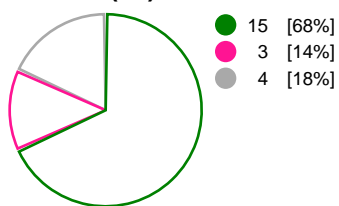

Rostov-Don (RUS)			FTC-Rail Cargo Hungaria (HUN)			
Total	1st half	2nd half		2nd half	1st half	Total
33	15	18	Goals	13	9	22
47	22	25	Shots	24	21	45
70%	68%	72%	Shot Percentage	54%	43%	49%
0	0	0	Turnovers	0	0	0
0	0	0	Rule Technical Fouls	0	0	0
70%	68%	72%	Attack Percentage	54%	43%	49%
41	18	23	Shots on Goal	23	18	41
87%	82%	92%	On Target Percentage	96%	86%	91%
15	7	8	Saves	5	3	8
41%	44%	38%	GK Save Percentage	22%	17%	20%
5	4	1	7m Goals	2	2	4
6	4	2	7m Shots	3	3	6
83%	100%	50%	7m Percentage	66%	66%	66%
0	0	0	Fast Break Goals	0	0	0
3	1	2	Powerplay goals	1	0	1
3	1	2	Shorthanded goals	0	0	0
6	5	5	Most goals in succession	3	1	3
3	3	0	Yellow Cards	1	2	3
2	1	1	2 min Suspension	1	1	2
0	0	0	Red Cards	0	0	0
1	1	0	Team Timeouts	2	1	3

Match Statistics Shots

Rostov-Don (RUS)

FTC-Rail Cargo Hungaria (HUN)

Total Shots (47)

1st Half Shots (22)

2nd Half Shots (25)

Total Shots (45)

2nd Half Shots (24)

1st Half Shots (21)

● Goals ● Saves ● Missed ● Posts ● Blocks

Player Statistics: Rostov-Don (RUS)

Goalkeeper	Total				All Saves/Shots						
	No. Name	Saves	Shots	%	GC	7M	6M	9M	Wing	BT	FB
	21 SEDOYKINA Anna	13	34	38	21	25% (1/4)	27% (3/11)	52% (9/17)	0% (0/2)		
	84 DE OLIVEIRA PESSOA Mayssa	1	2	50	1	50% (1/2)					
	TOTALS	14	36	39	22	33% (2/6)	27% (3/11)	52% (9/17)	0% (0/2)		