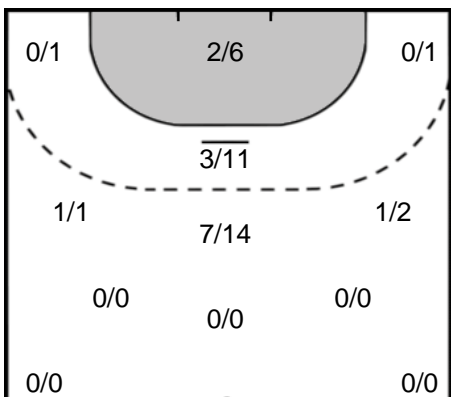

Goalkeeper Statistics

Rostov-Don (RUS)

FTC-Rail Cargo Hungaria (HUN)