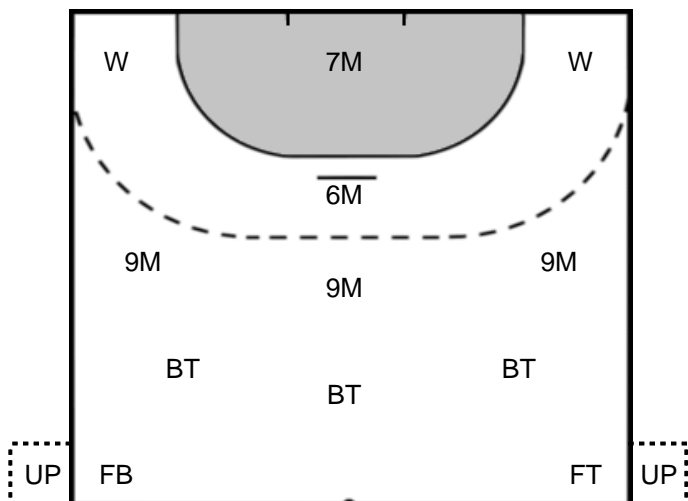

84 DE OLIVEIRA PESSOA
Mayssa Raquel

Saves: 1
Shots: 2
50 %

31 SZEMEREY
Zsofi

Saves: 2
Shots: 8
25 %

12 SZIKORA
Melinda

Saves: 1
Shots: 9
11 %

Legend

- %** Efficiency
- Ass.** Assists
- Pos.** Position
- GC.** Goals conceded
- 7M** 7-metre Shots
- W** Wing Shots (Right, Left)
- BT** Breakthrough (Right, Center, Left)
- FB** Fast Break
- 6M** 6-metre Shots
- 9M** 9-metre Shots (Right, Center, Left)
- FT** Free Throw
- ST** Steals
- BL** Blocks
- YC** Yellow Cards
- RC** Red Cards
- BC** Blue Cards
- 2m** 2 Minute Suspensions
- UP** Unassigned Position