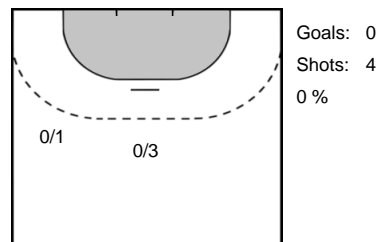

UNASSIGNED