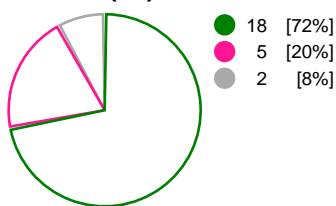

Rostov-Don (RUS)			FTC-Rail Cargo Hungaria (HUN)			
Total	1st half	2nd half		2nd half	1st half	Total
33	15	18	Goals	13	9	22
47	22	25	Shots	24	21	45
70%	68%	72%	Shot Percentage	54%	43%	49%
0	0	0	Turnovers	0	0	0
0	0	0	Rule Technical Fouls	0	0	0
70%	68%	72%	Attack Percentage	54%	43%	49%
41	18	23	Shots on Goal	23	18	41
87%	82%	92%	On Target Percentage	96%	86%	91%
15	7	8	Saves	5	3	8
41%	44%	38%	GK Save Percentage	22%	17%	20%
5	4	1	7m Goals	2	2	4
6	4	2	7m Shots	3	3	6
83%	100%	50%	7m Percentage	66%	66%	66%
0	0	0	Fast Break Goals	0	0	0
3	1	2	Powerplay goals	1	0	1
3	1	2	Shorthanded goals	0	0	0
6	5	5	Most goals in succession	3	1	3
3	3	0	Yellow Cards	1	2	3
2	1	1	2 min Suspension	1	1	2
0	0	0	Red Cards	0	0	0
1	1	0	Team Timeouts	2	1	3

Match Statistics Shots

Rostov-Don (RUS)

FTC-Rail Cargo Hungaria (HUN)

Total Shots (47)

1st Half Shots (22)

2nd Half Shots (25)

Total Shots (45)

2nd Half Shots (24)

1st Half Shots (21)

● Goals ● Saves ● Missed ● Posts ● Blocks

Player Statistics: Rostov-Don (RUS)

Goalkeeper	Total				All Saves/Shots						
	No. Name	Saves	Shots	%	GC	7M	6M	9M	Wing	BT	FB
	21 SEDOYKINA Anna	13	34	38	21	25% (1/4)	27% (3/11)	52% (9/17)	0% (0/2)		
	84 DE OLIVEIRA PESSOA Mayssa	1	2	50	1	50% (1/2)					
	TOTALS	14	36	39	22	33% (2/6)	27% (3/11)	52% (9/17)	0% (0/2)		