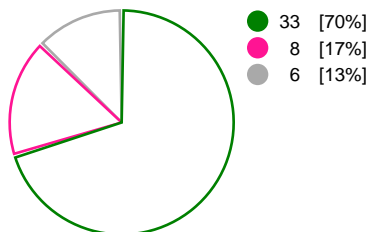

Match Statistics Shots

Rostov-Don (RUS)

FTC-Rail Cargo Hungaria (HUN)

Total Shots (47)