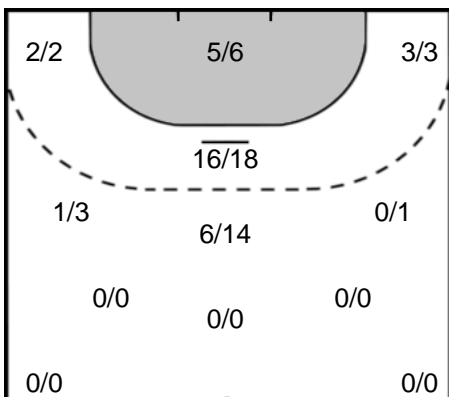

Team Statistics Attack

Rostov-Don (RUS)