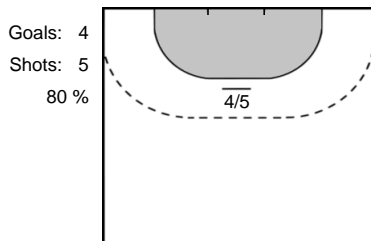

Team Statistics Attack

Rostov-Don (RUS)

FTC-Rail Cargo Hungaria (HUN)

10 ABBINGH Lois

HAFRA Noemi 45

8 SEN Anna

KLUJBER Katrin Gitta 42

19 MAKEEVA Kseniya