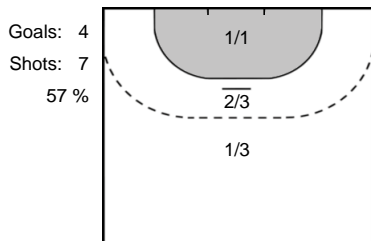

Team Statistics Attack

Rostov-Don (RUS)

FTC-Rail Cargo Hungaria (HUN)

10 ABBINGH Lois

HAFRA Noemi 45

8 SEN Anna

KLUJBER Katrin Gitta 42

19 MAKEEVA Kseniya