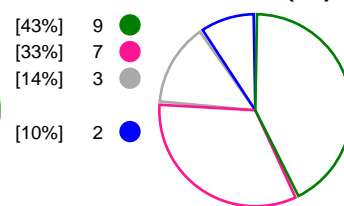

Rostov-Don (RUS)			FTC-Rail Cargo Hungaria (HUN)			
Total	1st half	2nd half		2nd half	1st half	Total
33	15	18	Goals	13	9	22
47	22	25	Shots	24	21	45
70%	68%	72%	Shot Percentage	54%	43%	49%
0	0	0	Turnovers	0	0	0
0	0	0	Rule Technical Fouls	0	0	0
70%	68%	72%	Attack Percentage	54%	43%	49%
41	18	23	Shots on Goal	23	18	41
87%	82%	92%	On Target Percentage	96%	86%	91%
15	7	8	Saves	5	3	8
41%	44%	38%	GK Save Percentage	22%	17%	20%
5	4	1	7m Goals	2	2	4
6	4	2	7m Shots	3	3	6
83%	100%	50%	7m Percentage	66%	66%	66%
0	0	0	Fast Break Goals	0	0	0
3	1	2	Powerplay goals	1	0	1
3	1	2	Shorthanded goals	0	0	0
6	5	5	Most goals in succession	3	1	3
3	3	0	Yellow Cards	1	2	3
2	1	1	2 min Suspension	1	1	2
0	0	0	Red Cards	0	0	0
1	1	0	Team Timeouts	2	1	3

Match Statistics Shots

Rostov-Don (RUS)

FTC-Rail Cargo Hungaria (HUN)

Total Shots (47)

1st Half Shots (22)

2nd Half Shots (25)

Total Shots (45)

2nd Half Shots (24)

1st Half Shots (21)

● Goals ● Saves ● Missed ● Posts ● Blocks

Player Statistics: Rostov-Don (RUS)

Goalkeeper	Total				All Saves/Shots						
	No. Name	Saves	Shots	%	GC	7M	6M	9M	Wing	BT	FB
	21 SEDOYKINA Anna	13	34	38	21	25% (1/4)	27% (3/11)	52% (9/17)	0% (0/2)		
	84 DE OLIVEIRA PESSOA Mayssa	1	2	50	1	50% (1/2)					
	TOTALS	14	36	39	22	33% (2/6)	27% (3/11)	52% (9/17)	0% (0/2)		