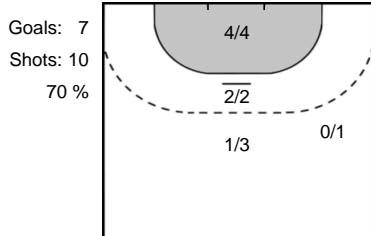

Team Statistics Attack

Rostov-Don (RUS)

FTC-Rail Cargo Hungaria (HUN)

10 ABBINGH Lois

HAFRA Noemi 45

8 SEN Anna

KLUJBER Katrin Gitta 42

19 MAKEEVA Kseniya