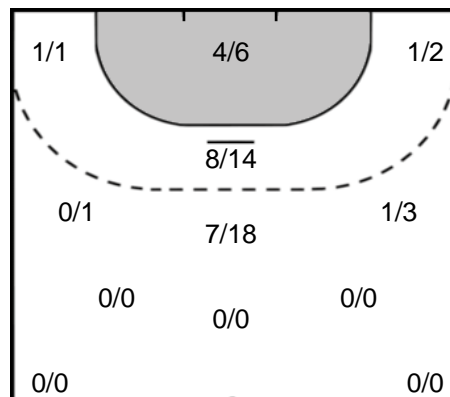

FTC-Rail Cargo Hungaria (HUN)