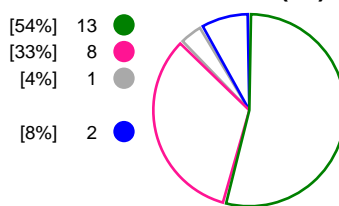

Rostov-Don (RUS)			FTC-Rail Cargo Hungaria (HUN)			
Total	1st half	2nd half		2nd half	1st half	Total
33	15	18	Goals	13	9	22
47	22	25	Shots	24	21	45
70%	68%	72%	Shot Percentage	54%	43%	49%
0	0	0	Turnovers	0	0	0
0	0	0	Rule Technical Fouls	0	0	0
70%	68%	72%	Attack Percentage	54%	43%	49%
41	18	23	Shots on Goal	23	18	41
87%	82%	92%	On Target Percentage	96%	86%	91%
15	7	8	Saves	5	3	8
41%	44%	38%	GK Save Percentage	22%	17%	20%
5	4	1	7m Goals	2	2	4
6	4	2	7m Shots	3	3	6
83%	100%	50%	7m Percentage	66%	66%	66%
0	0	0	Fast Break Goals	0	0	0
3	1	2	Powerplay goals	1	0	1
3	1	2	Shorthanded goals	0	0	0
6	5	5	Most goals in succession	3	1	3
3	3	0	Yellow Cards	1	2	3
2	1	1	2 min Suspension	1	1	2
0	0	0	Red Cards	0	0	0
1	1	0	Team Timeouts	2	1	3

Match Statistics Shots

Rostov-Don (RUS)

FTC-Rail Cargo Hungaria (HUN)

Total Shots (47)

1st Half Shots (22)

2nd Half Shots (25)

Total Shots (45)

2nd Half Shots (24)

1st Half Shots (21)

● Goals ● Saves ● Missed ● Posts ● Blocks

Player Statistics: Rostov-Don (RUS)

Goalkeeper	Total				All Saves/Shots						
	No. Name	Saves	Shots	%	GC	7M	6M	9M	Wing	BT	FB
	21 SEDOYKINA Anna	13	34	38	21	25% (1/4)	27% (3/11)	52% (9/17)	0% (0/2)		
	84 DE OLIVEIRA PESSOA Mayssa	1	2	50	1	50% (1/2)					
	TOTALS	14	36	39	22	33% (2/6)	27% (3/11)	52% (9/17)	0% (0/2)		