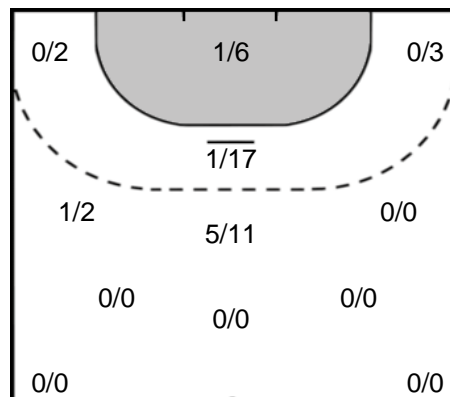

Goalkeeper Statistics

Rostov-Don (RUS)

FTC-Rail Cargo Hungaria (HUN)