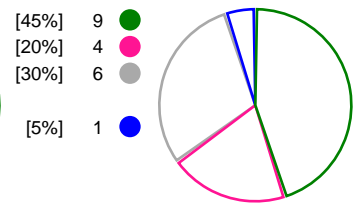

Metz Handball (FRA)			CSM Bucuresti (ROU)			
Total	1st half	2nd half	2nd half	1st half	Total	
<b>23</b>	11	12	Goals	13	9	<b>22</b>
<b>45</b>	20	25	Shots	24	21	<b>45</b>
<b>51%</b>	55%	48%	Shot Percentage	54%	43%	<b>49%</b>
<b>0</b>	0	0	Turnovers	0	0	<b>0</b>
<b>0</b>	0	0	Rule Technical Fouls	0	0	<b>0</b>
<b>51%</b>	55%	48%	Attack Percentage	54%	43%	<b>49%</b>
<b>36</b>	17	19	Shots on Goal	22	15	<b>37</b>
<b>80%</b>	85%	76%	On Target Percentage	92%	71%	<b>82%</b>
<b>12</b>	5	7	Saves	7	6	<b>13</b>
<b>35%</b>	36%	35%	GK Save Percentage	37%	35%	<b>36%</b>
<b>3</b>	1	2	7m Goals	1	2	<b>3</b>
<b>3</b>	1	2	7m Shots	1	3	<b>4</b>
<b>100%</b>	100%	100%	7m Percentage	100%	66%	<b>75%</b>
<b>1</b>	0	0	Fast Break Goals	0	0	<b>0</b>
<b>2</b>	0	2	Powerplay goals	0	0	<b>0</b>
<b>1</b>	1	0	Shorthanded goals	0	0	<b>0</b>
<b>4</b>	4	2	Most goals in succession	3	2	<b>3</b>
<b>2</b>	2	0	Yellow Cards	0	2	<b>2</b>
<b>3</b>	2	1	2 min Suspension	3	0	<b>3</b>
<b>0</b>	0	0	Red Cards	0	0	<b>0</b>
<b>3</b>	1	2	Team Timeouts	2	1	<b>3</b>

**Match Statistics Shots**

**Metz Handball (FRA)**

**CSM Bucuresti (ROU)**

**Total Shots (45)**

**1st Half Shots (20)**

**2nd Half Shots (25)**

**Total Shots (45)**

**2nd Half Shots (24)**

**1st Half Shots (21)**

● Goals ● Saves ● Missed ● Posts ● Blocks