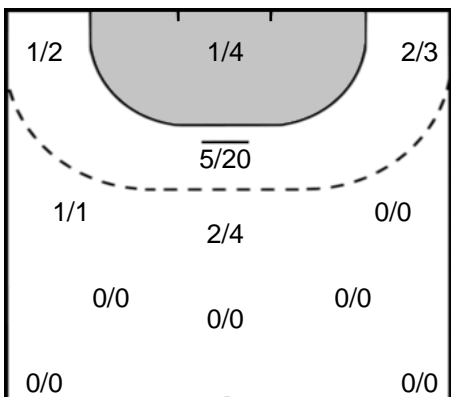

Goalkeeper Statistics

Metz Handball (FRA)