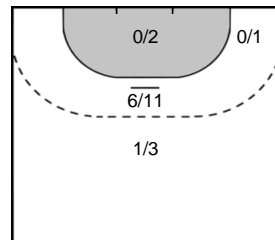

87 GRUBISIC
Jelena

Saves: 7
Shots: 17
41 %