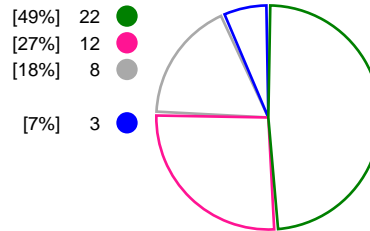

Metz Handball (FRA)			CSM Bucuresti (ROU)			
Total	1st half	2nd half	2nd half	1st half	Total	
<b>23</b>	11	12	Goals	13	9	<b>22</b>
<b>45</b>	20	25	Shots	24	21	<b>45</b>
<b>51%</b>	55%	48%	Shot Percentage	54%	43%	<b>49%</b>
<b>0</b>	0	0	Turnovers	0	0	<b>0</b>
<b>0</b>	0	0	Rule Technical Fouls	0	0	<b>0</b>
<b>51%</b>	55%	48%	Attack Percentage	54%	43%	<b>49%</b>
<b>36</b>	17	19	Shots on Goal	22	15	<b>37</b>
<b>80%</b>	85%	76%	On Target Percentage	92%	71%	<b>82%</b>
<b>12</b>	5	7	Saves	7	6	<b>13</b>
<b>35%</b>	36%	35%	GK Save Percentage	37%	35%	<b>36%</b>
<b>3</b>	1	2	7m Goals	1	2	<b>3</b>
<b>3</b>	1	2	7m Shots	1	3	<b>4</b>
<b>100%</b>	100%	100%	7m Percentage	100%	66%	<b>75%</b>
<b>1</b>	0	0	Fast Break Goals	0	0	<b>0</b>
<b>2</b>	0	2	Powerplay goals	0	0	<b>0</b>
<b>1</b>	1	0	Shorthanded goals	0	0	<b>0</b>
<b>4</b>	4	2	Most goals in succession	3	2	<b>3</b>
<b>2</b>	2	0	Yellow Cards	0	2	<b>2</b>
<b>3</b>	2	1	2 min Suspension	3	0	<b>3</b>
<b>0</b>	0	0	Red Cards	0	0	<b>0</b>
<b>3</b>	1	2	Team Timeouts	2	1	<b>3</b>

**Match Statistics Shots**

**Metz Handball (FRA)**

**CSM Bucuresti (ROU)**

**Total Shots (45)**

**1st Half Shots (20)**

**2nd Half Shots (25)**

**Total Shots (45)**

**2nd Half Shots (24)**

**1st Half Shots (21)**

● Goals ● Saves ● Missed ● Posts ● Blocks