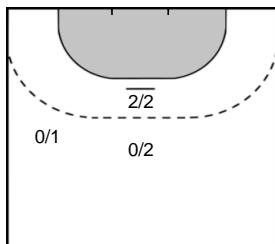

17 KANOR Orlane

Goals: 2
Shots: 5
40 %