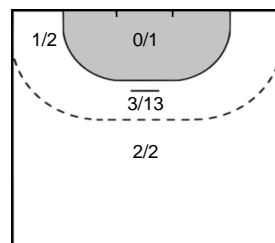

Saves: 6  
Shots: 18  
33 %

**Legend**

- %** Efficiency
- Ass.** Assists
- Pos.** Position
- GC.** Goals conceded
- 7M** 7-metre Shots
- W** Wing Shots (Right, Left)
- BT** Breakthrough (Right, Center, Left)
- FB** Fast Break
- 6M** 6-metre Shots
- 9M** 9-metre Shots (Right, Center, Left)
- FT** Free Throw
- ST** Steals
- BL** Blocks
- YC** Yellow Cards
- RC** Red Cards
- BC** Blue Cards
- 2m** 2 Minute Suspensions
- UP** Unassigned Position