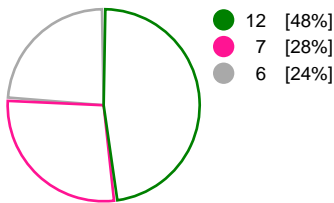

Metz Handball (FRA)			CSM Bucuresti (ROU)			
Total	1st half	2nd half	2nd half	1st half	Total	
<b>23</b>	11	12	Goals	13	9	<b>22</b>
<b>45</b>	20	25	Shots	24	21	<b>45</b>
<b>51%</b>	55%	48%	Shot Percentage	54%	43%	<b>49%</b>
<b>0</b>	0	0	Turnovers	0	0	<b>0</b>
<b>0</b>	0	0	Rule Technical Fouls	0	0	<b>0</b>
<b>51%</b>	55%	48%	Attack Percentage	54%	43%	<b>49%</b>
<b>36</b>	17	19	Shots on Goal	22	15	<b>37</b>
<b>80%</b>	85%	76%	On Target Percentage	92%	71%	<b>82%</b>
<b>12</b>	5	7	Saves	7	6	<b>13</b>
<b>35%</b>	36%	35%	GK Save Percentage	37%	35%	<b>36%</b>
<b>3</b>	1	2	7m Goals	1	2	<b>3</b>
<b>3</b>	1	2	7m Shots	1	3	<b>4</b>
<b>100%</b>	100%	100%	7m Percentage	100%	66%	<b>75%</b>
<b>1</b>	0	0	Fast Break Goals	0	0	<b>0</b>
<b>2</b>	0	2	Powerplay goals	0	0	<b>0</b>
<b>1</b>	1	0	Shorthanded goals	0	0	<b>0</b>
<b>4</b>	4	2	Most goals in succession	3	2	<b>3</b>
<b>2</b>	2	0	Yellow Cards	0	2	<b>2</b>
<b>3</b>	2	1	2 min Suspension	3	0	<b>3</b>
<b>0</b>	0	0	Red Cards	0	0	<b>0</b>
<b>3</b>	1	2	Team Timeouts	2	1	<b>3</b>

**Match Statistics Shots**

**Metz Handball (FRA)**

**CSM Bucuresti (ROU)**

**Total Shots (45)**

**1st Half Shots (20)**

**2nd Half Shots (25)**

**Total Shots (45)**

**2nd Half Shots (24)**

**1st Half Shots (21)**

● Goals ● Saves ● Missed ● Posts ● Blocks