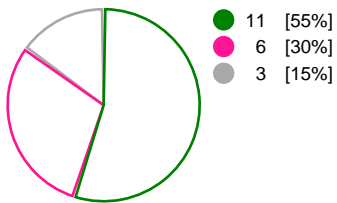

Metz Handball (FRA)			CSM Bucuresti (ROU)			
Total	1st half	2nd half	2nd half	1st half	Total	
<b>23</b>	11	12	Goals	13	9	<b>22</b>
<b>45</b>	20	25	Shots	24	21	<b>45</b>
<b>51%</b>	55%	48%	Shot Percentage	54%	43%	<b>49%</b>
<b>0</b>	0	0	Turnovers	0	0	<b>0</b>
<b>0</b>	0	0	Rule Technical Fouls	0	0	<b>0</b>
<b>51%</b>	55%	48%	Attack Percentage	54%	43%	<b>49%</b>
<b>36</b>	17	19	Shots on Goal	22	15	<b>37</b>
<b>80%</b>	85%	76%	On Target Percentage	92%	71%	<b>82%</b>
<b>12</b>	5	7	Saves	7	6	<b>13</b>
<b>35%</b>	36%	35%	GK Save Percentage	37%	35%	<b>36%</b>
<b>3</b>	1	2	7m Goals	1	2	<b>3</b>
<b>3</b>	1	2	7m Shots	1	3	<b>4</b>
<b>100%</b>	100%	100%	7m Percentage	100%	66%	<b>75%</b>
<b>1</b>	0	0	Fast Break Goals	0	0	<b>0</b>
<b>2</b>	0	2	Powerplay goals	0	0	<b>0</b>
<b>1</b>	1	0	Shorthanded goals	0	0	<b>0</b>
<b>4</b>	4	2	Most goals in succession	3	2	<b>3</b>
<b>2</b>	2	0	Yellow Cards	0	2	<b>2</b>
<b>3</b>	2	1	2 min Suspension	3	0	<b>3</b>
<b>0</b>	0	0	Red Cards	0	0	<b>0</b>
<b>3</b>	1	2	Team Timeouts	2	1	<b>3</b>

**Match Statistics Shots**

**Metz Handball (FRA)**

**CSM Bucuresti (ROU)**

**Total Shots (45)**

**1st Half Shots (20)**

**2nd Half Shots (25)**

**Total Shots (45)**

**2nd Half Shots (24)**

**1st Half Shots (21)**

● Goals ● Saves ● Missed ● Posts ● Blocks