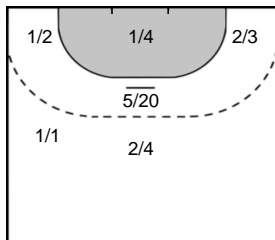

12 KAPITANOVIC
Ivana

Saves: 12
Shots: 34
35 %