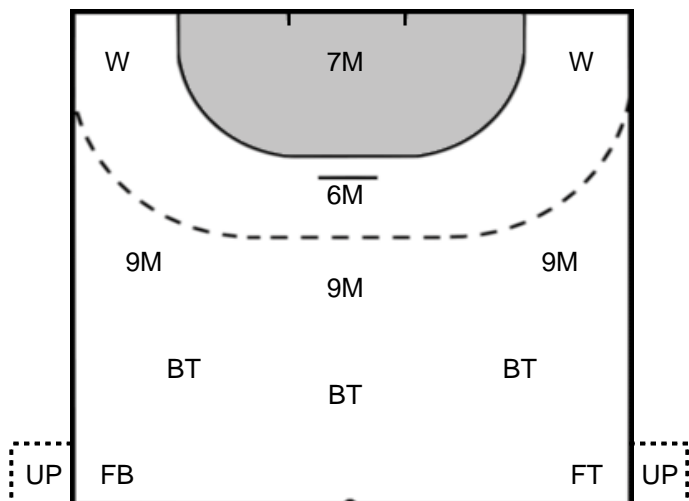

### Goalkeeper Statistics

Metz Handball (FRA)

CSM Bucuresti (ROU)

**12** KAPITANOVIC  
Ivana

Saves: 12  
Shots: 34  
35 %

**87** GRUBISIC  
Jelena

Saves: 7  
Shots: 17  
41 %

**30** UNGUREANU  
Paula Claudia

Saves: 6  
Shots: 18  
33 %

**Legend**

- %** Efficiency
- Ass.** Assists
- Pos.** Position
- GC.** Goals conceded
- 7M** 7-metre Shots
- W** Wing Shots (Right, Left)
- BT** Breakthrough (Right, Center, Left)
- FB** Fast Break
- 6M** 6-metre Shots
- 9M** 9-metre Shots (Right, Center, Left)
- FT** Free Throw
- ST** Steals
- BL** Blocks
- YC** Yellow Cards
- RC** Red Cards
- BC** Blue Cards
- 2m** 2 Minute Suspensions
- UP** Unassigned Position