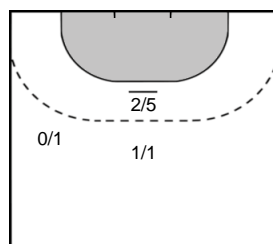

OMOREGIE Elizabeth 17

Goals: 3
Shots: 7
42 %