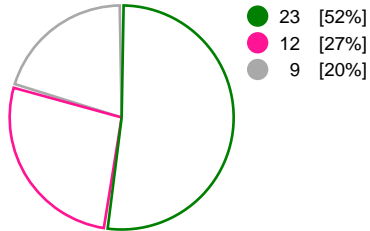

Metz Handball (FRA)			CSM Bucuresti (ROU)			
Total	1st half	2nd half	2nd half	1st half	Total	
<b>23</b>	11	12	Goals	13	9	<b>22</b>
<b>45</b>	20	25	Shots	24	21	<b>45</b>
<b>51%</b>	55%	48%	Shot Percentage	54%	43%	<b>49%</b>
<b>0</b>	0	0	Turnovers	0	0	<b>0</b>
<b>0</b>	0	0	Rule Technical Fouls	0	0	<b>0</b>
<b>51%</b>	55%	48%	Attack Percentage	54%	43%	<b>49%</b>
<b>36</b>	17	19	Shots on Goal	22	15	<b>37</b>
<b>80%</b>	85%	76%	On Target Percentage	92%	71%	<b>82%</b>
<b>12</b>	5	7	Saves	7	6	<b>13</b>
<b>35%</b>	36%	35%	GK Save Percentage	37%	35%	<b>36%</b>
<b>3</b>	1	2	7m Goals	1	2	<b>3</b>
<b>3</b>	1	2	7m Shots	1	3	<b>4</b>
<b>100%</b>	100%	100%	7m Percentage	100%	66%	<b>75%</b>
<b>1</b>	0	0	Fast Break Goals	0	0	<b>0</b>
<b>2</b>	0	2	Powerplay goals	0	0	<b>0</b>
<b>1</b>	1	0	Shorthanded goals	0	0	<b>0</b>
<b>4</b>	4	2	Most goals in succession	3	2	<b>3</b>
<b>2</b>	2	0	Yellow Cards	0	2	<b>2</b>
<b>3</b>	2	1	2 min Suspension	3	0	<b>3</b>
<b>0</b>	0	0	Red Cards	0	0	<b>0</b>
<b>3</b>	1	2	Team Timeouts	2	1	<b>3</b>

**Match Statistics Shots**

**Metz Handball (FRA)**

**CSM Bucuresti (ROU)**

**Total Shots (45)**

**1st Half Shots (20)**

**2nd Half Shots (25)**

**Total Shots (45)**

**2nd Half Shots (24)**