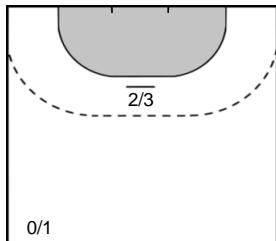

#### OMOREGIE Elizabeth 17

Goals: 3  
Shots: 7  
42 %

Team Statistics Attack

Metz Handball (FRA)

CSM Bucuresti (ROU)

**7** ZAADI DEUNA  
Grace

Goals: 2  
Shots: 4  
50 %

**15** LAZOVIC  
Barbara