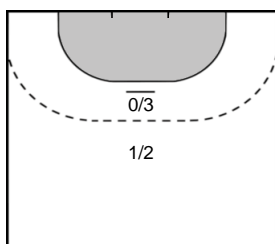

22 SMITS Xenia

Goals: 1
Shots: 5
20 %