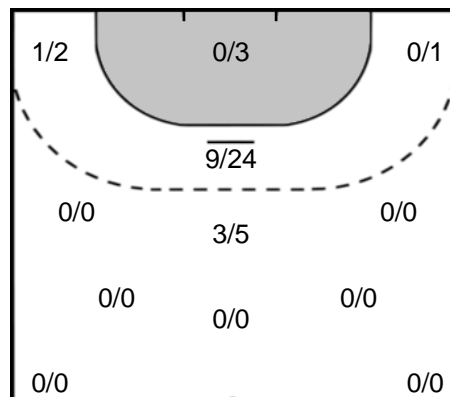

CSM Bucuresti (ROU)