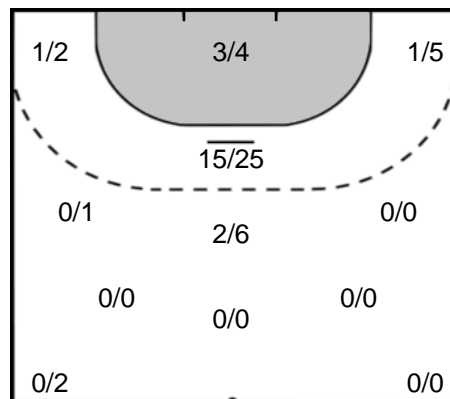

CSM Bucuresti (ROU)