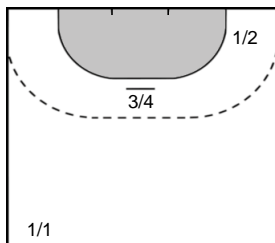

8 FLIPPES Laura

Goals: 5
Shots: 7
71 %