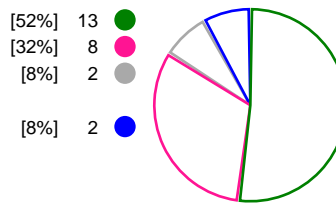

Metz Handball (FRA)			CSM Bucuresti (ROU)			
Total	1st half	2nd half	2nd half	1st half	Total	
<b>23</b>	11	12	Goals	13	9	<b>22</b>
<b>45</b>	20	25	Shots	24	21	<b>45</b>
<b>51%</b>	55%	48%	Shot Percentage	54%	43%	<b>49%</b>
<b>0</b>	0	0	Turnovers	0	0	<b>0</b>
<b>0</b>	0	0	Rule Technical Fouls	0	0	<b>0</b>
<b>51%</b>	55%	48%	Attack Percentage	54%	43%	<b>49%</b>
<b>36</b>	17	19	Shots on Goal	22	15	<b>37</b>
<b>80%</b>	85%	76%	On Target Percentage	92%	71%	<b>82%</b>
<b>12</b>	5	7	Saves	7	6	<b>13</b>
<b>35%</b>	36%	35%	GK Save Percentage	37%	35%	<b>36%</b>
<b>3</b>	1	2	7m Goals	1	2	<b>3</b>
<b>3</b>	1	2	7m Shots	1	3	<b>4</b>
<b>100%</b>	100%	100%	7m Percentage	100%	66%	<b>75%</b>
<b>1</b>	0	0	Fast Break Goals	0	0	<b>0</b>
<b>2</b>	0	2	Powerplay goals	0	0	<b>0</b>
<b>1</b>	1	0	Shorthanded goals	0	0	<b>0</b>
<b>4</b>	4	2	Most goals in succession	3	2	<b>3</b>
<b>2</b>	2	0	Yellow Cards	0	2	<b>2</b>
<b>3</b>	2	1	2 min Suspension	3	0	<b>3</b>
<b>0</b>	0	0	Red Cards	0	0	<b>0</b>
<b>3</b>	1	2	Team Timeouts	2	1	<b>3</b>

**Match Statistics Shots**

**Metz Handball (FRA)**

**CSM Bucuresti (ROU)**

**Total Shots (45)**

**1st Half Shots (20)**

**2nd Half Shots (25)**

**Total Shots (45)**

**2nd Half Shots (24)**

**1st Half Shots (21)**

● Goals ● Saves ● Missed ● Posts ● Blocks