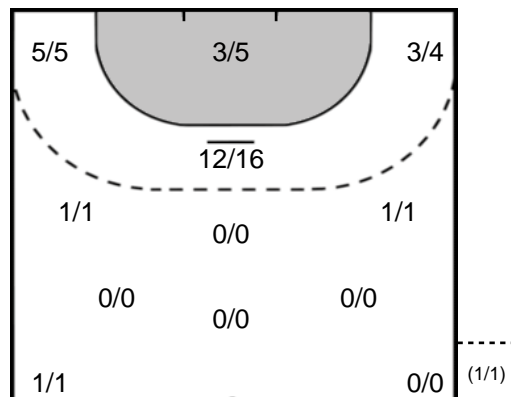

RK Krim Mercator (SLO)