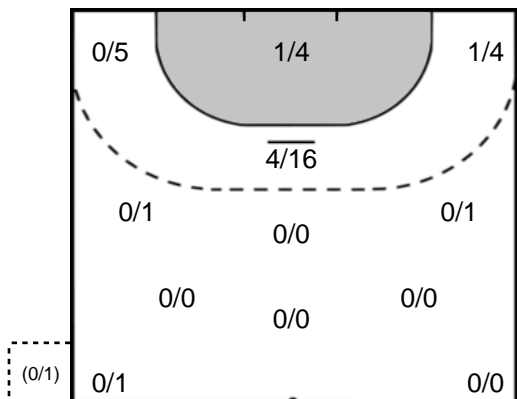

Goalkeeper Statistics

FTC-Rail Cargo Hungaria (HUN)