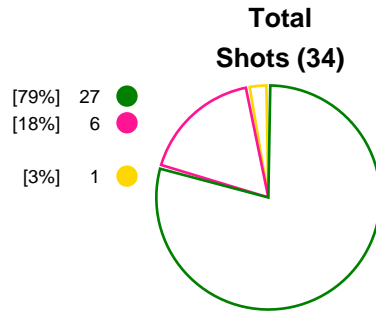

**Match Statistics Overview**

FTC-Rail Cargo Hungaria (HUN)			RK Krim Mercator (SLO)			
Total	1st half	2nd half		2nd half	1st half	Total
<b>31</b>	16	15	Goals	16	11	<b>27</b>
<b>33</b>	17	16	Shots	18	16	<b>34</b>
<b>94%</b>	94%	94%	Shot Percentage	89%	69%	<b>79%</b>
<b>0</b>	0	0	Turnovers	0	0	<b>0</b>
<b>0</b>	0	0	Rule Technical Fouls	0	0	<b>0</b>
<b>94%</b>	94%	94%	Attack Percentage	89%	69%	<b>79%</b>
<b>33</b>	17	16	Shots on Goal	18	16	<b>34</b>
<b>100%</b>	100%	100%	On Target Percentage	100%	100%	<b>100%</b>
<b>6</b>	4	2	Saves	0	1	<b>1</b>
<b>18%</b>	27%	11%	GK Save Percentage	0%	6%	<b>3%</b>
<b>3</b>	3	0	7m Goals	0	3	<b>3</b>
<b>4</b>	3	1	7m Shots	1	4	<b>5</b>
<b>75%</b>	100%	0%	7m Percentage	0%	75%	<b>60%</b>
<b>0</b>	0	0	Fast Break Goals	0	0	<b>1</b>
<b>7</b>	4	3	Powerplay goals	2	2	<b>4</b>
<b>3</b>	3	0	Shorthanded goals	1	1	<b>2</b>
<b>3</b>	3	2	Most goals in succession	2	3	<b>3</b>
<b>3</b>	3	0	Yellow Cards	0	2	<b>2</b>
<b>5</b>	3	2	2 min Suspension	1	4	<b>5</b>
<b>0</b>	0	0	Red Cards	0	0	<b>0</b>
<b>2</b>	1	1	Team Timeouts	2	1	<b>3</b>

**Match Statistics Shots**

**FTC-Rail Cargo Hungaria (HUN)**

**RK Krim Mercator (SLO)**

● Goals ● Saves ● Missed ● Posts ● Blocks

## Player Statistics: FTC-Rail Cargo Hungaria (HUN)

Goalkeeper	Total				All Saves/Shots					
No. Name	Saves	Shots	%	GC	7M	6M	9M	Wing	BT	FB
12 SZIKORA Melinda	1	8	12	7	100% (1/1)	0% (0/1)		0% (0/4)		0% (0/1)
16 BIRO Blanka	5	25	20	20	0% (0/3)	26% (4/15)	0% (0/2)	20% (1/5)		
<b>TOTALS</b>	<b>6</b>	<b>33</b>	<b>18</b>	<b>27</b>	<b>25% (1/4)</b>	<b>25% (4/16)</b>	<b>0% (0/2)</b>	<b>11% (1/9)</b>		<b>0% (0/1)</b>