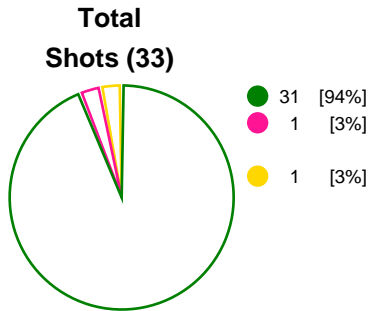

**Match Statistics Overview**

FTC-Rail Cargo Hungaria (HUN)			RK Krim Mercator (SLO)			
Total	1st half	2nd half		2nd half	1st half	Total
<b>31</b>	16	15	Goals	16	11	<b>27</b>
<b>33</b>	17	16	Shots	18	16	<b>34</b>
<b>94%</b>	94%	94%	Shot Percentage	89%	69%	<b>79%</b>
<b>0</b>	0	0	Turnovers	0	0	<b>0</b>
<b>0</b>	0	0	Rule Technical Fouls	0	0	<b>0</b>
<b>94%</b>	94%	94%	Attack Percentage	89%	69%	<b>79%</b>
<b>33</b>	17	16	Shots on Goal	18	16	<b>34</b>
<b>100%</b>	100%	100%	On Target Percentage	100%	100%	<b>100%</b>
<b>6</b>	4	2	Saves	0	1	<b>1</b>
<b>18%</b>	27%	11%	GK Save Percentage	0%	6%	<b>3%</b>
<b>3</b>	3	0	7m Goals	0	3	<b>3</b>
<b>4</b>	3	1	7m Shots	1	4	<b>5</b>
<b>75%</b>	100%	0%	7m Percentage	0%	75%	<b>60%</b>
<b>0</b>	0	0	Fast Break Goals	0	0	<b>1</b>
<b>7</b>	4	3	Powerplay goals	2	2	<b>4</b>
<b>3</b>	3	0	Shorthanded goals	1	1	<b>2</b>
<b>3</b>	3	2	Most goals in succession	2	3	<b>3</b>
<b>3</b>	3	0	Yellow Cards	0	2	<b>2</b>
<b>5</b>	3	2	2 min Suspension	1	4	<b>5</b>
<b>0</b>	0	0	Red Cards	0	0	<b>0</b>
<b>2</b>	1	1	Team Timeouts	2	1	<b>3</b>

**Match Statistics Shots**

**FTC-Rail Cargo Hungaria (HUN)**

**RK Krim Mercator (SLO)**

● Goals ● Saves ● Missed ● Posts ● Blocks

## Player Statistics: FTC-Rail Cargo Hungaria (HUN)

Goalkeeper	Total				All Saves/Shots					
No. Name	Saves	Shots	%	GC	7M	6M	9M	Wing	BT	FB
12 SZIKORA Melinda	1	8	12	7	100% (1/1)	0% (0/1)		0% (0/4)		0% (0/1)
16 BIRO Blanka	5	25	20	20	0% (0/3)	26% (4/15)	0% (0/2)	20% (1/5)		
<b>TOTALS</b>	<b>6</b>	<b>33</b>	<b>18</b>	<b>27</b>	<b>25% (1/4)</b>	<b>25% (4/16)</b>	<b>0% (0/2)</b>	<b>11% (1/9)</b>		<b>0% (0/1)</b>