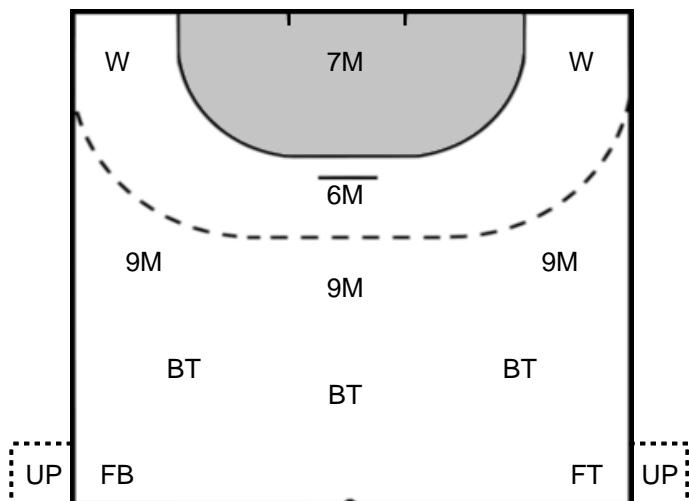

#### 12 SZIKORA Melinda

Saves: 1  
Shots: 8  
12 %

#### MARINCEK RIBEZL Misa 16

Saves: 0  
Shots: 16  
0 %

**Legend**

- %** Efficiency
- Ass.** Assists
- Pos.** Position
- GC.** Goals conceded
- 7M** 7-metre Shots
- W** Wing Shots (Right, Left)
- BT** Breakthrough (Right, Center, Left)
- FB** Fast Break
- 6M** 6-metre Shots
- 9M** 9-metre Shots (Right, Center, Left)
- FT** Free Throw
- ST** Steals
- BL** Blocks
- YC** Yellow Cards
- RC** Red Cards
- BC** Blue Cards
- 2m** 2 Minute Suspensions
- UP** Unassigned Position