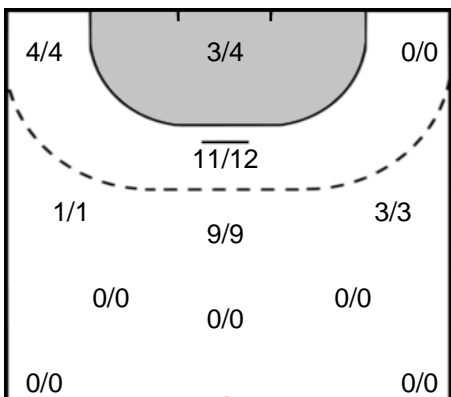

Team Statistics Attack

FTC-Rail Cargo Hungaria (HUN)