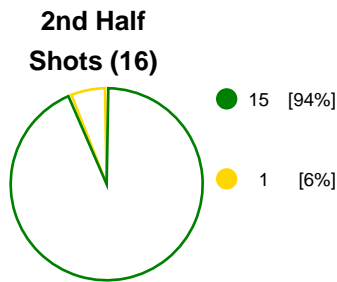

**Match Statistics Overview**

FTC-Rail Cargo Hungaria (HUN)			RK Krim Mercator (SLO)			
Total	1st half	2nd half		2nd half	1st half	Total
<b>31</b>	16	15	Goals	16	11	<b>27</b>
<b>33</b>	17	16	Shots	18	16	<b>34</b>
<b>94%</b>	94%	94%	Shot Percentage	89%	69%	<b>79%</b>
<b>0</b>	0	0	Turnovers	0	0	<b>0</b>
<b>0</b>	0	0	Rule Technical Fouls	0	0	<b>0</b>
<b>94%</b>	94%	94%	Attack Percentage	89%	69%	<b>79%</b>
<b>33</b>	17	16	Shots on Goal	18	16	<b>34</b>
<b>100%</b>	100%	100%	On Target Percentage	100%	100%	<b>100%</b>
<b>6</b>	4	2	Saves	0	1	<b>1</b>
<b>18%</b>	27%	11%	GK Save Percentage	0%	6%	<b>3%</b>
<b>3</b>	3	0	7m Goals	0	3	<b>3</b>
<b>4</b>	3	1	7m Shots	1	4	<b>5</b>
<b>75%</b>	100%	0%	7m Percentage	0%	75%	<b>60%</b>
<b>0</b>	0	0	Fast Break Goals	0	0	<b>1</b>
<b>7</b>	4	3	Powerplay goals	2	2	<b>4</b>
<b>3</b>	3	0	Shorthanded goals	1	1	<b>2</b>
<b>3</b>	3	2	Most goals in succession	2	3	<b>3</b>
<b>3</b>	3	0	Yellow Cards	0	2	<b>2</b>
<b>5</b>	3	2	2 min Suspension	1	4	<b>5</b>
<b>0</b>	0	0	Red Cards	0	0	<b>0</b>
<b>2</b>	1	1	Team Timeouts	2	1	<b>3</b>

**Match Statistics Shots**

**FTC-Rail Cargo Hungaria (HUN)**

**RK Krim Mercator (SLO)**

● Goals ● Saves ● Missed ● Posts ● Blocks