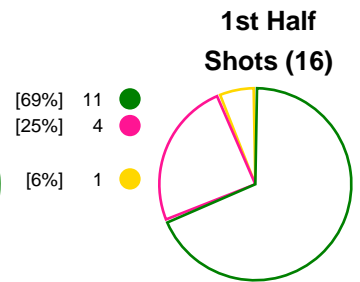

**Match Statistics Overview**

FTC-Rail Cargo Hungaria (HUN)			RK Krim Mercator (SLO)			
Total	1st half	2nd half		2nd half	1st half	Total
<b>31</b>	16	15	Goals	16	11	<b>27</b>
<b>33</b>	17	16	Shots	18	16	<b>34</b>
<b>94%</b>	94%	94%	Shot Percentage	89%	69%	<b>79%</b>
<b>0</b>	0	0	Turnovers	0	0	<b>0</b>
<b>0</b>	0	0	Rule Technical Fouls	0	0	<b>0</b>
<b>94%</b>	94%	94%	Attack Percentage	89%	69%	<b>79%</b>
<b>33</b>	17	16	Shots on Goal	18	16	<b>34</b>
<b>100%</b>	100%	100%	On Target Percentage	100%	100%	<b>100%</b>
<b>6</b>	4	2	Saves	0	1	<b>1</b>
<b>18%</b>	27%	11%	GK Save Percentage	0%	6%	<b>3%</b>
<b>3</b>	3	0	7m Goals	0	3	<b>3</b>
<b>4</b>	3	1	7m Shots	1	4	<b>5</b>
<b>75%</b>	100%	0%	7m Percentage	0%	75%	<b>60%</b>
<b>0</b>	0	0	Fast Break Goals	0	0	<b>1</b>
<b>7</b>	4	3	Powerplay goals	2	2	<b>4</b>
<b>3</b>	3	0	Shorthanded goals	1	1	<b>2</b>
<b>3</b>	3	2	Most goals in succession	2	3	<b>3</b>
<b>3</b>	3	0	Yellow Cards	0	2	<b>2</b>
<b>5</b>	3	2	2 min Suspension	1	4	<b>5</b>
<b>0</b>	0	0	Red Cards	0	0	<b>0</b>
<b>2</b>	1	1	Team Timeouts	2	1	<b>3</b>

**Match Statistics Shots**

**FTC-Rail Cargo Hungaria (HUN)**

**RK Krim Mercator (SLO)**

● Goals ● Saves ● Missed ● Posts ● Blocks