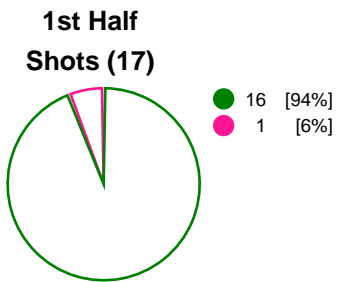

Match Statistics Shots

FTC-Rail Cargo Hungaria (HUN)

RK Krim Mercator (SLO)

● Goals ● Saves ● Missed ● Posts ● Blocks