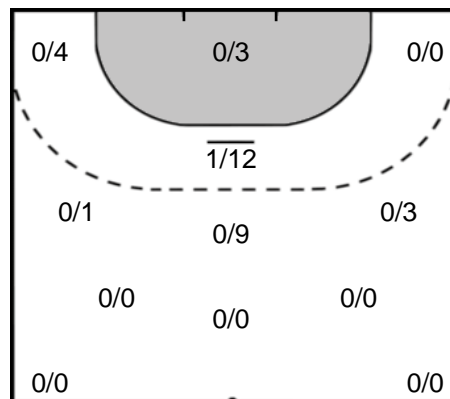

RK Krim Mercator (SLO)