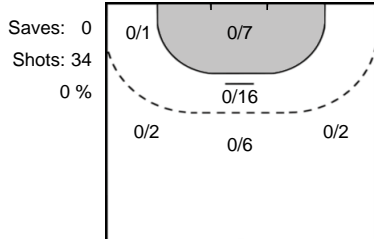

Goals: 1
Shots: 1
100 %

KISS
Eva **73**

Goals: 1
Shots: 1
100 %

Goalkeeper Statistics

Vipers Kristiansand (NOR)

Györi Audi ETO KC (HUN)

16 LUNDE
Katrine

LEYNAUD
Amandine Suzanne Monique **12**

GRIMSBØ
Kari Aalvik **85**

Legend

- %** Efficiency
- Ass.** Assists
- Pos.** Position
- GC.** Goals conceded
- 7M** 7-metre Shots
- W** Wing Shots (Right, Left)
- BT** Breakthrough (Right, Center, Left)
- FB** Fast Break
- 6M** 6-metre Shots
- 9M** 9-metre Shots (Right, Center, Left)
- FT** Free Throw
- ST** Steals
- BL** Blocks
- YC** Yellow Cards
- RC** Red Cards
- BC** Blue Cards
- 2m** 2 Minute Suspensions
- UP** Unassigned Position