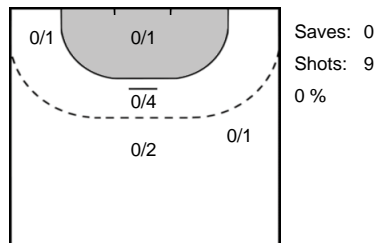

Goals: 1
Shots: 1
100 %

KISS
Eva **73**

Goals: 1
Shots: 1
100 %

Goalkeeper Statistics

Vipers Kristiansand (NOR)

Györi Audi ETO KC (HUN)

16 LUNDE
Katrine

LEYNAUD
Amandine Suzanne Monique **12**

GRIMSBØ
Kari Aalvik **85**

Legend

- %** Efficiency
- Ass.** Assists
- Pos.** Position
- GC.** Goals conceded
- 7M** 7-metre Shots
- W** Wing Shots (Right, Left)
- BT** Breakthrough (Right, Center, Left)
- FB** Fast Break
- 6M** 6-metre Shots
- 9M** 9-metre Shots (Right, Center, Left)
- FT** Free Throw
- ST** Steals
- BL** Blocks
- YC** Yellow Cards
- RC** Red Cards
- BC** Blue Cards
- 2m** 2 Minute Suspensions
- UP** Unassigned Position