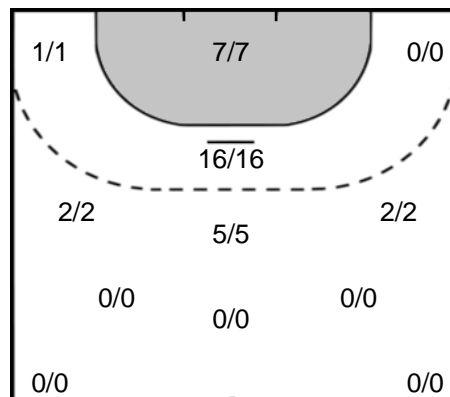

Team Statistics Attack

Vipers Kristiansand (NOR)

Györi Audi ETO KC (HUN)