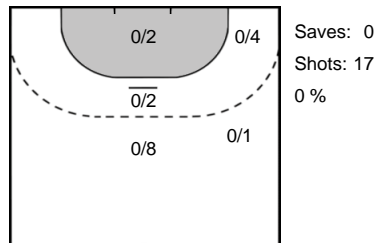

Goals: 1
Shots: 1
100 %

KISS
Eva **73**

Goals: 1
Shots: 1
100 %

Goalkeeper Statistics

Vipers Kristiansand (NOR)

Györi Audi ETO KC (HUN)

16 LUNDE
Katrine

LEYNAUD
Amandine Suzanne Monique **12**

GRIMSBØ
Kari Aalvik **85**

Legend

- %** Efficiency
- Ass.** Assists
- Pos.** Position
- GC.** Goals conceded
- 7M** 7-metre Shots
- W** Wing Shots (Right, Left)
- BT** Breakthrough (Right, Center, Left)
- FB** Fast Break
- 6M** 6-metre Shots
- 9M** 9-metre Shots (Right, Center, Left)
- FT** Free Throw
- ST** Steals
- BL** Blocks
- YC** Yellow Cards
- RC** Red Cards
- BC** Blue Cards
- 2m** 2 Minute Suspensions
- UP** Unassigned Position