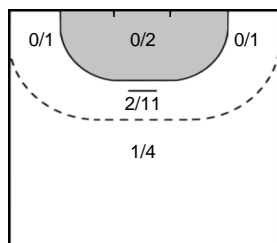

BIRO Blanka 16

Saves: 9
Shots: 39
23 %

85 GRIMSBØ Kari Aalvik

Saves: 3
Shots: 19
15 %

SZEMEREY Zsofi 31

Saves: 1
Shots: 3
33 %

Legend

- %** Efficiency
- Ass.** Assists
- Pos.** Position
- GC.** Goals conceded
- 7M** 7-metre Shots
- W** Wing Shots (Right, Left)
- BT** Breakthrough (Right, Center, Left)
- FB** Fast Break
- 6M** 6-metre Shots
- 9M** 9-metre Shots (Right, Center, Left)
- FT** Free Throw
- ST** Steals
- BL** Blocks
- YC** Yellow Cards
- RC** Red Cards
- BC** Blue Cards
- 2m** 2 Minute Suspensions
- UP** Unassigned Position