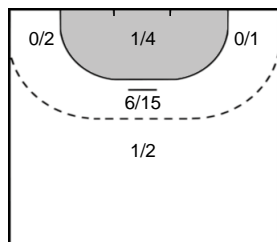

BIRO Blanka 16

Saves: 9
Shots: 39
23 %

85 GRIMSBØ Kari Aalvik

Saves: 3
Shots: 19
15 %

SZEMEREY Zsofi 31

Saves: 1
Shots: 3
33 %

Legend

- %** Efficiency
- Ass.** Assists
- Pos.** Position
- GC.** Goals conceded
- 7M** 7-metre Shots
- W** Wing Shots (Right, Left)
- BT** Breakthrough (Right, Center, Left)
- FB** Fast Break
- 6M** 6-metre Shots
- 9M** 9-metre Shots (Right, Center, Left)
- FT** Free Throw
- ST** Steals
- BL** Blocks
- YC** Yellow Cards
- RC** Red Cards
- BC** Blue Cards
- 2m** 2 Minute Suspensions
- UP** Unassigned Position