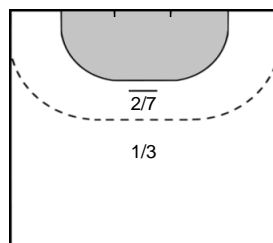

HAFRA Noemi 45

Goals: 3
Shots: 10
30 %