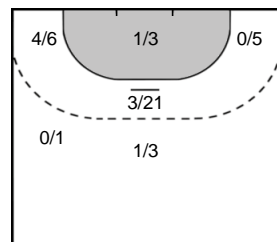

BIRO Blanka 16

Saves: 9
Shots: 39
23 %

85 GRIMSBØ Kari Aalvik

Saves: 3
Shots: 19
15 %

SZEMEREY Zsofi 31

Saves: 1
Shots: 3
33 %

Legend

- %** Efficiency
- Ass.** Assists
- Pos.** Position
- GC.** Goals conceded
- 7M** 7-metre Shots
- W** Wing Shots (Right, Left)
- BT** Breakthrough (Right, Center, Left)
- FB** Fast Break
- 6M** 6-metre Shots
- 9M** 9-metre Shots (Right, Center, Left)
- FT** Free Throw
- ST** Steals
- BL** Blocks
- YC** Yellow Cards
- RC** Red Cards
- BC** Blue Cards
- 2m** 2 Minute Suspensions
- UP** Unassigned Position