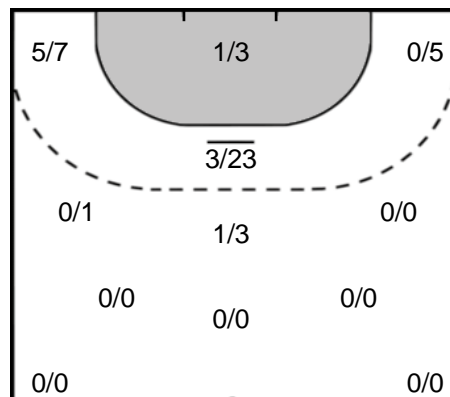

Goals: 1
Shots: 1
100 %

KLIKOVAC
Bobana **71**

Goals: 1
Shots: 1
100 %

Goalkeeper Statistics

Györi Audi ETO KC (HUN)

FTC-Rail Cargo Hungaria (HUN)

73 KISS Eva

Saves: 8
Shots: 24
33 %

BIRO Blanka 16

Saves: 9
Shots: 39
23 %

85 GRIMSBØ Kari Aalvik

Saves: 3
Shots: 19
15 %

SZEMEREY Zsofi 31

Saves: 1
Shots: 3
33 %

Legend

- %** Efficiency
- Ass.** Assists
- Pos.** Position
- GC.** Goals conceded
- 7M** 7-metre Shots
- W** Wing Shots (Right, Left)
- BT** Breakthrough (Right, Center, Left)
- FB** Fast Break
- 6M** 6-metre Shots
- 9M** 9-metre Shots (Right, Center, Left)
- FT** Free Throw
- ST** Steals
- BL** Blocks
- YC** Yellow Cards
- RC** Red Cards
- BC** Blue Cards
- 2m** 2 Minute Suspensions
- UP** Unassigned Position