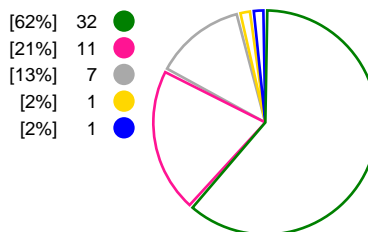

Match Statistics Shots

Györi Audi ETO KC (HUN)

Total
Shots (49)

1st Half
Shots (26)

2nd Half
Shots (23)

● Goals ● Saves ● Missed ● Posts ● Blocks

FTC-Rail Cargo Hungaria (HUN)

Total
Shots (52)

2nd Half
Shots (28)

1st Half
Shots (24)

Player Statistics: Györi Audi ETO KC (HUN)

Goalkeeper	Total				All Saves/Shots						
	No. Name	Saves	Shots	%	GC	7M	6M	9M	Wing	BT	FB
	73 KISS Eva	8	24	33	16	25% (1/4)	40% (6/15)	50% (1/2)	0% (0/3)		
	85 GRIMSBØ Kari Aalvik (NOR)	3	19	16	16	0% (0/2)	18% (2/11)	25% (1/4)	0% (0/2)		
	TOTALS	11	43	26	32	16% (1/6)	30% (8/26)	33% (2/6)	0% (0/5)		