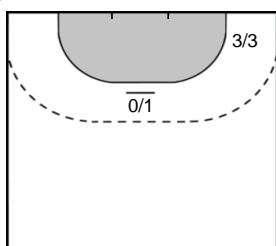

3 KNEDLIKOVA
Jana

Goals: 3
Shots: 4
75 %