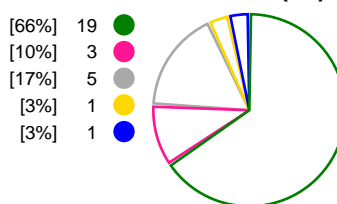

Match Statistics Shots

Györi Audi ETO KC (HUN)

Total
Shots (49)

1st Half
Shots (26)

2nd Half
Shots (23)

● Goals ● Saves ● Missed ● Posts ● Blocks

FTC-Rail Cargo Hungaria (HUN)

Total
Shots (52)

2nd Half
Shots (28)

1st Half
Shots (24)

Player Statistics: Györi Audi ETO KC (HUN)

Goalkeeper	Total				All Saves/Shots						
	No. Name	Saves	Shots	%	GC	7M	6M	9M	Wing	BT	FB
	73 KISS Eva	8	24	33	16	25% (1/4)	40% (6/15)	50% (1/2)	0% (0/3)		
	85 GRIMSBØ Kari Aalvik (NOR)	3	19	16	16	0% (0/2)	18% (2/11)	25% (1/4)	0% (0/2)		
	TOTALS	11	43	26	32	16% (1/6)	30% (8/26)	33% (2/6)	0% (0/5)		