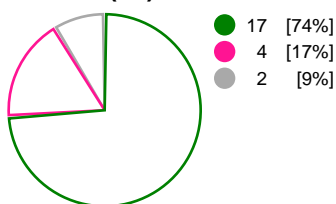

Match Statistics Shots

Györi Audi ETO KC (HUN)

Total
Shots (49)

1st Half
Shots (26)

2nd Half
Shots (23)

● Goals ● Saves ● Missed ● Posts ● Blocks

FTC-Rail Cargo Hungaria (HUN)

Total
Shots (52)

2nd Half
Shots (28)

1st Half
Shots (24)

Player Statistics: Györi Audi ETO KC (HUN)

Goalkeeper	Total				All Saves/Shots						
	No. Name	Saves	Shots	%	GC	7M	6M	9M	Wing	BT	FB
	73 KISS Eva	8	24	33	16	25% (1/4)	40% (6/15)	50% (1/2)	0% (0/3)		
	85 GRIMSBØ Kari Aalvik (NOR)	3	19	16	16	0% (0/2)	18% (2/11)	25% (1/4)	0% (0/2)		
	TOTALS	11	43	26	32	16% (1/6)	30% (8/26)	33% (2/6)	0% (0/5)		