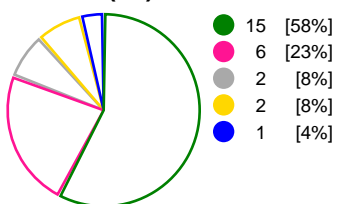

1st Half
Shots (26)