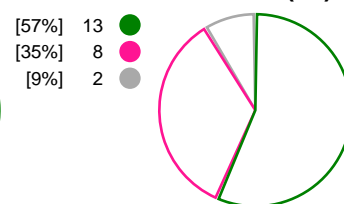

Match Statistics Shots

Györi Audi ETO KC (HUN)

Total
Shots (49)

1st Half
Shots (26)

2nd Half
Shots (23)

● Goals ● Saves ● Missed ● Posts ● Blocks

FTC-Rail Cargo Hungaria (HUN)

Total
Shots (52)

2nd Half
Shots (28)

1st Half
Shots (24)

Player Statistics: Györi Audi ETO KC (HUN)

Goalkeeper	Total				All Saves/Shots						
	No. Name	Saves	Shots	%	GC	7M	6M	9M	Wing	BT	FB
	73 KISS Eva	8	24	33	16	25% (1/4)	40% (6/15)	50% (1/2)	0% (0/3)		
	85 GRIMSBØ Kari Aalvik (NOR)	3	19	16	16	0% (0/2)	18% (2/11)	25% (1/4)	0% (0/2)		
	TOTALS	11	43	26	32	16% (1/6)	30% (8/26)	33% (2/6)	0% (0/5)		