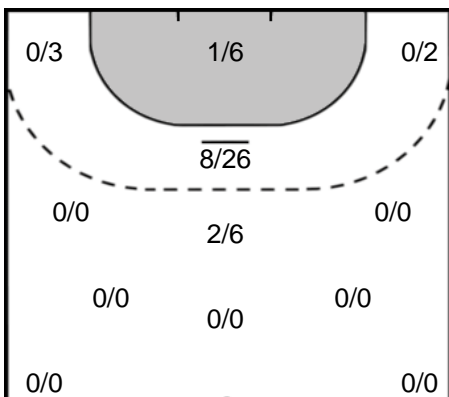

Goalkeeper Statistics

Györi Audi ETO KC (HUN)