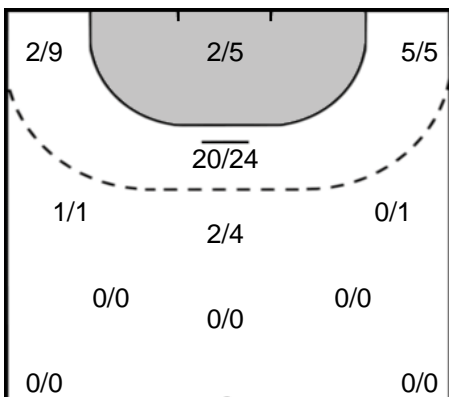

Team Statistics Attack

Györi Audi ETO KC (HUN)