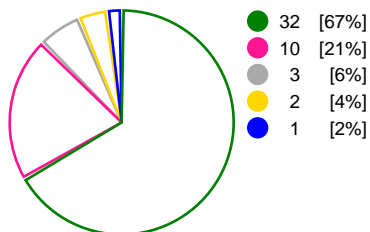

Referees: Dimitar Mitrevski (MKD), Blagojche Todorovski (MKD)

Match Statistics Overview

Györi Audi ETO KC (HUN)			FTC-Rail Cargo Hungaria (HUN)			
Total	1st half	2nd half		2nd half	1st half	Total
32	15	17	Goals	19	13	32
49	26	23	Shots	28	24	52
65%	58%	74%	Shot Percentage	68%	54%	62%
0	0	0	Turnovers	0	0	0
0	0	0	Rule Technical Fouls	0	0	0
65%	58%	74%	Attack Percentage	68%	54%	62%
45	24	21	Shots on Goal	24	21	45
92%	92%	91%	On Target Percentage	86%	88%	87%
11	8	3	Saves	4	6	10
26%	38%	14%	GK Save Percentage	19%	29%	24%
2	0	2	7m Goals	3	2	5
5	3	2	7m Shots	4	3	7
40%	0%	100%	7m Percentage	75%	66%	71%
0	0	0	Fast Break Goals	0	0	0
6	4	2	Powerplay goals	2	0	2
1	0	1	Shorthanded goals	2	1	3
3	3	2	Most goals in succession	2	2	2
4	3	1	Yellow Cards	0	2	2
1	0	1	2 min Suspension	1	2	3
0	0	0	Red Cards	0	0	0
2	1	1	Team Timeouts	1	1	2

Match Statistics Shots

Györi Audi ETO KC (HUN)

Total
Shots (49)

1st Half
Shots (26)

2nd Half
Shots (23)

● Goals ● Saves ● Missed ● Posts ● Blocks

FTC-Rail Cargo Hungaria (HUN)

Total
Shots (52)