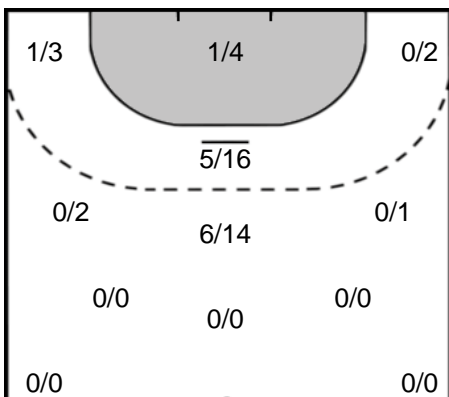

SCHMELZER
Meike **13**

Goals: 1
Shots: 2
50 %

21 **MARTON**
Greta

Goals: 1
Shots: 2
50 %

MÜLLER
Nina Christin **22**

Goals: 1
Shots: 1
100 %

Goalkeeper Statistics

FTC-Rail Cargo Hungaria (HUN)