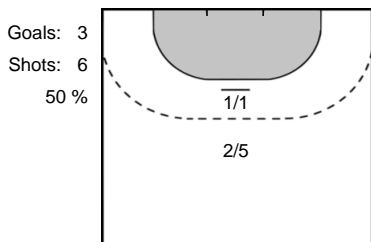

45 HAFRA Noemi