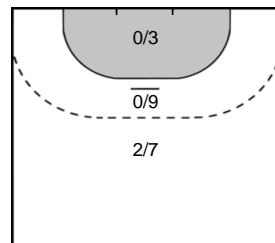

Saves: 2
Shots: 19
10 %

Legend

- %** Efficiency
- Ass.** Assists
- Pos.** Position
- GC.** Goals conceded
- 7M** 7-metre Shots
- W** Wing Shots (Right, Left)
- BT** Breakthrough (Right, Center, Left)
- FB** Fast Break
- 6M** 6-metre Shots
- 9M** 9-metre Shots (Right, Center, Left)
- FT** Free Throw
- ST** Steals
- BL** Blocks
- YC** Yellow Cards
- RC** Red Cards
- BC** Blue Cards
- 2m** 2 Minute Suspensions
- UP** Unassigned Position