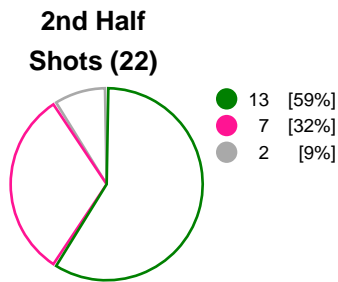

Match Statistics Shots

FTC-Rail Cargo Hungaria (HUN)

Thüringer HC (GER)

● Goals ● Saves ● Missed ● Posts ● Blocks