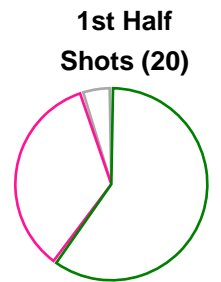

Match Statistics Shots

FTC-Rail Cargo Hungaria (HUN)

Thüringer HC (GER)

● Goals ● Saves ● Missed ● Posts ● Blocks