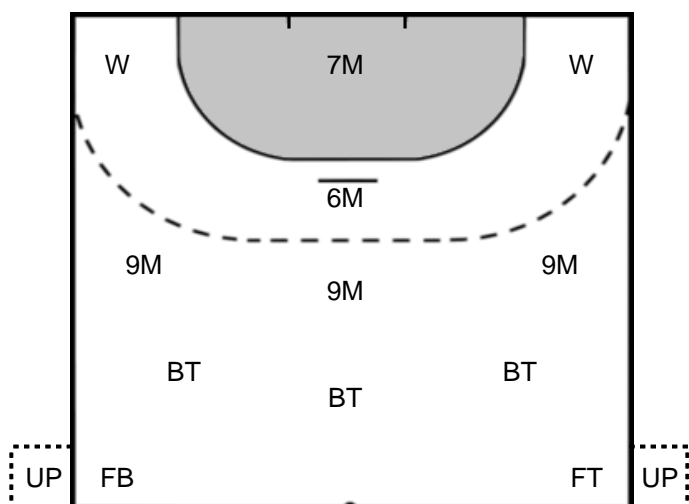

Saves: 2
Shots: 19
10 %

Legend

- %** Efficiency
- Ass.** Assists
- Pos.** Position
- GC.** Goals conceded
- 7M** 7-metre Shots
- W** Wing Shots (Right, Left)
- BT** Breakthrough (Right, Center, Left)
- FB** Fast Break
- 6M** 6-metre Shots
- 9M** 9-metre Shots (Right, Center, Left)
- FT** Free Throw
- ST** Steals
- BL** Blocks
- YC** Yellow Cards
- RC** Red Cards
- BC** Blue Cards
- 2m** 2 Minute Suspensions
- UP** Unassigned Position