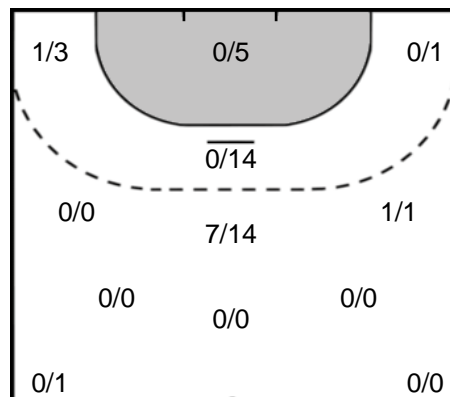

Thüringer HC (GER)