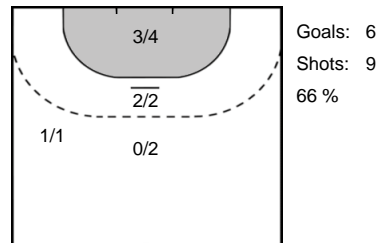

LUZUMOVA Iveta 18