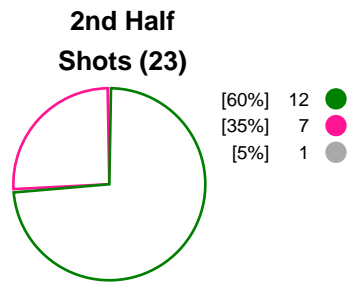

FTC-Rail Cargo Hungaria (HUN)			Thüringer HC (GER)			
Total	1st half	2nd half	2nd half	1st half	Total	
30	17	13	Goals	17	12	29
42	20	22	Shots	23	20	43
71%	85%	59%	Shot Percentage	74%	60%	67%
0	0	0	Turnovers	0	0	0
0	0	0	Rule Technical Fouls	0	0	0
71%	85%	59%	Attack Percentage	74%	60%	67%
39	19	20	Shots on Goal	23	19	42
93%	95%	91%	On Target Percentage	100%	95%	98%
13	7	6	Saves	7	2	9
31%	37%	26%	GK Save Percentage	35%	11%	23%
5	3	2	7m Goals	1	2	3
5	3	2	7m Shots	2	3	5
100%	100%	100%	7m Percentage	50%	66%	60%
1	0	0	Fast Break Goals	0	0	0
7	1	6	Powerplay goals	2	0	2
2	0	2	Shorthanded goals	5	0	5
4	4	3	Most goals in succession	4	2	4
3	3	0	Yellow Cards	1	3	4
2	0	2	2 min Suspension	5	1	6
0	0	0	Red Cards	0	0	0
3	1	2	Team Timeouts	2	1	3

Match Statistics Shots

FTC-Rail Cargo Hungaria (HUN)

Thüringer HC (GER)

● Goals ● Saves ● Missed ● Posts ● Blocks

Player Statistics: FTC-Rail Cargo Hungaria (HUN)

Goalkeeper	Total				All Saves/Shots					
No. Name	Saves	Shots	%	GC	7M	6M	9M	Wing	BT	FB
16 BIRO Blanka	12	37	32	25	33% (1/3)	28% (4/14)	40% (6/15)	20% (1/5)		
31 SZEMEREY Zsofi	1	5	20	4	0% (0/1)	50% (1/2)	0% (0/2)			
TOTALS	13	42	31	29	25% (1/4)	31% (5/16)	35% (6/17)	20% (1/5)		