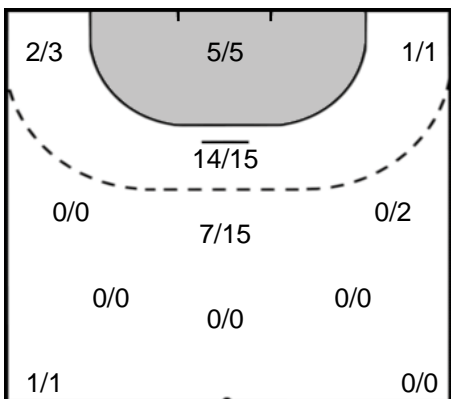

Team Statistics Attack

FTC-Rail Cargo Hungaria (HUN)