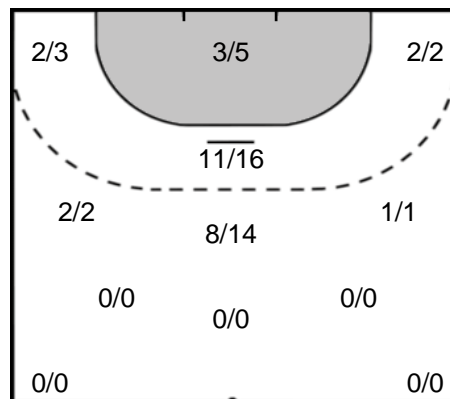

Thüringer HC (GER)