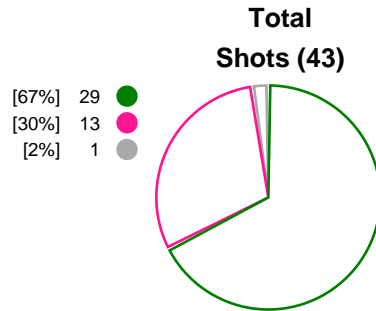

FTC-Rail Cargo Hungaria (HUN)			Thüringer HC (GER)			
Total	1st half	2nd half	2nd half	1st half	Total	
30	17	13	Goals	17	12	29
42	20	22	Shots	23	20	43
71%	85%	59%	Shot Percentage	74%	60%	67%
0	0	0	Turnovers	0	0	0
0	0	0	Rule Technical Fouls	0	0	0
71%	85%	59%	Attack Percentage	74%	60%	67%
39	19	20	Shots on Goal	23	19	42
93%	95%	91%	On Target Percentage	100%	95%	98%
13	7	6	Saves	7	2	9
31%	37%	26%	GK Save Percentage	35%	11%	23%
5	3	2	7m Goals	1	2	3
5	3	2	7m Shots	2	3	5
100%	100%	100%	7m Percentage	50%	66%	60%
1	0	0	Fast Break Goals	0	0	0
7	1	6	Powerplay goals	2	0	2
2	0	2	Shorthanded goals	5	0	5
4	4	3	Most goals in succession	4	2	4
3	3	0	Yellow Cards	1	3	4
2	0	2	2 min Suspension	5	1	6
0	0	0	Red Cards	0	0	0
3	1	2	Team Timeouts	2	1	3

Match Statistics Shots

FTC-Rail Cargo Hungaria (HUN)

Thüringer HC (GER)

● Goals ● Saves ● Missed ● Posts ● Blocks

Player Statistics: FTC-Rail Cargo Hungaria (HUN)

Goalkeeper	Total				All Saves/Shots					
No. Name	Saves	Shots	%	GC	7M	6M	9M	Wing	BT	FB
16 BIRO Blanka	12	37	32	25	33% (1/3)	28% (4/14)	40% (6/15)	20% (1/5)		
31 SZEMEREY Zsofi	1	5	20	4	0% (0/1)	50% (1/2)	0% (0/2)			
TOTALS	13	42	31	29	25% (1/4)	31% (5/16)	35% (6/17)	20% (1/5)		