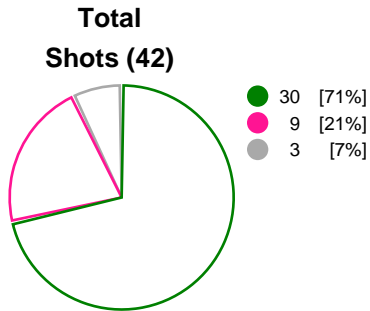

Match Statistics Shots

FTC-Rail Cargo Hungaria (HUN)

Thüringer HC (GER)

● Goals ● Saves ● Missed ● Posts ● Blocks