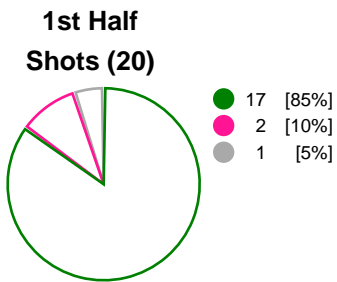

Match Statistics Shots

FTC-Rail Cargo Hungaria (HUN)

Thüringer HC (GER)

● Goals ● Saves ● Missed ● Posts ● Blocks