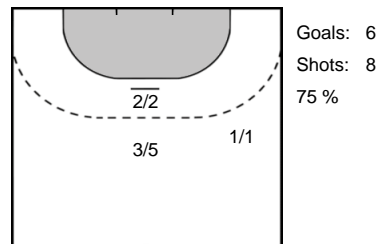

STOLLE Alicia 17