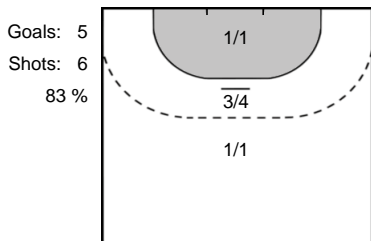

91 KOVACSICS Aniko