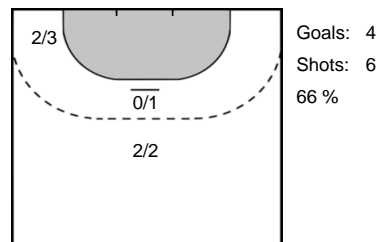

SAZDOVSKA Jovana 7