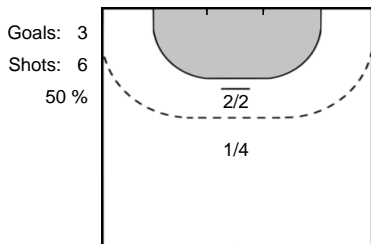

25 PENA ABAURREA Nerea