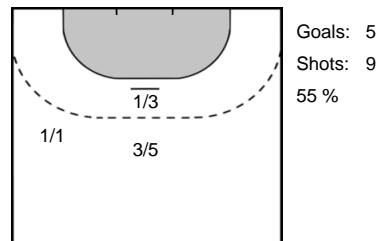

BÖLK Emily 20