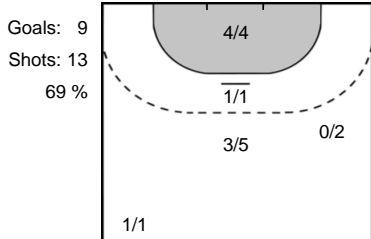

42 KLUJBER Katrin Gitta