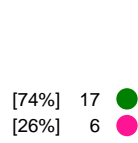

Match Statistics Shots

FTC-Rail Cargo Hungaria (HUN)

Thüringer HC (GER)

● Goals ● Saves ● Missed ● Posts ● Blocks