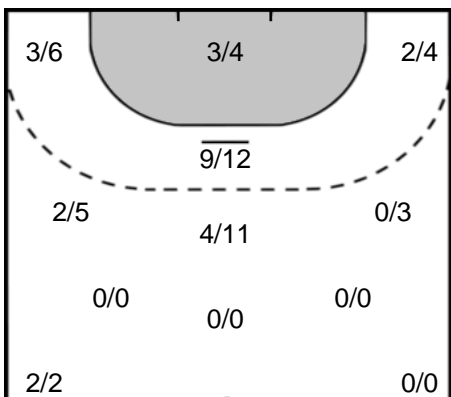

Team Statistics Attack

CSM Bucuresti (ROU)