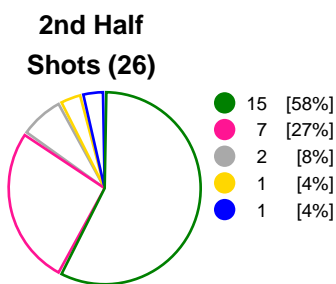

POLIVALENTA IOAN KUNST GHERMANESCU , Bucuresti / ROU
Throw-off: 23.02.2019, 15:00

Match Statistics Overview

CSM Bucuresti (ROU)			Györi Audi ETO KC (HUN)			
Total	1st half	2nd half	2nd half	1st half	Total	
25	10	15	Goals	13	14	27
47	21	26	Shots	22	22	44
53%	48%	58%	Shot Percentage	59%	64%	61%
0	0	0	Turnovers	0	0	0
0	0	0	Rule Technical Fouls	0	0	0
53%	48%	58%	Attack Percentage	59%	64%	61%
42	18	24	Shots on Goal	20	20	40
89%	86%	92%	On Target Percentage	91%	91%	91%
10	4	6	Saves	7	6	13
27%	22%	32%	GK Save Percentage	32%	38%	34%
3	3	0	7m Goals	2	3	5
4	3	1	7m Shots	2	5	7
75%	100%	0%	7m Percentage	100%	60%	71%
2	0	0	Fast Break Goals	0	0	1
3	1	2	Powerplay goals	5	0	5
3	0	3	Shorthanded goals	1	1	2
5	3	5	Most goals in succession	3	6	7
3	3	0	Yellow Cards	1	3	4
4	0	4	2 min Suspension	2	2	4
0	0	0	Red Cards	0	0	0
3	1	2	Team Timeouts	2	1	3

Match Statistics Shots

CSM Bucuresti (ROU)

Györi Audi ETO KC (HUN)

● Goals ● Saves ● Missed ● Posts ● Blocks

Player Statistics: CSM Bucuresti (ROU)

Goalkeeper	Total				All Saves/Shots					
No. Name	Saves	Shots	%	GC	7M	6M	9M	Wing	BT	FB
30 UNGUREANU Paula Claudia	0	2	0	2	0% (0/2)					
87 GRUBISIC Jelena (CRO)	10	34	29	24	0% (0/3)	20% (2/10)	43% (7/16)	20% (1/5)		
TOTALS	10	36	28	26	0% (0/5)	20% (2/10)	43% (7/16)	20% (1/5)		