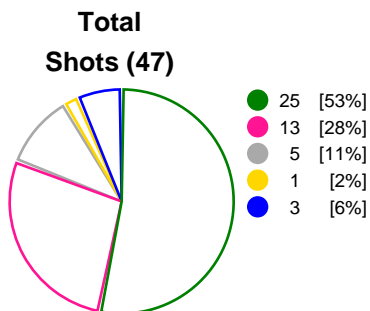

Match Statistics Shots

CSM Bucuresti (ROU)

Györi Audi ETO KC (HUN)

● Goals ● Saves ● Missed ● Posts ● Blocks

Player Statistics: CSM Bucuresti (ROU)

Goalkeeper	Total				All Saves/Shots					
No. Name	Saves	Shots	%	GC	7M	6M	9M	Wing	BT	FB
30 UNGUREANU Paula Claudia	0	2	0	2	0% (0/2)					
87 GRUBISIC Jelena (CRO)	10	34	29	24	0% (0/3)	20% (2/10)	43% (7/16)	20% (1/5)		
TOTALS	10	36	28	26	0% (0/5)	20% (2/10)	43% (7/16)	20% (1/5)		

Player	Total				All Goals/Shots							Additional			Punishments		
No. Name	Pos.	Goals	Shots	%	7M	7M%	6M	9M	Wing	BT	FB	Ass.	ST	BL	YC	2m	RC
1 ION Madalina		0	0	0													
2 UDRISTOIU Aneta		0	0	0													
4 RADICEVIC Jovanka (MNE)		6	10	60	3/4	75%	0/1		2/4		1/1				1		
5 CUREA Iulia Vasilica		3	6	50					3/6								
7 LEKIC Andrea (SRB)		4	7	57			2/2	2/5					1				1
14 BAZALIU Bianca-Maria		1	1	100							1/1						
15 LAZOVIC Barbara (SLO)		3	7	43			2/2	1/5									
17 OMOREGIE Elizabeth (SLO)		1	2	50			0/1	1/1					1		1		2
19 MARIN Bianca Sorina		0	0	0													
20 CONSTANTINESCU Maria Claudia		4	9	44			2/3	2/6									
22 MANEA Oana Andreea		1	1	100			1/1										1
30 UNGUREANU Paula Claudia		0	0	0													
37 HAGMAN Nathalie (SWE)		1	3	33			1/1	0/2									
72 CVIJIC Dragana (SRB)		1	1	100			1/1										1
87 GRUBISIC Jelena (CRO)		0	0	0									1				
Player TOTALS		25	47	53	3/4	75%	9/12	6/19	5/10		2/2		3		3		4

Officials	Punishments		
No. Name	YC	2m	RC
A DJUKIC Dragan			
B VASILE Adrian			
C CIOBANU Mihaela			
D OANCEA Florin			
TEAM			
TOTALS	3		4