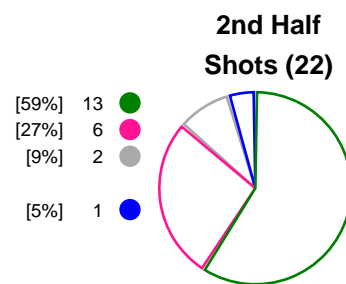

POLIVALENTA IOAN KUNST GHERMANESCU , Bucuresti / ROU
Throw-off: 23.02.2019, 15:00

Match Statistics Overview

CSM Bucuresti (ROU)			Györi Audi ETO KC (HUN)			
Total	1st half	2nd half	2nd half	1st half	Total	
25	10	15	Goals	13	14	27
47	21	26	Shots	22	22	44
53%	48%	58%	Shot Percentage	59%	64%	61%
0	0	0	Turnovers	0	0	0
0	0	0	Rule Technical Fouls	0	0	0
53%	48%	58%	Attack Percentage	59%	64%	61%
42	18	24	Shots on Goal	20	20	40
89%	86%	92%	On Target Percentage	91%	91%	91%
10	4	6	Saves	7	6	13
27%	22%	32%	GK Save Percentage	32%	38%	34%
3	3	0	7m Goals	2	3	5
4	3	1	7m Shots	2	5	7
75%	100%	0%	7m Percentage	100%	60%	71%
2	0	0	Fast Break Goals	0	0	1
3	1	2	Powerplay goals	5	0	5
3	0	3	Shorthanded goals	1	1	2
5	3	5	Most goals in succession	3	6	7
3	3	0	Yellow Cards	1	3	4
4	0	4	2 min Suspension	2	2	4
0	0	0	Red Cards	0	0	0
3	1	2	Team Timeouts	2	1	3

Match Statistics Shots

CSM Bucuresti (ROU)

Györi Audi ETO KC (HUN)

● Goals ● Saves ● Missed ● Posts ● Blocks

Player Statistics: CSM Bucuresti (ROU)

Goalkeeper	Total				All Saves/Shots					
No. Name	Saves	Shots	%	GC	7M	6M	9M	Wing	BT	FB
30 UNGUREANU Paula Claudia	0	2	0	2	0% (0/2)					
87 GRUBISIC Jelena (CRO)	10	34	29	24	0% (0/3)	20% (2/10)	43% (7/16)	20% (1/5)		
TOTALS	10	36	28	26	0% (0/5)	20% (2/10)	43% (7/16)	20% (1/5)		