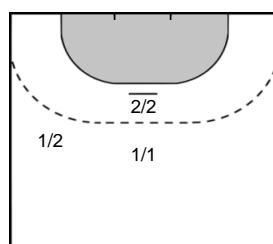

21 KRISTIANSEN
Veronica Egebakken

Goals: 4
Shots: 5
80 %