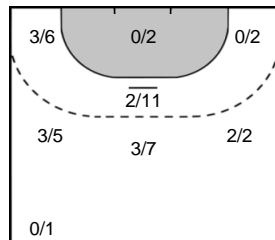

GRIMSBØ Kari Aalvik 85

Saves: 13
Shots: 36
36 %