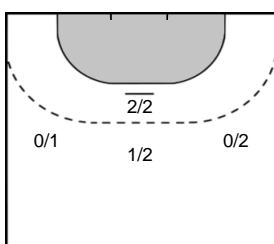

15 LAZOVIC
Barbara

Goals: 3
Shots: 7
42 %