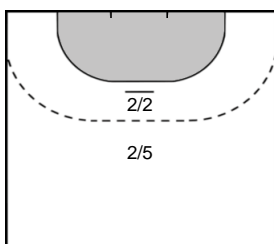

Team Statistics Attack

CSM Bucuresti (ROU)

4 RADICEVIC
Jovanka

Goals: 6
Shots: 10
60 %

20 CONSTANTINESCU
Maria Claudia

Goals: 4
Shots: 9
44 %

7 LEKIC
Andrea

Goals: 4
Shots: 7
57 %