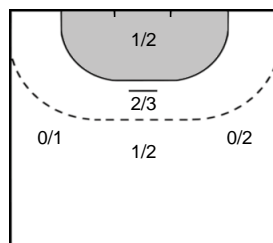

15 LAZOVIC
Barbara

Goals: 3
Shots: 7
42 %

Györi Audi ETO KC (HUN)

27 GROOT
Cornelia Nycké

Goals: 8
Shots: 10
80 %

15 OFTEDAL
Stine Bredal

Goals: 4
Shots: 10
40 %

8 HANSEN
Anne Mette