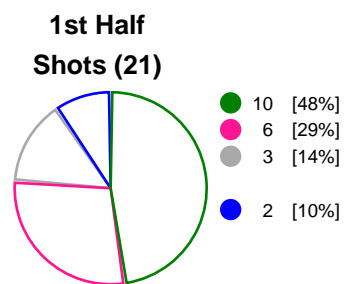

Match Statistics Shots

CSM Bucuresti (ROU)

Györi Audi ETO KC (HUN)

● Goals ● Saves ● Missed ● Posts ● Blocks

Player Statistics: CSM Bucuresti (ROU)

Goalkeeper	Total				All Saves/Shots					
No. Name	Saves	Shots	%	GC	7M	6M	9M	Wing	BT	FB
30 UNGUREANU Paula Claudia	0	2	0	2	0% (0/2)					
87 GRUBISIC Jelena (CRO)	10	34	29	24	0% (0/3)	20% (2/10)	43% (7/16)	20% (1/5)		
TOTALS	10	36	28	26	0% (0/5)	20% (2/10)	43% (7/16)	20% (1/5)		

Player	Total				All Goals/Shots							Additional			Punishments		
No. Name	Pos.	Goals	Shots	%	7M	7M%	6M	9M	Wing	BT	FB	Ass.	ST	BL	YC	2m	RC
1 ION Madalina		0	0	0													
2 UDRISTOIU Aneta		0	0	0													
4 RADICEVIC Jovanka (MNE)		6	10	60	3/4	75%	0/1		2/4		1/1				1		
5 CUREA Iulia Vasilica		3	6	50					3/6								
7 LEKIC Andrea (SRB)		4	7	57			2/2	2/5					1				1
14 BAZALIU Bianca-Maria		1	1	100							1/1						
15 LAZOVIC Barbara (SLO)		3	7	43			2/2	1/5									
17 OMOREGIE Elizabeth (SLO)		1	2	50			0/1	1/1					1		1		2
19 MARIN Bianca Sorina		0	0	0													
20 CONSTANTINESCU Maria Claudia		4	9	44			2/3	2/6									
22 MANEA Oana Andreea		1	1	100			1/1										1
30 UNGUREANU Paula Claudia		0	0	0													
37 HAGMAN Nathalie (SWE)		1	3	33			1/1	0/2									
72 CVIJIC Dragana (SRB)		1	1	100			1/1										1
87 GRUBISIC Jelena (CRO)		0	0	0									1				
Player TOTALS		25	47	53	3/4	75%	9/12	6/19	5/10		2/2		3		3		4

Officials	Punishments		
No. Name	YC	2m	RC
A DJUKIC Dragan			
B VASILE Adrian			
C CIOBANU Mihaela			
D OANCEA Florin			
TEAM			
TOTALS	3		4