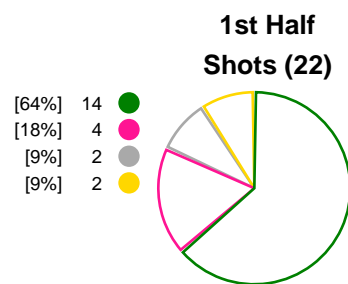

POLIVALENTA IOAN KUNST GHERMANESCU , Bucuresti / ROU
Throw-off: 23.02.2019, 15:00

Match Statistics Overview

CSM Bucuresti (ROU)			Györi Audi ETO KC (HUN)			
Total	1st half	2nd half	2nd half	1st half	Total	
25	10	15	Goals	13	14	27
47	21	26	Shots	22	22	44
53%	48%	58%	Shot Percentage	59%	64%	61%
0	0	0	Turnovers	0	0	0
0	0	0	Rule Technical Fouls	0	0	0
53%	48%	58%	Attack Percentage	59%	64%	61%
42	18	24	Shots on Goal	20	20	40
89%	86%	92%	On Target Percentage	91%	91%	91%
10	4	6	Saves	7	6	13
27%	22%	32%	GK Save Percentage	32%	38%	34%
3	3	0	7m Goals	2	3	5
4	3	1	7m Shots	2	5	7
75%	100%	0%	7m Percentage	100%	60%	71%
2	0	0	Fast Break Goals	0	0	1
3	1	2	Powerplay goals	5	0	5
3	0	3	Shorthanded goals	1	1	2
5	3	5	Most goals in succession	3	6	7
3	3	0	Yellow Cards	1	3	4
4	0	4	2 min Suspension	2	2	4
0	0	0	Red Cards	0	0	0
3	1	2	Team Timeouts	2	1	3

Match Statistics Shots

CSM Bucuresti (ROU)

Györi Audi ETO KC (HUN)

● Goals ● Saves ● Missed ● Posts ● Blocks

Player Statistics: CSM Bucuresti (ROU)

Goalkeeper	Total				All Saves/Shots					
No. Name	Saves	Shots	%	GC	7M	6M	9M	Wing	BT	FB
30 UNGUREANU Paula Claudia	0	2	0	2	0% (0/2)					
87 GRUBISIC Jelena (CRO)	10	34	29	24	0% (0/3)	20% (2/10)	43% (7/16)	20% (1/5)		
TOTALS	10	36	28	26	0% (0/5)	20% (2/10)	43% (7/16)	20% (1/5)		