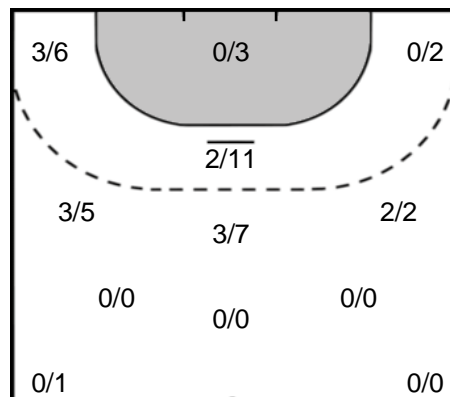

Györi Audi ETO KC (HUN)