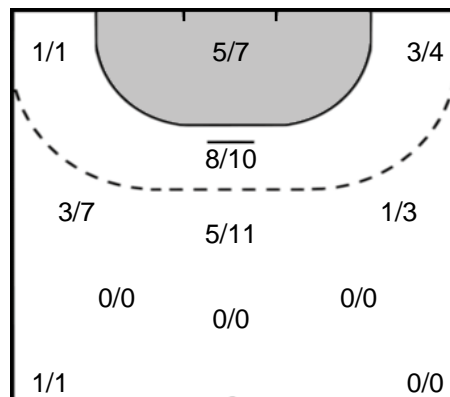

Györi Audi ETO KC (HUN)