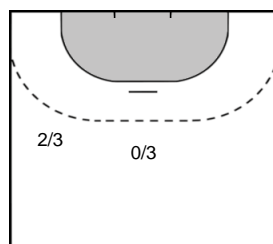

8 HANSEN
Anne Mette

Goals: 2
Shots: 6
33 %