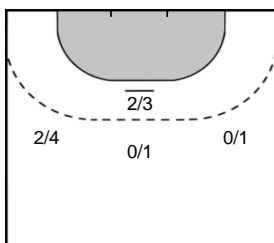

Team Statistics Attack

CSM Bucuresti (ROU)

4 RADICEVIC
Jovanka

Goals: 6
Shots: 10
60 %

20 CONSTANTINESCU
Maria Claudia

Goals: 4
Shots: 9
44 %

7 LEKIC
Andrea

Goals: 4
Shots: 7
57 %