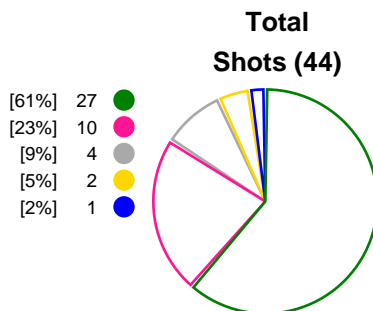

POLIVALENTA IOAN KUNST GHERMANESCU , Bucuresti / ROU
Throw-off: 23.02.2019, 15:00

Match Statistics Overview

CSM Bucuresti (ROU)			Györi Audi ETO KC (HUN)			
Total	1st half	2nd half	2nd half	1st half	Total	
25	10	15	Goals	13	14	27
47	21	26	Shots	22	22	44
53%	48%	58%	Shot Percentage	59%	64%	61%
0	0	0	Turnovers	0	0	0
0	0	0	Rule Technical Fouls	0	0	0
53%	48%	58%	Attack Percentage	59%	64%	61%
42	18	24	Shots on Goal	20	20	40
89%	86%	92%	On Target Percentage	91%	91%	91%
10	4	6	Saves	7	6	13
27%	22%	32%	GK Save Percentage	32%	38%	34%
3	3	0	7m Goals	2	3	5
4	3	1	7m Shots	2	5	7
75%	100%	0%	7m Percentage	100%	60%	71%
2	0	0	Fast Break Goals	0	0	1
3	1	2	Powerplay goals	5	0	5
3	0	3	Shorthanded goals	1	1	2
5	3	5	Most goals in succession	3	6	7
3	3	0	Yellow Cards	1	3	4
4	0	4	2 min Suspension	2	2	4
0	0	0	Red Cards	0	0	0
3	1	2	Team Timeouts	2	1	3

Match Statistics Shots

CSM Bucuresti (ROU)

Györi Audi ETO KC (HUN)

● Goals ● Saves ● Missed ● Posts ● Blocks

Player Statistics: CSM Bucuresti (ROU)

Goalkeeper	Total				All Saves/Shots					
No. Name	Saves	Shots	%	GC	7M	6M	9M	Wing	BT	FB
30 UNGUREANU Paula Claudia	0	2	0	2	0% (0/2)					
87 GRUBISIC Jelena (CRO)	10	34	29	24	0% (0/3)	20% (2/10)	43% (7/16)	20% (1/5)		
TOTALS	10	36	28	26	0% (0/5)	20% (2/10)	43% (7/16)	20% (1/5)		