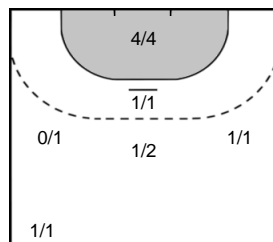

15 LAZOVIC
Barbara

Goals: 3
Shots: 7
42 %

Györi Audi ETO KC (HUN)

27 GROOT
Cornelia Nycké

Goals: 8
Shots: 10
80 %

15 OFTEDAL
Stine Bredal

Goals: 4
Shots: 10
40 %

8 HANSEN
Anne Mette