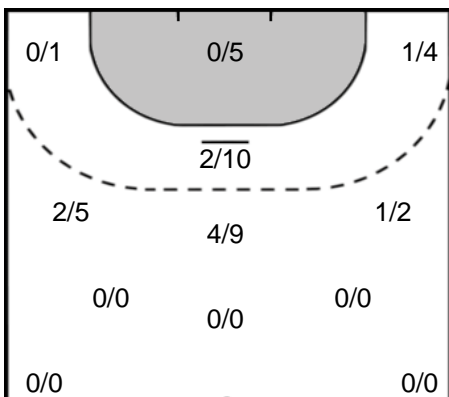

Goalkeeper Statistics

CSM Bucuresti (ROU)