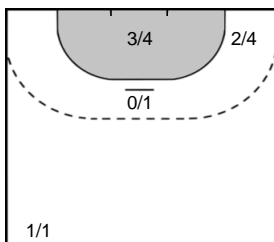

Team Statistics Attack

CSM Bucuresti (ROU)

4 RADICEVIC
Jovanka

Goals: 6
Shots: 10
60 %

20 CONSTANTINESCU
Maria Claudia

Goals: 4
Shots: 9
44 %

7 LEKIC
Andrea

Goals: 4
Shots: 7
57 %