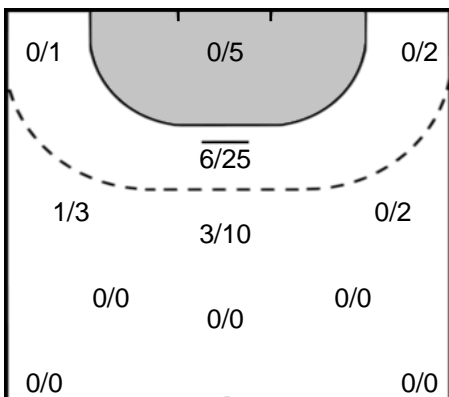

Goalkeeper Statistics

Thüringer HC (GER)

CSM Bucuresti (ROU)