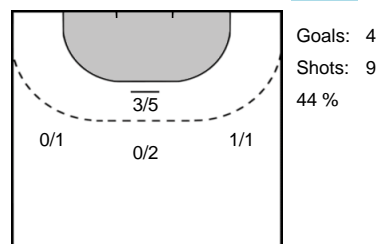

7 LEKIC
Andrea