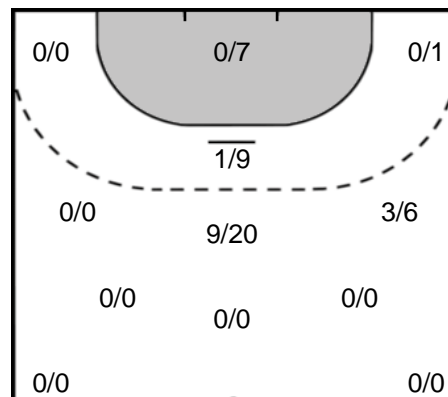

Goalkeeper Statistics

Thüringer HC (GER)

CSM Bucuresti (ROU)