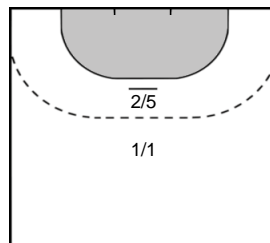

15 LAZOVIC
Barbara

Goals: 3
Shots: 6
50 %