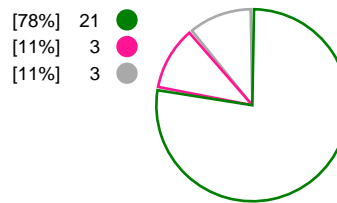

#### CSM Bucuresti (ROU)

Total Shots (51)

1st Half Shots (26)

2nd Half Shots (25)

Total Shots (54)

2nd Half Shots (27)

1st Half Shots (27)

● Goals ● Saves ● Missed ● Posts ● Blocks

## Player Statistics: Thüringer HC (GER)

Goalkeeper	Total				All Saves/Shots					
No. Name	Saves	Shots	%	GC	7M	6M	9M	Wing	BT	FB
1 KRAUSE Jana	6	25	24	19	0% (0/2)	18% (2/11)	33% (4/12)			
16 GIEGERICH Ann-Cathrin	4	23	17	19	0% (0/3)	28% (4/14)	0% (0/3)	0% (0/3)		
<b>TOTALS</b>	<b>10</b>	<b>48</b>	<b>21</b>	<b>38</b>	<b>0% (0/5)</b>	<b>24% (6/25)</b>	<b>26% (4/15)</b>	<b>0% (0/3)</b>		