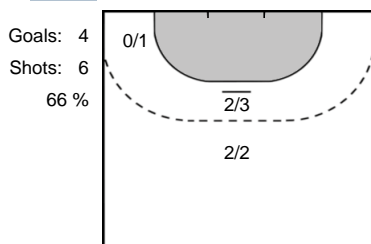

7 SAZDOVSKA
Jovana