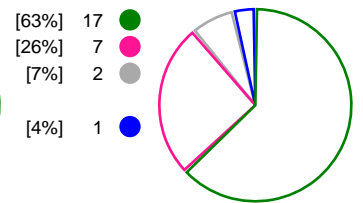

#### CSM Bucuresti (ROU)

Total Shots (51)

1st Half Shots (26)

2nd Half Shots (25)

Total Shots (54)

2nd Half Shots (27)

1st Half Shots (27)

● Goals ● Saves ● Missed ● Posts ● Blocks

## Player Statistics: Thüringer HC (GER)

Goalkeeper	Total				All Saves/Shots					
No. Name	Saves	Shots	%	GC	7M	6M	9M	Wing	BT	FB
1 KRAUSE Jana	6	25	24	19	0% (0/2)	18% (2/11)	33% (4/12)			
16 GIEGERICH Ann-Cathrin	4	23	17	19	0% (0/3)	28% (4/14)	0% (0/3)	0% (0/3)		
<b>TOTALS</b>	<b>10</b>	<b>48</b>	<b>21</b>	<b>38</b>	<b>0% (0/5)</b>	<b>24% (6/25)</b>	<b>26% (4/15)</b>	<b>0% (0/3)</b>		