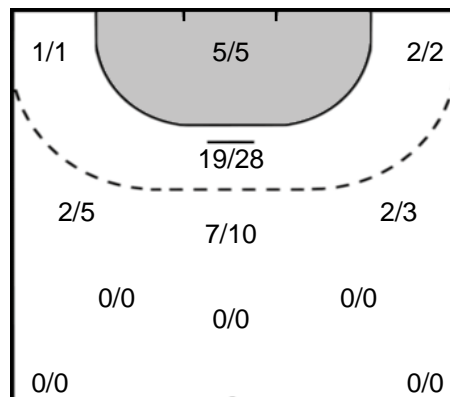

Team Statistics Attack

Thüringer HC (GER)

CSM Bucuresti (ROU)