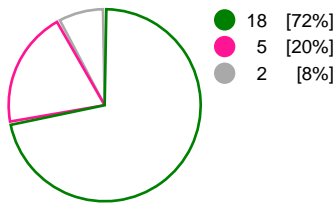

#### CSM Bucuresti (ROU)

Total Shots (51)

1st Half Shots (26)

2nd Half Shots (25)

Total Shots (54)

2nd Half Shots (27)

1st Half Shots (27)

● Goals ● Saves ● Missed ● Posts ● Blocks