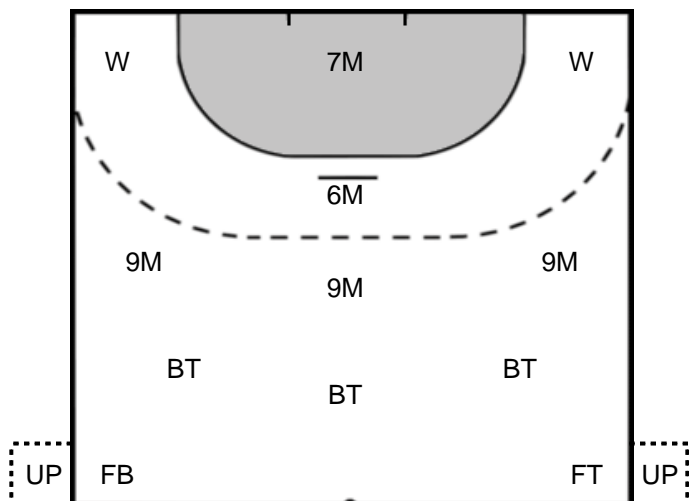

Saves: 4  
Shots: 23  
17 %

UNGUREANU  
Paula Claudia **30**

Saves: 3  
Shots: 12  
25 %

**Legend**

- %** Efficiency
- Ass.** Assists
- Pos.** Position
- GC.** Goals conceded
- 7M** 7-metre Shots
- W** Wing Shots (Right, Left)
- BT** Breakthrough (Right, Center, Left)
- FB** Fast Break
- 6M** 6-metre Shots
- 9M** 9-metre Shots (Right, Center, Left)
- FT** Free Throw
- ST** Steals
- BL** Blocks
- YC** Yellow Cards
- RC** Red Cards
- BC** Blue Cards
- 2m** 2 Minute Suspensions
- UP** Unassigned Position