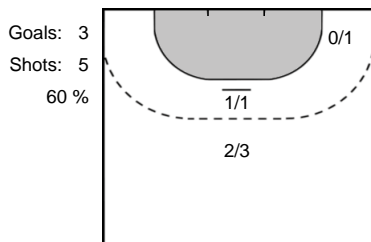

28 JAKUBISOVA
Lydia