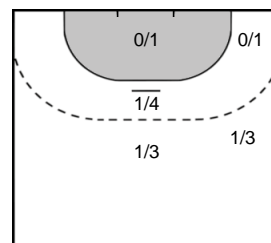

Saves: 4  
Shots: 23  
17 %

UNGUREANU  
Paula Claudia **30**

Saves: 3  
Shots: 12  
25 %

**Legend**

- %** Efficiency
- Ass.** Assists
- Pos.** Position
- GC.** Goals conceded
- 7M** 7-metre Shots
- W** Wing Shots (Right, Left)
- BT** Breakthrough (Right, Center, Left)
- FB** Fast Break
- 6M** 6-metre Shots
- 9M** 9-metre Shots (Right, Center, Left)
- FT** Free Throw
- ST** Steals
- BL** Blocks
- YC** Yellow Cards
- RC** Red Cards
- BC** Blue Cards
- 2m** 2 Minute Suspensions
- UP** Unassigned Position