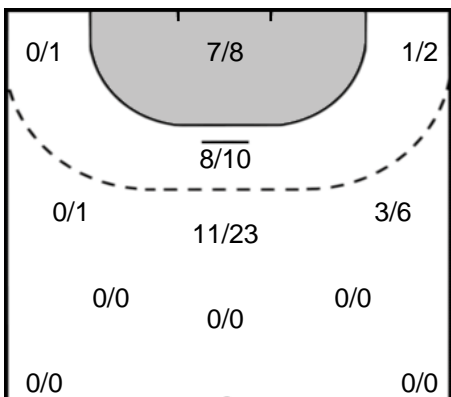

Team Statistics Attack

Thüringer HC (GER)

CSM Bucuresti (ROU)