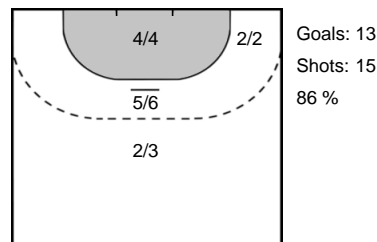

4 RADICEVIC
Jovanka