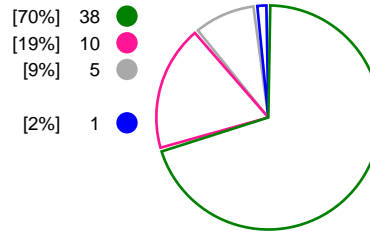

#### CSM Bucuresti (ROU)

Total Shots (51)

1st Half Shots (26)

2nd Half Shots (25)

Total Shots (54)

2nd Half Shots (27)

1st Half Shots (27)

● Goals ● Saves ● Missed ● Posts ● Blocks

## Player Statistics: Thüringer HC (GER)

Goalkeeper	Total				All Saves/Shots					
No. Name	Saves	Shots	%	GC	7M	6M	9M	Wing	BT	FB
1 KRAUSE Jana	6	25	24	19	0% (0/2)	18% (2/11)	33% (4/12)			
16 GIEGERICH Ann-Cathrin	4	23	17	19	0% (0/3)	28% (4/14)	0% (0/3)	0% (0/3)		
<b>TOTALS</b>	<b>10</b>	<b>48</b>	<b>21</b>	<b>38</b>	<b>0% (0/5)</b>	<b>24% (6/25)</b>	<b>26% (4/15)</b>	<b>0% (0/3)</b>		