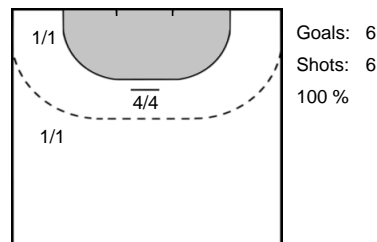

5 CUREA
Iulia Vasilica