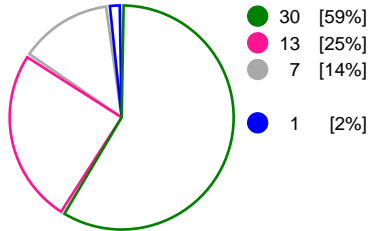

Match Statistics Shots

Thüringer HC (GER)

CSM Bucuresti (ROU)

Total Shots (51)