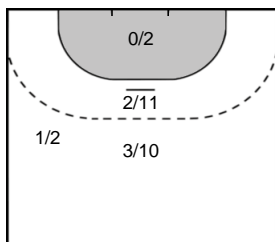

1 KRAUSE
Jana

Saves: 6
Shots: 25
24 %