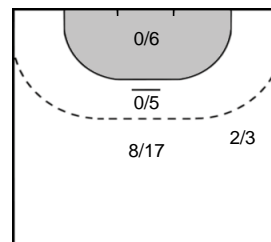

GRUBISIC
Jelena **87**

Saves: 10
Shots: 31
32 %