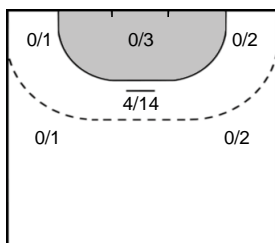

Saves: 4  
Shots: 23  
17 %

UNGUREANU  
Paula Claudia **30**

Saves: 3  
Shots: 12  
25 %

**Legend**

- %** Efficiency
- Ass.** Assists
- Pos.** Position
- GC.** Goals conceded
- 7M** 7-metre Shots
- W** Wing Shots (Right, Left)
- BT** Breakthrough (Right, Center, Left)
- FB** Fast Break
- 6M** 6-metre Shots
- 9M** 9-metre Shots (Right, Center, Left)
- FT** Free Throw
- ST** Steals
- BL** Blocks
- YC** Yellow Cards
- RC** Red Cards
- BC** Blue Cards
- 2m** 2 Minute Suspensions
- UP** Unassigned Position