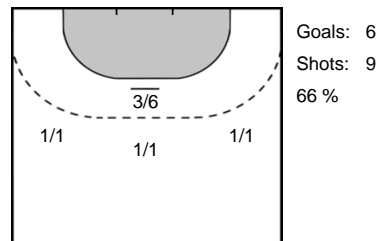

17 OMOREGIE
Elizabeth