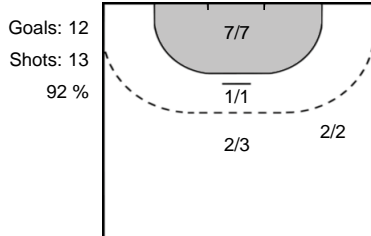

18 LUZUMOVA
Iveta