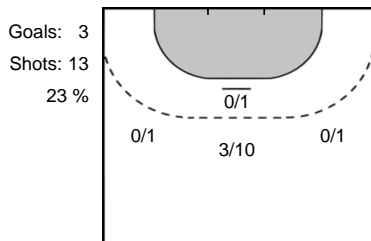

20 BÖLK
Emily