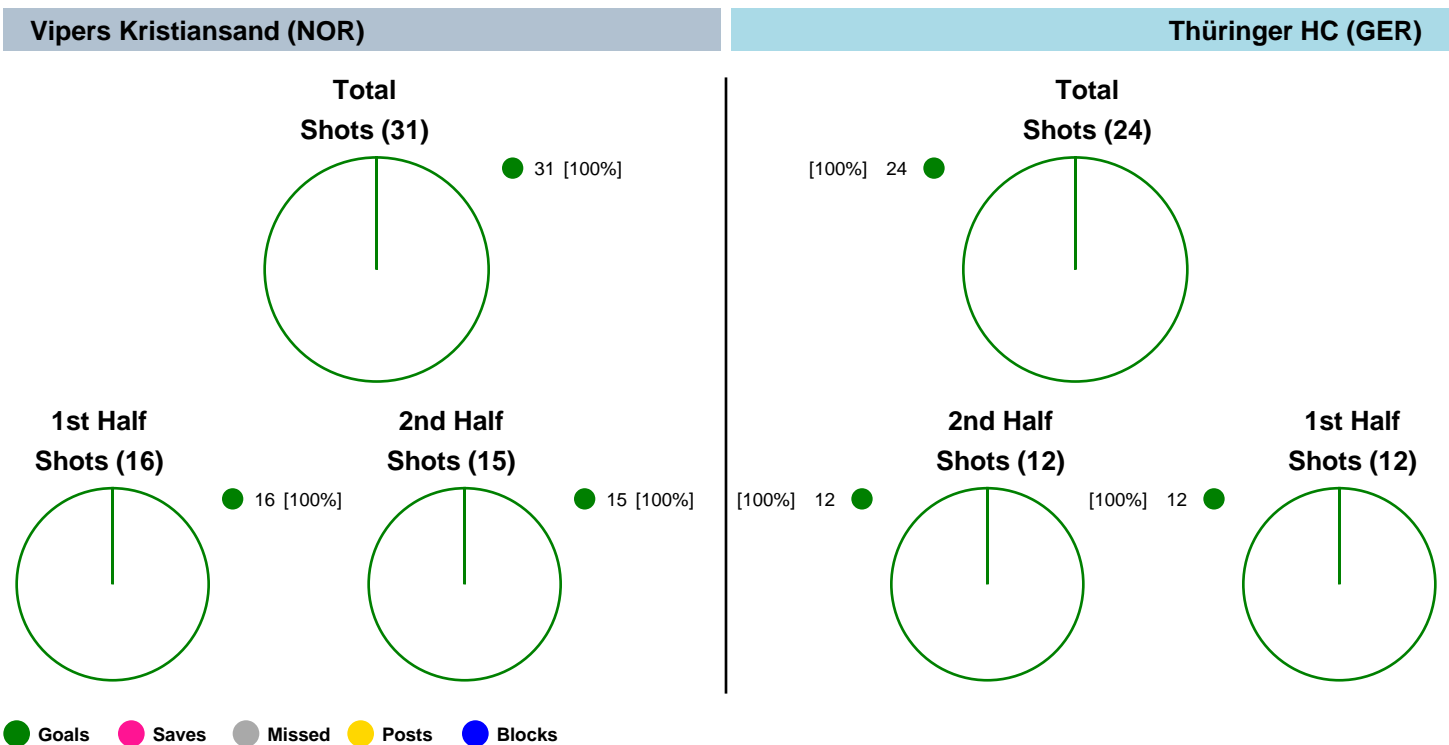

NOR

Vipers Kristiansand vs Thüringer HC**31 - 24****(16 - 12)**

Match ended: 60:00

GER

19 W517 R4 Referees: Marta Sa (POR), Vania Sa (POR)
036Throw-off: 02.02.2019, 18:15
Aquarama Kristiansand, Kristiansand / NOR**Match Statistics Overview**

Vipers Kristiansand (NOR)			Thüringer HC (GER)			
Total	1st half	2nd half	2nd half	1st half	Total	
31	16	15	Goals	12	12	24
31	16	15	Shots	12	12	24
100%	100%	100%	Shot Percentage	100%	100%	100%
0	0	0	Turnovers	0	0	0
0	0	0	Rule Technical Fouls	0	0	0
100%	100%	100%	Attack Percentage	100%	100%	100%
31	16	15	Shots on Goal	12	12	24
100%	100%	100%	On Target Percentage	100%	100%	100%
0	0	0	Saves	0	0	0
0%	0%	0%	GK Save Percentage	0%	0%	0%
0	0	0	7m Goals	1	1	2
0	0	0	7m Shots	1	1	2
0%	0%	0%	7m Percentage	100%	100%	100%
1	0	0	Fast Break Goals	0	0	0
4	2	2	Powerplay goals	1	0	1
2	0	2	Shorthanded goals	2	0	2
4	4	3	Most goals in succession	3	5	5
4	4	0	Yellow Cards	1	2	3
3	1	2	2 min Suspension	2	1	3
0	0	0	Red Cards	0	0	0
3	1	2	Team Timeouts	2	1	3

Match Statistics Shots

Player Statistics: Vipers Kristiansand (NOR)

Goalkeeper	Total				All Saves/Shots					
No. Name	Saves	Shots	%	GC	7M	6M	9M	Wing	BT	FB
16 LUNDE Katrine	0	24	0	24	0% (0/2)	0% (0/15)	0% (0/3)	0% (0/4)		
TOTALS	0	24	0	24	0% (0/2)	0% (0/15)	0% (0/3)	0% (0/4)		