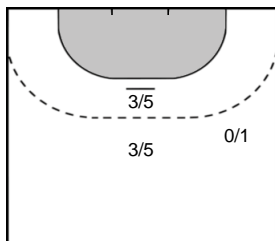

45 HAFRA Noemi

Goals: 6
Shots: 11
54 %