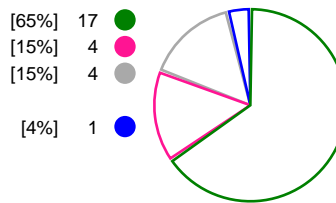

## Match Statistics Overview

FTC-Rail Cargo Hungaria (HUN)			Györi Audi ETO KC (HUN)			
Total	1st half	2nd half	2nd half	1st half	Total	
<b>32</b>	16	16	Goals	17	15	<b>32</b>
<b>56</b>	28	28	Shots	26	31	<b>57</b>
<b>57%</b>	57%	57%	Shot Percentage	65%	48%	<b>56%</b>
<b>0</b>	0	0	Turnovers	0	0	<b>0</b>
<b>0</b>	0	0	Rule Technical Fouls	0	0	<b>0</b>
<b>57%</b>	57%	57%	Attack Percentage	65%	48%	<b>56%</b>
<b>47</b>	25	22	Shots on Goal	22	23	<b>45</b>
<b>84%</b>	89%	79%	On Target Percentage	85%	74%	<b>79%</b>
<b>12</b>	8	4	Saves	4	9	<b>13</b>
<b>27%</b>	35%	19%	GK Save Percentage	20%	36%	<b>29%</b>
<b>1</b>	1	0	7m Goals	1	1	<b>2</b>
<b>2</b>	1	1	7m Shots	1	1	<b>2</b>
<b>50%</b>	100%	0%	7m Percentage	100%	100%	<b>100%</b>
<b>0</b>	0	0	Fast Break Goals	0	0	<b>0</b>
<b>1</b>	1	0	Powerplay goals	1	1	<b>2</b>
<b>1</b>	0	1	Shorthanded goals	0	0	<b>0</b>
<b>3</b>	2	3	Most goals in succession	4	3	<b>4</b>
<b>3</b>	3	0	Yellow Cards	0	3	<b>3</b>
<b>3</b>	2	1	2 min Suspension	1	2	<b>3</b>
<b>0</b>	0	0	Red Cards	0	0	<b>0</b>
<b>3</b>	1	2	Team Timeouts	1	1	<b>2</b>

**Match Statistics Shots**

**FTC-Rail Cargo Hungaria (HUN)**

**Györi Audi ETO KC (HUN)**

**Total Shots (56)**

**1st Half Shots (28)**

**2nd Half Shots (28)**

**Total Shots (57)**

**2nd Half Shots (26)**

**1st Half Shots (31)**

● Goals ● Saves ● Missed ● Posts ● Blocks