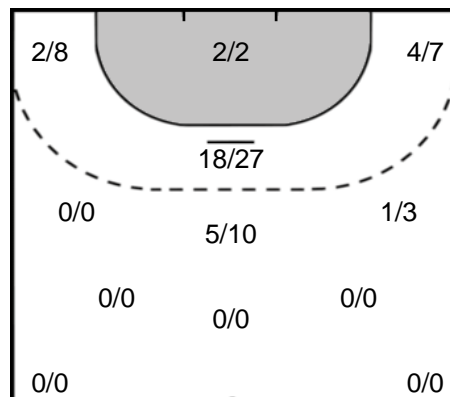

Györi Audi ETO KC (HUN)