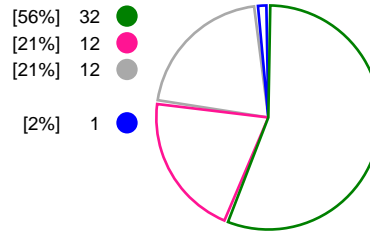

**Match Statistics Shots**

**FTC-Rail Cargo Hungaria (HUN)**

**Györi Audi ETO KC (HUN)**

**Total Shots (56)**

**1st Half Shots (28)**

**2nd Half Shots (28)**

**Total Shots (57)**

**2nd Half Shots (26)**

**1st Half Shots (31)**

● Goals ● Saves ● Missed ● Posts ● Blocks