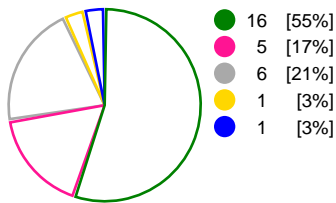

## Match Statistics Overview

FTC-Rail Cargo Hungaria (HUN)			Györi Audi ETO KC (HUN)			
Total	1st half	2nd half	2nd half	1st half	Total	
<b>32</b>	16	16	Goals	17	15	<b>32</b>
<b>56</b>	28	28	Shots	26	31	<b>57</b>
<b>57%</b>	57%	57%	Shot Percentage	65%	48%	<b>56%</b>
<b>0</b>	0	0	Turnovers	0	0	<b>0</b>
<b>0</b>	0	0	Rule Technical Fouls	0	0	<b>0</b>
<b>57%</b>	57%	57%	Attack Percentage	65%	48%	<b>56%</b>
<b>47</b>	25	22	Shots on Goal	22	23	<b>45</b>
<b>84%</b>	89%	79%	On Target Percentage	85%	74%	<b>79%</b>
<b>12</b>	8	4	Saves	4	9	<b>13</b>
<b>27%</b>	35%	19%	GK Save Percentage	20%	36%	<b>29%</b>
<b>1</b>	1	0	7m Goals	1	1	<b>2</b>
<b>2</b>	1	1	7m Shots	1	1	<b>2</b>
<b>50%</b>	100%	0%	7m Percentage	100%	100%	<b>100%</b>
<b>0</b>	0	0	Fast Break Goals	0	0	<b>0</b>
<b>1</b>	1	0	Powerplay goals	1	1	<b>2</b>
<b>1</b>	0	1	Shorthanded goals	0	0	<b>0</b>
<b>3</b>	2	3	Most goals in succession	4	3	<b>4</b>
<b>3</b>	3	0	Yellow Cards	0	3	<b>3</b>
<b>3</b>	2	1	2 min Suspension	1	2	<b>3</b>
<b>0</b>	0	0	Red Cards	0	0	<b>0</b>
<b>3</b>	1	2	Team Timeouts	1	1	<b>2</b>

**Match Statistics Shots**

**FTC-Rail Cargo Hungaria (HUN)**

**Györi Audi ETO KC (HUN)**

**Total Shots (56)**

**1st Half Shots (28)**

**2nd Half Shots (28)**

**Total Shots (57)**

**2nd Half Shots (26)**

**1st Half Shots (31)**

● Goals ● Saves ● Missed ● Posts ● Blocks