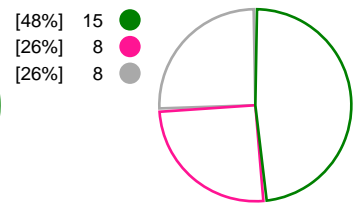

**Match Statistics Shots**

**FTC-Rail Cargo Hungaria (HUN)**

**Györi Audi ETO KC (HUN)**

**Total Shots (56)**

**1st Half Shots (28)**

**2nd Half Shots (28)**

**Total Shots (57)**

**2nd Half Shots (26)**

**1st Half Shots (31)**

● Goals ● Saves ● Missed ● Posts ● Blocks