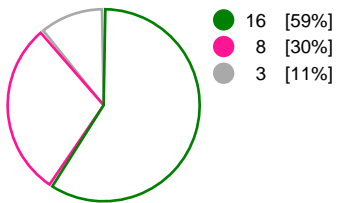

## Match Statistics Overview

FTC-Rail Cargo Hungaria (HUN)			Györi Audi ETO KC (HUN)			
Total	1st half	2nd half	2nd half	1st half	Total	
<b>32</b>	16	16	Goals	17	15	<b>32</b>
<b>56</b>	28	28	Shots	26	31	<b>57</b>
<b>57%</b>	57%	57%	Shot Percentage	65%	48%	<b>56%</b>
<b>0</b>	0	0	Turnovers	0	0	<b>0</b>
<b>0</b>	0	0	Rule Technical Fouls	0	0	<b>0</b>
<b>57%</b>	57%	57%	Attack Percentage	65%	48%	<b>56%</b>
<b>47</b>	25	22	Shots on Goal	22	23	<b>45</b>
<b>84%</b>	89%	79%	On Target Percentage	85%	74%	<b>79%</b>
<b>12</b>	8	4	Saves	4	9	<b>13</b>
<b>27%</b>	35%	19%	GK Save Percentage	20%	36%	<b>29%</b>
<b>1</b>	1	0	7m Goals	1	1	<b>2</b>
<b>2</b>	1	1	7m Shots	1	1	<b>2</b>
<b>50%</b>	100%	0%	7m Percentage	100%	100%	<b>100%</b>
<b>0</b>	0	0	Fast Break Goals	0	0	<b>0</b>
<b>1</b>	1	0	Powerplay goals	1	1	<b>2</b>
<b>1</b>	0	1	Shorthanded goals	0	0	<b>0</b>
<b>3</b>	2	3	Most goals in succession	4	3	<b>4</b>
<b>3</b>	3	0	Yellow Cards	0	3	<b>3</b>
<b>3</b>	2	1	2 min Suspension	1	2	<b>3</b>
<b>0</b>	0	0	Red Cards	0	0	<b>0</b>
<b>3</b>	1	2	Team Timeouts	1	1	<b>2</b>

**Match Statistics Shots**

**FTC-Rail Cargo Hungaria (HUN)**

**Györi Audi ETO KC (HUN)**

**Total Shots (56)**

**1st Half Shots (28)**

**2nd Half Shots (28)**

**Total Shots (57)**

**2nd Half Shots (26)**

**1st Half Shots (31)**

● Goals ● Saves ● Missed ● Posts ● Blocks