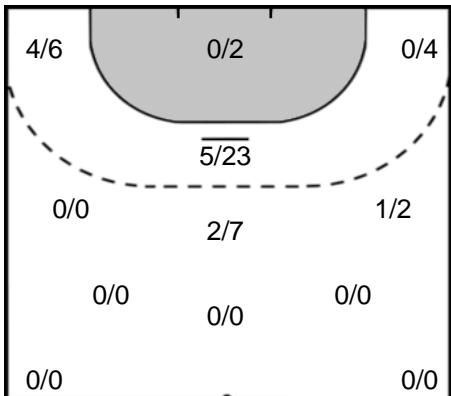

Goalkeeper Statistics

FTC-Rail Cargo Hungaria (HUN)