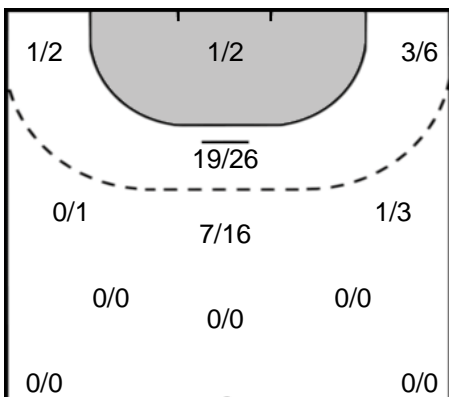

Team Statistics Attack

FTC-Rail Cargo Hungaria (HUN)