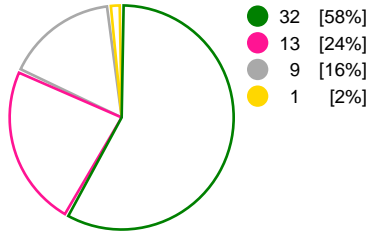

## Match Statistics Overview

FTC-Rail Cargo Hungaria (HUN)			Györi Audi ETO KC (HUN)			
Total	1st half	2nd half	2nd half	1st half	Total	
<b>32</b>	16	16	Goals	17	15	<b>32</b>
<b>56</b>	28	28	Shots	26	31	<b>57</b>
<b>57%</b>	57%	57%	Shot Percentage	65%	48%	<b>56%</b>
<b>0</b>	0	0	Turnovers	0	0	<b>0</b>
<b>0</b>	0	0	Rule Technical Fouls	0	0	<b>0</b>
<b>57%</b>	57%	57%	Attack Percentage	65%	48%	<b>56%</b>
<b>47</b>	25	22	Shots on Goal	22	23	<b>45</b>
<b>84%</b>	89%	79%	On Target Percentage	85%	74%	<b>79%</b>
<b>12</b>	8	4	Saves	4	9	<b>13</b>
<b>27%</b>	35%	19%	GK Save Percentage	20%	36%	<b>29%</b>
<b>1</b>	1	0	7m Goals	1	1	<b>2</b>
<b>2</b>	1	1	7m Shots	1	1	<b>2</b>
<b>50%</b>	100%	0%	7m Percentage	100%	100%	<b>100%</b>
<b>0</b>	0	0	Fast Break Goals	0	0	<b>0</b>
<b>1</b>	1	0	Powerplay goals	1	1	<b>2</b>
<b>1</b>	0	1	Shorthanded goals	0	0	<b>0</b>
<b>3</b>	2	3	Most goals in succession	4	3	<b>4</b>
<b>3</b>	3	0	Yellow Cards	0	3	<b>3</b>
<b>3</b>	2	1	2 min Suspension	1	2	<b>3</b>
<b>0</b>	0	0	Red Cards	0	0	<b>0</b>
<b>3</b>	1	2	Team Timeouts	1	1	<b>2</b>

**Match Statistics Shots**

**FTC-Rail Cargo Hungaria (HUN)**

**Györi Audi ETO KC (HUN)**

**Total Shots (56)**

**1st Half Shots (28)**

**2nd Half Shots (28)**

**Total Shots (57)**

**2nd Half Shots (26)**