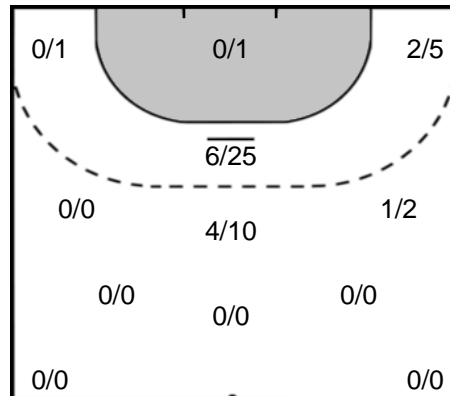

Györi Audi ETO KC (HUN)