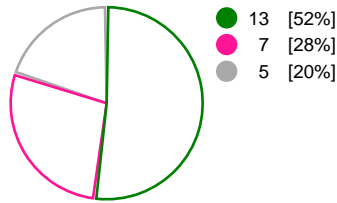

## Match Statistics Overview

Thüringer HC (GER)			FTC-Rail Cargo Hungaria (HUN)			
Total	1st half	2nd half		2nd half	1st half	Total
<b>32</b>	19	13	Goals	16	19	<b>35</b>
<b>49</b>	24	25	Shots	27	24	<b>51</b>
<b>65%</b>	79%	52%	Shot Percentage	59%	79%	<b>69%</b>
<b>0</b>	0	0	Turnovers	0	0	<b>0</b>
<b>0</b>	0	0	Rule Technical Fouls	0	0	<b>0</b>
<b>65%</b>	79%	52%	Attack Percentage	59%	79%	<b>69%</b>
<b>43</b>	23	20	Shots on Goal	26	22	<b>48</b>
<b>88%</b>	96%	80%	On Target Percentage	96%	92%	<b>94%</b>
<b>13</b>	3	10	Saves	7	4	<b>11</b>
<b>27%</b>	14%	38%	GK Save Percentage	35%	17%	<b>26%</b>
<b>4</b>	3	1	7m Goals	0	5	<b>5</b>
<b>6</b>	3	3	7m Shots	1	5	<b>6</b>
<b>66%</b>	100%	33%	7m Percentage	0%	100%	<b>83%</b>
<b>0</b>	0	0	Fast Break Goals	0	0	<b>0</b>
<b>3</b>	1	2	Powerplay goals	1	3	<b>4</b>
<b>1</b>	1	0	Shorthanded goals	1	3	<b>4</b>
<b>3</b>	3	2	Most goals in succession	3	2	<b>3</b>
<b>3</b>	3	0	Yellow Cards	0	2	<b>2</b>
<b>3</b>	2	1	2 min Suspension	3	3	<b>6</b>
<b>0</b>	0	0	Red Cards	0	0	<b>0</b>
<b>2</b>	1	1	Team Timeouts	1	1	<b>2</b>

**Match Statistics Shots**

**Thüringer HC (GER)**

**FTC-Rail Cargo Hungaria (HUN)**

**Total Shots (49)**

**Total Shots (51)**

**1st Half Shots (24)**

**2nd Half Shots (25)**

**2nd Half Shots (27)**

**1st Half Shots (24)**

● Goals ● Saves ● Missed ● Posts ● Blocks