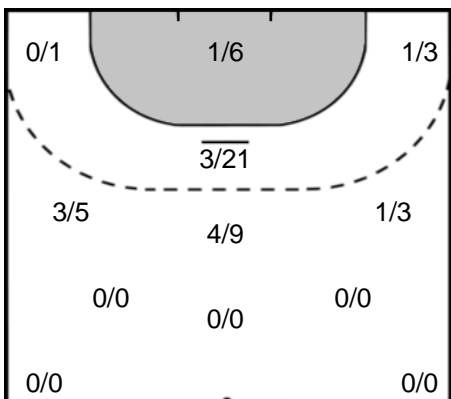

Goalkeeper Statistics

Thüringer HC (GER)

FTC-Rail Cargo Hungaria (HUN)

1 **KRAUSE**
Jana