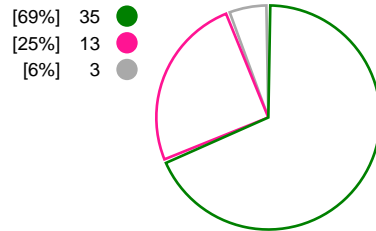

## Match Statistics Overview

Thüringer HC (GER)			FTC-Rail Cargo Hungaria (HUN)			
Total	1st half	2nd half		2nd half	1st half	Total
<b>32</b>	19	13	Goals	16	19	<b>35</b>
<b>49</b>	24	25	Shots	27	24	<b>51</b>
<b>65%</b>	79%	52%	Shot Percentage	59%	79%	<b>69%</b>
<b>0</b>	0	0	Turnovers	0	0	<b>0</b>
<b>0</b>	0	0	Rule Technical Fouls	0	0	<b>0</b>
<b>65%</b>	79%	52%	Attack Percentage	59%	79%	<b>69%</b>
<b>43</b>	23	20	Shots on Goal	26	22	<b>48</b>
<b>88%</b>	96%	80%	On Target Percentage	96%	92%	<b>94%</b>
<b>13</b>	3	10	Saves	7	4	<b>11</b>
<b>27%</b>	14%	38%	GK Save Percentage	35%	17%	<b>26%</b>
<b>4</b>	3	1	7m Goals	0	5	<b>5</b>
<b>6</b>	3	3	7m Shots	1	5	<b>6</b>
<b>66%</b>	100%	33%	7m Percentage	0%	100%	<b>83%</b>
<b>0</b>	0	0	Fast Break Goals	0	0	<b>0</b>
<b>3</b>	1	2	Powerplay goals	1	3	<b>4</b>
<b>1</b>	1	0	Shorthanded goals	1	3	<b>4</b>
<b>3</b>	3	2	Most goals in succession	3	2	<b>3</b>
<b>3</b>	3	0	Yellow Cards	0	2	<b>2</b>
<b>3</b>	2	1	2 min Suspension	3	3	<b>6</b>
<b>0</b>	0	0	Red Cards	0	0	<b>0</b>
<b>2</b>	1	1	Team Timeouts	1	1	<b>2</b>

**Match Statistics Shots**

**Thüringer HC (GER)**

**FTC-Rail Cargo Hungaria (HUN)**

**Total Shots (49)**

**Total Shots (51)**

**1st Half Shots (24)**

**2nd Half Shots (25)**

**2nd Half Shots (27)**

**1st Half Shots (24)**

● Goals ● Saves ● Missed ● Posts ● Blocks