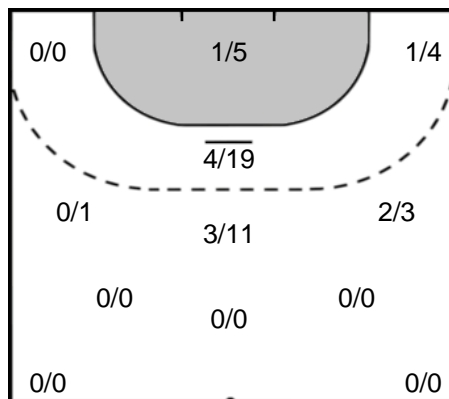

16 **BIRO**
Blanka

Goalkeeper Statistics

Thüringer HC (GER)

FTC-Rail Cargo Hungaria (HUN)