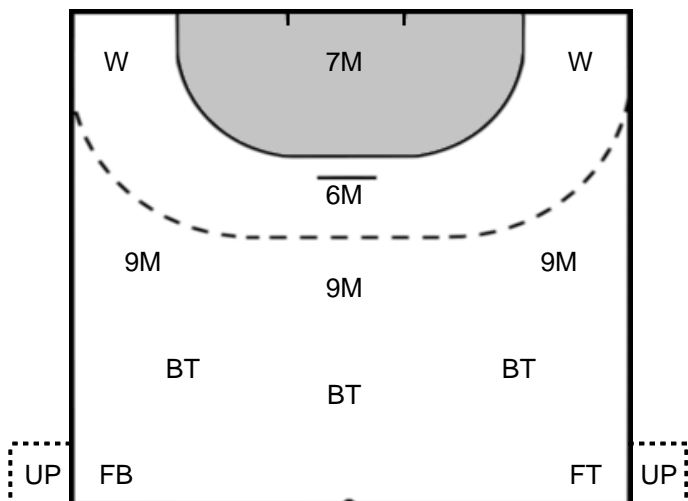

Saves: 0  
Shots: 1  
0 %

**Legend**

- %** Efficiency
- Ass.** Assists
- Pos.** Position
- GC.** Goals conceded
- 7M** 7-metre Shots
- W** Wing Shots (Right, Left)
- BT** Breakthrough (Right, Center, Left)
- FB** Fast Break
- 6M** 6-metre Shots
- 9M** 9-metre Shots (Right, Center, Left)
- FT** Free Throw
- ST** Steals
- BL** Blocks
- YC** Yellow Cards
- RC** Red Cards
- BC** Blue Cards
- 2m** 2 Minute Suspensions
- UP** Unassigned Position