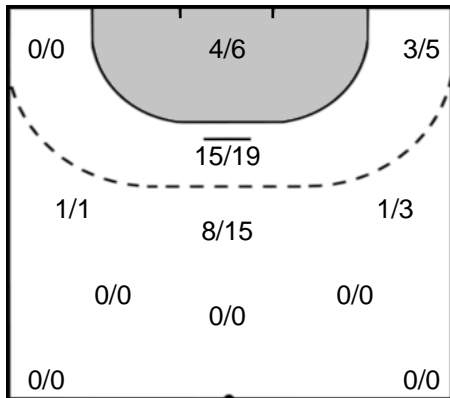

Team Statistics Attack

Thüringer HC (GER)