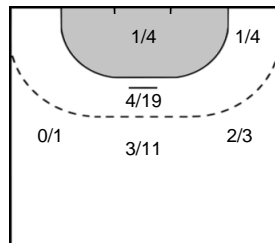

12 **SZIKORA**
Melinda

Saves: 11
Shots: 42
26 %