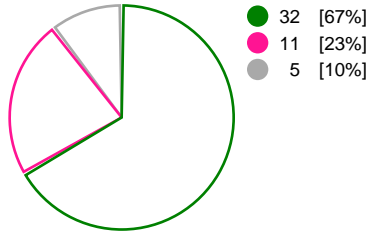

## Match Statistics Overview

Thüringer HC (GER)			FTC-Rail Cargo Hungaria (HUN)			
Total	1st half	2nd half		2nd half	1st half	Total
<b>32</b>	19	13	Goals	16	19	<b>35</b>
<b>49</b>	24	25	Shots	27	24	<b>51</b>
<b>65%</b>	79%	52%	Shot Percentage	59%	79%	<b>69%</b>
<b>0</b>	0	0	Turnovers	0	0	<b>0</b>
<b>0</b>	0	0	Rule Technical Fouls	0	0	<b>0</b>
<b>65%</b>	79%	52%	Attack Percentage	59%	79%	<b>69%</b>
<b>43</b>	23	20	Shots on Goal	26	22	<b>48</b>
<b>88%</b>	96%	80%	On Target Percentage	96%	92%	<b>94%</b>
<b>13</b>	3	10	Saves	7	4	<b>11</b>
<b>27%</b>	14%	38%	GK Save Percentage	35%	17%	<b>26%</b>
<b>4</b>	3	1	7m Goals	0	5	<b>5</b>
<b>6</b>	3	3	7m Shots	1	5	<b>6</b>
<b>66%</b>	100%	33%	7m Percentage	0%	100%	<b>83%</b>
<b>0</b>	0	0	Fast Break Goals	0	0	<b>0</b>
<b>3</b>	1	2	Powerplay goals	1	3	<b>4</b>
<b>1</b>	1	0	Shorthanded goals	1	3	<b>4</b>
<b>3</b>	3	2	Most goals in succession	3	2	<b>3</b>
<b>3</b>	3	0	Yellow Cards	0	2	<b>2</b>
<b>3</b>	2	1	2 min Suspension	3	3	<b>6</b>
<b>0</b>	0	0	Red Cards	0	0	<b>0</b>
<b>2</b>	1	1	Team Timeouts	1	1	<b>2</b>

**Match Statistics Shots**

**Thüringer HC (GER)**

**FTC-Rail Cargo Hungaria (HUN)**

**Total Shots (49)**

**Total Shots (51)**

**1st Half Shots (24)**

**2nd Half Shots (25)**

**2nd Half Shots (27)**