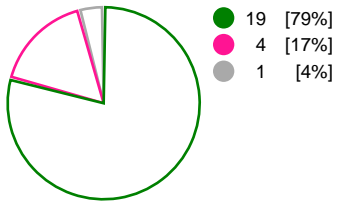

## Match Statistics Overview

Thüringer HC (GER)			FTC-Rail Cargo Hungaria (HUN)			
Total	1st half	2nd half		2nd half	1st half	Total
<b>32</b>	19	13	Goals	16	19	<b>35</b>
<b>49</b>	24	25	Shots	27	24	<b>51</b>
<b>65%</b>	79%	52%	Shot Percentage	59%	79%	<b>69%</b>
<b>0</b>	0	0	Turnovers	0	0	<b>0</b>
<b>0</b>	0	0	Rule Technical Fouls	0	0	<b>0</b>
<b>65%</b>	79%	52%	Attack Percentage	59%	79%	<b>69%</b>
<b>43</b>	23	20	Shots on Goal	26	22	<b>48</b>
<b>88%</b>	96%	80%	On Target Percentage	96%	92%	<b>94%</b>
<b>13</b>	3	10	Saves	7	4	<b>11</b>
<b>27%</b>	14%	38%	GK Save Percentage	35%	17%	<b>26%</b>
<b>4</b>	3	1	7m Goals	0	5	<b>5</b>
<b>6</b>	3	3	7m Shots	1	5	<b>6</b>
<b>66%</b>	100%	33%	7m Percentage	0%	100%	<b>83%</b>
<b>0</b>	0	0	Fast Break Goals	0	0	<b>0</b>
<b>3</b>	1	2	Powerplay goals	1	3	<b>4</b>
<b>1</b>	1	0	Shorthanded goals	1	3	<b>4</b>
<b>3</b>	3	2	Most goals in succession	3	2	<b>3</b>
<b>3</b>	3	0	Yellow Cards	0	2	<b>2</b>
<b>3</b>	2	1	2 min Suspension	3	3	<b>6</b>
<b>0</b>	0	0	Red Cards	0	0	<b>0</b>
<b>2</b>	1	1	Team Timeouts	1	1	<b>2</b>

**Match Statistics Shots**

**Thüringer HC (GER)**

**FTC-Rail Cargo Hungaria (HUN)**

**Total Shots (49)**

**Total Shots (51)**

**1st Half Shots (24)**

**2nd Half Shots (25)**

**2nd Half Shots (27)**

**1st Half Shots (24)**

● Goals ● Saves ● Missed ● Posts ● Blocks