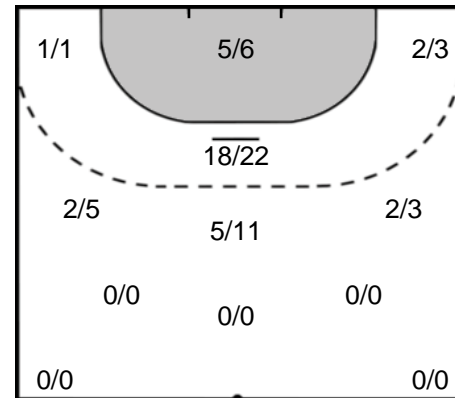

FTC-Rail Cargo Hungaria (HUN)