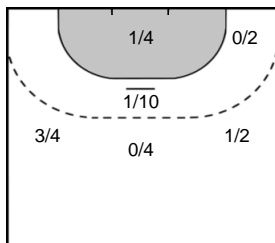

Saves: 6
Shots: 26
23 %