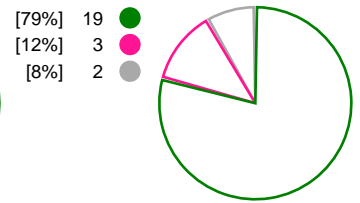

## Match Statistics Overview

Thüringer HC (GER)			FTC-Rail Cargo Hungaria (HUN)			
Total	1st half	2nd half		2nd half	1st half	Total
<b>32</b>	19	13	Goals	16	19	<b>35</b>
<b>49</b>	24	25	Shots	27	24	<b>51</b>
<b>65%</b>	79%	52%	Shot Percentage	59%	79%	<b>69%</b>
<b>0</b>	0	0	Turnovers	0	0	<b>0</b>
<b>0</b>	0	0	Rule Technical Fouls	0	0	<b>0</b>
<b>65%</b>	79%	52%	Attack Percentage	59%	79%	<b>69%</b>
<b>43</b>	23	20	Shots on Goal	26	22	<b>48</b>
<b>88%</b>	96%	80%	On Target Percentage	96%	92%	<b>94%</b>
<b>13</b>	3	10	Saves	7	4	<b>11</b>
<b>27%</b>	14%	38%	GK Save Percentage	35%	17%	<b>26%</b>
<b>4</b>	3	1	7m Goals	0	5	<b>5</b>
<b>6</b>	3	3	7m Shots	1	5	<b>6</b>
<b>66%</b>	100%	33%	7m Percentage	0%	100%	<b>83%</b>
<b>0</b>	0	0	Fast Break Goals	0	0	<b>0</b>
<b>3</b>	1	2	Powerplay goals	1	3	<b>4</b>
<b>1</b>	1	0	Shorthanded goals	1	3	<b>4</b>
<b>3</b>	3	2	Most goals in succession	3	2	<b>3</b>
<b>3</b>	3	0	Yellow Cards	0	2	<b>2</b>
<b>3</b>	2	1	2 min Suspension	3	3	<b>6</b>
<b>0</b>	0	0	Red Cards	0	0	<b>0</b>
<b>2</b>	1	1	Team Timeouts	1	1	<b>2</b>

**Match Statistics Shots**

**Thüringer HC (GER)**

**FTC-Rail Cargo Hungaria (HUN)**

**Total Shots (49)**

**Total Shots (51)**

**1st Half Shots (24)**

**2nd Half Shots (25)**

**2nd Half Shots (27)**

**1st Half Shots (24)**

● Goals ● Saves ● Missed ● Posts ● Blocks