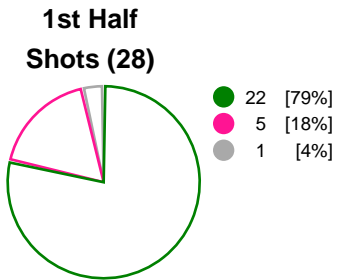

Match Statistics Shots

Györi Audi ETO KC (HUN)

CSM Bucuresti (ROU)

● Goals ● Saves ● Missed ● Posts ● Blocks