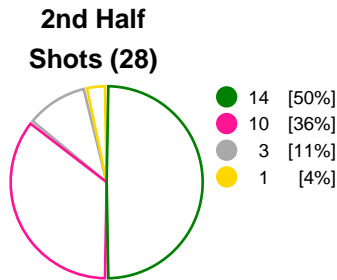

Match Statistics Overview

| Györi Audi ETO KC (HUN) | | | CSM Bucuresti (ROU) | | | |
|-------------------------|----------|----------|--------------------------|----------|-------|-------------|
| Total | 1st half | 2nd half | 2nd half | 1st half | Total | |
| 36 | 22 | 14 | Goals | 12 | 15 | 27 |
| 56 | 28 | 28 | Shots | 27 | 24 | 51 |
| 64% | 79% | 50% | Shot Percentage | 44% | 62% | 53% |
| 0 | 0 | 0 | Turnovers | 0 | 0 | 0 |
| 0 | 0 | 0 | Rule Technical Fouls | 0 | 0 | 0 |
| 64% | 79% | 50% | Attack Percentage | 44% | 62% | 53% |
| 52 | 27 | 25 | Shots on Goal | 24 | 21 | 45 |
| 93% | 96% | 89% | On Target Percentage | 89% | 88% | 88% |
| 16 | 6 | 10 | Saves | 10 | 5 | 15 |
| 37% | 29% | 45% | GK Save Percentage | 42% | 19% | 29% |
| 4 | 1 | 3 | 7m Goals | 1 | 1 | 2 |
| 6 | 1 | 5 | 7m Shots | 1 | 1 | 2 |
| 66% | 100% | 60% | 7m Percentage | 100% | 100% | 100% |
| 0 | 0 | 0 | Fast Break Goals | 0 | 0 | 0 |
| 7 | 2 | 5 | Powerplay goals | 0 | 2 | 2 |
| 3 | 3 | 0 | Shorthanded goals | 2 | 2 | 4 |
| 3 | 3 | 3 | Most goals in succession | 2 | 2 | 2 |
| 3 | 2 | 1 | Yellow Cards | 0 | 3 | 3 |
| 3 | 3 | 0 | 2 min Suspension | 3 | 2 | 5 |
| 0 | 0 | 0 | Red Cards | 0 | 0 | 0 |
| 2 | 1 | 1 | Team Timeouts | 1 | 1 | 2 |

Match Statistics Shots

Györi Audi ETO KC (HUN)

CSM Bucuresti (ROU)

● Goals ● Saves ● Missed ● Posts ● Blocks

Player Statistics: Györi Audi ETO KC (HUN)

| Goalkeeper | Total | | | | All Saves/Shots | | | | | |
|-----------------------------|-----------|-----------|-----------|-----------|-----------------|-------------------|------------------|------------------|----|----|
| No. Name | Saves | Shots | % | GC | 7M | 6M | 9M | Wing | BT | FB |
| 12 LEYNAUD Amandine Suzanne | 16 | 43 | 37 | 27 | 0% (0/2) | 33% (8/24) | 50% (4/8) | 44% (4/9) | | |
| TOTALS | 16 | 43 | 37 | 27 | 0% (0/2) | 33% (8/24) | 50% (4/8) | 44% (4/9) | | |