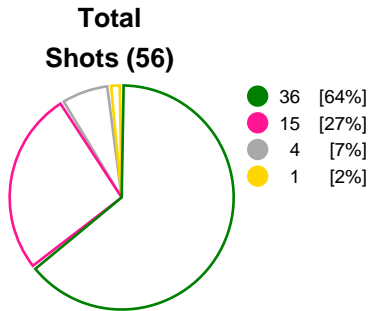

Match Statistics Overview

| Györi Audi ETO KC (HUN) | | | CSM Bucuresti (ROU) | | | |
|-------------------------|----------|----------|--------------------------|----------|-------|-------------|
| Total | 1st half | 2nd half | 2nd half | 1st half | Total | |
| 36 | 22 | 14 | Goals | 12 | 15 | 27 |
| 56 | 28 | 28 | Shots | 27 | 24 | 51 |
| 64% | 79% | 50% | Shot Percentage | 44% | 62% | 53% |
| 0 | 0 | 0 | Turnovers | 0 | 0 | 0 |
| 0 | 0 | 0 | Rule Technical Fouls | 0 | 0 | 0 |
| 64% | 79% | 50% | Attack Percentage | 44% | 62% | 53% |
| 52 | 27 | 25 | Shots on Goal | 24 | 21 | 45 |
| 93% | 96% | 89% | On Target Percentage | 89% | 88% | 88% |
| 16 | 6 | 10 | Saves | 10 | 5 | 15 |
| 37% | 29% | 45% | GK Save Percentage | 42% | 19% | 29% |
| 4 | 1 | 3 | 7m Goals | 1 | 1 | 2 |
| 6 | 1 | 5 | 7m Shots | 1 | 1 | 2 |
| 66% | 100% | 60% | 7m Percentage | 100% | 100% | 100% |
| 0 | 0 | 0 | Fast Break Goals | 0 | 0 | 0 |
| 7 | 2 | 5 | Powerplay goals | 0 | 2 | 2 |
| 3 | 3 | 0 | Shorthanded goals | 2 | 2 | 4 |
| 3 | 3 | 3 | Most goals in succession | 2 | 2 | 2 |
| 3 | 2 | 1 | Yellow Cards | 0 | 3 | 3 |
| 3 | 3 | 0 | 2 min Suspension | 3 | 2 | 5 |
| 0 | 0 | 0 | Red Cards | 0 | 0 | 0 |
| 2 | 1 | 1 | Team Timeouts | 1 | 1 | 2 |

Match Statistics Shots

Györi Audi ETO KC (HUN)

CSM Bucuresti (ROU)

● Goals ● Saves ● Missed ● Posts ● Blocks

Player Statistics: Györi Audi ETO KC (HUN)

| Goalkeeper | Total | | | | All Saves/Shots | | | | | |
|-----------------------------|-----------|-----------|-----------|-----------|-----------------|-------------------|------------------|------------------|----|----|
| No. Name | Saves | Shots | % | GC | 7M | 6M | 9M | Wing | BT | FB |
| 12 LEYNAUD Amandine Suzanne | 16 | 43 | 37 | 27 | 0% (0/2) | 33% (8/24) | 50% (4/8) | 44% (4/9) | | |
| TOTALS | 16 | 43 | 37 | 27 | 0% (0/2) | 33% (8/24) | 50% (4/8) | 44% (4/9) | | |