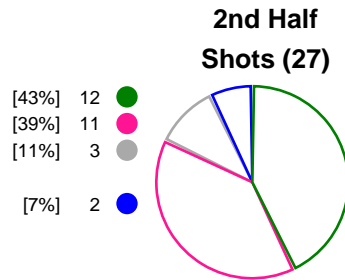

Match Statistics Shots

Györi Audi ETO KC (HUN)

CSM Bucuresti (ROU)

● Goals ● Saves ● Missed ● Posts ● Blocks