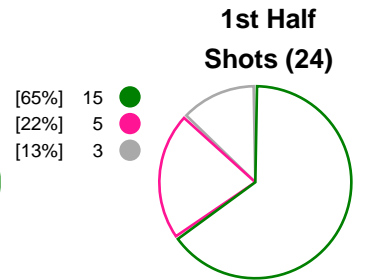

Match Statistics Shots

Györi Audi ETO KC (HUN)

CSM Bucuresti (ROU)

● Goals ● Saves ● Missed ● Posts ● Blocks