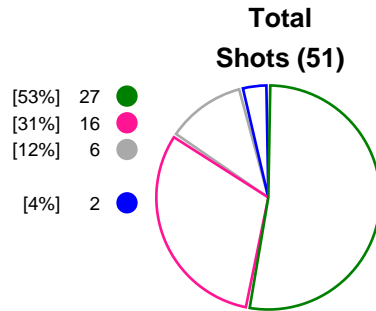

Match Statistics Overview

| Györi Audi ETO KC (HUN) | | | CSM Bucuresti (ROU) | | | |
|-------------------------|----------|----------|--------------------------|----------|-------|-------------|
| Total | 1st half | 2nd half | 2nd half | 1st half | Total | |
| 36 | 22 | 14 | Goals | 12 | 15 | 27 |
| 56 | 28 | 28 | Shots | 27 | 24 | 51 |
| 64% | 79% | 50% | Shot Percentage | 44% | 62% | 53% |
| 0 | 0 | 0 | Turnovers | 0 | 0 | 0 |
| 0 | 0 | 0 | Rule Technical Fouls | 0 | 0 | 0 |
| 64% | 79% | 50% | Attack Percentage | 44% | 62% | 53% |
| 52 | 27 | 25 | Shots on Goal | 24 | 21 | 45 |
| 93% | 96% | 89% | On Target Percentage | 89% | 88% | 88% |
| 16 | 6 | 10 | Saves | 10 | 5 | 15 |
| 37% | 29% | 45% | GK Save Percentage | 42% | 19% | 29% |
| 4 | 1 | 3 | 7m Goals | 1 | 1 | 2 |
| 6 | 1 | 5 | 7m Shots | 1 | 1 | 2 |
| 66% | 100% | 60% | 7m Percentage | 100% | 100% | 100% |
| 0 | 0 | 0 | Fast Break Goals | 0 | 0 | 0 |
| 7 | 2 | 5 | Powerplay goals | 0 | 2 | 2 |
| 3 | 3 | 0 | Shorthanded goals | 2 | 2 | 4 |
| 3 | 3 | 3 | Most goals in succession | 2 | 2 | 2 |
| 3 | 2 | 1 | Yellow Cards | 0 | 3 | 3 |
| 3 | 3 | 0 | 2 min Suspension | 3 | 2 | 5 |
| 0 | 0 | 0 | Red Cards | 0 | 0 | 0 |
| 2 | 1 | 1 | Team Timeouts | 1 | 1 | 2 |

Match Statistics Shots

Györi Audi ETO KC (HUN)

CSM Bucuresti (ROU)

● Goals ● Saves ● Missed ● Posts ● Blocks

Player Statistics: Györi Audi ETO KC (HUN)

| Goalkeeper | Total | | | | All Saves/Shots | | | | | |
|-----------------------------|-----------|-----------|-----------|-----------|-----------------|-------------------|------------------|------------------|----|----|
| No. Name | Saves | Shots | % | GC | 7M | 6M | 9M | Wing | BT | FB |
| 12 LEYNAUD Amandine Suzanne | 16 | 43 | 37 | 27 | 0% (0/2) | 33% (8/24) | 50% (4/8) | 44% (4/9) | | |
| TOTALS | 16 | 43 | 37 | 27 | 0% (0/2) | 33% (8/24) | 50% (4/8) | 44% (4/9) | | |