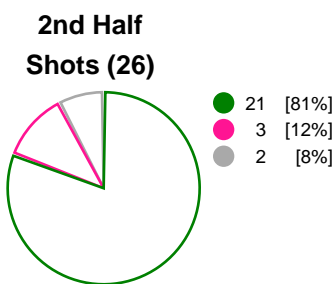

Match Statistics Shots

Kobenhavn Handball (DEN)

Metz Handball (FRA)

● Goals ● Saves ● Missed ● Posts ● Blocks

Player Statistics: Kobenhavn Handball (DEN)

Goalkeeper	Total				All Saves/Shots					
No. Name	Saves	Shots	%	GC	7M	6M	9M	Wing	BT	FB
1 BUNDTSEN Johanna (SWE)	8	26	31	18		10% (1/10)	33% (4/12)	75% (3/4)		
16 MILLING Amalie	5	20	25	15	0% (0/2)	21% (3/14)	100% (2/2)	0% (0/2)		
TOTALS	13	46	28	33	0% (0/2)	16% (4/24)	42% (6/14)	50% (3/6)		

Player	Total			All Goals/Shots									Additional			Punishments	
No. Name	Pos.	Goals	Shots	%	7M	7M%	6M	9M	Wing	BT	FB	Ass.	ST	BL	YC	2m	RC
1 BUNDTSEN Johanna (SWE)		0	0	0													
3 FONS Louise		4	5	80	1/2	50%	2/2		1/1								
5 BLOHM Linn (SWE)		3	3	100			3/3										
6 MEYER Annika		2	2	100			2/2										
7 BJOERENSEN Line (NOR)		3	3	100					3/3								1
9 NÜSSER Larissa (NED)		1	1	100			1/1										
14 NIELSEN Mai Kragballe		6	9	67	1/2	50%	2/2	3/5									
15 ALM Jenny (SWE)		3	4	75				3/4									
16 MILLING Amalie		0	0	0													
18 LYKKEGAARD Maria Schmidt		5	5	100			5/5										
19 BONT Debbie (NED)		2	3	67			0/1		2/2								
20 DORNONVILLE DE LA COUR Anne		3	6	50				3/6									
21 DULFER Kelly (NED)		4	8	50			3/3	1/5							1		1
22 BLOMSTRAND Hanna (SWE)		0	1	0				0/1									
23 WALL Marie (SWE)		0	0	0													
89 SANDO Emliy Stang (NOR)		0	0	0													
Player TOTALS		36	50	72	2/4	50%	18/19	10/21	6/6						1		2

Officials	Punishments		
No. Name	YC	2m	RC
A MOGENSEN Claus Leth			
B KÖHLER Christian			
C SCHULTZ MOLLER Marie			
D KÖHLER Line Knutzon			
TEAM			
TOTALS	1		2