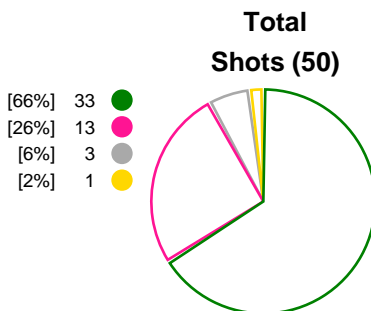

Match Statistics Shots

Kobenhavn Handball (DEN)

Metz Handball (FRA)

● Goals ● Saves ● Missed ● Posts ● Blocks

Player Statistics: Kobenhavn Handball (DEN)

Goalkeeper	Total				All Saves/Shots					
No. Name	Saves	Shots	%	GC	7M	6M	9M	Wing	BT	FB
1 BUNDTSEN Johanna (SWE)	8	26	31	18		10% (1/10)	33% (4/12)	75% (3/4)		
16 MILLING Amalie	5	20	25	15	0% (0/2)	21% (3/14)	100% (2/2)	0% (0/2)		
TOTALS	13	46	28	33	0% (0/2)	16% (4/24)	42% (6/14)	50% (3/6)		

Player	Total			All Goals/Shots									Additional			Punishments	
No. Name	Pos.	Goals	Shots	%	7M	7M%	6M	9M	Wing	BT	FB	Ass.	ST	BL	YC	2m	RC
1 BUNDTSEN Johanna (SWE)		0	0	0													
3 FONS Louise		4	5	80	1/2	50%	2/2		1/1								
5 BLOHM Linn (SWE)		3	3	100			3/3										
6 MEYER Annika		2	2	100			2/2										
7 BJOERENSEN Line (NOR)		3	3	100					3/3								1
9 NÜSSER Larissa (NED)		1	1	100			1/1										
14 NIELSEN Mai Kragballe		6	9	67	1/2	50%	2/2	3/5									
15 ALM Jenny (SWE)		3	4	75				3/4									
16 MILLING Amalie		0	0	0													
18 LYKKEGAARD Maria Schmidt		5	5	100			5/5										
19 BONT Debbie (NED)		2	3	67			0/1		2/2								
20 DORNONVILLE DE LA COUR Anne		3	6	50				3/6									
21 DULFER Kelly (NED)		4	8	50			3/3	1/5							1		1
22 BLOMSTRAND Hanna (SWE)		0	1	0				0/1									
23 WALL Marie (SWE)		0	0	0													
89 SANDO Emliy Stang (NOR)		0	0	0													
Player TOTALS		36	50	72	2/4	50%	18/19	10/21	6/6						1		2

Officials	Punishments		
No. Name	YC	2m	RC
A MOGENSEN Claus Leth			
B KÖHLER Christian			
C SCHULTZ MOLLER Marie			
D KÖHLER Line Knutzon			
TEAM			
TOTALS	1		2