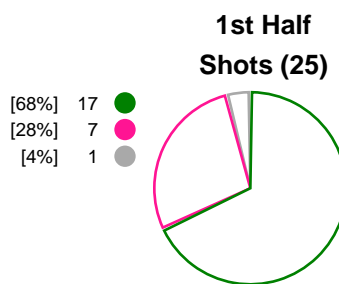

Match Statistics Shots

Kobenhavn Handball (DEN)

Metz Handball (FRA)

● Goals ● Saves ● Missed ● Posts ● Blocks

Player Statistics: Kobenhavn Handball (DEN)

Goalkeeper	Total				All Saves/Shots					
No. Name	Saves	Shots	%	GC	7M	6M	9M	Wing	BT	FB
1 BUNDTSEN Johanna (SWE)	8	26	31	18		10% (1/10)	33% (4/12)	75% (3/4)		
16 MILLING Amalie	5	20	25	15	0% (0/2)	21% (3/14)	100% (2/2)	0% (0/2)		
TOTALS	13	46	28	33	0% (0/2)	16% (4/24)	42% (6/14)	50% (3/6)		

Player	Total			All Goals/Shots									Additional			Punishments	
No. Name	Pos.	Goals	Shots	%	7M	7M%	6M	9M	Wing	BT	FB	Ass.	ST	BL	YC	2m	RC
1 BUNDTSEN Johanna (SWE)		0	0	0													
3 FONS Louise		4	5	80	1/2	50%	2/2		1/1								
5 BLOHM Linn (SWE)		3	3	100			3/3										
6 MEYER Annika		2	2	100			2/2										
7 BJOERENSEN Line (NOR)		3	3	100					3/3								1
9 NÜSSER Larissa (NED)		1	1	100			1/1										
14 NIELSEN Mai Kragballe		6	9	67	1/2	50%	2/2	3/5									
15 ALM Jenny (SWE)		3	4	75				3/4									
16 MILLING Amalie		0	0	0													
18 LYKKEGAARD Maria Schmidt		5	5	100			5/5										
19 BONT Debbie (NED)		2	3	67			0/1		2/2								
20 DORNONVILLE DE LA COUR Anne		3	6	50				3/6									
21 DULFER Kelly (NED)		4	8	50			3/3	1/5							1		1
22 BLOMSTRAND Hanna (SWE)		0	1	0				0/1									
23 WALL Marie (SWE)		0	0	0													
89 SANDO Emliy Stang (NOR)		0	0	0													
Player TOTALS		36	50	72	2/4	50%	18/19	10/21	6/6						1		2

Officials	Punishments		
No. Name	YC	2m	RC
A MOGENSEN Claus Leth			
B KÖHLER Christian			
C SCHULTZ MOLLER Marie			
D KÖHLER Line Knutzon			
TEAM			
TOTALS	1		2