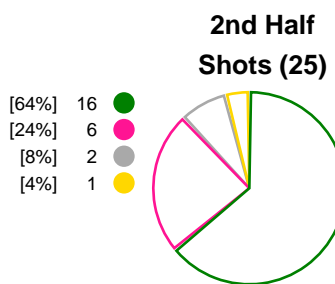

Match Statistics Shots

Kobenhavn Handball (DEN)

Metz Handball (FRA)

● Goals ● Saves ● Missed ● Posts ● Blocks

Player Statistics: Kobenhavn Handball (DEN)

Goalkeeper	Total				All Saves/Shots					
No. Name	Saves	Shots	%	GC	7M	6M	9M	Wing	BT	FB
1 BUNDTSEN Johanna (SWE)	8	26	31	18		10% (1/10)	33% (4/12)	75% (3/4)		
16 MILLING Amalie	5	20	25	15	0% (0/2)	21% (3/14)	100% (2/2)	0% (0/2)		
TOTALS	13	46	28	33	0% (0/2)	16% (4/24)	42% (6/14)	50% (3/6)		

Player	Total			All Goals/Shots									Additional			Punishments	
No. Name	Pos.	Goals	Shots	%	7M	7M%	6M	9M	Wing	BT	FB	Ass.	ST	BL	YC	2m	RC
1 BUNDTSEN Johanna (SWE)		0	0	0													
3 FONS Louise		4	5	80	1/2	50%	2/2		1/1								
5 BLOHM Linn (SWE)		3	3	100			3/3										
6 MEYER Annika		2	2	100			2/2										
7 BJOERENSEN Line (NOR)		3	3	100					3/3								1
9 NÜSSER Larissa (NED)		1	1	100			1/1										
14 NIELSEN Mai Kragballe		6	9	67	1/2	50%	2/2	3/5									
15 ALM Jenny (SWE)		3	4	75				3/4									
16 MILLING Amalie		0	0	0													
18 LYKKEGAARD Maria Schmidt		5	5	100			5/5										
19 BONT Debbie (NED)		2	3	67			0/1		2/2								
20 DORNONVILLE DE LA COUR Anne		3	6	50				3/6									
21 DULFER Kelly (NED)		4	8	50			3/3	1/5							1		1
22 BLOMSTRAND Hanna (SWE)		0	1	0				0/1									
23 WALL Marie (SWE)		0	0	0													
89 SANDO Emliy Stang (NOR)		0	0	0													
Player TOTALS		36	50	72	2/4	50%	18/19	10/21	6/6						1		2

Officials	Punishments		
No. Name	YC	2m	RC
A MOGENSEN Claus Leth			
B KÖHLER Christian			
C SCHULTZ MOLLER Marie			
D KÖHLER Line Knutzon			
TEAM			
TOTALS	1		2