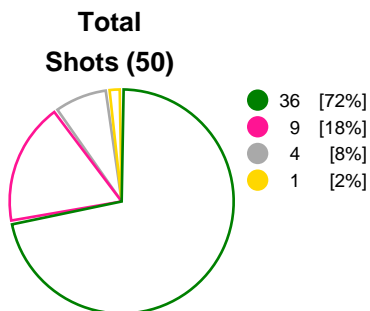

Match Statistics Shots

Kobenhavn Handball (DEN)

Metz Handball (FRA)

● Goals ● Saves ● Missed ● Posts ● Blocks

Player Statistics: Kobenhavn Handball (DEN)

Goalkeeper	Total				All Saves/Shots					
No. Name	Saves	Shots	%	GC	7M	6M	9M	Wing	BT	FB
1 BUNDTSEN Johanna (SWE)	8	26	31	18		10% (1/10)	33% (4/12)	75% (3/4)		
16 MILLING Amalie	5	20	25	15	0% (0/2)	21% (3/14)	100% (2/2)	0% (0/2)		
TOTALS	13	46	28	33	0% (0/2)	16% (4/24)	42% (6/14)	50% (3/6)		

Player	Total			All Goals/Shots									Additional			Punishments	
No. Name	Pos.	Goals	Shots	%	7M	7M%	6M	9M	Wing	BT	FB	Ass.	ST	BL	YC	2m	RC
1 BUNDTSEN Johanna (SWE)		0	0	0													
3 FONS Louise		4	5	80	1/2	50%	2/2		1/1								
5 BLOHM Linn (SWE)		3	3	100			3/3										
6 MEYER Annika		2	2	100			2/2										
7 BJOERENSEN Line (NOR)		3	3	100					3/3								1
9 NÜSSER Larissa (NED)		1	1	100			1/1										
14 NIELSEN Mai Kragballe		6	9	67	1/2	50%	2/2	3/5									
15 ALM Jenny (SWE)		3	4	75				3/4									
16 MILLING Amalie		0	0	0													
18 LYKKEGAARD Maria Schmidt		5	5	100			5/5										
19 BONT Debbie (NED)		2	3	67			0/1		2/2								
20 DORNONVILLE DE LA COUR Anne		3	6	50				3/6									
21 DULFER Kelly (NED)		4	8	50			3/3	1/5							1		1
22 BLOMSTRAND Hanna (SWE)		0	1	0				0/1									
23 WALL Marie (SWE)		0	0	0													
89 SANDO Emliy Stang (NOR)		0	0	0													
Player TOTALS		36	50	72	2/4	50%	18/19	10/21	6/6						1		2

Officials	Punishments		
No. Name	YC	2m	RC
A MOGENSEN Claus Leth			
B KÖHLER Christian			
C SCHULTZ MOLLER Marie			
D KÖHLER Line Knutzon			
TEAM			
TOTALS	1		2