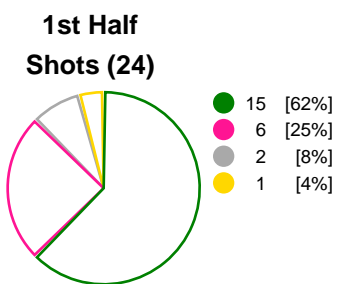

Match Statistics Shots

Kobenhavn Handball (DEN)

Metz Handball (FRA)

● Goals ● Saves ● Missed ● Posts ● Blocks

Player Statistics: Kobenhavn Handball (DEN)

Goalkeeper	Total				All Saves/Shots					
No. Name	Saves	Shots	%	GC	7M	6M	9M	Wing	BT	FB
1 BUNDTSEN Johanna (SWE)	8	26	31	18		10% (1/10)	33% (4/12)	75% (3/4)		
16 MILLING Amalie	5	20	25	15	0% (0/2)	21% (3/14)	100% (2/2)	0% (0/2)		
TOTALS	13	46	28	33	0% (0/2)	16% (4/24)	42% (6/14)	50% (3/6)		

Player	Total			All Goals/Shots									Additional			Punishments	
No. Name	Pos.	Goals	Shots	%	7M	7M%	6M	9M	Wing	BT	FB	Ass.	ST	BL	YC	2m	RC
1 BUNDTSEN Johanna (SWE)		0	0	0													
3 FONS Louise		4	5	80	1/2	50%	2/2		1/1								
5 BLOHM Linn (SWE)		3	3	100			3/3										
6 MEYER Annika		2	2	100			2/2										
7 BJOERENSEN Line (NOR)		3	3	100					3/3								1
9 NÜSSER Larissa (NED)		1	1	100			1/1										
14 NIELSEN Mai Kragballe		6	9	67	1/2	50%	2/2	3/5									
15 ALM Jenny (SWE)		3	4	75				3/4									
16 MILLING Amalie		0	0	0													
18 LYKKEGAARD Maria Schmidt		5	5	100			5/5										
19 BONT Debbie (NED)		2	3	67			0/1		2/2								
20 DORNONVILLE DE LA COUR Anne		3	6	50				3/6									
21 DULFER Kelly (NED)		4	8	50			3/3	1/5							1		1
22 BLOMSTRAND Hanna (SWE)		0	1	0				0/1									
23 WALL Marie (SWE)		0	0	0													
89 SANDO Emliy Stang (NOR)		0	0	0													
Player TOTALS		36	50	72	2/4	50%	18/19	10/21	6/6						1		2

Officials	Punishments		
No. Name	YC	2m	RC
A MOGENSEN Claus Leth			
B KÖHLER Christian			
C SCHULTZ MOLLER Marie			
D KÖHLER Line Knutzon			
TEAM			
TOTALS	1		2