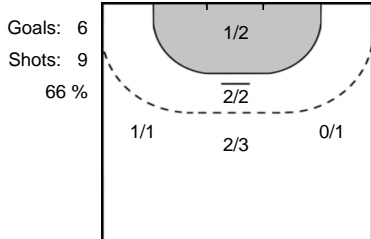

14 NIELSEN
Mai Kragballe