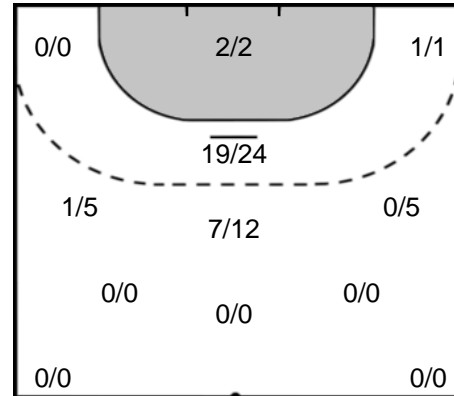

Team Statistics Attack

Odense HC (DEN)

Rostov-Don (RUS)