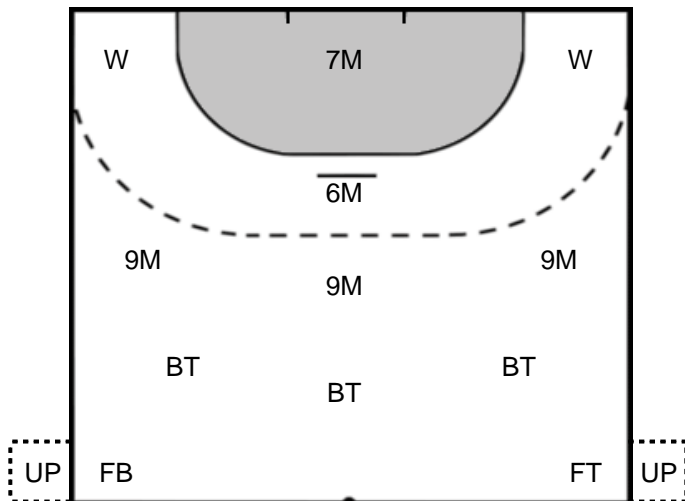

Saves: 1  
Shots: 12  
8 %

**84** DE OLIVEIRA PESSOA  
Mayssa Raquel

Saves: 1  
Shots: 7  
14 %

**Legend**

- %** Efficiency
- Ass.** Assists
- Pos.** Position
- GC.** Goals conceded
- 7M** 7-metre Shots
- W** Wing Shots (Right, Left)
- BT** Breakthrough (Right, Center, Left)
- FB** Fast Break
- 6M** 6-metre Shots
- 9M** 9-metre Shots (Right, Center, Left)
- FT** Free Throw
- ST** Steals
- BL** Blocks
- YC** Yellow Cards
- RC** Red Cards
- BC** Blue Cards
- 2m** 2 Minute Suspensions
- UP** Unassigned Position