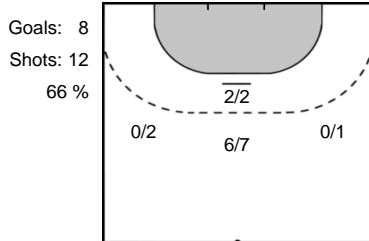

14 **TRANBORG**
Mette