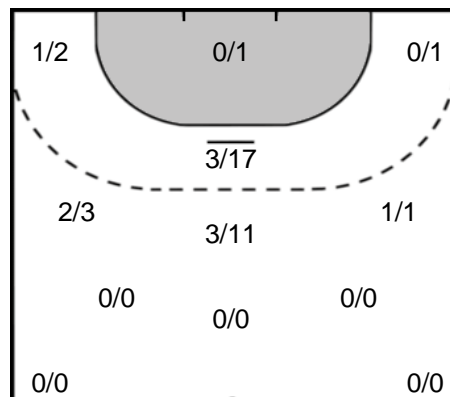

Goalkeeper Statistics

Odense HC (DEN)

Rostov-Don (RUS)