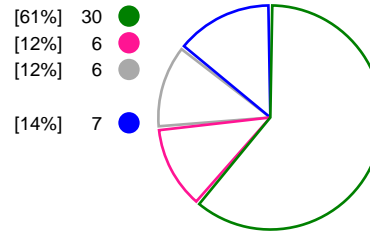

#### Rostov-Don (RUS)

**Total Shots (44)**

**1st Half Shots (18)**

**2nd Half Shots (26)**

**Total Shots (49)**

**2nd Half Shots (24)**

**1st Half Shots (25)**

● Goals ● Saves ● Missed ● Posts ● Blocks

## Player Statistics: Odense HC (DEN)

Goalkeeper	Total				All Saves/Shots					
No. Name	Saves	Shots	%	GC	7M	6M	9M	Wing	BT	FB
16 REINHARDT Althea Rebecca	5	24	21	19	0% (0/1)	21% (3/14)	25% (2/8)	0% (0/1)		
33 WESTER Tess (NED)	1	12	8	11	0% (0/1)	11% (1/9)	0% (0/2)			
<b>TOTALS</b>	<b>6</b>	<b>36</b>	<b>17</b>	<b>30</b>	<b>0% (0/2)</b>	<b>17% (4/23)</b>	<b>20% (2/10)</b>	<b>0% (0/1)</b>		