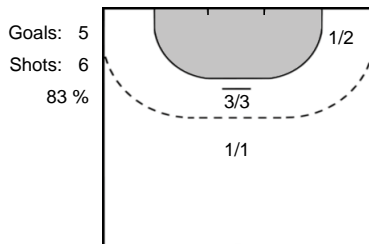

10 **DA SILVA QUINTINO**
Jessica