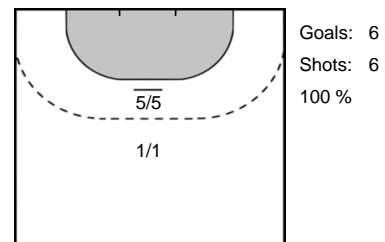

**MANAGAROVA**  
Iuliia **6**

Team Statistics Attack

Odense HC (DEN)

Rostov-Don (RUS)

**6** KYNDBOEL  
Freja Cohrt

Goals: 2  
Shots: 3  
66 %

**7** PETROVA  
Mayya

Goals: 3  
Shots: 4  
75 %