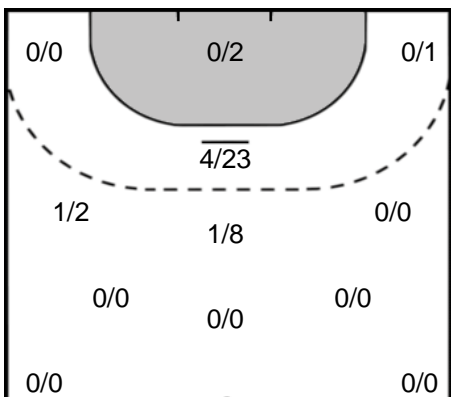

Goalkeeper Statistics

Odense HC (DEN)

Rostov-Don (RUS)