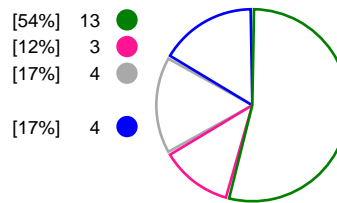

#### Rostov-Don (RUS)

**Total Shots (44)**

**1st Half Shots (18)**

**2nd Half Shots (26)**

**Total Shots (49)**

**2nd Half Shots (24)**

**1st Half Shots (25)**

● Goals ● Saves ● Missed ● Posts ● Blocks

## Player Statistics: Odense HC (DEN)

Goalkeeper	Total				All Saves/Shots					
No. Name	Saves	Shots	%	GC	7M	6M	9M	Wing	BT	FB
16 REINHARDT Althea Rebecca	5	24	21	19	0% (0/1)	21% (3/14)	25% (2/8)	0% (0/1)		
33 WESTER Tess (NED)	1	12	8	11	0% (0/1)	11% (1/9)	0% (0/2)			
<b>TOTALS</b>	<b>6</b>	<b>36</b>	<b>17</b>	<b>30</b>	<b>0% (0/2)</b>	<b>17% (4/23)</b>	<b>20% (2/10)</b>	<b>0% (0/1)</b>		