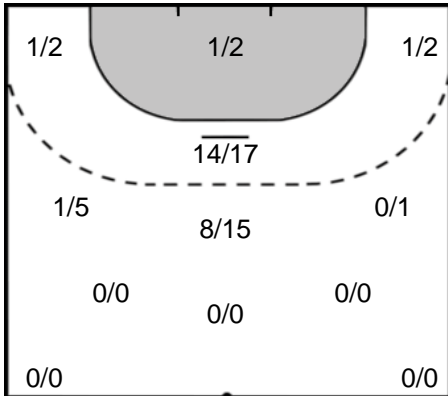

Team Statistics Attack

Odense HC (DEN)

Rostov-Don (RUS)