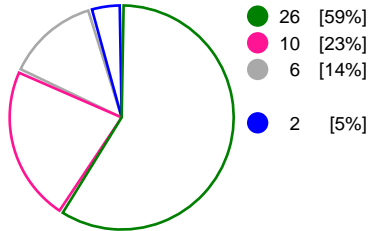

Match Statistics Shots

Odense HC (DEN)

Rostov-Don (RUS)

Total Shots (44)