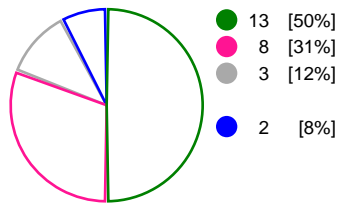

#### Rostov-Don (RUS)

**Total Shots (44)**

**1st Half Shots (18)**

**2nd Half Shots (26)**

**Total Shots (49)**

**2nd Half Shots (24)**

**1st Half Shots (25)**

● Goals ● Saves ● Missed ● Posts ● Blocks

## Player Statistics: Odense HC (DEN)

Goalkeeper	Total				All Saves/Shots					
No. Name	Saves	Shots	%	GC	7M	6M	9M	Wing	BT	FB
16 REINHARDT Althea Rebecca	5	24	21	19	0% (0/1)	21% (3/14)	25% (2/8)	0% (0/1)		
33 WESTER Tess (NED)	1	12	8	11	0% (0/1)	11% (1/9)	0% (0/2)			
<b>TOTALS</b>	<b>6</b>	<b>36</b>	<b>17</b>	<b>30</b>	<b>0% (0/2)</b>	<b>17% (4/23)</b>	<b>20% (2/10)</b>	<b>0% (0/1)</b>		