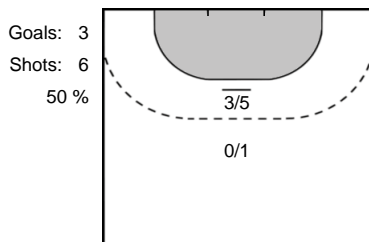

**MANAGAROVA**  
Iuliia **6**

Team Statistics Attack

Odense HC (DEN)

Rostov-Don (RUS)

**6** KYNDBOEL  
Freja Cohrt

Goals: 2  
Shots: 3  
66 %

**7** PETROVA  
Mayya

Goals: 3  
Shots: 4  
75 %