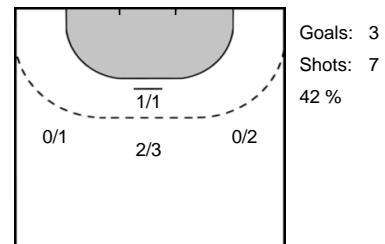

TAZHENOVA
Milana **51**