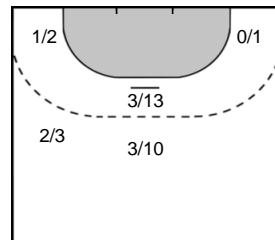

21 SEDOYKINA
Anna

Saves: 9
Shots: 29
31 %