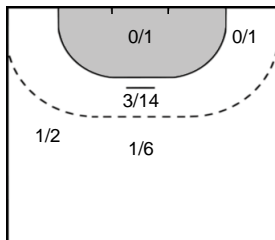

16 REINHARDT
Althea Rebecca

Saves: 5
Shots: 24
20 %