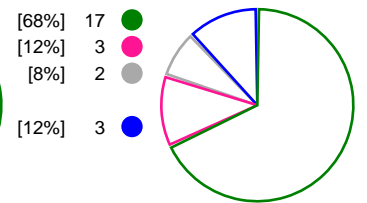

#### Rostov-Don (RUS)

**Total Shots (44)**

**1st Half Shots (18)**

**2nd Half Shots (26)**

**Total Shots (49)**

**2nd Half Shots (24)**

**1st Half Shots (25)**

● Goals ● Saves ● Missed ● Posts ● Blocks

## Player Statistics: Odense HC (DEN)

Goalkeeper	Total				All Saves/Shots					
No. Name	Saves	Shots	%	GC	7M	6M	9M	Wing	BT	FB
16 REINHARDT Althea Rebecca	5	24	21	19	0% (0/1)	21% (3/14)	25% (2/8)	0% (0/1)		
33 WESTER Tess (NED)	1	12	8	11	0% (0/1)	11% (1/9)	0% (0/2)			
<b>TOTALS</b>	<b>6</b>	<b>36</b>	<b>17</b>	<b>30</b>	<b>0% (0/2)</b>	<b>17% (4/23)</b>	<b>20% (2/10)</b>	<b>0% (0/1)</b>		