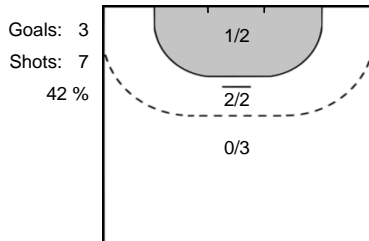

27 **OFFENDAL**
Nadia