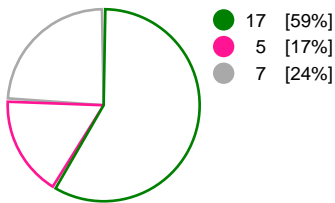

Metz Handball (FRA)			Kobenhavn Handball (DEN)			
Total	1st half	2nd half		2nd half	1st half	Total
36	19	17	Goals	11	13	24
57	28	29	Shots	26	25	51
63%	68%	59%	Shot Percentage	42%	52%	47%
0	0	0	Turnovers	0	0	0
0	0	0	Rule Technical Fouls	0	0	0
63%	68%	59%	Attack Percentage	42%	52%	47%
46	24	22	Shots on Goal	23	22	45
81%	86%	76%	On Target Percentage	88%	88%	88%
19	8	11	Saves	5	5	10
44%	38%	50%	GK Save Percentage	23%	21%	22%
4	2	2	7m Goals	1	1	2
5	2	3	7m Shots	1	1	2
80%	100%	66%	7m Percentage	100%	100%	100%
1	0	0	Fast Break Goals	0	0	0
8	5	3	Powerplay goals	1	0	1
0	0	0	Shorthanded goals	2	3	5
4	4	4	Most goals in succession	2	2	2
2	2	0	Yellow Cards	0	2	2
4	3	1	2 min Suspension	2	4	6
0	0	0	Red Cards	0	0	0
1	1	0	Team Timeouts	2	1	3

Match Statistics Shots

Metz Handball (FRA)

Kobenhavn Handball (DEN)

Total Shots (57)

1st Half Shots (28)

2nd Half Shots (29)

Total Shots (51)

2nd Half Shots (26)

1st Half Shots (25)

● Goals ● Saves ● Missed ● Posts ● Blocks

Player Statistics: Metz Handball (FRA)

Goalkeeper	Total				All Saves/Shots					
No. Name	Saves	Shots	%	GC	7M	6M	9M	Wing	BT	FB
1 GLAUSER Laura	11	22	50	11	0% (0/1)	52% (10/19)		50% (1/2)		
12 KAPITANOVIC Ivana (CRO)	8	21	38	13	0% (0/1)	41% (5/12)	42% (3/7)	0% (0/1)		
TOTALS	19	43	44	24	0% (0/2)	48% (15/31)	42% (3/7)	33% (1/3)		