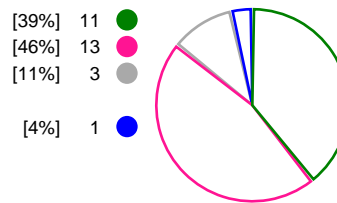

Metz Handball (FRA)			Kobenhavn Handball (DEN)			
Total	1st half	2nd half		2nd half	1st half	Total
36	19	17	Goals	11	13	24
57	28	29	Shots	26	25	51
63%	68%	59%	Shot Percentage	42%	52%	47%
0	0	0	Turnovers	0	0	0
0	0	0	Rule Technical Fouls	0	0	0
63%	68%	59%	Attack Percentage	42%	52%	47%
46	24	22	Shots on Goal	23	22	45
81%	86%	76%	On Target Percentage	88%	88%	88%
19	8	11	Saves	5	5	10
44%	38%	50%	GK Save Percentage	23%	21%	22%
4	2	2	7m Goals	1	1	2
5	2	3	7m Shots	1	1	2
80%	100%	66%	7m Percentage	100%	100%	100%
1	0	0	Fast Break Goals	0	0	0
8	5	3	Powerplay goals	1	0	1
0	0	0	Shorthanded goals	2	3	5
4	4	4	Most goals in succession	2	2	2
2	2	0	Yellow Cards	0	2	2
4	3	1	2 min Suspension	2	4	6
0	0	0	Red Cards	0	0	0
1	1	0	Team Timeouts	2	1	3

Match Statistics Shots

Metz Handball (FRA)

Kobenhavn Handball (DEN)

Total Shots (57)

1st Half Shots (28)

2nd Half Shots (29)

Total Shots (51)

2nd Half Shots (26)

1st Half Shots (25)

● Goals ● Saves ● Missed ● Posts ● Blocks

Player Statistics: Metz Handball (FRA)

Goalkeeper	Total				All Saves/Shots					
No. Name	Saves	Shots	%	GC	7M	6M	9M	Wing	BT	FB
1 GLAUSER Laura	11	22	50	11	0% (0/1)	52% (10/19)		50% (1/2)		
12 KAPITANOVIC Ivana (CRO)	8	21	38	13	0% (0/1)	41% (5/12)	42% (3/7)	0% (0/1)		
TOTALS	19	43	44	24	0% (0/2)	48% (15/31)	42% (3/7)	33% (1/3)		