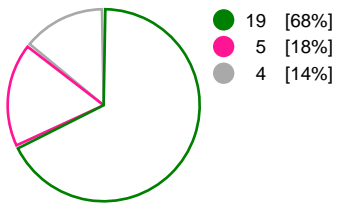

Metz Handball (FRA)			Kobenhavn Handball (DEN)			
Total	1st half	2nd half		2nd half	1st half	Total
36	19	17	Goals	11	13	24
57	28	29	Shots	26	25	51
63%	68%	59%	Shot Percentage	42%	52%	47%
0	0	0	Turnovers	0	0	0
0	0	0	Rule Technical Fouls	0	0	0
63%	68%	59%	Attack Percentage	42%	52%	47%
46	24	22	Shots on Goal	23	22	45
81%	86%	76%	On Target Percentage	88%	88%	88%
19	8	11	Saves	5	5	10
44%	38%	50%	GK Save Percentage	23%	21%	22%
4	2	2	7m Goals	1	1	2
5	2	3	7m Shots	1	1	2
80%	100%	66%	7m Percentage	100%	100%	100%
1	0	0	Fast Break Goals	0	0	0
8	5	3	Powerplay goals	1	0	1
0	0	0	Shorthanded goals	2	3	5
4	4	4	Most goals in succession	2	2	2
2	2	0	Yellow Cards	0	2	2
4	3	1	2 min Suspension	2	4	6
0	0	0	Red Cards	0	0	0
1	1	0	Team Timeouts	2	1	3

Match Statistics Shots

Metz Handball (FRA)

Kobenhavn Handball (DEN)

Total Shots (57)

1st Half Shots (28)

2nd Half Shots (29)

Total Shots (51)

2nd Half Shots (26)

1st Half Shots (25)

● Goals ● Saves ● Missed ● Posts ● Blocks

Player Statistics: Metz Handball (FRA)

Goalkeeper	Total				All Saves/Shots					
No. Name	Saves	Shots	%	GC	7M	6M	9M	Wing	BT	FB
1 GLAUSER Laura	11	22	50	11	0% (0/1)	52% (10/19)		50% (1/2)		
12 KAPITANOVIC Ivana (CRO)	8	21	38	13	0% (0/1)	41% (5/12)	42% (3/7)	0% (0/1)		
TOTALS	19	43	44	24	0% (0/2)	48% (15/31)	42% (3/7)	33% (1/3)		