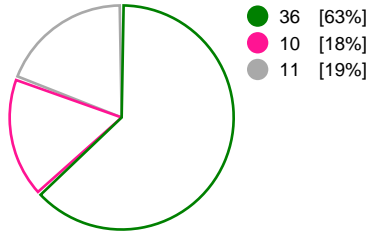

Metz Handball (FRA)			Kobenhavn Handball (DEN)			
Total	1st half	2nd half		2nd half	1st half	Total
36	19	17	Goals	11	13	24
57	28	29	Shots	26	25	51
63%	68%	59%	Shot Percentage	42%	52%	47%
0	0	0	Turnovers	0	0	0
0	0	0	Rule Technical Fouls	0	0	0
63%	68%	59%	Attack Percentage	42%	52%	47%
46	24	22	Shots on Goal	23	22	45
81%	86%	76%	On Target Percentage	88%	88%	88%
19	8	11	Saves	5	5	10
44%	38%	50%	GK Save Percentage	23%	21%	22%
4	2	2	7m Goals	1	1	2
5	2	3	7m Shots	1	1	2
80%	100%	66%	7m Percentage	100%	100%	100%
1	0	0	Fast Break Goals	0	0	0
8	5	3	Powerplay goals	1	0	1
0	0	0	Shorthanded goals	2	3	5
4	4	4	Most goals in succession	2	2	2
2	2	0	Yellow Cards	0	2	2
4	3	1	2 min Suspension	2	4	6
0	0	0	Red Cards	0	0	0
1	1	0	Team Timeouts	2	1	3

Match Statistics Shots

Metz Handball (FRA)

Kobenhavn Handball (DEN)

Total Shots (57)

1st Half Shots (28)

2nd Half Shots (29)

Total Shots (51)

2nd Half Shots (26)