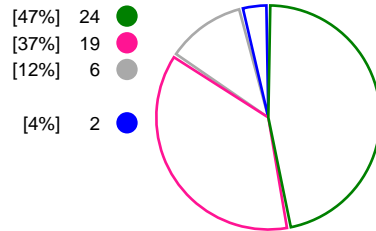

Metz Handball (FRA)			Kobenhavn Handball (DEN)			
Total	1st half	2nd half		2nd half	1st half	Total
36	19	17	Goals	11	13	24
57	28	29	Shots	26	25	51
63%	68%	59%	Shot Percentage	42%	52%	47%
0	0	0	Turnovers	0	0	0
0	0	0	Rule Technical Fouls	0	0	0
63%	68%	59%	Attack Percentage	42%	52%	47%
46	24	22	Shots on Goal	23	22	45
81%	86%	76%	On Target Percentage	88%	88%	88%
19	8	11	Saves	5	5	10
44%	38%	50%	GK Save Percentage	23%	21%	22%
4	2	2	7m Goals	1	1	2
5	2	3	7m Shots	1	1	2
80%	100%	66%	7m Percentage	100%	100%	100%
1	0	0	Fast Break Goals	0	0	0
8	5	3	Powerplay goals	1	0	1
0	0	0	Shorthanded goals	2	3	5
4	4	4	Most goals in succession	2	2	2
2	2	0	Yellow Cards	0	2	2
4	3	1	2 min Suspension	2	4	6
0	0	0	Red Cards	0	0	0
1	1	0	Team Timeouts	2	1	3

Match Statistics Shots

Metz Handball (FRA)

Kobenhavn Handball (DEN)

Total Shots (57)

1st Half Shots (28)

2nd Half Shots (29)

Total Shots (51)

2nd Half Shots (26)

1st Half Shots (25)

● Goals ● Saves ● Missed ● Posts ● Blocks

Player Statistics: Metz Handball (FRA)

Goalkeeper	Total				All Saves/Shots					
No. Name	Saves	Shots	%	GC	7M	6M	9M	Wing	BT	FB
1 GLAUSER Laura	11	22	50	11	0% (0/1)	52% (10/19)		50% (1/2)		
12 KAPITANOVIC Ivana (CRO)	8	21	38	13	0% (0/1)	41% (5/12)	42% (3/7)	0% (0/1)		
TOTALS	19	43	44	24	0% (0/2)	48% (15/31)	42% (3/7)	33% (1/3)		