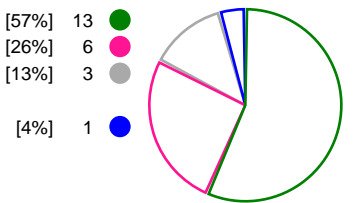

Metz Handball (FRA)			Kobenhavn Handball (DEN)			
Total	1st half	2nd half		2nd half	1st half	Total
36	19	17	Goals	11	13	24
57	28	29	Shots	26	25	51
63%	68%	59%	Shot Percentage	42%	52%	47%
0	0	0	Turnovers	0	0	0
0	0	0	Rule Technical Fouls	0	0	0
63%	68%	59%	Attack Percentage	42%	52%	47%
46	24	22	Shots on Goal	23	22	45
81%	86%	76%	On Target Percentage	88%	88%	88%
19	8	11	Saves	5	5	10
44%	38%	50%	GK Save Percentage	23%	21%	22%
4	2	2	7m Goals	1	1	2
5	2	3	7m Shots	1	1	2
80%	100%	66%	7m Percentage	100%	100%	100%
1	0	0	Fast Break Goals	0	0	0
8	5	3	Powerplay goals	1	0	1
0	0	0	Shorthanded goals	2	3	5
4	4	4	Most goals in succession	2	2	2
2	2	0	Yellow Cards	0	2	2
4	3	1	2 min Suspension	2	4	6
0	0	0	Red Cards	0	0	0
1	1	0	Team Timeouts	2	1	3

Match Statistics Shots

Metz Handball (FRA)

Kobenhavn Handball (DEN)

Total Shots (57)

1st Half Shots (28)

2nd Half Shots (29)

Total Shots (51)

2nd Half Shots (26)

1st Half Shots (25)

● Goals ● Saves ● Missed ● Posts ● Blocks

Player Statistics: Metz Handball (FRA)

Goalkeeper	Total				All Saves/Shots					
No. Name	Saves	Shots	%	GC	7M	6M	9M	Wing	BT	FB
1 GLAUSER Laura	11	22	50	11	0% (0/1)	52% (10/19)		50% (1/2)		
12 KAPITANOVIC Ivana (CRO)	8	21	38	13	0% (0/1)	41% (5/12)	42% (3/7)	0% (0/1)		
TOTALS	19	43	44	24	0% (0/2)	48% (15/31)	42% (3/7)	33% (1/3)		