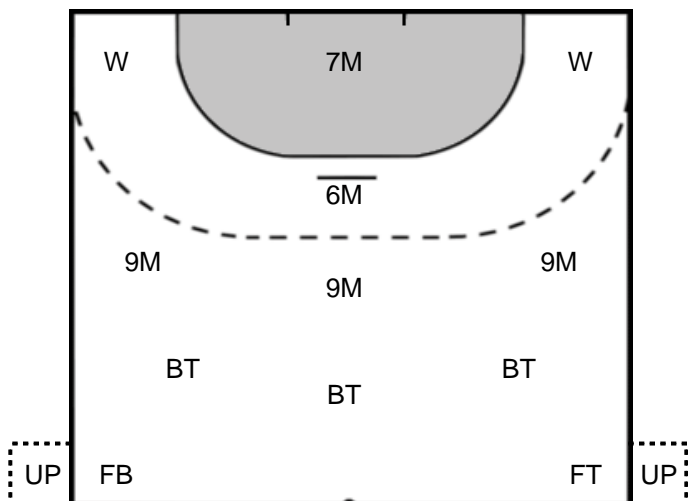

89 SANDO
Emliy Stang

Saves: 4
Shots: 29
13 %

33 WESTER
Tess

Saves: 4
Shots: 19
21 %

16 REINHARDT
Althea Rebecca

Saves: 0
Shots: 9
0 %

Legend

- %** Efficiency
- Ass.** Assists
- Pos.** Position
- GC.** Goals conceded
- 7M** 7-metre Shots
- W** Wing Shots (Right, Left)
- BT** Breakthrough (Right, Center, Left)
- FB** Fast Break
- 6M** 6-metre Shots
- 9M** 9-metre Shots (Right, Center, Left)
- FT** Free Throw
- ST** Steals
- BL** Blocks
- YC** Yellow Cards
- RC** Red Cards
- BC** Blue Cards
- 2m** 2 Minute Suspensions
- UP** Unassigned Position