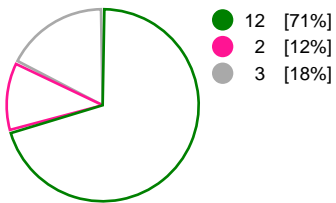

Match Statistics Shots

Kobenhavn Handball (DEN)

Odense HC (DEN)

Total Shots (37)

1st Half Shots (17)

2nd Half Shots (20)

Total Shots (31)

2nd Half Shots (18)

1st Half Shots (13)

● Goals ● Saves ● Missed ● Posts ● Blocks

Player Statistics: Kobenhavn Handball (DEN)

Goalkeeper	Total				All Saves/Shots					
No. Name	Saves	Shots	%	GC	7M	6M	9M	Wing	BT	FB
89 SANDO Emliy Stang (NOR)	4	29	14	25	0% (0/1)	9% (1/11)	11% (1/9)	28% (2/7)		
TOTALS	4	29	14	25	0% (0/1)	9% (1/11)	11% (1/9)	28% (2/7)		