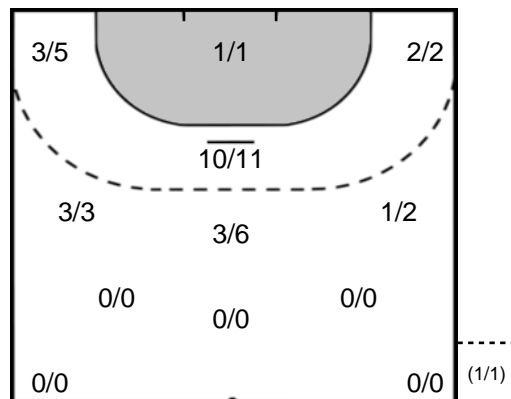

Odense HC (DEN)