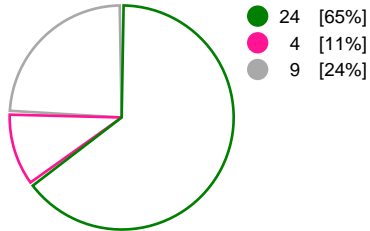

Match Statistics Shots

Kobenhavn Handball (DEN)

Odense HC (DEN)

Total Shots (37)