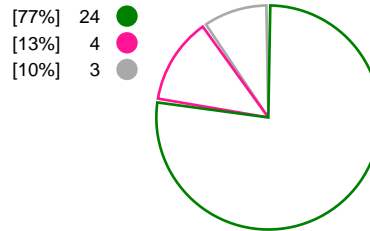

Match Statistics Shots

Kobenhavn Handball (DEN)

Odense HC (DEN)

Total Shots (37)

1st Half Shots (17)

2nd Half Shots (20)

Total Shots (31)

2nd Half Shots (18)

1st Half Shots (13)

● Goals ● Saves ● Missed ● Posts ● Blocks

Player Statistics: Kobenhavn Handball (DEN)

Goalkeeper	Total				All Saves/Shots					
No. Name	Saves	Shots	%	GC	7M	6M	9M	Wing	BT	FB
89 SANDO Emliy Stang (NOR)	4	29	14	25	0% (0/1)	9% (1/11)	11% (1/9)	28% (2/7)		
TOTALS	4	29	14	25	0% (0/1)	9% (1/11)	11% (1/9)	28% (2/7)		