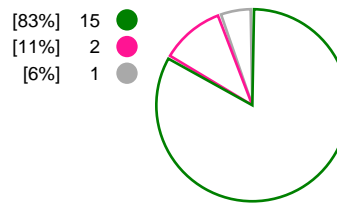

Match Statistics Shots

Kobenhavn Handball (DEN)

Odense HC (DEN)

Total Shots (37)

1st Half Shots (17)

2nd Half Shots (20)

Total Shots (31)

2nd Half Shots (18)

1st Half Shots (13)

● Goals ● Saves ● Missed ● Posts ● Blocks

Player Statistics: Kobenhavn Handball (DEN)

Goalkeeper	Total				All Saves/Shots					
No. Name	Saves	Shots	%	GC	7M	6M	9M	Wing	BT	FB
89 SANDO Emliy Stang (NOR)	4	29	14	25	0% (0/1)	9% (1/11)	11% (1/9)	28% (2/7)		
TOTALS	4	29	14	25	0% (0/1)	9% (1/11)	11% (1/9)	28% (2/7)		