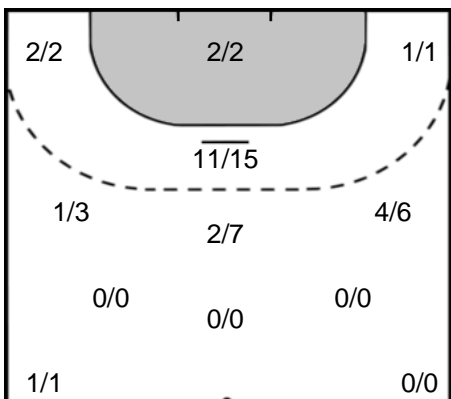

Team Statistics Attack

Kobenhavn Handball (DEN)