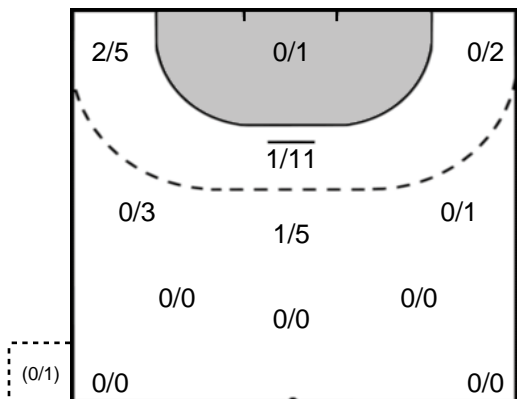

89 SANDO
Emliy Stang

Saves: 4
Shots: 29
13 %

33 WESTER
Tess

Saves: 4
Shots: 19
21 %

16 REINHARDT
Althea Rebecca

Saves: 0
Shots: 9
0 %

Legend

- %** Efficiency
- Ass.** Assists
- Pos.** Position
- GC.** Goals conceded
- 7M** 7-metre Shots
- W** Wing Shots (Right, Left)
- BT** Breakthrough (Right, Center, Left)
- FB** Fast Break
- 6M** 6-metre Shots
- 9M** 9-metre Shots (Right, Center, Left)
- FT** Free Throw
- ST** Steals
- BL** Blocks
- YC** Yellow Cards
- RC** Red Cards
- BC** Blue Cards
- 2m** 2 Minute Suspensions
- UP** Unassigned Position