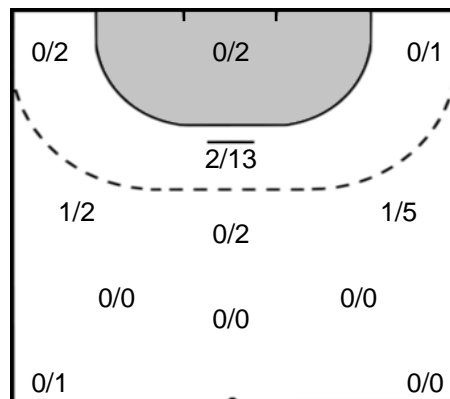

89 SANDO
Emliy Stang

Saves: 4
Shots: 29
13 %

33 WESTER
Tess

Saves: 4
Shots: 19
21 %

16 REINHARDT
Althea Rebecca

Saves: 0
Shots: 9
0 %

Legend

- %** Efficiency
- Ass.** Assists
- Pos.** Position
- GC.** Goals conceded
- 7M** 7-metre Shots
- W** Wing Shots (Right, Left)
- BT** Breakthrough (Right, Center, Left)
- FB** Fast Break
- 6M** 6-metre Shots
- 9M** 9-metre Shots (Right, Center, Left)
- FT** Free Throw
- ST** Steals
- BL** Blocks
- YC** Yellow Cards
- RC** Red Cards
- BC** Blue Cards
- 2m** 2 Minute Suspensions
- UP** Unassigned Position