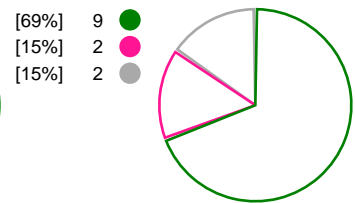

Match Statistics Shots

Kobenhavn Handball (DEN)

Odense HC (DEN)

Total Shots (37)

1st Half Shots (17)

2nd Half Shots (20)

Total Shots (31)

2nd Half Shots (18)

1st Half Shots (13)

● Goals ● Saves ● Missed ● Posts ● Blocks

Player Statistics: Kobenhavn Handball (DEN)

Goalkeeper	Total				All Saves/Shots					
No. Name	Saves	Shots	%	GC	7M	6M	9M	Wing	BT	FB
89 SANDO Emliy Stang (NOR)	4	29	14	25	0% (0/1)	9% (1/11)	11% (1/9)	28% (2/7)		
TOTALS	4	29	14	25	0% (0/1)	9% (1/11)	11% (1/9)	28% (2/7)		