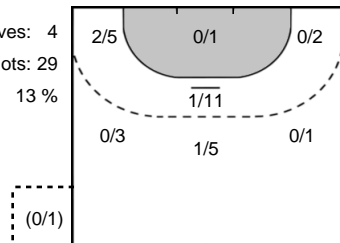

89 SANDO
Emliy Stang

Saves: 4
Shots: 29
13 %

33 WESTER
Tess

Saves: 4
Shots: 19
21 %

16 REINHARDT
Althea Rebecca

Saves: 0
Shots: 9
0 %

Legend

- %** Efficiency
- Ass.** Assists
- Pos.** Position
- GC.** Goals conceded
- 7M** 7-metre Shots
- W** Wing Shots (Right, Left)
- BT** Breakthrough (Right, Center, Left)
- FB** Fast Break
- 6M** 6-metre Shots
- 9M** 9-metre Shots (Right, Center, Left)
- FT** Free Throw
- ST** Steals
- BL** Blocks
- YC** Yellow Cards
- RC** Red Cards
- BC** Blue Cards
- 2m** 2 Minute Suspensions
- UP** Unassigned Position