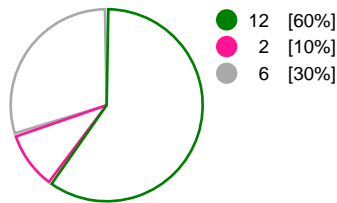

Match Statistics Shots

Kobenhavn Handball (DEN)

Odense HC (DEN)

Total Shots (37)

1st Half Shots (17)

2nd Half Shots (20)

Total Shots (31)

2nd Half Shots (18)

1st Half Shots (13)

● Goals ● Saves ● Missed ● Posts ● Blocks

Player Statistics: Kobenhavn Handball (DEN)

Goalkeeper	Total				All Saves/Shots					
No. Name	Saves	Shots	%	GC	7M	6M	9M	Wing	BT	FB
89 SANDO Emliy Stang (NOR)	4	29	14	25	0% (0/1)	9% (1/11)	11% (1/9)	28% (2/7)		
TOTALS	4	29	14	25	0% (0/1)	9% (1/11)	11% (1/9)	28% (2/7)		