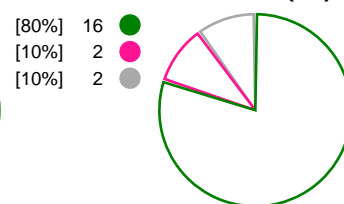

1st Half Shots (20)

● Goals ● Saves ● Missed ● Posts ● Blocks