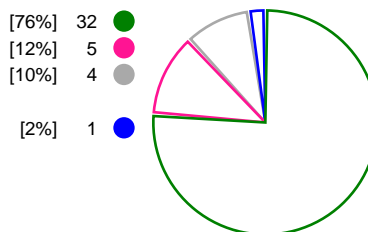

Brest Bretagne Handball (FRA)			Metz Handball (FRA)			
Total	1st half	2nd half	2nd half	1st half	Total	
21	9	12	Goals	16	16	32
47	25	22	Shots	22	20	42
45%	36%	55%	Shot Percentage	73%	80%	76%
0	0	0	Turnovers	0	0	0
0	0	0	Rule Technical Fouls	0	0	0
45%	36%	55%	Attack Percentage	73%	80%	76%
38	20	18	Shots on Goal	20	18	38
81%	80%	82%	On Target Percentage	91%	90%	90%
5	2	3	Saves	5	10	15
14%	11%	16%	GK Save Percentage	29%	53%	42%
3	0	3	7m Goals	0	3	3
4	1	3	7m Shots	0	3	3
75%	0%	100%	7m Percentage	0%	100%	100%
0	0	0	Fast Break Goals	0	0	0
6	0	6	Powerplay goals	1	6	7
1	1	0	Shorthanded goals	7	0	7
5	5	2	Most goals in succession	6	6	6
3	3	0	Yellow Cards	0	3	3
4	2	2	2 min Suspension	4	0	4
1	1	0	Red Cards	0	0	0
1	0	1	Team Timeouts	1	1	2

Match Statistics Shots

Brest Bretagne Handball (FRA)

Metz Handball (FRA)

Total Shots (47)

1st Half Shots (25)

2nd Half Shots (22)

Total Shots (42)

2nd Half Shots (22)