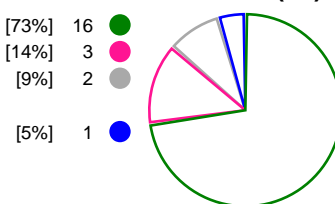

Brest Bretagne Handball (FRA)			Metz Handball (FRA)			
Total	1st half	2nd half	2nd half	1st half	Total	
21	9	12	Goals	16	16	32
47	25	22	Shots	22	20	42
45%	36%	55%	Shot Percentage	73%	80%	76%
0	0	0	Turnovers	0	0	0
0	0	0	Rule Technical Fouls	0	0	0
45%	36%	55%	Attack Percentage	73%	80%	76%
38	20	18	Shots on Goal	20	18	38
81%	80%	82%	On Target Percentage	91%	90%	90%
5	2	3	Saves	5	10	15
14%	11%	16%	GK Save Percentage	29%	53%	42%
3	0	3	7m Goals	0	3	3
4	1	3	7m Shots	0	3	3
75%	0%	100%	7m Percentage	0%	100%	100%
0	0	0	Fast Break Goals	0	0	0
6	0	6	Powerplay goals	1	6	7
1	1	0	Shorthanded goals	7	0	7
5	5	2	Most goals in succession	6	6	6
3	3	0	Yellow Cards	0	3	3
4	2	2	2 min Suspension	4	0	4
1	1	0	Red Cards	0	0	0
1	0	1	Team Timeouts	1	1	2

Match Statistics Shots

Brest Bretagne Handball (FRA)

Metz Handball (FRA)

Total Shots (47)

1st Half Shots (25)

2nd Half Shots (22)

Total Shots (42)

2nd Half Shots (22)