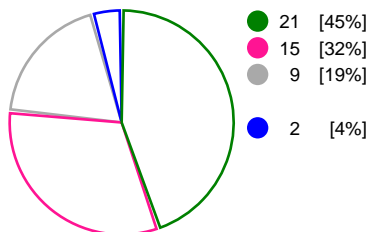

Match Statistics Shots

Brest Bretagne Handball (FRA)

Metz Handball (FRA)

Total Shots (47)