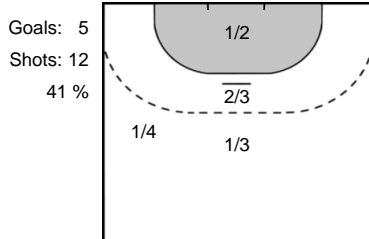

8 NEAGU Cristina Georgiana