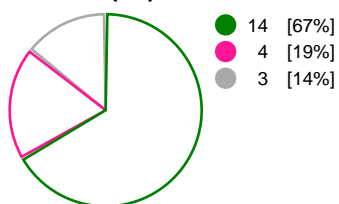

1st Half Shots (21)