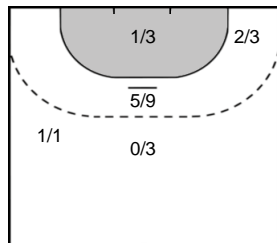

87 GRUBISIC Jelena

Saves: 9
Shots: 19
47 %