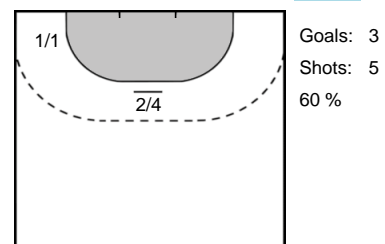

LAUENROTH Antje **5**