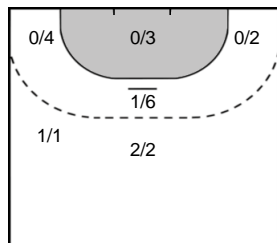

30 UNGUREANU Paula Claudia

Saves: 4
Shots: 18
22 %

Legend

- %** Efficiency
- Ass.** Assists
- Pos.** Position
- GC.** Goals conceded
- 7M** 7-metre Shots
- W** Wing Shots (Right, Left)
- BT** Breakthrough (Right, Center, Left)
- FB** Fast Break
- 6M** 6-metre Shots
- 9M** 9-metre Shots (Right, Center, Left)
- FT** Free Throw
- ST** Steals
- BL** Blocks
- YC** Yellow Cards
- RC** Red Cards
- BC** Blue Cards
- 2m** 2 Minute Suspensions
- UP** Unassigned Position