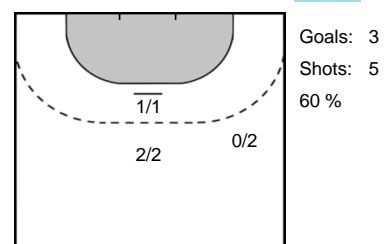

VAN DER HEIJDEN Laura **11**