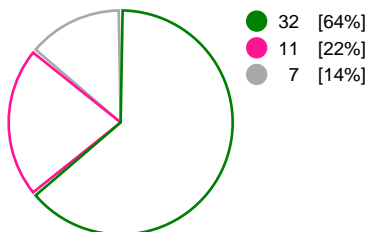

Match Statistics Shots

CSM Bucuresti (ROU)

Total Shots (50)