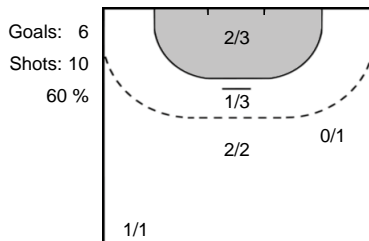

7 LEKIC Andrea