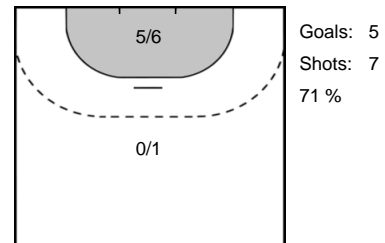

LOERPER Anna **10**