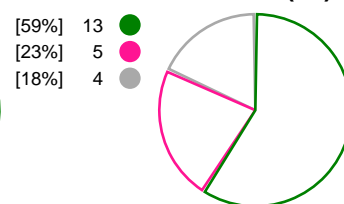

Match Statistics Shots

CSM Bucuresti (ROU)

Total Shots (50)

1st Half Shots (21)

2nd Half Shots (29)

SG BBM Bietigheim (GER)

Total Shots (43)

2nd Half Shots (21)

1st Half Shots (22)

● Goals
 ● Saves
 ● Missed
 ● Posts
 ● Blocks

Player Statistics: CSM Bucuresti (ROU)

Goalkeeper	Total				All Saves/Shots					
No. Name	Saves	Shots	%	GC	7M	6M	9M	Wing	BT	FB
30 UNGUREANU Paula Claudia	4	18	22	14	0% (0/3)	16% (1/6)	100% (3/3)	0% (0/6)		
87 GRUBISIC Jelena (CRO)	9	19	47	10	33% (1/3)	55% (5/9)	25% (1/4)	66% (2/3)		
TOTALS	13	37	35	24	16% (1/6)	40% (6/15)	57% (4/7)	22% (2/9)		

Player	Total				All Goals/Shots							Additional			Punishments		
No. Name	Pos.	Goals	Shots	%	7M	7M%	6M	9M	Wing	BT	FB	Ass.	ST	BL	YC	2m	RC
2 UDRISTOIU Aneta		1	2	50					1/2								
4 RADICEVIC Jovanka (MNE)		3	3	100			1/1				2/2						
5 CUREA Iulia Vasilica		2	3	67			1/2		1/1								
7 LEKIC Andrea (SRB)		6	10	60	2/3	66%	1/3	2/3			1/1						
8 NEAGU Cristina Georgiana		5	12	42	1/2	50%	2/3	2/7									
9 JACOBSEN Sabina Rosengren		0	0	0													
14 BAZALIU Bianca-Maria		1	2	50					1/2								
15 LAZOVIC Barbara (SLO)		1	2	50					1/2								
17 OMOREGIE Elizabeth (SLO)		3	3	100			2/2	1/1						1			
22 MANEA Oana Andreea		2	2	100			2/2										
24 KURTOVIC Amanda (NOR)		0	2	0					0/2								
30 UNGUREANU Paula Claudia		0	0	0													
37 HAGMAN Nathalie (SWE)		1	1	100					1/1								
72 CVIJIC Dragana (SRB)		2	2	100			2/2										2
77 MEHMEDOVIC Majda (MNE)		4	4	100					2/2		2/2		1				
87 GRUBISIC Jelena (CRO)		1	2	50							1/2		1				
Player TOTALS		32	50	64	3/5	60%	11/15	7/17	5/6		6/7		3				2