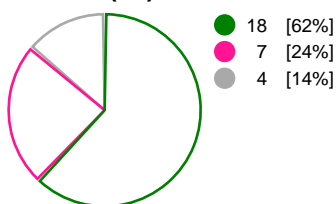

Match Statistics Shots

CSM Bucuresti (ROU)

Total Shots (50)

1st Half Shots (21)

2nd Half Shots (29)

SG BBM Bietigheim (GER)

Total Shots (43)

2nd Half Shots (21)

1st Half Shots (22)

● Goals
 ● Saves
 ● Missed
 ● Posts
 ● Blocks

Player Statistics: CSM Bucuresti (ROU)

Goalkeeper	Total				All Saves/Shots					
No. Name	Saves	Shots	%	GC	7M	6M	9M	Wing	BT	FB
30 UNGUREANU Paula Claudia	4	18	22	14	0% (0/3)	16% (1/6)	100% (3/3)	0% (0/6)		
87 GRUBISIC Jelena (CRO)	9	19	47	10	33% (1/3)	55% (5/9)	25% (1/4)	66% (2/3)		
TOTALS	13	37	35	24	16% (1/6)	40% (6/15)	57% (4/7)	22% (2/9)		