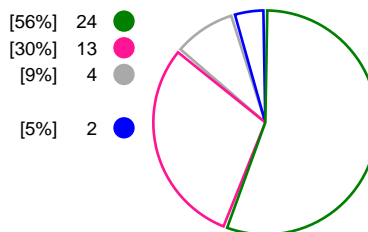

Match Statistics Shots

CSM Bucuresti (ROU)

Total Shots (50)

1st Half Shots (21)

2nd Half Shots (29)

SG BBM Bietigheim (GER)

Total Shots (43)

2nd Half Shots (21)

1st Half Shots (22)

● Goals
 ● Saves
 ● Missed
 ● Posts
 ● Blocks

Player Statistics: CSM Bucuresti (ROU)

Goalkeeper	Total				All Saves/Shots					
No. Name	Saves	Shots	%	GC	7M	6M	9M	Wing	BT	FB
30 UNGUREANU Paula Claudia	4	18	22	14	0% (0/3)	16% (1/6)	100% (3/3)	0% (0/6)		
87 GRUBISIC Jelena (CRO)	9	19	47	10	33% (1/3)	55% (5/9)	25% (1/4)	66% (2/3)		
TOTALS	13	37	35	24	16% (1/6)	40% (6/15)	57% (4/7)	22% (2/9)		

Player	Total				All Goals/Shots							Additional			Punishments		
No. Name	Pos.	Goals	Shots	%	7M	7M%	6M	9M	Wing	BT	FB	Ass.	ST	BL	YC	2m	RC
2 UDRISTOIU Aneta		1	2	50					1/2								
4 RADICEVIC Jovanka (MNE)		3	3	100			1/1				2/2						
5 CUREA Iulia Vasilica		2	3	67			1/2		1/1								
7 LEKIC Andrea (SRB)		6	10	60	2/3	66%	1/3	2/3			1/1						
8 NEAGU Cristina Georgiana		5	12	42	1/2	50%	2/3	2/7									
9 JACOBSEN Sabina Rosengren		0	0	0													
14 BAZALIU Bianca-Maria		1	2	50					1/2								
15 LAZOVIC Barbara (SLO)		1	2	50					1/2								
17 OMOREGIE Elizabeth (SLO)		3	3	100			2/2	1/1						1			
22 MANEA Oana Andreea		2	2	100			2/2										
24 KURTOVIC Amanda (NOR)		0	2	0					0/2								
30 UNGUREANU Paula Claudia		0	0	0													
37 HAGMAN Nathalie (SWE)		1	1	100					1/1								
72 CVIJIC Dragana (SRB)		2	2	100			2/2										2
77 MEHMEDOVIC Majda (MNE)		4	4	100					2/2		2/2		1				
87 GRUBISIC Jelena (CRO)		1	2	50							1/2		1				
Player TOTALS		32	50	64	3/5	60%	11/15	7/17	5/6		6/7		3				2