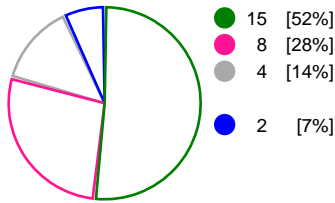

Match Statistics Shots

CSM Bucuresti (ROU)

Vipers Kristiansand (NOR)

Total Shots (52)

1st Half Shots (23)

2nd Half Shots (29)

Total Shots (55)

2nd Half Shots (26)

1st Half Shots (29)

● Goals
 ● Saves
 ● Missed
 ● Posts
 ● Blocks

Player Statistics: CSM Bucuresti (ROU)

Goalkeeper	Total				All Saves/Shots					
No. Name	Saves	Shots	%	GC	7M	6M	9M	Wing	BT	FB
30 UNGUREANU Paula Claudia	2	10	20	8		25% (1/4)	25% (1/4)	0% (0/2)		
87 GRUBISIC Jelena (CRO)	14	37	38	23	50% (2/4)	50% (5/10)	35% (5/14)	22% (2/9)		
TOTALS	16	47	34	31	50% (2/4)	42% (6/14)	33% (6/18)	18% (2/11)		