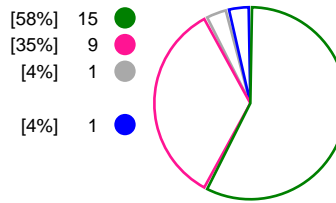

Match Statistics Shots

CSM Bucuresti (ROU)

Vipers Kristiansand (NOR)

Total Shots (52)

1st Half Shots (23)

2nd Half Shots (29)

Total Shots (55)

2nd Half Shots (26)

1st Half Shots (29)

● Goals
 ● Saves
 ● Missed
 ● Posts
 ● Blocks

Player Statistics: CSM Bucuresti (ROU)

Goalkeeper	Total				All Saves/Shots					
No. Name	Saves	Shots	%	GC	7M	6M	9M	Wing	BT	FB
30 UNGUREANU Paula Claudia	2	10	20	8		25% (1/4)	25% (1/4)	0% (0/2)		
87 GRUBISIC Jelena (CRO)	14	37	38	23	50% (2/4)	50% (5/10)	35% (5/14)	22% (2/9)		
TOTALS	16	47	34	31	50% (2/4)	42% (6/14)	33% (6/18)	18% (2/11)		