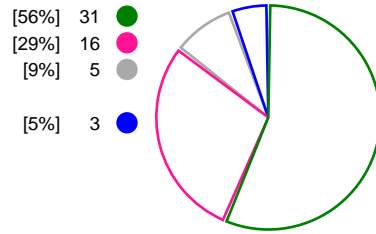

Match Statistics Shots

CSM Bucuresti (ROU)

Vipers Kristiansand (NOR)

Total Shots (52)

1st Half Shots (23)

2nd Half Shots (29)

Total Shots (55)

2nd Half Shots (26)

1st Half Shots (29)

● Goals
 ● Saves
 ● Missed
 ● Posts
 ● Blocks

Player Statistics: CSM Bucuresti (ROU)

Goalkeeper	Total				All Saves/Shots					
No. Name	Saves	Shots	%	GC	7M	6M	9M	Wing	BT	FB
30 UNGUREANU Paula Claudia	2	10	20	8		25% (1/4)	25% (1/4)	0% (0/2)		
87 GRUBISIC Jelena (CRO)	14	37	38	23	50% (2/4)	50% (5/10)	35% (5/14)	22% (2/9)		
TOTALS	16	47	34	31	50% (2/4)	42% (6/14)	33% (6/18)	18% (2/11)		

Player	Total				All Goals/Shots							Additional			Punishments		
No. Name	Pos.	Goals	Shots	%	7M	7M%	6M	9M	Wing	BT	FB	Ass.	ST	BL	YC	2m	RC
2 UDRISTOIU Aneta		0	0	0													
4 RADICEVIC Jovanka (MNE)		8	12	67	2/3	66%	1/1		5/8								
5 CUREA Iulia Vasilica		0	1	0					0/1								
7 LEKIC Andrea (SRB)		4	9	44	1/2	50%	2/2	1/5									
8 NEAGU Cristina Georgiana		8	16	50	3/4	75%	1/2	4/10							1		
9 JACOBSEN Sabina Rosengren		0	0	0													
14 BAZALIU Bianca-Maria		0	0	0													
15 LAZOVIC Barbara (SLO)		0	0	0									1				
17 OMOREGIE Elizabeth (SLO)		0	0	0													
22 MANEA Oana Andreea		1	1	100			1/1										1
24 KURTOVIC Amanda (NOR)		2	5	40			2/3	0/2									
30 UNGUREANU Paula Claudia		0	0	0													
37 HAGMAN Nathalie (SWE)		0	0	0													
72 CVIJIC Dragana (SRB)		0	2	0			0/2								1		
77 MEHMEDOVIC Majda (MNE)		3	6	50			2/2	1/4									1
87 GRUBISIC Jelena (CRO)		0	0	0													
Player TOTALS		26	52	50	6/9	66%	9/13	5/17	6/13			1			2	2	