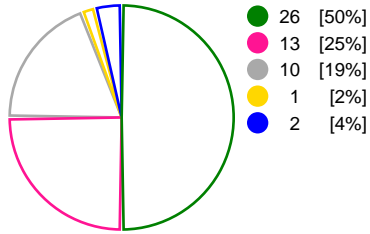

CSM Bucuresti (ROU)			Vipers Kristiansand (NOR)			
Total	1st half	2nd half	2nd half	1st half	Total	
26	11	15	Goals	15	16	31
52	23	29	Shots	26	29	55
50%	48%	52%	Shot Percentage	58%	55%	56%
0	0	0	Turnovers	0	0	0
0	0	0	Rule Technical Fouls	0	0	0
50%	48%	52%	Attack Percentage	58%	55%	56%
42	17	25	Shots on Goal	25	25	50
81%	74%	86%	On Target Percentage	96%	86%	91%
16	7	9	Saves	8	5	13
34%	30%	38%	GK Save Percentage	35%	31%	33%
6	3	3	7m Goals	2	0	2
9	5	4	7m Shots	3	1	4
66%	60%	75%	7m Percentage	66%	0%	50%
0	0	0	Fast Break Goals	0	0	0
5	2	3	Powerplay goals	3	0	3
2	0	2	Shorthanded goals	2	1	3
3	3	2	Most goals in succession	2	5	5
2	2	0	Yellow Cards	0	2	2
2	0	2	2 min Suspension	2	1	3
0	0	0	Red Cards	0	0	0
3	2	1	Team Timeouts	2	1	3

Match Statistics Shots

CSM Bucuresti (ROU)

Vipers Kristiansand (NOR)

Total Shots (52)

1st Half Shots (23)

2nd Half Shots (29)

Total Shots (55)

2nd Half Shots (26)