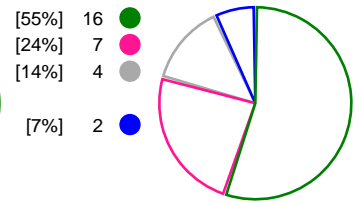

Match Statistics Shots

CSM Bucuresti (ROU)

Vipers Kristiansand (NOR)

Total Shots (52)

1st Half Shots (23)

2nd Half Shots (29)

Total Shots (55)

2nd Half Shots (26)

1st Half Shots (29)

● Goals
 ● Saves
 ● Missed
 ● Posts
 ● Blocks

Player Statistics: CSM Bucuresti (ROU)

Goalkeeper	Total				All Saves/Shots					
No. Name	Saves	Shots	%	GC	7M	6M	9M	Wing	BT	FB
30 UNGUREANU Paula Claudia	2	10	20	8		25% (1/4)	25% (1/4)	0% (0/2)		
87 GRUBISIC Jelena (CRO)	14	37	38	23	50% (2/4)	50% (5/10)	35% (5/14)	22% (2/9)		
TOTALS	16	47	34	31	50% (2/4)	42% (6/14)	33% (6/18)	18% (2/11)		

Player	Total				All Goals/Shots							Additional			Punishments		
No. Name	Pos.	Goals	Shots	%	7M	7M%	6M	9M	Wing	BT	FB	Ass.	ST	BL	YC	2m	RC
2 UDRISTOIU Aneta		0	0	0													
4 RADICEVIC Jovanka (MNE)		8	12	67	2/3	66%	1/1		5/8								
5 CUREA Iulia Vasilica		0	1	0					0/1								
7 LEKIC Andrea (SRB)		4	9	44	1/2	50%	2/2	1/5									
8 NEAGU Cristina Georgiana		8	16	50	3/4	75%	1/2	4/10							1		
9 JACOBSEN Sabina Rosengren		0	0	0													
14 BAZALIU Bianca-Maria		0	0	0													
15 LAZOVIC Barbara (SLO)		0	0	0									1				
17 OMOREGIE Elizabeth (SLO)		0	0	0													
22 MANEA Oana Andreea		1	1	100			1/1										1
24 KURTOVIC Amanda (NOR)		2	5	40			2/3	0/2									
30 UNGUREANU Paula Claudia		0	0	0													
37 HAGMAN Nathalie (SWE)		0	0	0													
72 CVIJIC Dragana (SRB)		0	2	0			0/2								1		
77 MEHMEDOVIC Majda (MNE)		3	6	50			2/2	1/4									1
87 GRUBISIC Jelena (CRO)		0	0	0													
Player TOTALS		26	52	50	6/9	66%	9/13	5/17	6/13			1			2	2	