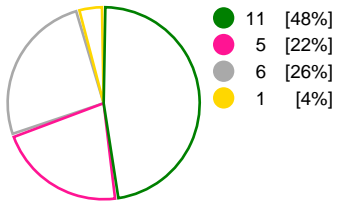

Match Statistics Shots

CSM Bucuresti (ROU)

Vipers Kristiansand (NOR)

Total Shots (52)

1st Half Shots (23)

2nd Half Shots (29)

Total Shots (55)

2nd Half Shots (26)

1st Half Shots (29)

● Goals
 ● Saves
 ● Missed
 ● Posts
 ● Blocks

Player Statistics: CSM Bucuresti (ROU)

Goalkeeper	Total				All Saves/Shots					
No. Name	Saves	Shots	%	GC	7M	6M	9M	Wing	BT	FB
30 UNGUREANU Paula Claudia	2	10	20	8		25% (1/4)	25% (1/4)	0% (0/2)		
87 GRUBISIC Jelena (CRO)	14	37	38	23	50% (2/4)	50% (5/10)	35% (5/14)	22% (2/9)		
TOTALS	16	47	34	31	50% (2/4)	42% (6/14)	33% (6/18)	18% (2/11)		

Player	Total				All Goals/Shots							Additional			Punishments		
No. Name	Pos.	Goals	Shots	%	7M	7M%	6M	9M	Wing	BT	FB	Ass.	ST	BL	YC	2m	RC
2 UDRISTOIU Aneta		0	0	0													
4 RADICEVIC Jovanka (MNE)		8	12	67	2/3	66%	1/1		5/8								
5 CUREA Iulia Vasilica		0	1	0					0/1								
7 LEKIC Andrea (SRB)		4	9	44	1/2	50%	2/2	1/5									
8 NEAGU Cristina Georgiana		8	16	50	3/4	75%	1/2	4/10							1		
9 JACOBSEN Sabina Rosengren		0	0	0													
14 BAZALIU Bianca-Maria		0	0	0													
15 LAZOVIC Barbara (SLO)		0	0	0									1				
17 OMOREGIE Elizabeth (SLO)		0	0	0													
22 MANEA Oana Andreea		1	1	100			1/1										1
24 KURTOVIC Amanda (NOR)		2	5	40			2/3	0/2									
30 UNGUREANU Paula Claudia		0	0	0													
37 HAGMAN Nathalie (SWE)		0	0	0													
72 CVIJIC Dragana (SRB)		0	2	0			0/2								1		
77 MEHMEDOVIC Majda (MNE)		3	6	50			2/2	1/4									1
87 GRUBISIC Jelena (CRO)		0	0	0													
Player TOTALS		26	52	50	6/9	66%	9/13	5/17	6/13			1			2	2	