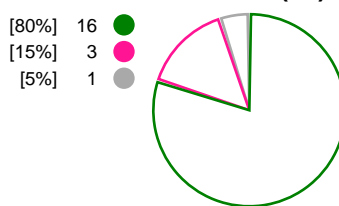

Match Statistics Shots

SG BBM Bietigheim (GER)

CSM Bucuresti (ROU)

Total Shots (44)

Total Shots (41)

1st Half Shots (23)

2nd Half Shots (21)

2nd Half Shots (20)

1st Half Shots (21)

● Goals
 ● Saves
 ● Missed
 ● Posts
 ● Blocks

Player Statistics: SG BBM Bietigheim (GER)

| Goalkeeper | Total | | | | All Saves/Shots | | | | | | |
|------------|------------------------------|----------|-----------|-----------|-----------------|------------------|-------------------|-------------------|------------------|----|----|
| | No. Name | Saves | Shots | % | GC | 7M | 6M | 9M | Wing | BT | FB |
| | 12 ECKERLE Dinah | 7 | 30 | 23 | 23 | 25% (1/4) | 30% (3/10) | 30% (3/10) | 0% (0/6) | | |
| | 23 SALAMAKHA Valentyna (AZE) | 1 | 6 | 17 | 5 | 0% (0/1) | 0% (0/1) | 0% (0/1) | 33% (1/3) | | |
| | TOTALS | 8 | 36 | 22 | 28 | 20% (1/5) | 27% (3/11) | 27% (3/11) | 11% (1/9) | | |