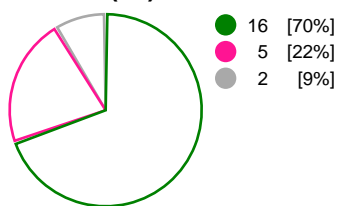

Match Statistics Shots

SG BBM Bietigheim (GER)

CSM Bucuresti (ROU)

Total Shots (44)

Total Shots (41)

1st Half Shots (23)

2nd Half Shots (21)

2nd Half Shots (20)

1st Half Shots (21)

● Goals
 ● Saves
 ● Missed
 ● Posts
 ● Blocks

Player Statistics: SG BBM Bietigheim (GER)

| Goalkeeper | Total | | | | All Saves/Shots | | | | | | |
|------------|------------------------------|----------|-----------|-----------|-----------------|------------------|-------------------|-------------------|------------------|----|----|
| | No. Name | Saves | Shots | % | GC | 7M | 6M | 9M | Wing | BT | FB |
| | 12 ECKERLE Dinah | 7 | 30 | 23 | 23 | 25% (1/4) | 30% (3/10) | 30% (3/10) | 0% (0/6) | | |
| | 23 SALAMAKHA Valentyna (AZE) | 1 | 6 | 17 | 5 | 0% (0/1) | 0% (0/1) | 0% (0/1) | 33% (1/3) | | |
| | TOTALS | 8 | 36 | 22 | 28 | 20% (1/5) | 27% (3/11) | 27% (3/11) | 11% (1/9) | | |