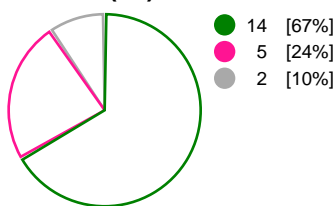

Match Statistics Shots

SG BBM Bietigheim (GER)

CSM Bucuresti (ROU)

Total Shots (44)

Total Shots (41)

1st Half Shots (23)

2nd Half Shots (21)

2nd Half Shots (20)

1st Half Shots (21)

● Goals
 ● Saves
 ● Missed
 ● Posts
 ● Blocks

Player Statistics: SG BBM Bietigheim (GER)

| Goalkeeper | Total | | | | All Saves/Shots | | | | | | |
|------------|------------------------------|----------|-----------|-----------|-----------------|------------------|-------------------|-------------------|------------------|----|----|
| | No. Name | Saves | Shots | % | GC | 7M | 6M | 9M | Wing | BT | FB |
| | 12 ECKERLE Dinah | 7 | 30 | 23 | 23 | 25% (1/4) | 30% (3/10) | 30% (3/10) | 0% (0/6) | | |
| | 23 SALAMAKHA Valentyna (AZE) | 1 | 6 | 17 | 5 | 0% (0/1) | 0% (0/1) | 0% (0/1) | 33% (1/3) | | |
| | TOTALS | 8 | 36 | 22 | 28 | 20% (1/5) | 27% (3/11) | 27% (3/11) | 11% (1/9) | | |