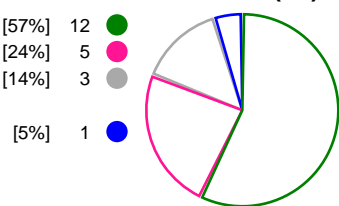

Match Statistics Shots

SG BBM Bietigheim (GER)

CSM Bucuresti (ROU)

Total Shots (44)

Total Shots (41)

1st Half Shots (23)

2nd Half Shots (21)

2nd Half Shots (20)

1st Half Shots (21)

● Goals
 ● Saves
 ● Missed
 ● Posts
 ● Blocks

Player Statistics: SG BBM Bietigheim (GER)

| Goalkeeper | Total | | | | All Saves/Shots | | | | | | |
|------------|------------------------------|----------|-----------|-----------|-----------------|------------------|-------------------|-------------------|------------------|----|----|
| | No. Name | Saves | Shots | % | GC | 7M | 6M | 9M | Wing | BT | FB |
| | 12 ECKERLE Dinah | 7 | 30 | 23 | 23 | 25% (1/4) | 30% (3/10) | 30% (3/10) | 0% (0/6) | | |
| | 23 SALAMAKHA Valentyna (AZE) | 1 | 6 | 17 | 5 | 0% (0/1) | 0% (0/1) | 0% (0/1) | 33% (1/3) | | |
| | TOTALS | 8 | 36 | 22 | 28 | 20% (1/5) | 27% (3/11) | 27% (3/11) | 11% (1/9) | | |