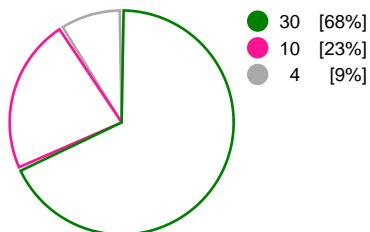

Match Statistics Shots

SG BBM Bietigheim (GER)

CSM Bucuresti (ROU)

Total Shots (44)