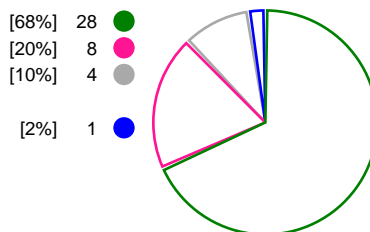

Match Statistics Shots

SG BBM Bietigheim (GER)

CSM Bucuresti (ROU)

Total Shots (44)

Total Shots (41)

1st Half Shots (23)

2nd Half Shots (21)

2nd Half Shots (20)

1st Half Shots (21)

● Goals
 ● Saves
 ● Missed
 ● Posts
 ● Blocks

Player Statistics: SG BBM Bietigheim (GER)

| Goalkeeper | Total | | | | All Saves/Shots | | | | | | |
|------------|------------------------------|----------|-----------|-----------|-----------------|------------------|-------------------|-------------------|------------------|----|----|
| | No. Name | Saves | Shots | % | GC | 7M | 6M | 9M | Wing | BT | FB |
| | 12 ECKERLE Dinah | 7 | 30 | 23 | 23 | 25% (1/4) | 30% (3/10) | 30% (3/10) | 0% (0/6) | | |
| | 23 SALAMAKHA Valentyna (AZE) | 1 | 6 | 17 | 5 | 0% (0/1) | 0% (0/1) | 0% (0/1) | 33% (1/3) | | |
| | TOTALS | 8 | 36 | 22 | 28 | 20% (1/5) | 27% (3/11) | 27% (3/11) | 11% (1/9) | | |