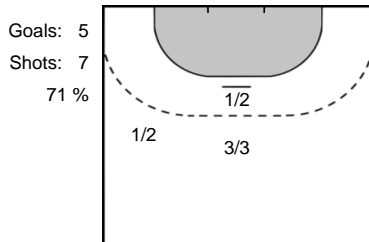

Team Statistics Attack

CSM Bucuresti (ROU)

FTC-Rail Cargo Hungaria (HUN)

8 NEAGU
Cristina Georgiana

HAFRA
Noemi **45**

77 MEHMEDOVIC
Majda

KOVACSICS
Aniko **91**

7 LEKIC
Andrea