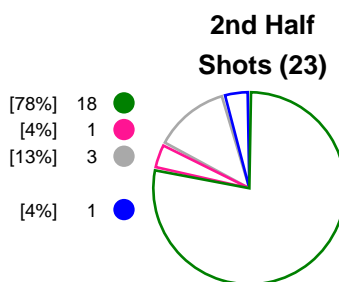

Match Statistics Shots

CSM Bucuresti (ROU)

FTC-Rail Cargo Hungaria (HUN)

● Goals ● Saves ● Missed ● Posts ● Blocks

Player Statistics: CSM Bucuresti (ROU)

Goalkeeper	Total				All Saves/Shots					
No. Name	Saves	Shots	%	GC	7M	6M	9M	Wing	BT	FB
30 UNGUREANU Paula Claudia	1	12	8	11		0% (0/4)	20% (1/5)	0% (0/2)		0% (0/1)
87 GRUBISIC Jelena (CRO)	5	25	20	20	0% (0/1)	16% (1/6)	36% (4/11)	0% (0/7)		
TOTALS	6	37	16	31	0% (0/1)	10% (1/10)	31% (5/16)	0% (0/9)		0% (0/1)

Player	Total				All Goals/Shots								Additional			Punishments	
No. Name	Pos.	Goals	Shots	%	7M	7M%	6M	9M	Wing	BT	FB	Ass.	ST	BL	YC	2m	RC
2 UDRISTOIU Aneta		0	0	0													
4 RADICEVIC Jovanka (MNE)		3	5	60			1/2		2/3				1				
5 CUREA Iulia Vasilica		0	0	0													
7 LEKIC Andrea (SRB)		5	7	71			1/2	4/5									1
8 NEAGU Cristina Georgiana		9	15	60	2/2	100%	1/1	6/12					2		1		
9 JACOBSEN Sabina Rosengren		0	0	0													
14 BAZALIU Bianca-Maria		0	0	0													
15 LAZOVIC Barbara (SLO)		0	0	0													
17 OMOREGIE Elizabeth (SLO)		2	2	100			2/2										1
22 MANEA Oana Andreea		0	0	0													
24 KURTOVIC Amanda (NOR)		6	6	100			2/2	4/4									1
30 UNGUREANU Paula Claudia		0	0	0													
37 HAGMAN Nathalie (SWE)		0	0	0													
72 CVIJIC Dragana (SRB)		3	5	60			2/4				1/1		1		1		2
77 MEHMEDOVIC Majda (MNE)		8	9	89			4/4		4/5				2				
87 GRUBISIC Jelena (CRO)		0	0	0													
Player TOTALS		36	49	73	2/2	100%	13/17	14/21	6/8		1/1		6		3		4

Officials	Punishments		
No. Name	YC	2m	RC
A JOHANSSON Magnus			
B VASILE Adrian			
C CIOBANU Mihaela			
D OANCEA Florin			
TEAM			
TOTALS	3	4