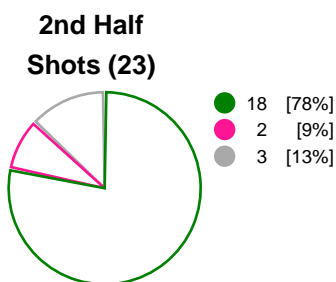

Match Statistics Shots

CSM Bucuresti (ROU)

FTC-Rail Cargo Hungaria (HUN)

● Goals ● Saves ● Missed ● Posts ● Blocks

Player Statistics: CSM Bucuresti (ROU)

Goalkeeper	Total				All Saves/Shots					
No. Name	Saves	Shots	%	GC	7M	6M	9M	Wing	BT	FB
30 UNGUREANU Paula Claudia	1	12	8	11		0% (0/4)	20% (1/5)	0% (0/2)		0% (0/1)
87 GRUBISIC Jelena (CRO)	5	25	20	20	0% (0/1)	16% (1/6)	36% (4/11)	0% (0/7)		
TOTALS	6	37	16	31	0% (0/1)	10% (1/10)	31% (5/16)	0% (0/9)		0% (0/1)

Player	Total				All Goals/Shots								Additional			Punishments	
No. Name	Pos.	Goals	Shots	%	7M	7M%	6M	9M	Wing	BT	FB	Ass.	ST	BL	YC	2m	RC
2 UDRISTOIU Aneta		0	0	0													
4 RADICEVIC Jovanka (MNE)		3	5	60			1/2		2/3				1				
5 CUREA Iulia Vasilica		0	0	0													
7 LEKIC Andrea (SRB)		5	7	71			1/2	4/5									1
8 NEAGU Cristina Georgiana		9	15	60	2/2	100%	1/1	6/12					2		1		
9 JACOBSEN Sabina Rosengren		0	0	0													
14 BAZALIU Bianca-Maria		0	0	0													
15 LAZOVIC Barbara (SLO)		0	0	0													
17 OMOREGIE Elizabeth (SLO)		2	2	100			2/2										1
22 MANEA Oana Andreea		0	0	0													
24 KURTOVIC Amanda (NOR)		6	6	100			2/2	4/4									1
30 UNGUREANU Paula Claudia		0	0	0													
37 HAGMAN Nathalie (SWE)		0	0	0													
72 CVIJIC Dragana (SRB)		3	5	60			2/4				1/1		1		1		2
77 MEHMEDOVIC Majda (MNE)		8	9	89			4/4		4/5				2				
87 GRUBISIC Jelena (CRO)		0	0	0													
Player TOTALS		36	49	73	2/2	100%	13/17	14/21	6/8		1/1		6		3		4

Officials	Punishments		
No. Name	YC	2m	RC
A JOHANSSON Magnus			
B VASILE Adrian			
C CIOBANU Mihaela			
D OANCEA Florin			
TEAM			
TOTALS	3	4