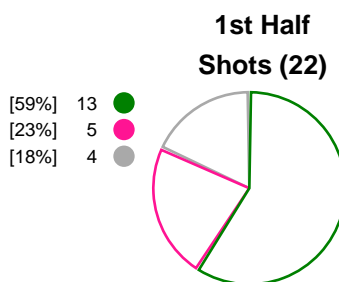

Match Statistics Shots

CSM Bucuresti (ROU)

FTC-Rail Cargo Hungaria (HUN)

● Goals ● Saves ● Missed ● Posts ● Blocks

Player Statistics: CSM Bucuresti (ROU)

Goalkeeper	Total				All Saves/Shots					
No. Name	Saves	Shots	%	GC	7M	6M	9M	Wing	BT	FB
30 UNGUREANU Paula Claudia	1	12	8	11		0% (0/4)	20% (1/5)	0% (0/2)		0% (0/1)
87 GRUBISIC Jelena (CRO)	5	25	20	20	0% (0/1)	16% (1/6)	36% (4/11)	0% (0/7)		
TOTALS	6	37	16	31	0% (0/1)	10% (1/10)	31% (5/16)	0% (0/9)		0% (0/1)

Player	Total				All Goals/Shots								Additional			Punishments	
No. Name	Pos.	Goals	Shots	%	7M	7M%	6M	9M	Wing	BT	FB	Ass.	ST	BL	YC	2m	RC
2 UDRISTOIU Aneta		0	0	0													
4 RADICEVIC Jovanka (MNE)		3	5	60			1/2		2/3				1				
5 CUREA Iulia Vasilica		0	0	0													
7 LEKIC Andrea (SRB)		5	7	71			1/2	4/5									1
8 NEAGU Cristina Georgiana		9	15	60	2/2	100%	1/1	6/12					2		1		
9 JACOBSEN Sabina Rosengren		0	0	0													
14 BAZALIU Bianca-Maria		0	0	0													
15 LAZOVIC Barbara (SLO)		0	0	0													
17 OMOREGIE Elizabeth (SLO)		2	2	100			2/2										1
22 MANEA Oana Andreea		0	0	0													
24 KURTOVIC Amanda (NOR)		6	6	100			2/2	4/4									1
30 UNGUREANU Paula Claudia		0	0	0													
37 HAGMAN Nathalie (SWE)		0	0	0													
72 CVIJIC Dragana (SRB)		3	5	60			2/4				1/1		1		1		2
77 MEHMEDOVIC Majda (MNE)		8	9	89			4/4		4/5				2				
87 GRUBISIC Jelena (CRO)		0	0	0													
Player TOTALS		36	49	73	2/2	100%	13/17	14/21	6/8		1/1		6		3		4

Officials	Punishments		
No. Name	YC	2m	RC
A JOHANSSON Magnus			
B VASILE Adrian			
C CIOBANU Mihaela			
D OANCEA Florin			
TEAM			
TOTALS	3	4