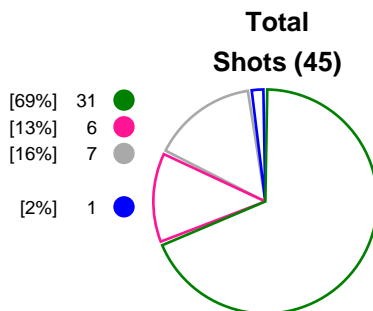

Match Statistics Shots

CSM Bucuresti (ROU)

FTC-Rail Cargo Hungaria (HUN)

● Goals ● Saves ● Missed ● Posts ● Blocks

Player Statistics: CSM Bucuresti (ROU)

Goalkeeper	Total				All Saves/Shots					
No. Name	Saves	Shots	%	GC	7M	6M	9M	Wing	BT	FB
30 UNGUREANU Paula Claudia	1	12	8	11		0% (0/4)	20% (1/5)	0% (0/2)		0% (0/1)
87 GRUBISIC Jelena (CRO)	5	25	20	20	0% (0/1)	16% (1/6)	36% (4/11)	0% (0/7)		
TOTALS	6	37	16	31	0% (0/1)	10% (1/10)	31% (5/16)	0% (0/9)		0% (0/1)

Player	Total				All Goals/Shots								Additional			Punishments	
No. Name	Pos.	Goals	Shots	%	7M	7M%	6M	9M	Wing	BT	FB	Ass.	ST	BL	YC	2m	RC
2 UDRISTOIU Aneta		0	0	0													
4 RADICEVIC Jovanka (MNE)		3	5	60			1/2		2/3				1				
5 CUREA Iulia Vasilica		0	0	0													
7 LEKIC Andrea (SRB)		5	7	71			1/2	4/5									1
8 NEAGU Cristina Georgiana		9	15	60	2/2	100%	1/1	6/12					2		1		
9 JACOBSEN Sabina Rosengren		0	0	0													
14 BAZALIU Bianca-Maria		0	0	0													
15 LAZOVIC Barbara (SLO)		0	0	0													
17 OMOREGIE Elizabeth (SLO)		2	2	100			2/2										1
22 MANEA Oana Andreea		0	0	0													
24 KURTOVIC Amanda (NOR)		6	6	100			2/2	4/4									1
30 UNGUREANU Paula Claudia		0	0	0													
37 HAGMAN Nathalie (SWE)		0	0	0													
72 CVIJIC Dragana (SRB)		3	5	60			2/4				1/1		1		1		2
77 MEHMEDOVIC Majda (MNE)		8	9	89			4/4		4/5				2				
87 GRUBISIC Jelena (CRO)		0	0	0													
Player TOTALS		36	49	73	2/2	100%	13/17	14/21	6/8		1/1		6		3		4

Officials	Punishments		
No. Name	YC	2m	RC
A JOHANSSON Magnus			
B VASILE Adrian			
C CIOBANU Mihaela			
D OANCEA Florin			
TEAM			
TOTALS	3	4