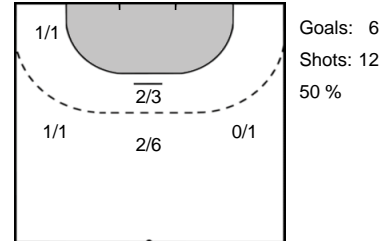

Team Statistics Attack

CSM Bucuresti (ROU)

FTC-Rail Cargo Hungaria (HUN)

8 NEAGU
Cristina Georgiana

HAFRA
Noemi **45**

77 MEHMEDOVIC
Majda

KOVACSICS
Aniko **91**

7 LEKIC
Andrea