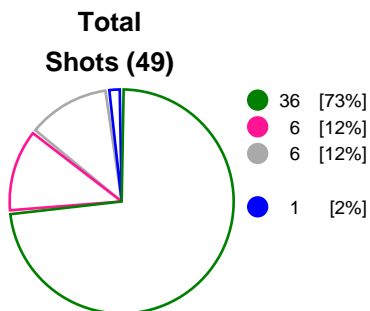

Match Statistics Shots

CSM Bucuresti (ROU)

FTC-Rail Cargo Hungaria (HUN)

● Goals ● Saves ● Missed ● Posts ● Blocks

Player Statistics: CSM Bucuresti (ROU)

Goalkeeper	Total				All Saves/Shots					
No. Name	Saves	Shots	%	GC	7M	6M	9M	Wing	BT	FB
30 UNGUREANU Paula Claudia	1	12	8	11		0% (0/4)	20% (1/5)	0% (0/2)		0% (0/1)
87 GRUBISIC Jelena (CRO)	5	25	20	20	0% (0/1)	16% (1/6)	36% (4/11)	0% (0/7)		
TOTALS	6	37	16	31	0% (0/1)	10% (1/10)	31% (5/16)	0% (0/9)		0% (0/1)

Player	Total				All Goals/Shots								Additional			Punishments	
No. Name	Pos.	Goals	Shots	%	7M	7M%	6M	9M	Wing	BT	FB	Ass.	ST	BL	YC	2m	RC
2 UDRISTOIU Aneta		0	0	0													
4 RADICEVIC Jovanka (MNE)		3	5	60			1/2		2/3				1				
5 CUREA Iulia Vasilica		0	0	0													
7 LEKIC Andrea (SRB)		5	7	71			1/2	4/5									1
8 NEAGU Cristina Georgiana		9	15	60	2/2	100%	1/1	6/12					2		1		
9 JACOBSEN Sabina Rosengren		0	0	0													
14 BAZALIU Bianca-Maria		0	0	0													
15 LAZOVIC Barbara (SLO)		0	0	0													
17 OMOREGIE Elizabeth (SLO)		2	2	100			2/2										1
22 MANEA Oana Andreea		0	0	0													
24 KURTOVIC Amanda (NOR)		6	6	100			2/2	4/4									1
30 UNGUREANU Paula Claudia		0	0	0													
37 HAGMAN Nathalie (SWE)		0	0	0													
72 CVIJIC Dragana (SRB)		3	5	60			2/4				1/1		1		1		2
77 MEHMEDOVIC Majda (MNE)		8	9	89			4/4		4/5				2				
87 GRUBISIC Jelena (CRO)		0	0	0													
Player TOTALS		36	49	73	2/2	100%	13/17	14/21	6/8		1/1		6		3		4

Officials	Punishments		
No. Name	YC	2m	RC
A JOHANSSON Magnus			
B VASILE Adrian			
C CIOBANU Mihaela			
D OANCEA Florin			
TEAM			
TOTALS	3	4