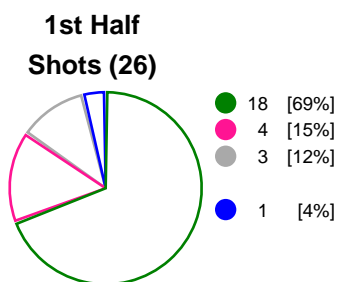

Match Statistics Shots

CSM Bucuresti (ROU)

FTC-Rail Cargo Hungaria (HUN)

● Goals ● Saves ● Missed ● Posts ● Blocks

Player Statistics: CSM Bucuresti (ROU)

Goalkeeper	Total				All Saves/Shots					
No. Name	Saves	Shots	%	GC	7M	6M	9M	Wing	BT	FB
30 UNGUREANU Paula Claudia	1	12	8	11		0% (0/4)	20% (1/5)	0% (0/2)		0% (0/1)
87 GRUBISIC Jelena (CRO)	5	25	20	20	0% (0/1)	16% (1/6)	36% (4/11)	0% (0/7)		
TOTALS	6	37	16	31	0% (0/1)	10% (1/10)	31% (5/16)	0% (0/9)		0% (0/1)

Player	Total				All Goals/Shots								Additional			Punishments	
No. Name	Pos.	Goals	Shots	%	7M	7M%	6M	9M	Wing	BT	FB	Ass.	ST	BL	YC	2m	RC
2 UDRISTOIU Aneta		0	0	0													
4 RADICEVIC Jovanka (MNE)		3	5	60			1/2		2/3				1				
5 CUREA Iulia Vasilica		0	0	0													
7 LEKIC Andrea (SRB)		5	7	71			1/2	4/5									1
8 NEAGU Cristina Georgiana		9	15	60	2/2	100%	1/1	6/12					2		1		
9 JACOBSEN Sabina Rosengren		0	0	0													
14 BAZALIU Bianca-Maria		0	0	0													
15 LAZOVIC Barbara (SLO)		0	0	0													
17 OMOREGIE Elizabeth (SLO)		2	2	100			2/2										1
22 MANEA Oana Andreea		0	0	0													
24 KURTOVIC Amanda (NOR)		6	6	100			2/2	4/4									1
30 UNGUREANU Paula Claudia		0	0	0													
37 HAGMAN Nathalie (SWE)		0	0	0													
72 CVIJIC Dragana (SRB)		3	5	60			2/4				1/1		1		1		2
77 MEHMEDOVIC Majda (MNE)		8	9	89			4/4		4/5				2				
87 GRUBISIC Jelena (CRO)		0	0	0													
Player TOTALS		36	49	73	2/2	100%	13/17	14/21	6/8		1/1		6		3		4

Officials	Punishments		
No. Name	YC	2m	RC
A JOHANSSON Magnus			
B VASILE Adrian			
C CIOBANU Mihaela			
D OANCEA Florin			
TEAM			
TOTALS	3	4