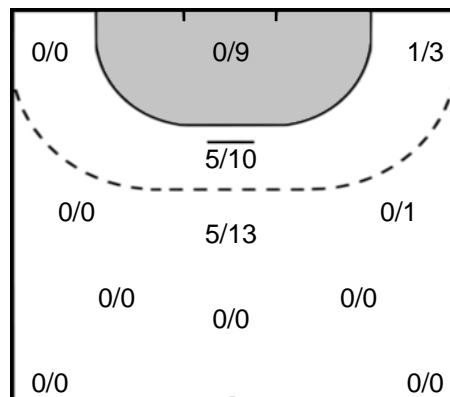

Goalkeeper Statistics

RK Krim Mercator (SLO)

Thüringer HC (GER)