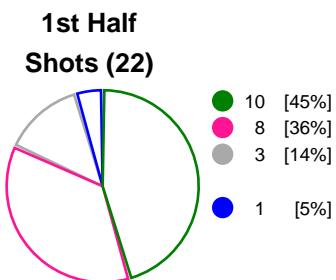

Match Statistics Shots

RK Krim Mercator (SLO)

Thüringer HC (GER)

● Goals ● Saves ● Missed ● Posts ● Blocks