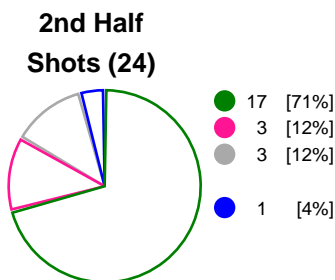

Match Statistics Shots

RK Krim Mercator (SLO)

Thüringer HC (GER)

● Goals ● Saves ● Missed ● Posts ● Blocks