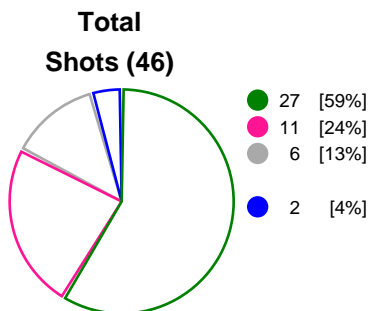

Match Statistics Shots

RK Krim Mercator (SLO)

Thüringer HC (GER)

● Goals ● Saves ● Missed ● Posts ● Blocks