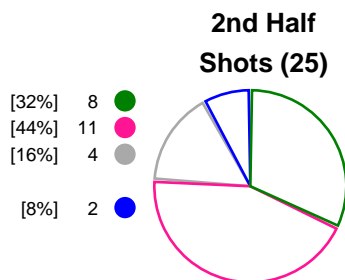

Match Statistics Shots

RK Krim Mercator (SLO)

Thüringer HC (GER)

● Goals ● Saves ● Missed ● Posts ● Blocks