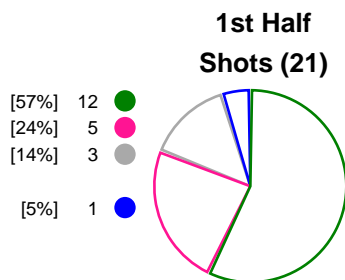

Match Statistics Shots

RK Krim Mercator (SLO)

Thüringer HC (GER)

● Goals ● Saves ● Missed ● Posts ● Blocks