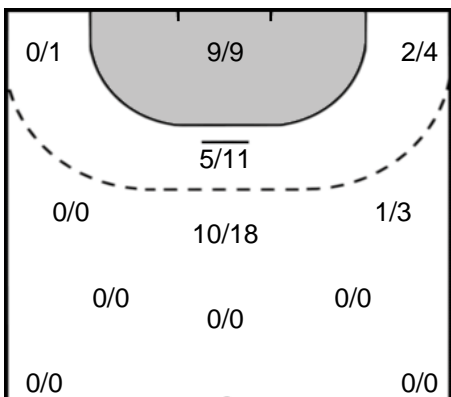

Team Statistics Attack

RK Krim Mercator (SLO)