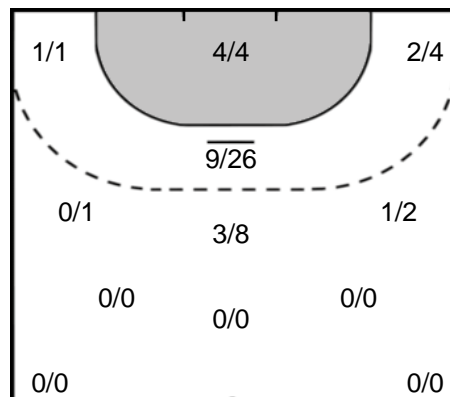

Thüringer HC (GER)