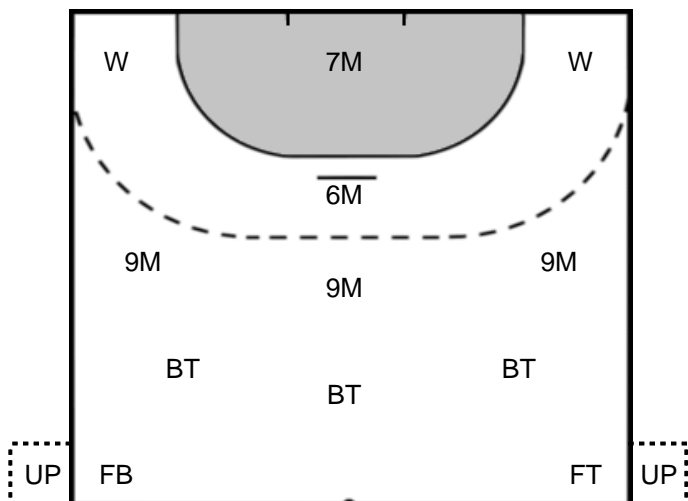

Saves: 0  
Shots: 1  
0 %

**12** ZIMMERMAN  
Kristy

Saves: 1  
Shots: 6  
16 %

**16** GIEGERICH  
Ann-Cathrin

Saves: 1  
Shots: 5  
20 %

**Legend**

- %** Efficiency
- Ass.** Assists
- Pos.** Position
- GC.** Goals conceded
- 7M** 7-metre Shots
- W** Wing Shots (Right, Left)
- BT** Breakthrough (Right, Center, Left)
- FB** Fast Break
- 6M** 6-metre Shots
- 9M** 9-metre Shots (Right, Center, Left)
- FT** Free Throw
- ST** Steals
- BL** Blocks
- YC** Yellow Cards
- RC** Red Cards
- BC** Blue Cards
- 2m** 2 Minute Suspensions
- UP** Unassigned Position