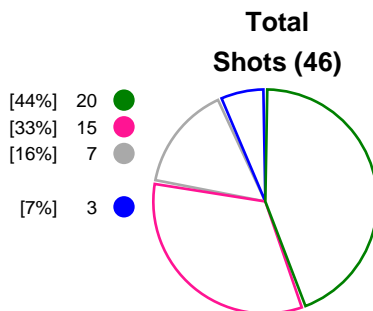

Match Statistics Shots

RK Krim Mercator (SLO)

Thüringer HC (GER)

● Goals ● Saves ● Missed ● Posts ● Blocks