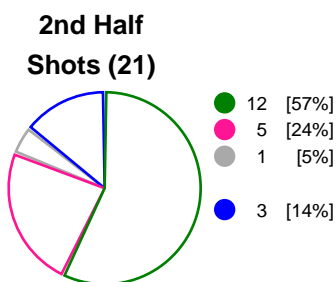

Match Statistics Shots

HC Podravka Vegeta (CRO)

Györi Audi ETO KC (HUN)

● Goals
● Saves
● Missed
● Posts
● Blocks

Player Statistics: HC Podravka Vegeta (CRO)

Goalkeeper	Total				All Saves/Shots					
No. Name	Saves	Shots	%	GC	7M	6M	9M	Wing	BT	FB
1 TUCAKOVIC Antonia	0	1	0	1	0% (0/1)					
12 RISOVIC Jovana (SRB)	9	33	27	24	0% (0/2)	8% (1/12)	55% (5/9)	30% (3/10)		
16 ECIMOVIC Magdalena	4	12	33	8	0% (0/1)	0% (0/4)	60% (3/5)	50% (1/2)		
TOTALS	13	46	28	33	0% (0/4)	6% (1/16)	57% (8/14)	33% (4/12)		

Player	Total				All Goals/Shots								Additional			Punishments	
No. Name	Pos.	Goals	Shots	%	7M	7M%	6M	9M	Wing	BT	FB	Ass.	ST	BL	YC	2m	RC
1 TUCAKOVIC Antonia		0	0	0													
2 ZADRAVEC Nikolina		0	0	0													
3 TURK Ana		2	2	100			1/1		1/1						1		1
4 HOLESOVA Maria (SVK)		4	5	80			0/1	1/1	3/3								
5 KARLOVCAN Korina		1	1	100					1/1								
6 POPOVIC Elena		0	0	0													
8 MILOSEVIC Selena		0	1	0				0/1									
9 DZONO Dragica		0	0	0													
10 MILOSAVLJEVIC Dejana		2	2	100			1/1	1/1									
12 RISOVIC Jovana (SRB)		0	0	0													
14 FRANUSIC Lea		0	0	0													
16 ECIMOVIC Magdalena		0	0	0													
29 CHIGIRINOVA Natalia (RUS)		8	12	67	2/2	100%	3/3	3/7									
30 IKHNEVA Alena (RUS)		3	7	43				3/7									
31 DEBELIC Ana		3	6	50			3/6					1			1		2
73 YEZHAYKAVA Karyna (BLR)		4	8	50			2/2	2/6							1		1
Player TOTALS		27	44	61	2/2	100%	10/14	10/23	5/5			1			3		4

Officials	Punishments		
No. Name	YC	2m	RC
A SMILJANEC Nenad			
B SARACEVIC Zlatko			
C STANCIN Barbara			
D SAVIC Bojan			
TEAM			
TOTALS	3	4