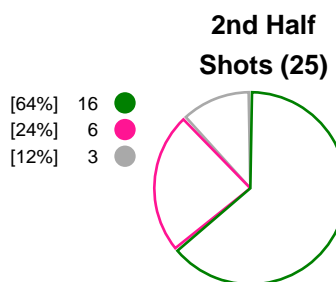

Match Statistics Shots

HC Podravka Vegeta (CRO)

Györi Audi ETO KC (HUN)

● Goals
● Saves
● Missed
● Posts
● Blocks

Player Statistics: HC Podravka Vegeta (CRO)

Goalkeeper	Total				All Saves/Shots					
No. Name	Saves	Shots	%	GC	7M	6M	9M	Wing	BT	FB
1 TUCAKOVIC Antonia	0	1	0	1	0% (0/1)					
12 RISOVIC Jovana (SRB)	9	33	27	24	0% (0/2)	8% (1/12)	55% (5/9)	30% (3/10)		
16 ECIMOVIC Magdalena	4	12	33	8	0% (0/1)	0% (0/4)	60% (3/5)	50% (1/2)		
TOTALS	13	46	28	33	0% (0/4)	6% (1/16)	57% (8/14)	33% (4/12)		

Player	Total				All Goals/Shots								Additional			Punishments	
No. Name	Pos.	Goals	Shots	%	7M	7M%	6M	9M	Wing	BT	FB	Ass.	ST	BL	YC	2m	RC
1 TUCAKOVIC Antonia		0	0	0													
2 ZADRAVEC Nikolina		0	0	0													
3 TURK Ana		2	2	100			1/1		1/1						1		1
4 HOLESOVA Maria (SVK)		4	5	80			0/1	1/1	3/3								
5 KARLOVCAN Korina		1	1	100					1/1								
6 POPOVIC Elena		0	0	0													
8 MILOSEVIC Selena		0	1	0				0/1									
9 DZONO Dragica		0	0	0													
10 MILOSAVLJEVIC Dejana		2	2	100			1/1	1/1									
12 RISOVIC Jovana (SRB)		0	0	0													
14 FRANUSIC Lea		0	0	0													
16 ECIMOVIC Magdalena		0	0	0													
29 CHIGIRINOVA Natalia (RUS)		8	12	67	2/2	100%	3/3	3/7									
30 IKHNEVA Alena (RUS)		3	7	43				3/7									
31 DEBELIC Ana		3	6	50			3/6					1			1		2
73 YEZHAYKAVA Karyna (BLR)		4	8	50			2/2	2/6							1		1
Player TOTALS		27	44	61	2/2	100%	10/14	10/23	5/5			1			3		4

Officials	Punishments		
No. Name	YC	2m	RC
A SMILJANEC Nenad			
B SARACEVIC Zlatko			
C STANCIN Barbara			
D SAVIC Bojan			
TEAM			
TOTALS	3	4