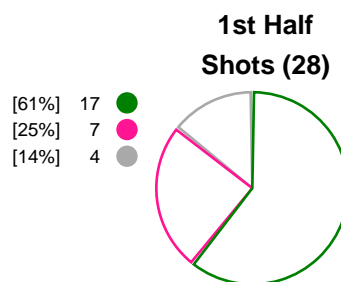

Match Statistics Shots

HC Podravka Vegeta (CRO)

Györi Audi ETO KC (HUN)

● Goals
● Saves
● Missed
● Posts
● Blocks

Player Statistics: HC Podravka Vegeta (CRO)

Goalkeeper	Total				All Saves/Shots					
No. Name	Saves	Shots	%	GC	7M	6M	9M	Wing	BT	FB
1 TUCAKOVIC Antonia	0	1	0	1	0% (0/1)					
12 RISOVIC Jovana (SRB)	9	33	27	24	0% (0/2)	8% (1/12)	55% (5/9)	30% (3/10)		
16 ECIMOVIC Magdalena	4	12	33	8	0% (0/1)	0% (0/4)	60% (3/5)	50% (1/2)		
TOTALS	13	46	28	33	0% (0/4)	6% (1/16)	57% (8/14)	33% (4/12)		

Player	Total				All Goals/Shots								Additional			Punishments	
No. Name	Pos.	Goals	Shots	%	7M	7M%	6M	9M	Wing	BT	FB	Ass.	ST	BL	YC	2m	RC
1 TUCAKOVIC Antonia		0	0	0													
2 ZADRAVEC Nikolina		0	0	0													
3 TURK Ana		2	2	100			1/1		1/1						1		1
4 HOLESOVA Maria (SVK)		4	5	80			0/1	1/1	3/3								
5 KARLOVCAN Korina		1	1	100					1/1								
6 POPOVIC Elena		0	0	0													
8 MILOSEVIC Selena		0	1	0				0/1									
9 DZONO Dragica		0	0	0													
10 MILOSAVLJEVIC Dejana		2	2	100			1/1	1/1									
12 RISOVIC Jovana (SRB)		0	0	0													
14 FRANUSIC Lea		0	0	0													
16 ECIMOVIC Magdalena		0	0	0													
29 CHIGIRINOVA Natalia (RUS)		8	12	67	2/2	100%	3/3	3/7									
30 IKHNEVA Alena (RUS)		3	7	43				3/7									
31 DEBELIC Ana		3	6	50			3/6					1			1		2
73 YEZHAYKAVA Karyna (BLR)		4	8	50			2/2	2/6							1		1
Player TOTALS		27	44	61	2/2	100%	10/14	10/23	5/5			1			3		4

Officials	Punishments		
No. Name	YC	2m	RC
A SMILJANEC Nenad			
B SARACEVIC Zlatko			
C STANCIN Barbara			
D SAVIC Bojan			
TEAM			
TOTALS	3	4