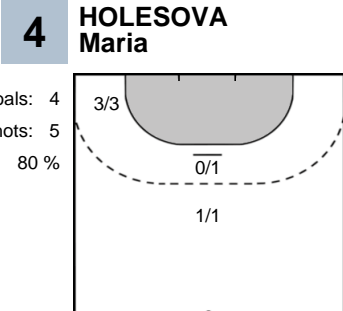

Goals: 4  
Shots: 8  
50 %

**15** OFTEDAL Stine Bredal

Goals: 8  
Shots: 11  
72 %

**30** IKHNEVA Alena

Goals: 3  
Shots: 7  
42 %

**27** GROOT Cornelia Nycke

Goals: 3  
Shots: 7  
42 %

**31** DEBELIC Ana

Goals: 3  
Shots: 6  
50 %

**3** KNEDLIKOVA Jana

Goals: 3  
Shots: 4  
75 %

Team Statistics Attack

HC Podravka Vegeta (CRO)

Györi Audi ETO KC (HUN)