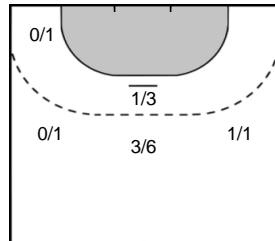

GRIMSBØ
Kari Aalvik **85**

Saves: 5
Shots: 12
41 %