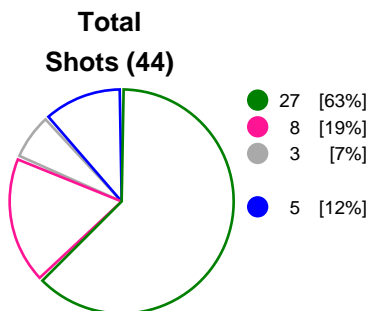

Match Statistics Shots

HC Podravka Vegeta (CRO)

Györi Audi ETO KC (HUN)

● Goals
● Saves
● Missed
● Posts
● Blocks

Player Statistics: HC Podravka Vegeta (CRO)

Goalkeeper	Total				All Saves/Shots					
No. Name	Saves	Shots	%	GC	7M	6M	9M	Wing	BT	FB
1 TUCAKOVIC Antonia	0	1	0	1	0% (0/1)					
12 RISOVIC Jovana (SRB)	9	33	27	24	0% (0/2)	8% (1/12)	55% (5/9)	30% (3/10)		
16 ECIMOVIC Magdalena	4	12	33	8	0% (0/1)	0% (0/4)	60% (3/5)	50% (1/2)		
TOTALS	13	46	28	33	0% (0/4)	6% (1/16)	57% (8/14)	33% (4/12)		

Player	Total				All Goals/Shots								Additional			Punishments	
No. Name	Pos.	Goals	Shots	%	7M	7M%	6M	9M	Wing	BT	FB	Ass.	ST	BL	YC	2m	RC
1 TUCAKOVIC Antonia		0	0	0													
2 ZADRAVEC Nikolina		0	0	0													
3 TURK Ana		2	2	100			1/1		1/1						1		1
4 HOLESOVA Maria (SVK)		4	5	80			0/1	1/1	3/3								
5 KARLOVCAN Korina		1	1	100					1/1								
6 POPOVIC Elena		0	0	0													
8 MILOSEVIC Selena		0	1	0				0/1									
9 DZONO Dragica		0	0	0													
10 MILOSAVLJEVIC Dejana		2	2	100			1/1	1/1									
12 RISOVIC Jovana (SRB)		0	0	0													
14 FRANUSIC Lea		0	0	0													
16 ECIMOVIC Magdalena		0	0	0													
29 CHIGIRINOVA Natalia (RUS)		8	12	67	2/2	100%	3/3	3/7									
30 IKHNEVA Alena (RUS)		3	7	43				3/7									
31 DEBELIC Ana		3	6	50			3/6					1			1		2
73 YEZHAYKAVA Karyna (BLR)		4	8	50			2/2	2/6							1		1
Player TOTALS		27	44	61	2/2	100%	10/14	10/23	5/5			1			3		4

Officials	Punishments		
No. Name	YC	2m	RC
A SMILJANEC Nenad			
B SARACEVIC Zlatko			
C STANCIN Barbara			
D SAVIC Bojan			
TEAM			
TOTALS	3	4