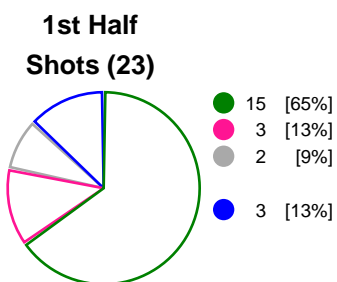

Match Statistics Shots

HC Podravka Vegeta (CRO)

Györi Audi ETO KC (HUN)

● Goals
● Saves
● Missed
● Posts
● Blocks

Player Statistics: HC Podravka Vegeta (CRO)

Goalkeeper	Total				All Saves/Shots					
No. Name	Saves	Shots	%	GC	7M	6M	9M	Wing	BT	FB
1 TUCAKOVIC Antonia	0	1	0	1	0% (0/1)					
12 RISOVIC Jovana (SRB)	9	33	27	24	0% (0/2)	8% (1/12)	55% (5/9)	30% (3/10)		
16 ECIMOVIC Magdalena	4	12	33	8	0% (0/1)	0% (0/4)	60% (3/5)	50% (1/2)		
TOTALS	13	46	28	33	0% (0/4)	6% (1/16)	57% (8/14)	33% (4/12)		

Player	Total				All Goals/Shots								Additional			Punishments	
No. Name	Pos.	Goals	Shots	%	7M	7M%	6M	9M	Wing	BT	FB	Ass.	ST	BL	YC	2m	RC
1 TUCAKOVIC Antonia		0	0	0													
2 ZADRAVEC Nikolina		0	0	0													
3 TURK Ana		2	2	100			1/1		1/1						1		1
4 HOLESOVA Maria (SVK)		4	5	80			0/1	1/1	3/3								
5 KARLOVCAN Korina		1	1	100					1/1								
6 POPOVIC Elena		0	0	0													
8 MILOSEVIC Selena		0	1	0				0/1									
9 DZONO Dragica		0	0	0													
10 MILOSAVLJEVIC Dejana		2	2	100			1/1	1/1									
12 RISOVIC Jovana (SRB)		0	0	0													
14 FRANUSIC Lea		0	0	0													
16 ECIMOVIC Magdalena		0	0	0													
29 CHIGIRINOVA Natalia (RUS)		8	12	67	2/2	100%	3/3	3/7									
30 IKHNEVA Alena (RUS)		3	7	43				3/7									
31 DEBELIC Ana		3	6	50			3/6					1			1		2
73 YEZHAYKAVA Karyna (BLR)		4	8	50			2/2	2/6							1		1
Player TOTALS		27	44	61	2/2	100%	10/14	10/23	5/5			1			3		4

Officials	Punishments		
No. Name	YC	2m	RC
A SMILJANEC Nenad			
B SARACEVIC Zlatko			
C STANCIN Barbara			
D SAVIC Bojan			
TEAM			
TOTALS	3	4