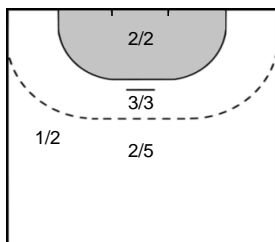

29 CHIGIRINOVA Natalia

Goals: 8
Shots: 12
66 %