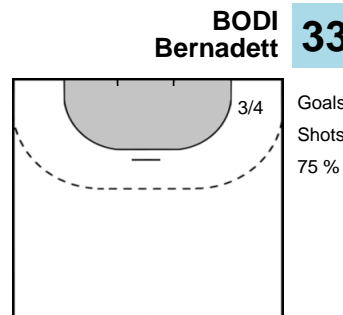

Goals: 4  
Shots: 8  
50 %

**15** OFTEDAL Stine Bredal

Goals: 8  
Shots: 11  
72 %

**30** IKHNEVA Alena

Goals: 3  
Shots: 7  
42 %

**27** GROOT Cornelia Nycke

Goals: 3  
Shots: 7  
42 %

**31** DEBELIC Ana

Goals: 3  
Shots: 6  
50 %

**3** KNEDLIKOVA Jana

Goals: 3  
Shots: 4  
75 %

Team Statistics Attack

HC Podravka Vegeta (CRO)

Györi Audi ETO KC (HUN)