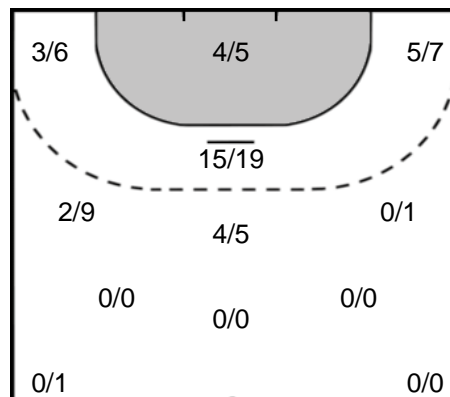

Team Statistics Attack

HC Podravka Vegeta (CRO)

Györi Audi ETO KC (HUN)