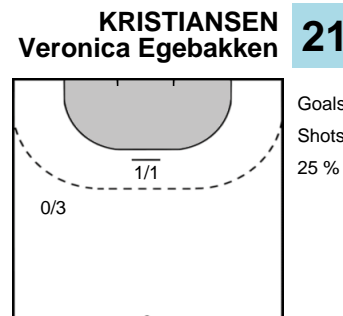

Goals: 4  
Shots: 8  
50 %

**15** OFTEDAL Stine Bredal

Goals: 8  
Shots: 11  
72 %

**30** IKHNEVA Alena

Goals: 3  
Shots: 7  
42 %

**27** GROOT Cornelia Nycke

Goals: 3  
Shots: 7  
42 %

**31** DEBELIC Ana

Goals: 3  
Shots: 6  
50 %

**3** KNEDLIKOVA Jana

Goals: 3  
Shots: 4  
75 %

Team Statistics Attack

HC Podravka Vegeta (CRO)

Györi Audi ETO KC (HUN)