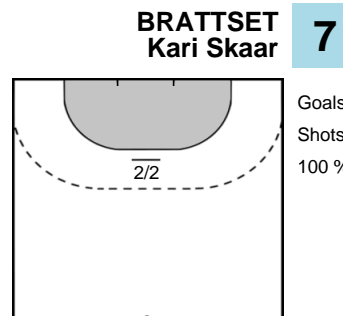

Team Statistics Attack

HC Podravka Vegeta (CRO)

Györi Audi ETO KC (HUN)