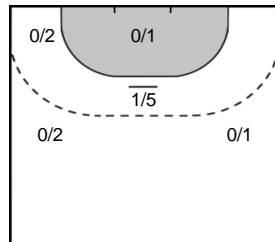

Saves: 2  
Shots: 12  
16 %

**1** **TUCAKOVIC**  
Antonia

Saves: 0  
Shots: 1  
0 %

**KISS**  
Eva **73**

Saves: 1  
Shots: 11  
9 %

**Legend**

- %** Efficiency
- Ass.** Assists
- Pos.** Position
- GC.** Goals conceded
- 7M** 7-metre Shots
- W** Wing Shots (Right, Left)
- BT** Breakthrough (Right, Center, Left)
- FB** Fast Break
- 6M** 6-metre Shots
- 9M** 9-metre Shots (Right, Center, Left)
- FT** Free Throw
- ST** Steals
- BL** Blocks
- YC** Yellow Cards
- RC** Red Cards
- BC** Blue Cards
- 2m** 2 Minute Suspensions
- UP** Unassigned Position