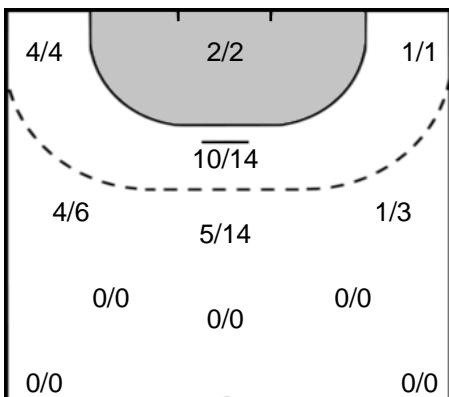

Team Statistics Attack

HC Podravka Vegeta (CRO)

Györi Audi ETO KC (HUN)