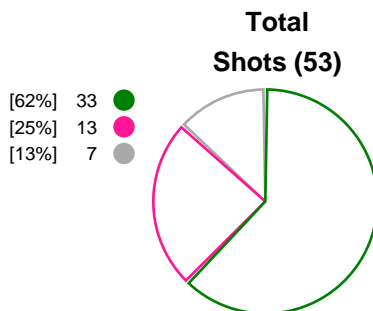

Match Statistics Shots

HC Podravka Vegeta (CRO)

Györi Audi ETO KC (HUN)

● Goals
● Saves
● Missed
● Posts
● Blocks

Player Statistics: HC Podravka Vegeta (CRO)

Goalkeeper	Total				All Saves/Shots					
No. Name	Saves	Shots	%	GC	7M	6M	9M	Wing	BT	FB
1 TUCAKOVIC Antonia	0	1	0	1	0% (0/1)					
12 RISOVIC Jovana (SRB)	9	33	27	24	0% (0/2)	8% (1/12)	55% (5/9)	30% (3/10)		
16 ECIMOVIC Magdalena	4	12	33	8	0% (0/1)	0% (0/4)	60% (3/5)	50% (1/2)		
TOTALS	13	46	28	33	0% (0/4)	6% (1/16)	57% (8/14)	33% (4/12)		

Player	Total				All Goals/Shots								Additional			Punishments	
No. Name	Pos.	Goals	Shots	%	7M	7M%	6M	9M	Wing	BT	FB	Ass.	ST	BL	YC	2m	RC
1 TUCAKOVIC Antonia		0	0	0													
2 ZADRAVEC Nikolina		0	0	0													
3 TURK Ana		2	2	100			1/1		1/1						1		1
4 HOLESOVA Maria (SVK)		4	5	80			0/1	1/1	3/3								
5 KARLOVCAN Korina		1	1	100					1/1								
6 POPOVIC Elena		0	0	0													
8 MILOSEVIC Selena		0	1	0				0/1									
9 DZONO Dragica		0	0	0													
10 MILOSAVLJEVIC Dejana		2	2	100			1/1	1/1									
12 RISOVIC Jovana (SRB)		0	0	0													
14 FRANUSIC Lea		0	0	0													
16 ECIMOVIC Magdalena		0	0	0													
29 CHIGIRINOVA Natalia (RUS)		8	12	67	2/2	100%	3/3	3/7									
30 IKHNEVA Alena (RUS)		3	7	43				3/7									
31 DEBELIC Ana		3	6	50			3/6					1			1		2
73 YEZHAYKAVA Karyna (BLR)		4	8	50			2/2	2/6							1		1
Player TOTALS		27	44	61	2/2	100%	10/14	10/23	5/5			1			3		4

Officials	Punishments		
No. Name	YC	2m	RC
A SMILJANEC Nenad			
B SARACEVIC Zlatko			
C STANCIN Barbara			
D SAVIC Bojan			
TEAM			
TOTALS	3	4