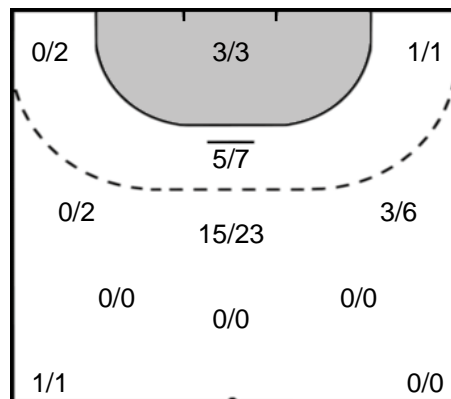

CHIGIRINOVA Natalia **29**

Team Statistics Attack

Thüringer HC (GER)

HC Podravka Vegeta (CRO)