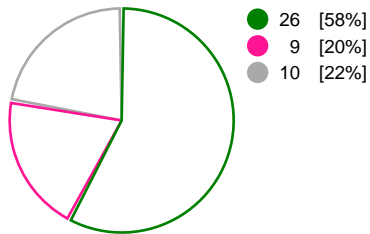

Match Statistics Shots

Thüringer HC (GER)

HC Podravka Vegeta (CRO)

**Total
Shots (46)**