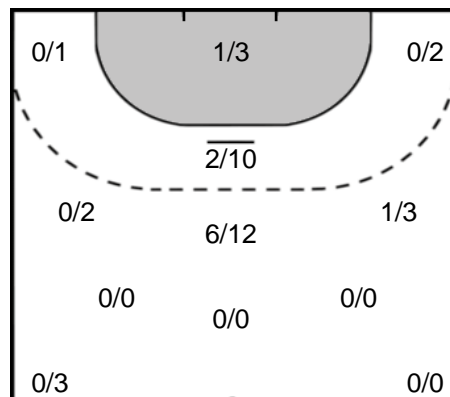

Goalkeeper Statistics

Thüringer HC (GER)

HC Podravka Vegeta (CRO)