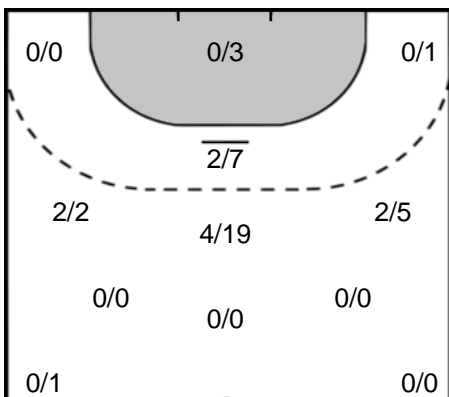

Goalkeeper Statistics

Thüringer HC (GER)

HC Podravka Vegeta (CRO)