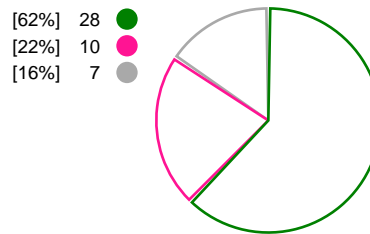

#### HC Podravka Vegeta (CRO)

**Total  
Shots (46)**

**1st Half  
Shots (23)**

**2nd Half  
Shots (23)**

**Total  
Shots (45)**

**2nd Half  
Shots (23)**

**1st Half  
Shots (22)**

● Goals   
 ● Saves   
 ● Missed   
 ● Posts   
 ● Blocks

## Player Statistics: Thüringer HC (GER)

Goalkeeper	Total				All Saves/Shots						
	No. Name	Saves	Shots	%	GC	7M	6M	9M	Wing	BT	FB
1 KRAUSE Jana	2	6	33	4		0% (0/2)	66% (2/3)	0% (0/1)			
12 ZIMMERMAN Kristy (NED)	1	10	10	9	0% (0/1)	0% (0/1)	14% (1/7)				0% (0/1)
16 GIEGERICH Ann-Cathrin	7	22	32	15	0% (0/2)	50% (2/4)	31% (5/16)				
<b>TOTALS</b>	<b>10</b>	<b>38</b>	<b>26</b>	<b>28</b>	<b>0% (0/3)</b>	<b>28% (2/7)</b>	<b>30% (8/26)</b>	<b>0% (0/1)</b>			<b>0% (0/1)</b>