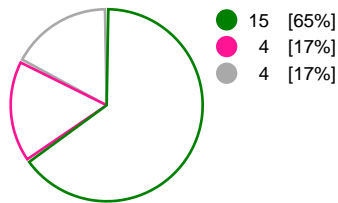

#### HC Podravka Vegeta (CRO)

**Total  
Shots (46)**

**1st Half  
Shots (23)**

**2nd Half  
Shots (23)**

**Total  
Shots (45)**

**2nd Half  
Shots (23)**

**1st Half  
Shots (22)**

● Goals   
 ● Saves   
 ● Missed   
 ● Posts   
 ● Blocks

## Player Statistics: Thüringer HC (GER)

Goalkeeper	Total				All Saves/Shots						
	No. Name	Saves	Shots	%	GC	7M	6M	9M	Wing	BT	FB
1 KRAUSE Jana	2	6	33	4		0% (0/2)	66% (2/3)	0% (0/1)			
12 ZIMMERMAN Kristy (NED)	1	10	10	9	0% (0/1)	0% (0/1)	14% (1/7)				0% (0/1)
16 GIEGERICH Ann-Cathrin	7	22	32	15	0% (0/2)	50% (2/4)	31% (5/16)				
<b>TOTALS</b>	<b>10</b>	<b>38</b>	<b>26</b>	<b>28</b>	<b>0% (0/3)</b>	<b>28% (2/7)</b>	<b>30% (8/26)</b>	<b>0% (0/1)</b>			<b>0% (0/1)</b>