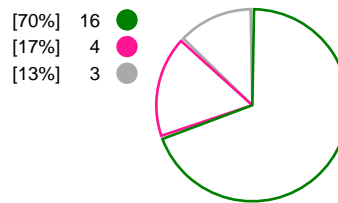

#### HC Podravka Vegeta (CRO)

**Total  
Shots (46)**

**1st Half  
Shots (23)**

**2nd Half  
Shots (23)**

**Total  
Shots (45)**

**2nd Half  
Shots (23)**

**1st Half  
Shots (22)**

● Goals   
 ● Saves   
 ● Missed   
 ● Posts   
 ● Blocks

## Player Statistics: Thüringer HC (GER)

Goalkeeper	Total				All Saves/Shots						
	No. Name	Saves	Shots	%	GC	7M	6M	9M	Wing	BT	FB
1 KRAUSE Jana	2	6	33	4		0% (0/2)	66% (2/3)	0% (0/1)			
12 ZIMMERMAN Kristy (NED)	1	10	10	9	0% (0/1)	0% (0/1)	14% (1/7)				0% (0/1)
16 GIEGERICH Ann-Cathrin	7	22	32	15	0% (0/2)	50% (2/4)	31% (5/16)				
<b>TOTALS</b>	<b>10</b>	<b>38</b>	<b>26</b>	<b>28</b>	<b>0% (0/3)</b>	<b>28% (2/7)</b>	<b>30% (8/26)</b>	<b>0% (0/1)</b>			<b>0% (0/1)</b>