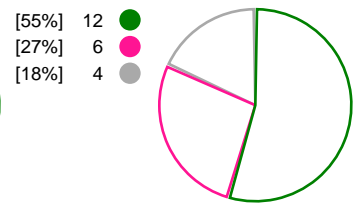

#### HC Podravka Vegeta (CRO)

**Total  
Shots (46)**

**1st Half  
Shots (23)**

**2nd Half  
Shots (23)**

**Total  
Shots (45)**

**2nd Half  
Shots (23)**

**1st Half  
Shots (22)**

● Goals   
 ● Saves   
 ● Missed   
 ● Posts   
 ● Blocks

## Player Statistics: Thüringer HC (GER)

Goalkeeper	Total				All Saves/Shots						
	No. Name	Saves	Shots	%	GC	7M	6M	9M	Wing	BT	FB
1 KRAUSE Jana	2	6	33	4		0% (0/2)	66% (2/3)	0% (0/1)			
12 ZIMMERMAN Kristy (NED)	1	10	10	9	0% (0/1)	0% (0/1)	14% (1/7)				0% (0/1)
16 GIEGERICH Ann-Cathrin	7	22	32	15	0% (0/2)	50% (2/4)	31% (5/16)				
<b>TOTALS</b>	<b>10</b>	<b>38</b>	<b>26</b>	<b>28</b>	<b>0% (0/3)</b>	<b>28% (2/7)</b>	<b>30% (8/26)</b>	<b>0% (0/1)</b>			<b>0% (0/1)</b>