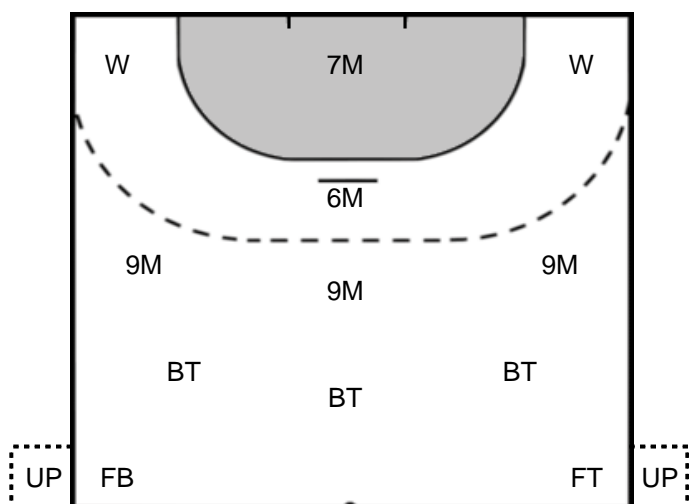

Saves: 2  
Shots: 6  
33 %

**12** ZIMMERMAN  
Kristy

Saves: 1  
Shots: 10  
10 %

**Legend**

- %** Efficiency
- Ass.** Assists
- Pos.** Position
- GC.** Goals conceded
- 7M** 7-metre Shots
- W** Wing Shots (Right, Left)
- BT** Breakthrough (Right, Center, Left)
- FB** Fast Break
- 6M** 6-metre Shots
- 9M** 9-metre Shots (Right, Center, Left)
- FT** Free Throw
- ST** Steals
- BL** Blocks
- YC** Yellow Cards
- RC** Red Cards
- BC** Blue Cards
- 2m** 2 Minute Suspensions
- UP** Unassigned Position