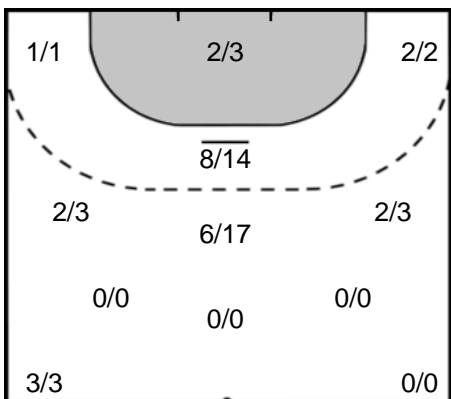

Team Statistics Attack

Thüringer HC (GER)

HC Podravka Vegeta (CRO)

17 STOLLE Alicia