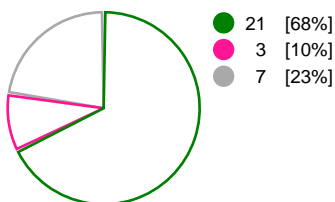

Match Statistics Shots

Györi Audi ETO KC (HUN)

RK Krim Mercator (SLO)

Total Shots (51)

Total Shots (45)

1st Half Shots (21)

2nd Half Shots (30)

2nd Half Shots (27)