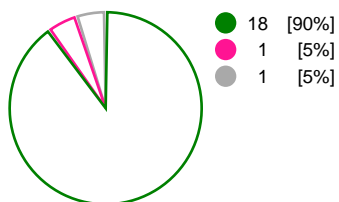

Match Statistics Shots

Györi Audi ETO KC (HUN)

RK Krim Mercator (SLO)

Total Shots (51)

Total Shots (45)

1st Half Shots (21)

2nd Half Shots (30)

2nd Half Shots (27)