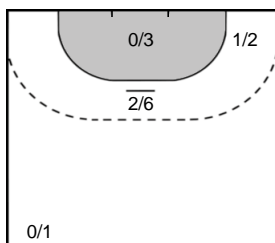

MARINCEK RIBEZL
Misa **16**

Saves: 1
Shots: 23
4 %

85 GRIMSBØ
Kari Aalvik

Saves: 2
Shots: 7
28 %

Legend

- %** Efficiency
- Ass.** Assists
- Pos.** Position
- GC.** Goals conceded
- 7M** 7-metre Shots
- W** Wing Shots (Right, Left)
- BT** Breakthrough (Right, Center, Left)
- FB** Fast Break
- 6M** 6-metre Shots
- 9M** 9-metre Shots (Right, Center, Left)
- FT** Free Throw
- ST** Steals
- BL** Blocks
- YC** Yellow Cards
- RC** Red Cards
- BC** Blue Cards
- 2m** 2 Minute Suspensions
- UP** Unassigned Position