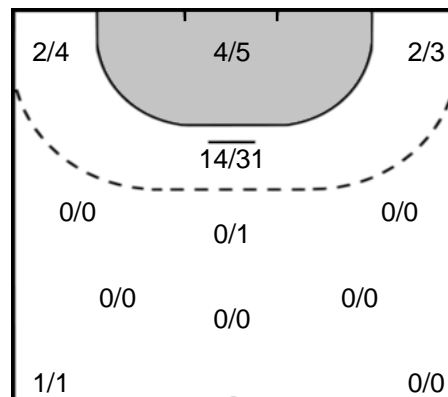

Team Statistics Attack

Györi Audi ETO KC (HUN)

RK Krim Mercator (SLO)