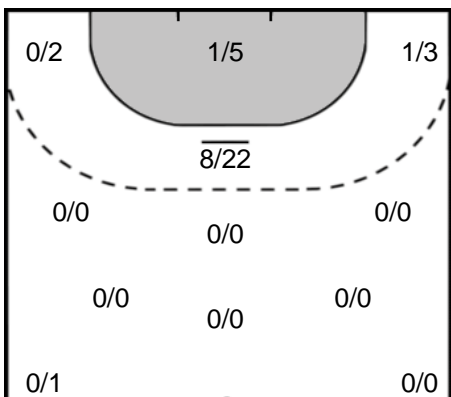

Goalkeeper Statistics

Györi Audi ETO KC (HUN)