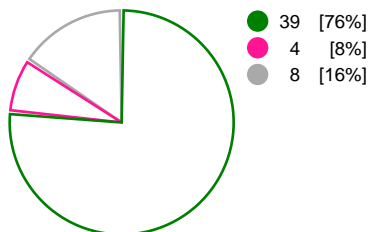

Match Statistics Shots

Györi Audi ETO KC (HUN)

RK Krim Mercator (SLO)

Total Shots (51)