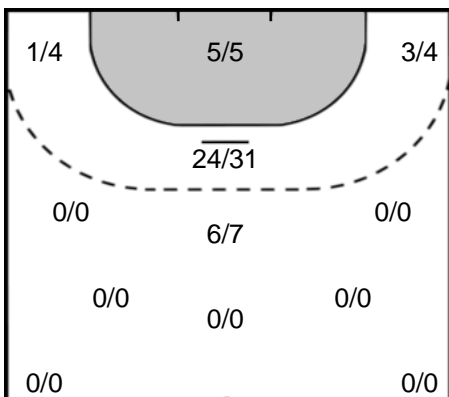

Team Statistics Attack

Györi Audi ETO KC (HUN)

RK Krim Mercator (SLO)