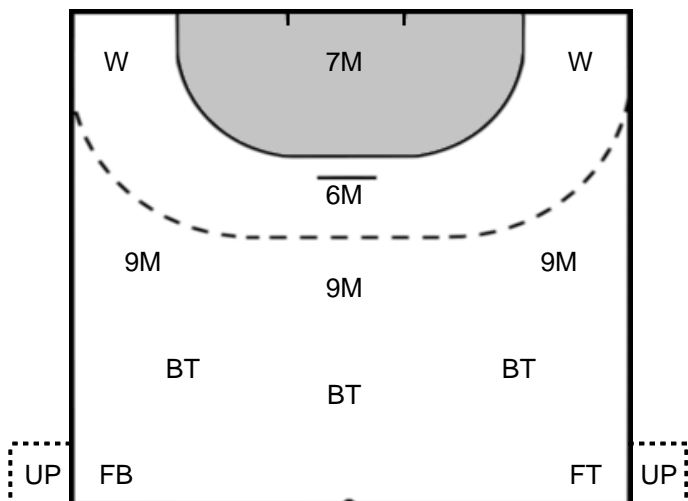

MARINCEK RIBEZL
Misa **16**

Saves: 1
Shots: 23
4 %

85 GRIMSBØ
Kari Aalvik

Saves: 2
Shots: 7
28 %

Legend

- %** Efficiency
- Ass.** Assists
- Pos.** Position
- GC.** Goals conceded
- 7M** 7-metre Shots
- W** Wing Shots (Right, Left)
- BT** Breakthrough (Right, Center, Left)
- FB** Fast Break
- 6M** 6-metre Shots
- 9M** 9-metre Shots (Right, Center, Left)
- FT** Free Throw
- ST** Steals
- BL** Blocks
- YC** Yellow Cards
- RC** Red Cards
- BC** Blue Cards
- 2m** 2 Minute Suspensions
- UP** Unassigned Position