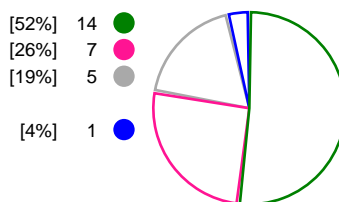

Match Statistics Shots

Györi Audi ETO KC (HUN)

RK Krim Mercator (SLO)

Total Shots (51)

Total Shots (45)

1st Half Shots (21)

2nd Half Shots (30)

2nd Half Shots (27)