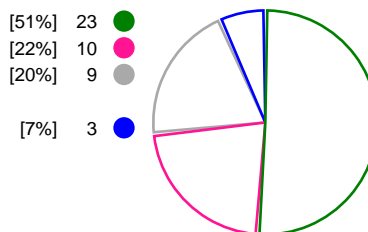

Match Statistics Shots

Györi Audi ETO KC (HUN)

RK Krim Mercator (SLO)

Total Shots (51)

Total Shots (45)

1st Half Shots (21)

2nd Half Shots (30)

2nd Half Shots (27)

1st Half Shots (18)

● Goals
 ● Saves
 ● Missed
 ● Posts
 ● Blocks

Player Statistics: Györi Audi ETO KC (HUN)

Goalkeeper	Total				All Saves/Shots					
No. Name	Saves	Shots	%	GC	7M	6M	9M	Wing	BT	FB
12 LEYNAUD Amandine Suzanne	3	12	25	9	0% (0/3)	33% (2/6)		50% (1/2)		0% (0/1)
73 KISS Eva	5	14	36	9		38% (5/13)		0% (0/1)		
85 GRIMSBØ Kari Aalvik (NOR)	2	7	29	5	50% (1/2)	33% (1/3)		0% (0/2)		
TOTALS	10	33	30	23	20% (1/5)	36% (8/22)		20% (1/5)		0% (0/1)