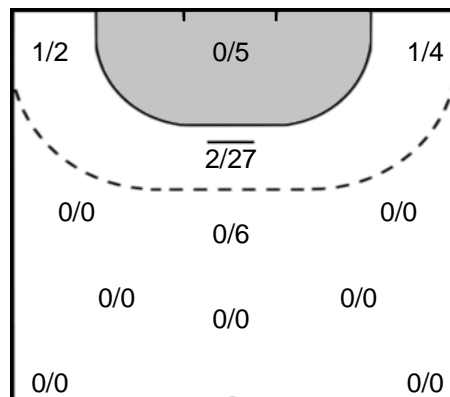

RK Krim Mercator (SLO)