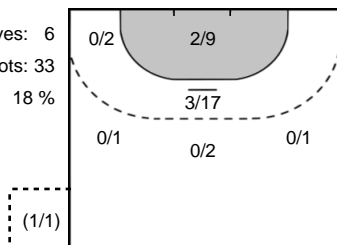

Kobenhavn Handball (DEN)

Rostov-Don (RUS)

18 LYKKEGAARD
Maria Schmidt

Goals: 1
Shots: 1
100 %

Goalkeeper Statistics

Kobenhavn Handball (DEN)

Rostov-Don (RUS)

1 BUNDSSEN Johanna

Saves: 6
Shots: 33
18 %

DE OLIVEIRA PESSOA Mayssa Raquel 84

Saves: 2
Shots: 23
8 %

Legend

- %** Efficiency
- Ass.** Assists
- Pos.** Position
- GC.** Goals conceded
- 7M** 7-metre Shots
- W** Wing Shots (Right, Left)
- BT** Breakthrough (Right, Center, Left)
- FB** Fast Break
- 6M** 6-metre Shots
- 9M** 9-metre Shots (Right, Center, Left)
- FT** Free Throw
- ST** Steals
- BL** Blocks
- YC** Yellow Cards
- RC** Red Cards
- BC** Blue Cards
- 2m** 2 Minute Suspensions
- UP** Unassigned Position