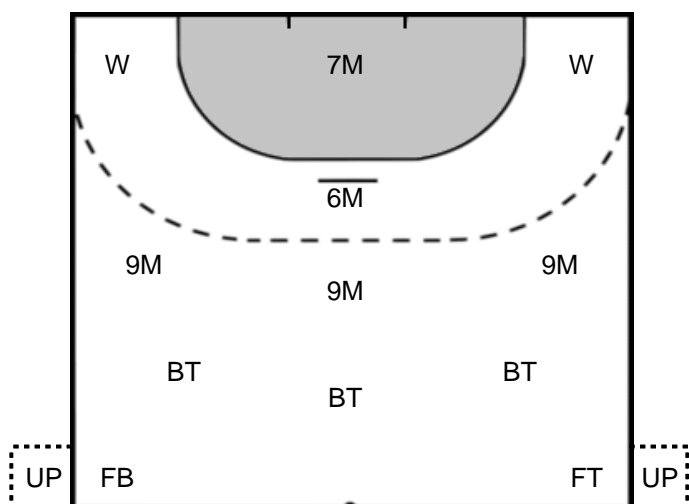

Saves: 6
Shots: 33
18 %

DE OLIVEIRA PESSOA Mayssa Raquel 84

Saves: 2
Shots: 23
8 %

Legend

- %** Efficiency
- Ass.** Assists
- Pos.** Position
- GC.** Goals conceded
- 7M** 7-metre Shots
- W** Wing Shots (Right, Left)
- BT** Breakthrough (Right, Center, Left)
- FB** Fast Break
- 6M** 6-metre Shots
- 9M** 9-metre Shots (Right, Center, Left)
- FT** Free Throw
- ST** Steals
- BL** Blocks
- YC** Yellow Cards
- RC** Red Cards
- BC** Blue Cards
- 2m** 2 Minute Suspensions
- UP** Unassigned Position