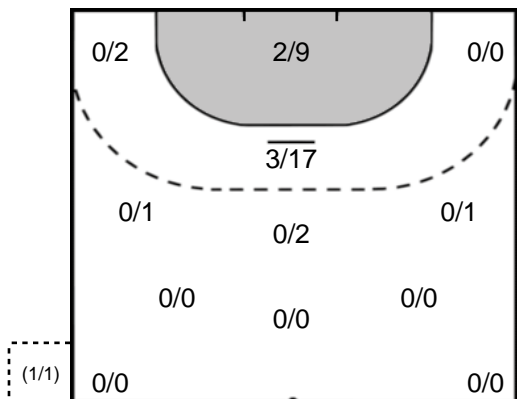

Goalkeeper Statistics

Kobenhavn Handball (DEN)

Rostov-Don (RUS)