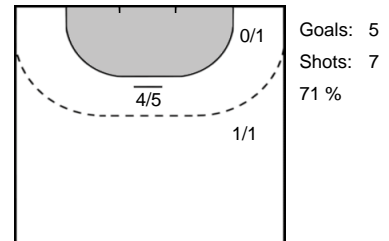

6 MANAGAROVA
Iuliia