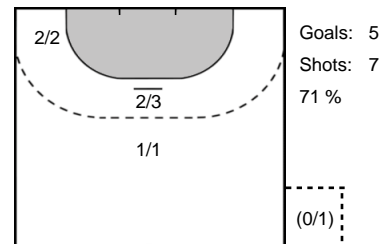

88 KUZNETSOVA
Polina