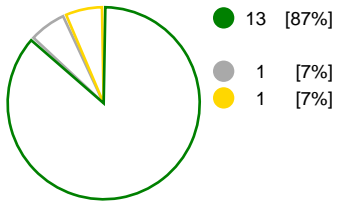

Match Statistics Shots

Kobenhavn Handball (DEN)

Rostov-Don (RUS)

Total Shots (26)

1st Half Shots (15)

2nd Half Shots (11)

Total Shots (36)

2nd Half Shots (20)