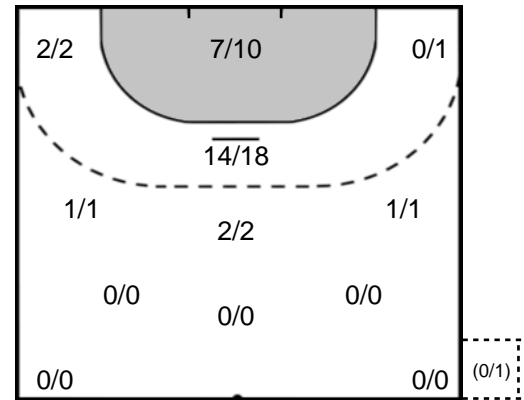

Team Statistics Attack

Kobenhavn Handball (DEN)

Rostov-Don (RUS)