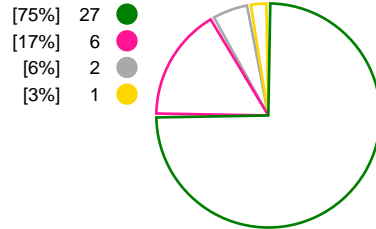

Kobenhavn Handball (DEN)			Rostov-Don (RUS)			
Total	1st half	2nd half	2nd half	1st half	Total	
21	13	8	Goals	14	13	27
26	15	11	Shots	20	16	36
81%	87%	73%	Shot Percentage	70%	81%	75%
0	0	0	Turnovers	0	0	0
0	0	0	Rule Technical Fouls	0	0	0
81%	87%	73%	Attack Percentage	70%	81%	75%
24	14	10	Shots on Goal	18	16	34
92%	93%	91%	On Target Percentage	90%	100%	94%
6	2	4	Saves	2	0	2
18%	13%	22%	GK Save Percentage	20%	0%	9%
1	1	0	7m Goals	4	3	7
2	2	0	7m Shots	4	6	10
50%	50%	0%	7m Percentage	100%	50%	70%
0	0	0	Fast Break Goals	0	0	0
2	2	0	Powerplay goals	3	1	4
0	0	0	Shorthanded goals	1	0	1
4	4	1	Most goals in succession	3	5	5
2	2	0	Yellow Cards	0	2	2
4	1	3	2 min Suspension	2	2	4
0	0	0	Red Cards	0	0	0
3	1	2	Team Timeouts	1	1	2

Match Statistics Shots

Kobenhavn Handball (DEN)

Rostov-Don (RUS)

Total Shots (26)

1st Half Shots (15)

2nd Half Shots (11)

Total Shots (36)

2nd Half Shots (20)