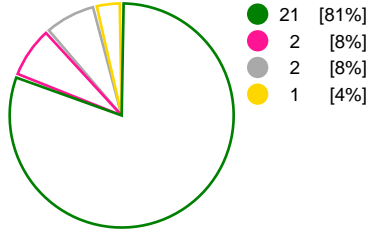

Match Statistics Shots

Kobenhavn Handball (DEN)

Rostov-Don (RUS)

Total Shots (26)