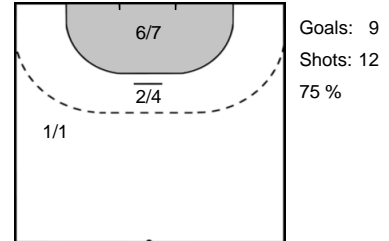

13 VYAKHIREVA
Anna