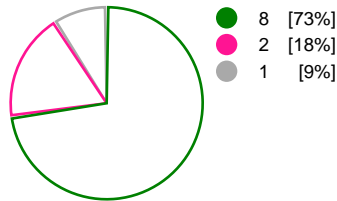

Match Statistics Shots

Kobenhavn Handball (DEN)

Rostov-Don (RUS)

Total Shots (26)

1st Half Shots (15)

2nd Half Shots (11)

Total Shots (36)

2nd Half Shots (20)