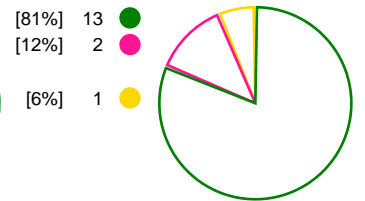

1st Half Shots (16)

● Goals ● Saves ● Missed ● Posts ● Blocks