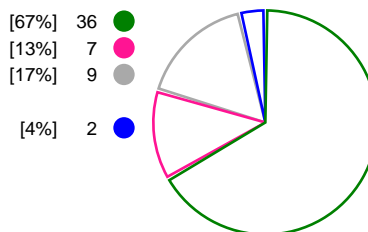

#### Kobenhavn Handball (DEN)

Total Shots (51)

1st Half Shots (23)

2nd Half Shots (28)

Total Shots (54)

2nd Half Shots (28)

1st Half Shots (26)

● Goals ● Saves ● Missed ● Posts ● Blocks

## Player Statistics: IK Sävehof (SWE)

Goalkeeper	Total				All Saves/Shots					
No. Name	Saves	Shots	%	GC	7M	6M	9M	Wing	BT	FB
12 MOURATIDOU Isabella	4	22	18	18	0% (0/1)	10% (1/10)	42% (3/7)	0% (0/4)		
16 KROON ANDERSSON Wilma	3	21	14	18	25% (1/4)	11% (1/9)	25% (1/4)	0% (0/4)		
<b>TOTALS</b>	<b>7</b>	<b>43</b>	<b>16</b>	<b>36</b>	<b>20% (1/5)</b>	<b>10% (2/19)</b>	<b>36% (4/11)</b>	<b>0% (0/8)</b>		