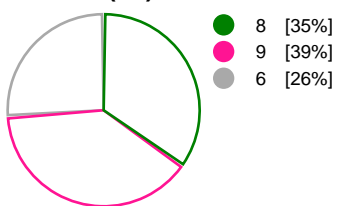

1st Half Shots (23)