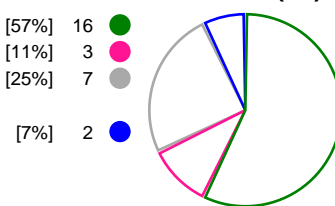

#### Kobenhavn Handball (DEN)

Total Shots (51)

1st Half Shots (23)

2nd Half Shots (28)

Total Shots (54)

2nd Half Shots (28)

1st Half Shots (26)

● Goals ● Saves ● Missed ● Posts ● Blocks

## Player Statistics: IK Sävehof (SWE)

Goalkeeper	Total				All Saves/Shots					
No. Name	Saves	Shots	%	GC	7M	6M	9M	Wing	BT	FB
12 MOURATIDOU Isabella	4	22	18	18	0% (0/1)	10% (1/10)	42% (3/7)	0% (0/4)		
16 KROON ANDERSSON Wilma	3	21	14	18	25% (1/4)	11% (1/9)	25% (1/4)	0% (0/4)		
<b>TOTALS</b>	<b>7</b>	<b>43</b>	<b>16</b>	<b>36</b>	<b>20% (1/5)</b>	<b>10% (2/19)</b>	<b>36% (4/11)</b>	<b>0% (0/8)</b>		