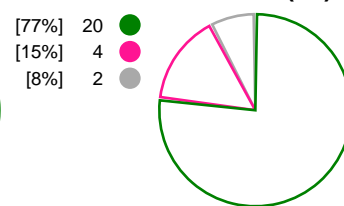

#### Kobenhavn Handball (DEN)

Total Shots (51)

1st Half Shots (23)

2nd Half Shots (28)

Total Shots (54)

2nd Half Shots (28)

1st Half Shots (26)

● Goals ● Saves ● Missed ● Posts ● Blocks

## Player Statistics: IK Sävehof (SWE)

Goalkeeper	Total				All Saves/Shots					
No. Name	Saves	Shots	%	GC	7M	6M	9M	Wing	BT	FB
12 MOURATIDOU Isabella	4	22	18	18	0% (0/1)	10% (1/10)	42% (3/7)	0% (0/4)		
16 KROON ANDERSSON Wilma	3	21	14	18	25% (1/4)	11% (1/9)	25% (1/4)	0% (0/4)		
<b>TOTALS</b>	<b>7</b>	<b>43</b>	<b>16</b>	<b>36</b>	<b>20% (1/5)</b>	<b>10% (2/19)</b>	<b>36% (4/11)</b>	<b>0% (0/8)</b>		