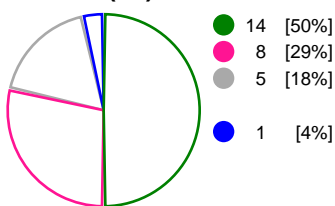

#### Kobenhavn Handball (DEN)

Total Shots (51)

1st Half Shots (23)

2nd Half Shots (28)

Total Shots (54)

2nd Half Shots (28)

1st Half Shots (26)

● Goals ● Saves ● Missed ● Posts ● Blocks

## Player Statistics: IK Sävehof (SWE)

Goalkeeper	Total				All Saves/Shots					
No. Name	Saves	Shots	%	GC	7M	6M	9M	Wing	BT	FB
12 MOURATIDOU Isabella	4	22	18	18	0% (0/1)	10% (1/10)	42% (3/7)	0% (0/4)		
16 KROON ANDERSSON Wilma	3	21	14	18	25% (1/4)	11% (1/9)	25% (1/4)	0% (0/4)		
<b>TOTALS</b>	<b>7</b>	<b>43</b>	<b>16</b>	<b>36</b>	<b>20% (1/5)</b>	<b>10% (2/19)</b>	<b>36% (4/11)</b>	<b>0% (0/8)</b>		