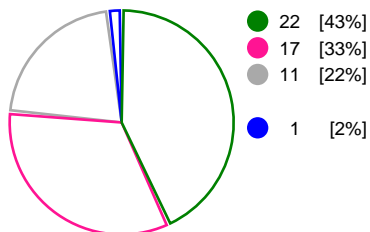

Match Statistics Shots

IK Sävehof (SWE)

Kobenhavn Handball (DEN)

Total Shots (51)