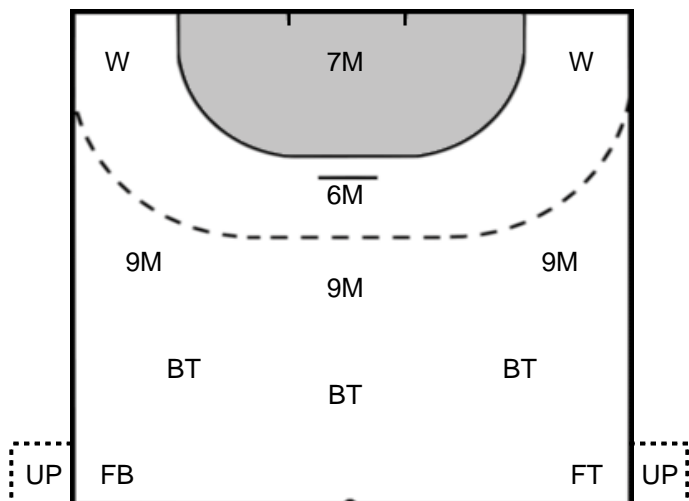

Legend

- %** Efficiency
- Ass.** Assists
- Pos.** Position
- GC.** Goals conceded
- 7M** 7-metre Shots
- W** Wing Shots (Right, Left)
- BT** Breakthrough (Right, Center, Left)
- FB** Fast Break
- 6M** 6-metre Shots
- 9M** 9-metre Shots (Right, Center, Left)
- FT** Free Throw
- ST** Steals
- BL** Blocks
- YC** Yellow Cards
- RC** Red Cards
- BC** Blue Cards
- 2m** 2 Minute Suspensions
- UP** Unassigned Position