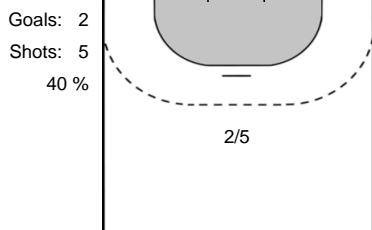

Goals: 5
Shots: 5
100 %

6 MANAGAROVA Iuliia

Goals: 3
Shots: 3
100 %

Team Statistics Attack

Brest Bretagne Handball (FRA)

Rostov-Don (RUS)

7 PINEAU
Allison Marie

MAKEEVA
Kseniya **19**