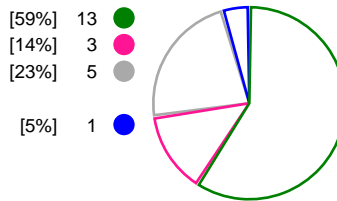

Match Statistics Shots

Brest Bretagne Handball (FRA)

Rostov-Don (RUS)

Total Shots (51)

1st Half Shots (23)

2nd Half Shots (28)

Total Shots (45)

2nd Half Shots (22)