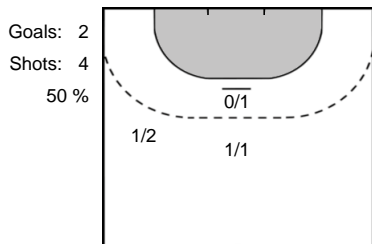

21 STOILJKOVIC
Jovana