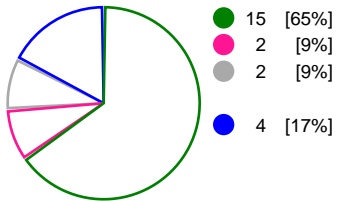

Throw-off: 13.10.2018, 15:00
Arena Brest, Brest / FRA

Match Statistics Overview

Brest Bretagne Handball (FRA)			Rostov-Don (RUS)			
Total	1st half	2nd half	2nd half	1st half	Total	
29	15	14	Goals	13	16	29
51	23	28	Shots	22	23	45
57%	65%	50%	Shot Percentage	59%	70%	64%
0	0	0	Turnovers	0	0	0
0	0	0	Rule Technical Fouls	0	0	0
57%	65%	50%	Attack Percentage	59%	70%	64%
45	21	24	Shots on Goal	17	22	39
88%	91%	86%	On Target Percentage	77%	96%	87%
9	6	3	Saves	9	2	11
24%	27%	19%	GK Save Percentage	39%	12%	28%
2	1	1	7m Goals	2	2	4
2	1	1	7m Shots	2	3	5
100%	100%	100%	7m Percentage	100%	66%	80%
0	0	0	Fast Break Goals	0	0	0
5	3	2	Powerplay goals	1	0	1
0	0	0	Shorthanded goals	0	1	1
5	3	5	Most goals in succession	6	4	6
3	3	0	Yellow Cards	0	4	4
1	0	1	2 min Suspension	1	2	3
0	0	0	Red Cards	0	0	0
3	1	2	Team Timeouts	2	1	3

Match Statistics Shots

Brest Bretagne Handball (FRA)

Rostov-Don (RUS)

Total Shots (51)

1st Half Shots (23)

2nd Half Shots (28)

Total Shots (45)

2nd Half Shots (22)