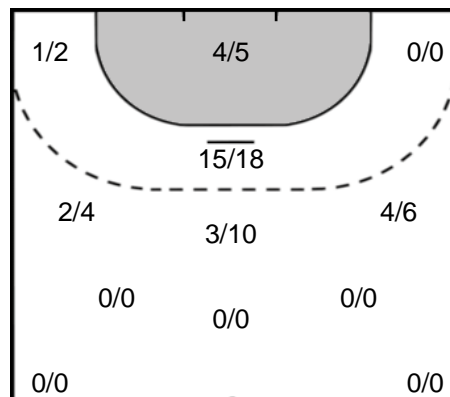

Rostov-Don (RUS)