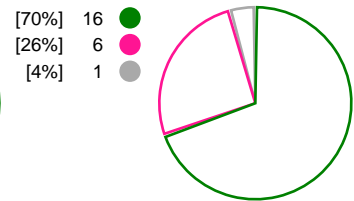

1st Half Shots (23)

● Goals ● Saves ● Missed ● Posts ● Blocks