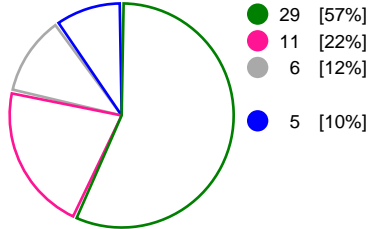

Match Statistics Shots

Brest Bretagne Handball (FRA)

Rostov-Don (RUS)

Total Shots (51)