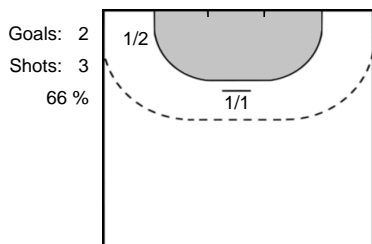

2 MAUNY
Constance