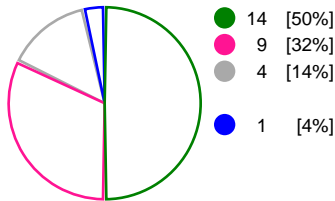

Match Statistics Shots

Brest Bretagne Handball (FRA)

Rostov-Don (RUS)

Total Shots (51)

1st Half Shots (23)

2nd Half Shots (28)

Total Shots (45)

2nd Half Shots (22)