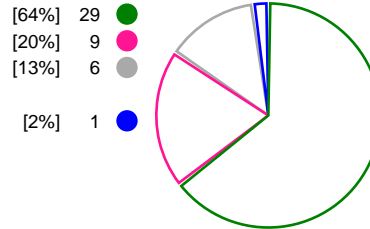

Throw-off: 13.10.2018, 15:00
Arena Brest, Brest / FRA

Match Statistics Overview

Brest Bretagne Handball (FRA)			Rostov-Don (RUS)			
Total	1st half	2nd half	2nd half	1st half	Total	
29	15	14	Goals	13	16	29
51	23	28	Shots	22	23	45
57%	65%	50%	Shot Percentage	59%	70%	64%
0	0	0	Turnovers	0	0	0
0	0	0	Rule Technical Fouls	0	0	0
57%	65%	50%	Attack Percentage	59%	70%	64%
45	21	24	Shots on Goal	17	22	39
88%	91%	86%	On Target Percentage	77%	96%	87%
9	6	3	Saves	9	2	11
24%	27%	19%	GK Save Percentage	39%	12%	28%
2	1	1	7m Goals	2	2	4
2	1	1	7m Shots	2	3	5
100%	100%	100%	7m Percentage	100%	66%	80%
0	0	0	Fast Break Goals	0	0	0
5	3	2	Powerplay goals	1	0	1
0	0	0	Shorthanded goals	0	1	1
5	3	5	Most goals in succession	6	4	6
3	3	0	Yellow Cards	0	4	4
1	0	1	2 min Suspension	1	2	3
0	0	0	Red Cards	0	0	0
3	1	2	Team Timeouts	2	1	3

Match Statistics Shots

Brest Bretagne Handball (FRA)

Rostov-Don (RUS)

Total Shots (51)

1st Half Shots (23)

2nd Half Shots (28)

Total Shots (45)

2nd Half Shots (22)