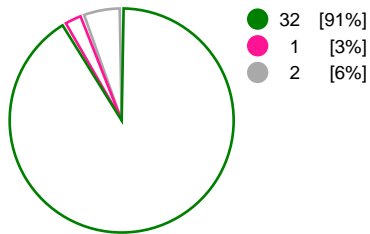

Match Statistics Shots

Kobenhavn Handball (DEN)

Brest Bretagne Handball (FRA)

Total Shots (35)