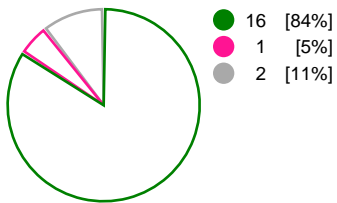

Kobenhavn Handball (DEN)			Brest Bretagne Handball (FRA)			
Total	1st half	2nd half		2nd half	1st half	Total
32	16	16	Goals	10	18	28
35	19	16	Shots	15	20	35
91%	84%	100%	Shot Percentage	67%	90%	80%
0	0	0	Turnovers	0	0	0
0	0	0	Rule Technical Fouls	0	0	0
91%	84%	100%	Attack Percentage	67%	90%	80%
33	17	16	Shots on Goal	12	18	30
94%	89%	100%	On Target Percentage	80%	90%	86%
2	0	2	Saves	0	1	1
7%	0%	17%	GK Save Percentage	0%	6%	3%
1	1	0	7m Goals	0	3	3
1	1	0	7m Shots	0	3	3
100%	100%	0%	7m Percentage	0%	100%	100%
0	0	0	Fast Break Goals	0	0	0
0	0	0	Powerplay goals	0	0	0
1	0	1	Shorthanded goals	0	0	0
3	3	3	Most goals in succession	3	6	6
3	3	0	Yellow Cards	0	2	2
1	0	1	2 min Suspension	0	0	0
0	0	0	Red Cards	0	0	0
2	2	0	Team Timeouts	2	1	3

Match Statistics Shots

Kobenhavn Handball (DEN)

Brest Bretagne Handball (FRA)

Total Shots (35)

Total Shots (35)

1st Half Shots (19)

2nd Half Shots (16)

2nd Half Shots (15)