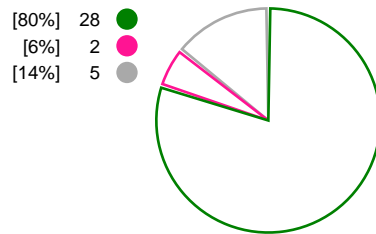

Kobenhavn Handball (DEN)			Brest Bretagne Handball (FRA)			
Total	1st half	2nd half		2nd half	1st half	Total
32	16	16	Goals	10	18	28
35	19	16	Shots	15	20	35
91%	84%	100%	Shot Percentage	67%	90%	80%
0	0	0	Turnovers	0	0	0
0	0	0	Rule Technical Fouls	0	0	0
91%	84%	100%	Attack Percentage	67%	90%	80%
33	17	16	Shots on Goal	12	18	30
94%	89%	100%	On Target Percentage	80%	90%	86%
2	0	2	Saves	0	1	1
7%	0%	17%	GK Save Percentage	0%	6%	3%
1	1	0	7m Goals	0	3	3
1	1	0	7m Shots	0	3	3
100%	100%	0%	7m Percentage	0%	100%	100%
0	0	0	Fast Break Goals	0	0	0
0	0	0	Powerplay goals	0	0	0
1	0	1	Shorthanded goals	0	0	0
3	3	3	Most goals in succession	3	6	6
3	3	0	Yellow Cards	0	2	2
1	0	1	2 min Suspension	0	0	0
0	0	0	Red Cards	0	0	0
2	2	0	Team Timeouts	2	1	3

Match Statistics Shots

Kobenhavn Handball (DEN)

Brest Bretagne Handball (FRA)

Total Shots (35)

Total Shots (35)

1st Half Shots (19)

2nd Half Shots (16)

2nd Half Shots (15)

1st Half Shots (20)

● Goals ● Saves ● Missed ● Posts ● Blocks

Player Statistics: Kobenhavn Handball (DEN)

Goalkeeper	Total				All Saves/Shots					
No. Name	Saves	Shots	%	GC	7M	6M	9M	Wing	BT	FB
1 BUNDTSEN Johanna (SWE)	0	16	0	16	0% (0/3)	0% (0/7)	0% (0/4)	0% (0/2)		
89 SANDO Emliy Stang (NOR)	2	14	14	12		18% (2/11)	0% (0/1)	0% (0/2)		
TOTALS	2	30	7	28	0% (0/3)	11% (2/18)	0% (0/5)	0% (0/4)		