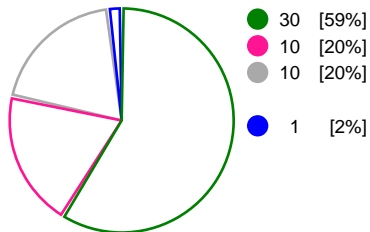

Rostov-Don (RUS)			IK Sävehof (SWE)			
Total	1st half	2nd half	2nd half	1st half	Total	
30	15	15	Goals	10	11	21
51	25	26	Shots	19	21	40
59%	60%	58%	Shot Percentage	53%	52%	52%
0	0	0	Turnovers	0	0	0
0	0	0	Rule Technical Fouls	0	0	0
59%	60%	58%	Attack Percentage	53%	52%	52%
41	20	21	Shots on Goal	16	21	37
80%	80%	81%	On Target Percentage	84%	100%	92%
11	8	3	Saves	6	4	10
34%	42%	23%	GK Save Percentage	29%	21%	25%
3	2	1	7m Goals	2	0	2
3	2	1	7m Shots	4	1	5
100%	100%	100%	7m Percentage	50%	0%	40%
0	0	0	Fast Break Goals	0	0	0
4	1	3	Powerplay goals	0	1	1
1	1	0	Shorthanded goals	1	1	2
5	3	5	Most goals in succession	2	2	2
4	3	1	Yellow Cards	0	2	2
3	1	2	2 min Suspension	2	1	3
0	0	0	Red Cards	0	0	0
2	1	1	Team Timeouts	1	1	2

Match Statistics Shots

Rostov-Don (RUS)

IK Sävehof (SWE)

Total Shots (51)

1st Half Shots (25)

2nd Half Shots (26)

Total Shots (40)

2nd Half Shots (19)