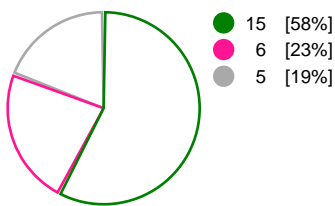

Rostov-Don (RUS)			IK Sävehof (SWE)			
Total	1st half	2nd half	2nd half	1st half	Total	
30	15	15	Goals	10	11	21
51	25	26	Shots	19	21	40
59%	60%	58%	Shot Percentage	53%	52%	52%
0	0	0	Turnovers	0	0	0
0	0	0	Rule Technical Fouls	0	0	0
59%	60%	58%	Attack Percentage	53%	52%	52%
41	20	21	Shots on Goal	16	21	37
80%	80%	81%	On Target Percentage	84%	100%	92%
11	8	3	Saves	6	4	10
34%	42%	23%	GK Save Percentage	29%	21%	25%
3	2	1	7m Goals	2	0	2
3	2	1	7m Shots	4	1	5
100%	100%	100%	7m Percentage	50%	0%	40%
0	0	0	Fast Break Goals	0	0	0
4	1	3	Powerplay goals	0	1	1
1	1	0	Shorthanded goals	1	1	2
5	3	5	Most goals in succession	2	2	2
4	3	1	Yellow Cards	0	2	2
3	1	2	2 min Suspension	2	1	3
0	0	0	Red Cards	0	0	0
2	1	1	Team Timeouts	1	1	2

Match Statistics Shots

Rostov-Don (RUS)

IK Sävehof (SWE)

Total Shots (51)

1st Half Shots (25)

2nd Half Shots (26)

Total Shots (40)

2nd Half Shots (19)

1st Half Shots (21)

● Goals ● Saves ● Missed ● Posts ● Blocks

Player Statistics: Rostov-Don (RUS)

Goalkeeper	Total				All Saves/Shots					
No. Name	Saves	Shots	%	GC	7M	6M	9M	Wing	BT	FB
1 MEKHDIEVA Galina	7	21	33	14	100% (1/1)	55% (5/9)	16% (1/6)	0% (0/5)		
21 SEDOYKINA Anna	2	7	29	5	0% (0/2)	0% (0/2)	50% (1/2)	100% (1/1)		
TOTALS	9	28	32	19	33% (1/3)	45% (5/11)	25% (2/8)	16% (1/6)		