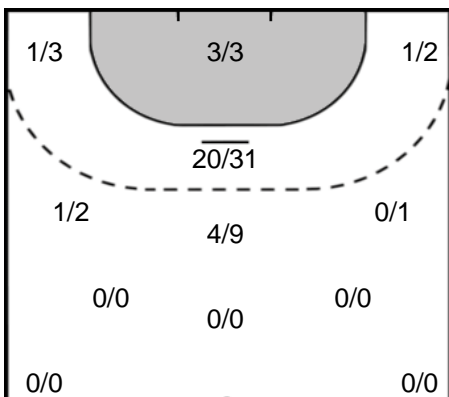

Team Statistics Attack

Rostov-Don (RUS)

IK Sävehof (SWE)