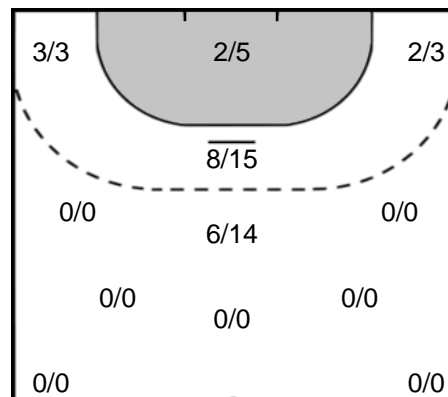

Team Statistics Attack

Rostov-Don (RUS)

IK Sävehof (SWE)