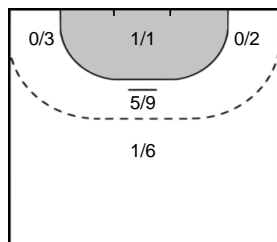

1 MEKHDIEVA Galina

Saves: 7
Shots: 21
33 %