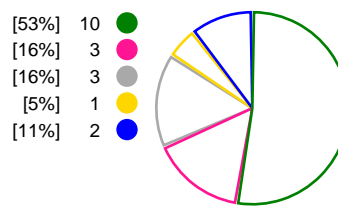

Rostov-Don (RUS)			IK Sävehof (SWE)			
Total	1st half	2nd half	2nd half	1st half	Total	
30	15	15	Goals	10	11	21
51	25	26	Shots	19	21	40
59%	60%	58%	Shot Percentage	53%	52%	52%
0	0	0	Turnovers	0	0	0
0	0	0	Rule Technical Fouls	0	0	0
59%	60%	58%	Attack Percentage	53%	52%	52%
41	20	21	Shots on Goal	16	21	37
80%	80%	81%	On Target Percentage	84%	100%	92%
11	8	3	Saves	6	4	10
34%	42%	23%	GK Save Percentage	29%	21%	25%
3	2	1	7m Goals	2	0	2
3	2	1	7m Shots	4	1	5
100%	100%	100%	7m Percentage	50%	0%	40%
0	0	0	Fast Break Goals	0	0	0
4	1	3	Powerplay goals	0	1	1
1	1	0	Shorthanded goals	1	1	2
5	3	5	Most goals in succession	2	2	2
4	3	1	Yellow Cards	0	2	2
3	1	2	2 min Suspension	2	1	3
0	0	0	Red Cards	0	0	0
2	1	1	Team Timeouts	1	1	2

Match Statistics Shots

Rostov-Don (RUS)

IK Sävehof (SWE)

Total Shots (51)

1st Half Shots (25)

2nd Half Shots (26)

Total Shots (40)

2nd Half Shots (19)

1st Half Shots (21)

● Goals ● Saves ● Missed ● Posts ● Blocks

Player Statistics: Rostov-Don (RUS)

Goalkeeper	Total				All Saves/Shots					
No. Name	Saves	Shots	%	GC	7M	6M	9M	Wing	BT	FB
1 MEKHDIEVA Galina	7	21	33	14	100% (1/1)	55% (5/9)	16% (1/6)	0% (0/5)		
21 SEDOYKINA Anna	2	7	29	5	0% (0/2)	0% (0/2)	50% (1/2)	100% (1/1)		
TOTALS	9	28	32	19	33% (1/3)	45% (5/11)	25% (2/8)	16% (1/6)		