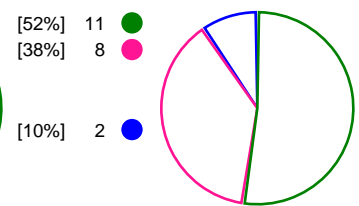

Match Statistics Shots

Rostov-Don (RUS)

IK Sävehof (SWE)

Total Shots (51)

1st Half Shots (25)

2nd Half Shots (26)

Total Shots (40)

2nd Half Shots (19)

1st Half Shots (21)

● Goals ● Saves ● Missed ● Posts ● Blocks

Player Statistics: Rostov-Don (RUS)

Goalkeeper	Total				All Saves/Shots					
No. Name	Saves	Shots	%	GC	7M	6M	9M	Wing	BT	FB
1 MEKHDIEVA Galina	7	21	33	14	100% (1/1)	55% (5/9)	16% (1/6)	0% (0/5)		
21 SEDOYKINA Anna	2	7	29	5	0% (0/2)	0% (0/2)	50% (1/2)	100% (1/1)		
TOTALS	9	28	32	19	33% (1/3)	45% (5/11)	25% (2/8)	16% (1/6)		