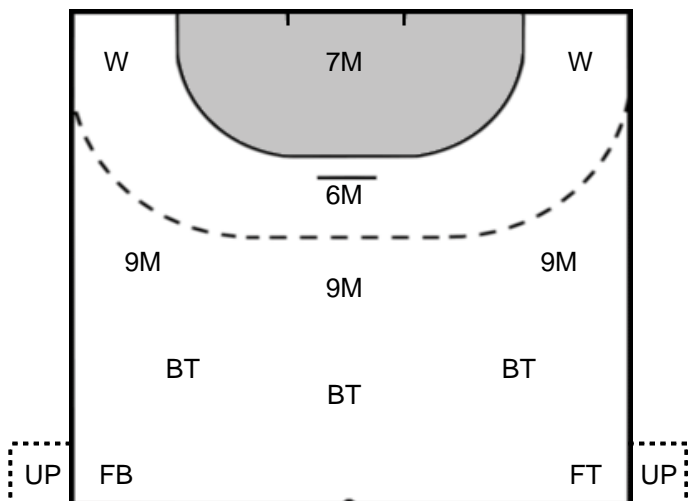

Saves: 2
Shots: 7
28 %

KROON ANDERSSON Wilma **16**

Saves: 3
Shots: 17
17 %

Legend

- %** Efficiency
- Ass.** Assists
- Pos.** Position
- GC.** Goals conceded
- 7M** 7-metre Shots
- W** Wing Shots (Right, Left)
- BT** Breakthrough (Right, Center, Left)
- FB** Fast Break
- 6M** 6-metre Shots
- 9M** 9-metre Shots (Right, Center, Left)
- FT** Free Throw
- ST** Steals
- BL** Blocks
- YC** Yellow Cards
- RC** Red Cards
- BC** Blue Cards
- 2m** 2 Minute Suspensions
- UP** Unassigned Position