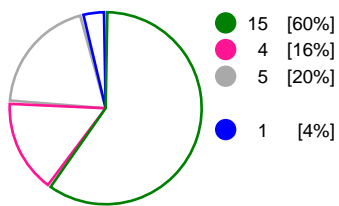

Rostov-Don (RUS)			IK Sävehof (SWE)			
Total	1st half	2nd half	2nd half	1st half	Total	
30	15	15	Goals	10	11	21
51	25	26	Shots	19	21	40
59%	60%	58%	Shot Percentage	53%	52%	52%
0	0	0	Turnovers	0	0	0
0	0	0	Rule Technical Fouls	0	0	0
59%	60%	58%	Attack Percentage	53%	52%	52%
41	20	21	Shots on Goal	16	21	37
80%	80%	81%	On Target Percentage	84%	100%	92%
11	8	3	Saves	6	4	10
34%	42%	23%	GK Save Percentage	29%	21%	25%
3	2	1	7m Goals	2	0	2
3	2	1	7m Shots	4	1	5
100%	100%	100%	7m Percentage	50%	0%	40%
0	0	0	Fast Break Goals	0	0	0
4	1	3	Powerplay goals	0	1	1
1	1	0	Shorthanded goals	1	1	2
5	3	5	Most goals in succession	2	2	2
4	3	1	Yellow Cards	0	2	2
3	1	2	2 min Suspension	2	1	3
0	0	0	Red Cards	0	0	0
2	1	1	Team Timeouts	1	1	2

Match Statistics Shots

Rostov-Don (RUS)

IK Sävehof (SWE)

Total Shots (51)

1st Half Shots (25)

2nd Half Shots (26)

Total Shots (40)

2nd Half Shots (19)

1st Half Shots (21)

● Goals ● Saves ● Missed ● Posts ● Blocks

Player Statistics: Rostov-Don (RUS)

Goalkeeper	Total				All Saves/Shots					
No. Name	Saves	Shots	%	GC	7M	6M	9M	Wing	BT	FB
1 MEKHDIEVA Galina	7	21	33	14	100% (1/1)	55% (5/9)	16% (1/6)	0% (0/5)		
21 SEDOYKINA Anna	2	7	29	5	0% (0/2)	0% (0/2)	50% (1/2)	100% (1/1)		
TOTALS	9	28	32	19	33% (1/3)	45% (5/11)	25% (2/8)	16% (1/6)		