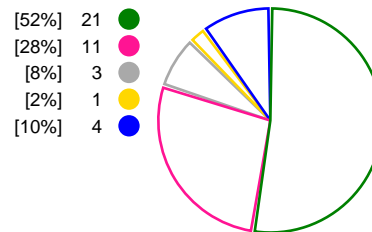

Rostov-Don (RUS)			IK Sävehof (SWE)			
Total	1st half	2nd half	2nd half	1st half	Total	
30	15	15	Goals	10	11	21
51	25	26	Shots	19	21	40
59%	60%	58%	Shot Percentage	53%	52%	52%
0	0	0	Turnovers	0	0	0
0	0	0	Rule Technical Fouls	0	0	0
59%	60%	58%	Attack Percentage	53%	52%	52%
41	20	21	Shots on Goal	16	21	37
80%	80%	81%	On Target Percentage	84%	100%	92%
11	8	3	Saves	6	4	10
34%	42%	23%	GK Save Percentage	29%	21%	25%
3	2	1	7m Goals	2	0	2
3	2	1	7m Shots	4	1	5
100%	100%	100%	7m Percentage	50%	0%	40%
0	0	0	Fast Break Goals	0	0	0
4	1	3	Powerplay goals	0	1	1
1	1	0	Shorthanded goals	1	1	2
5	3	5	Most goals in succession	2	2	2
4	3	1	Yellow Cards	0	2	2
3	1	2	2 min Suspension	2	1	3
0	0	0	Red Cards	0	0	0
2	1	1	Team Timeouts	1	1	2

Match Statistics Shots

Rostov-Don (RUS)

IK Sävehof (SWE)

Total Shots (51)

1st Half Shots (25)

2nd Half Shots (26)

Total Shots (40)

2nd Half Shots (19)

1st Half Shots (21)

● Goals ● Saves ● Missed ● Posts ● Blocks

Player Statistics: Rostov-Don (RUS)

Goalkeeper	Total				All Saves/Shots					
No. Name	Saves	Shots	%	GC	7M	6M	9M	Wing	BT	FB
1 MEKHDIEVA Galina	7	21	33	14	100% (1/1)	55% (5/9)	16% (1/6)	0% (0/5)		
21 SEDOYKINA Anna	2	7	29	5	0% (0/2)	0% (0/2)	50% (1/2)	100% (1/1)		
TOTALS	9	28	32	19	33% (1/3)	45% (5/11)	25% (2/8)	16% (1/6)		