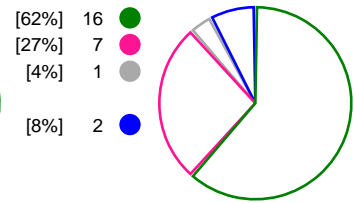

1st Half Shots (26)

● Goals ● Saves ● Missed ● Posts ● Blocks