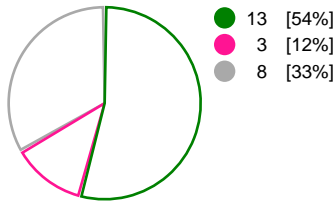

Match Statistics Shots

Buducnost (MNE)

Larvik HK (NOR)

Total Shots (45)

1st Half Shots (21)

2nd Half Shots (24)

Total Shots (49)

2nd Half Shots (23)