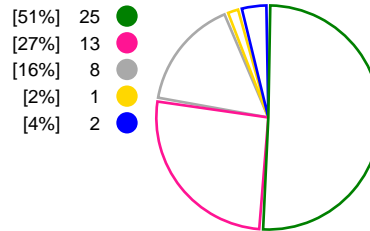

Match Statistics Shots

Buducnost (MNE)

Larvik HK (NOR)

Total Shots (45)

1st Half Shots (21)

2nd Half Shots (24)

Total Shots (49)

2nd Half Shots (23)