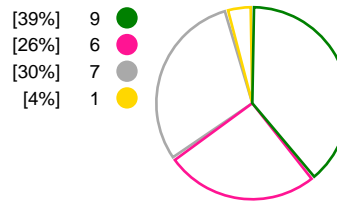

Match Statistics Shots

Buducnost (MNE)

Larvik HK (NOR)

Total Shots (45)

1st Half Shots (21)

2nd Half Shots (24)

Total Shots (49)

2nd Half Shots (23)

1st Half Shots (26)

● Goals ● Saves ● Missed ● Posts ● Blocks

Player Statistics: Buducnost (MNE)

Goalkeeper	Total				All Saves/Shots					
No. Name	Saves	Shots	%	GC	7M	6M	9M	Wing	BT	FB
1 RAJCIC Marina	7	21	33	14	0% (0/1)	36% (4/11)	40% (2/5)	33% (1/3)		0% (0/1)
12 ZOQBI DE PAULA Darly (ESP)	6	15	40	9	0% (0/1)	33% (2/6)	33% (2/6)	100% (1/1)		100% (1/1)
TOTALS	13	36	36	23	0% (0/2)	35% (6/17)	36% (4/11)	50% (2/4)		50% (1/2)