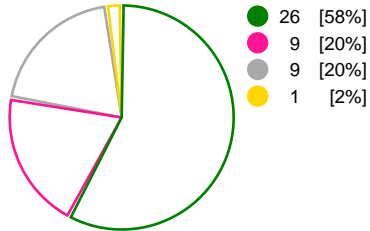

Match Statistics Shots

Buducnost (MNE)

Larvik HK (NOR)

Total Shots (45)