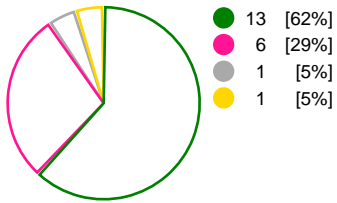

Match Statistics Shots

Buducnost (MNE)

Larvik HK (NOR)

Total Shots (45)

1st Half Shots (21)

2nd Half Shots (24)

Total Shots (49)

2nd Half Shots (23)