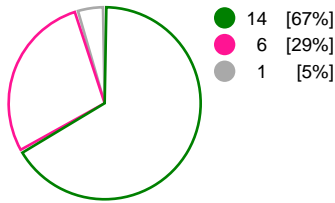

Match Statistics Shots

Odense HC (DEN)

Larvik HK (NOR)

Total Shots (45)

1st Half Shots (24)

2nd Half Shots (21)

Total Shots (45)

2nd Half Shots (23)

1st Half Shots (22)

● Goals ● Saves ● Missed ● Posts ● Blocks

Player Statistics: Odense HC (DEN)

Goalkeeper	Total				All Saves/Shots					
No. Name	Saves	Shots	%	GC	7M	6M	9M	Wing	BT	FB
16 REINHARDT Althea Rebecca	7	11	64	4		42% (3/7)	100% (4/4)			
25 JENSEN Trine Østergaard	1	6	17	5		25% (1/4)	0% (0/2)			
33 WESTER Tess (NED)	4	18	22	14	0% (0/2)	30% (4/13)	0% (0/3)			
TOTALS	12	35	34	23	0% (0/2)	33% (8/24)	44% (4/9)			