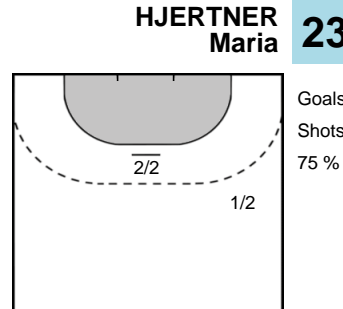

Goals: 5
Shots: 7
71 %

27 CHRISTENSEN
Emilie

Goals: 5
Shots: 8
62 %

14 TRANBORG
Mette

Goals: 4
Shots: 7
57 %

9 RIVAS TOFT
Mathilde

Goals: 2
Shots: 5
40 %

27 OFFENDAL
Nadia

Goals: 3
Shots: 6
50 %

7 LOKEN
Hege

Goals: 3
Shots: 4
75 %

Team Statistics Attack

Odense HC (DEN)

Larvik HK (NOR)

Team Statistics Attack

Odense HC (DEN)

Larvik HK (NOR)

33 WESTER
Tess

Goals: 1
Shots: 1
100 %

MÖLLER
Sara **3**

Goals: 1
Shots: 1
100 %

UNASSIGNED

Goals: 0
Shots: 1
0 %

LUND
Karoline **10**