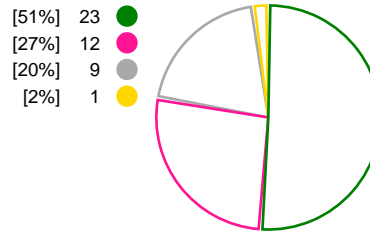

Match Statistics Shots

Odense HC (DEN)

Larvik HK (NOR)

Total Shots (45)

1st Half Shots (24)

2nd Half Shots (21)

Total Shots (45)

2nd Half Shots (23)

1st Half Shots (22)

● Goals ● Saves ● Missed ● Posts ● Blocks

Player Statistics: Odense HC (DEN)

Goalkeeper	Total				All Saves/Shots					
No. Name	Saves	Shots	%	GC	7M	6M	9M	Wing	BT	FB
16 REINHARDT Althea Rebecca	7	11	64	4		42% (3/7)	100% (4/4)			
25 JENSEN Trine Østergaard	1	6	17	5		25% (1/4)	0% (0/2)			
33 WESTER Tess (NED)	4	18	22	14	0% (0/2)	30% (4/13)	0% (0/3)			
TOTALS	12	35	34	23	0% (0/2)	33% (8/24)	44% (4/9)			