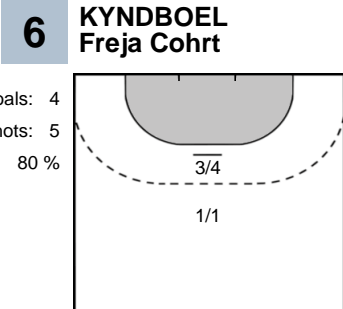

Goals: 5
Shots: 7
71 %

27 CHRISTENSEN
Emilie

Goals: 5
Shots: 8
62 %

14 TRANBORG
Mette

Goals: 4
Shots: 7
57 %

9 RIVAS TOFT
Mathilde

Goals: 2
Shots: 5
40 %

27 OFFENDAL
Nadia

Goals: 3
Shots: 6
50 %

7 LOKEN
Hege

Goals: 3
Shots: 4
75 %

Team Statistics Attack

Odense HC (DEN)

Larvik HK (NOR)

Team Statistics Attack

Odense HC (DEN)

Larvik HK (NOR)

33 WESTER
Tess

Goals: 1
Shots: 1
100 %

MÖLLER
Sara **3**

Goals: 1
Shots: 1
100 %

UNASSIGNED

Goals: 0
Shots: 1
0 %

LUND
Karoline **10**