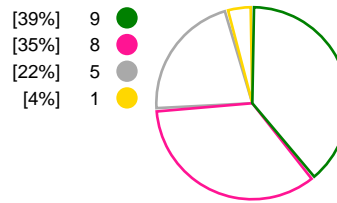

Match Statistics Shots

Odense HC (DEN)

Larvik HK (NOR)

Total Shots (45)

1st Half Shots (24)

2nd Half Shots (21)

Total Shots (45)

2nd Half Shots (23)

1st Half Shots (22)

● Goals ● Saves ● Missed ● Posts ● Blocks

Player Statistics: Odense HC (DEN)

Goalkeeper	Total				All Saves/Shots					
No. Name	Saves	Shots	%	GC	7M	6M	9M	Wing	BT	FB
16 REINHARDT Althea Rebecca	7	11	64	4		42% (3/7)	100% (4/4)			
25 JENSEN Trine Østergaard	1	6	17	5		25% (1/4)	0% (0/2)			
33 WESTER Tess (NED)	4	18	22	14	0% (0/2)	30% (4/13)	0% (0/3)			
TOTALS	12	35	34	23	0% (0/2)	33% (8/24)	44% (4/9)			