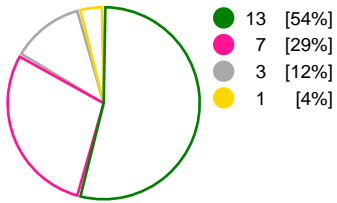

Match Statistics Shots

Odense HC (DEN)

Larvik HK (NOR)

Total Shots (45)

1st Half Shots (24)

2nd Half Shots (21)

Total Shots (45)

2nd Half Shots (23)

1st Half Shots (22)

● Goals ● Saves ● Missed ● Posts ● Blocks

Player Statistics: Odense HC (DEN)

Goalkeeper	Total				All Saves/Shots					
No. Name	Saves	Shots	%	GC	7M	6M	9M	Wing	BT	FB
16 REINHARDT Althea Rebecca	7	11	64	4		42% (3/7)	100% (4/4)			
25 JENSEN Trine Østergaard	1	6	17	5		25% (1/4)	0% (0/2)			
33 WESTER Tess (NED)	4	18	22	14	0% (0/2)	30% (4/13)	0% (0/3)			
TOTALS	12	35	34	23	0% (0/2)	33% (8/24)	44% (4/9)			