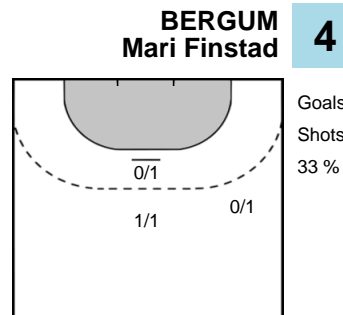

Goals: 5
Shots: 7
71 %

27 CHRISTENSEN
Emilie

Goals: 5
Shots: 8
62 %

14 TRANBORG
Mette

Goals: 4
Shots: 7
57 %

9 RIVAS TOFT
Mathilde

Goals: 2
Shots: 5
40 %

27 OFFENDAL
Nadia

Goals: 3
Shots: 6
50 %

7 LOKEN
Hege

Goals: 3
Shots: 4
75 %

Team Statistics Attack

Odense HC (DEN)

Larvik HK (NOR)

Team Statistics Attack

Odense HC (DEN)

Larvik HK (NOR)

33 WESTER
Tess

Goals: 1
Shots: 1
100 %

MÖLLER
Sara **3**

Goals: 1
Shots: 1
100 %

UNASSIGNED

Goals: 0
Shots: 1
0 %

LUND
Karoline **10**