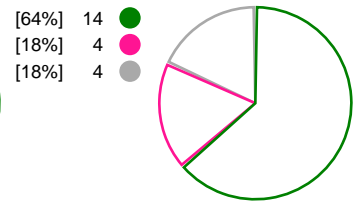

Match Statistics Shots

Odense HC (DEN)

Larvik HK (NOR)

Total Shots (45)

1st Half Shots (24)

2nd Half Shots (21)

Total Shots (45)

2nd Half Shots (23)

1st Half Shots (22)

● Goals ● Saves ● Missed ● Posts ● Blocks

Player Statistics: Odense HC (DEN)

Goalkeeper	Total				All Saves/Shots					
No. Name	Saves	Shots	%	GC	7M	6M	9M	Wing	BT	FB
16 REINHARDT Althea Rebecca	7	11	64	4		42% (3/7)	100% (4/4)			
25 JENSEN Trine Østergaard	1	6	17	5		25% (1/4)	0% (0/2)			
33 WESTER Tess (NED)	4	18	22	14	0% (0/2)	30% (4/13)	0% (0/3)			
TOTALS	12	35	34	23	0% (0/2)	33% (8/24)	44% (4/9)			