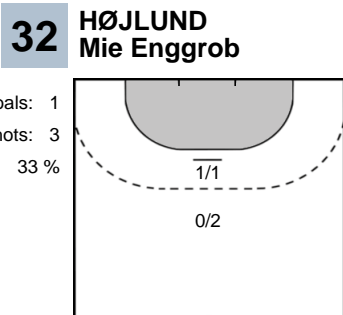

Goals: 5
Shots: 7
71 %

27 CHRISTENSEN
Emilie

Goals: 5
Shots: 8
62 %

14 TRANBORG
Mette

Goals: 4
Shots: 7
57 %

9 RIVAS TOFT
Mathilde

Goals: 2
Shots: 5
40 %

27 OFFENDAL
Nadia

Goals: 3
Shots: 6
50 %

7 LOKEN
Hege

Goals: 3
Shots: 4
75 %

Team Statistics Attack

Odense HC (DEN)

Larvik HK (NOR)

Team Statistics Attack

Odense HC (DEN)

Larvik HK (NOR)

33 WESTER
Tess

Goals: 1
Shots: 1
100 %

MÖLLER
Sara **3**

Goals: 1
Shots: 1
100 %

UNASSIGNED

Goals: 0
Shots: 1
0 %

LUND
Karoline **10**