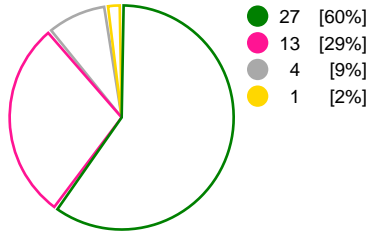

Match Statistics Overview

Odense HC (DEN)			Larvik HK (NOR)			
Total	1st half	2nd half	2nd half	1st half	Total	
27	13	14	Goals	9	14	23
45	24	21	Shots	23	22	45
60%	54%	67%	Shot Percentage	39%	64%	51%
0	0	0	Turnovers	0	0	0
0	0	0	Rule Technical Fouls	0	0	0
60%	54%	67%	Attack Percentage	39%	64%	51%
41	21	20	Shots on Goal	18	18	36
91%	88%	95%	On Target Percentage	78%	82%	80%
12	4	8	Saves	6	7	13
34%	22%	47%	GK Save Percentage	30%	35%	32%
4	2	2	7m Goals	0	2	2
7	4	3	7m Shots	1	2	3
57%	50%	66%	7m Percentage	0%	100%	66%
0	0	0	Fast Break Goals	0	0	0
1	0	1	Powerplay goals	0	2	2
2	1	1	Shorthanded goals	0	0	0
5	3	4	Most goals in succession	2	3	3
3	3	0	Yellow Cards	0	3	3
2	1	1	2 min Suspension	1	1	2
0	0	0	Red Cards	0	0	0
3	1	2	Team Timeouts	2	1	3

Match Statistics Shots

Odense HC (DEN)

Larvik HK (NOR)

Total Shots (45)

1st Half Shots (24)

2nd Half Shots (21)

Total Shots (45)

2nd Half Shots (23)