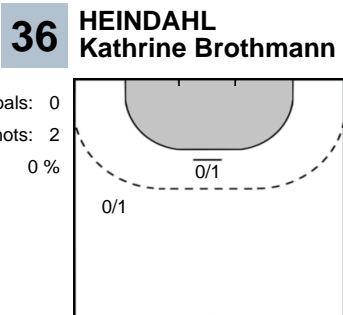

Team Statistics Attack

Odense HC (DEN)

Larvik HK (NOR)

25 JENSEN
Trine Østergaard

Goals: 7
Shots: 9
77 %

8 MOLID
Mari Kristine Søbstad

Goals: 4
Shots: 12
33 %

8 BAKKERUD
Ingvild Kristiansen

Goals: 5
Shots: 7
71 %

27 CHRISTENSEN
Emilie

Goals: 5
Shots: 8
62 %

14 TRANBORG
Mette

Goals: 4
Shots: 7
57 %

9 RIVAS TOFT
Mathilde

Goals: 2
Shots: 5
40 %

27 OFFENDAL
Nadia

Goals: 3
Shots: 6
50 %

7 LOKEN
Hege

Goals: 3
Shots: 4
75 %

Team Statistics Attack

Odense HC (DEN)

Larvik HK (NOR)

Team Statistics Attack

Odense HC (DEN)

Larvik HK (NOR)

33 WESTER
Tess

Goals: 1
Shots: 1
100 %

MÖLLER
Sara **3**

Goals: 1
Shots: 1
100 %

UNASSIGNED

Goals: 0
Shots: 1
0 %

LUND
Karoline **10**