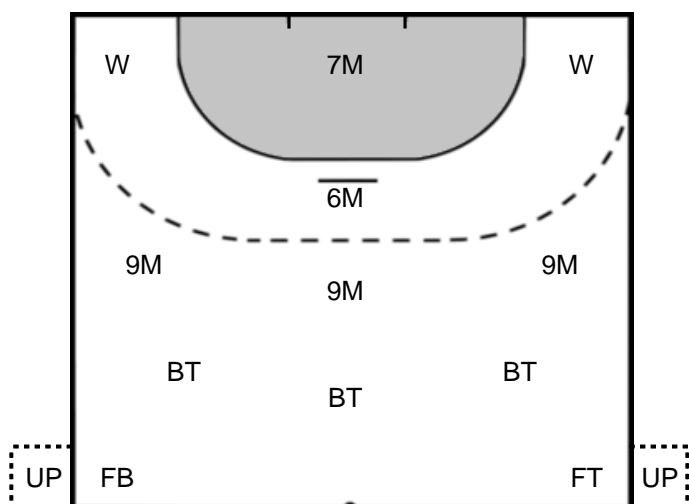

Goals: 0
 Shots: 1
 0 %

18 **WOLFF**
 Martine

Goals: 0
 Shots: 1
 0 %

Goalkeeper Statistics

Larvik HK (NOR)

Odense HC (DEN)

1 **RUNDBRATEN**
Guro

REINHARDT
Althea Rebecca **16**

12 **GLUIC**
Yasminee

WESTER
Tess **33**

Legend

- %** Efficiency
- Ass.** Assists
- Pos.** Position
- GC.** Goals conceded
- 7M** 7-metre Shots
- W** Wing Shots (Right, Left)
- BT** Breakthrough (Right, Center, Left)
- FB** Fast Break
- 6M** 6-metre Shots
- 9M** 9-metre Shots (Right, Center, Left)
- FT** Free Throw
- ST** Steals
- BL** Blocks
- YC** Yellow Cards
- RC** Red Cards
- BC** Blue Cards
- 2m** 2 Minute Suspensions
- UP** Unassigned Position