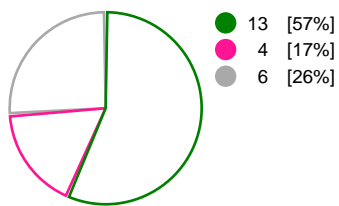

Match Statistics Shots

Larvik HK (NOR)

Odense HC (DEN)

Total Shots (47)

1st Half Shots (23)

2nd Half Shots (24)

Total Shots (49)

2nd Half Shots (25)

1st Half Shots (24)

● Goals
 ● Saves
 ● Missed
 ● Posts
 ● Blocks

Player Statistics: Larvik HK (NOR)

Goalkeeper	Total				All Saves/Shots					
No. Name	Saves	Shots	%	GC	7M	6M	9M	Wing	BT	FB
1 RUNDBRATEN Guro	5	32	16	27	0% (0/2)	18% (5/27)	0% (0/3)			
12 GLUIC Yasminee (SWE)	3	9	33	6	0% (0/1)	42% (3/7)	0% (0/1)			
TOTALS	8	41	20	33	0% (0/3)	23% (8/34)	0% (0/4)			