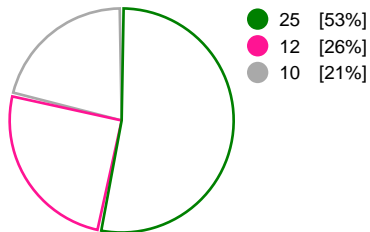

Match Statistics Shots

Larvik HK (NOR)

Odense HC (DEN)

Total Shots (47)