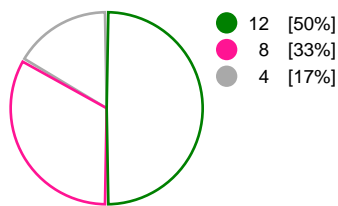

Match Statistics Shots

Larvik HK (NOR)

Odense HC (DEN)

Total Shots (47)

1st Half Shots (23)

2nd Half Shots (24)

Total Shots (49)

2nd Half Shots (25)

1st Half Shots (24)

● Goals
 ● Saves
 ● Missed
 ● Posts
 ● Blocks

Player Statistics: Larvik HK (NOR)

Goalkeeper	Total				All Saves/Shots					
No. Name	Saves	Shots	%	GC	7M	6M	9M	Wing	BT	FB
1 RUNDBRATEN Guro	5	32	16	27	0% (0/2)	18% (5/27)	0% (0/3)			
12 GLUIC Yasminee (SWE)	3	9	33	6	0% (0/1)	42% (3/7)	0% (0/1)			
TOTALS	8	41	20	33	0% (0/3)	23% (8/34)	0% (0/4)			