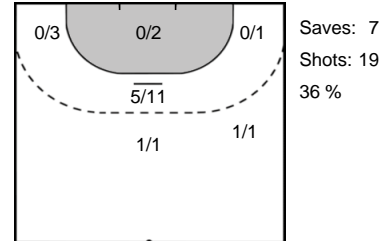

Goals: 0
 Shots: 1
 0 %

18 **WOLFF**
 Martine

Goals: 0
 Shots: 1
 0 %

Goalkeeper Statistics

Larvik HK (NOR)

Odense HC (DEN)

1 **RUNDBRATEN**
Guro

REINHARDT
Althea Rebecca **16**

12 **GLUIC**
Yasminee

WESTER
Tess **33**

Legend

- %** Efficiency
- Ass.** Assists
- Pos.** Position
- GC.** Goals conceded
- 7M** 7-metre Shots
- W** Wing Shots (Right, Left)
- BT** Breakthrough (Right, Center, Left)
- FB** Fast Break
- 6M** 6-metre Shots
- 9M** 9-metre Shots (Right, Center, Left)
- FT** Free Throw
- ST** Steals
- BL** Blocks
- YC** Yellow Cards
- RC** Red Cards
- BC** Blue Cards
- 2m** 2 Minute Suspensions
- UP** Unassigned Position