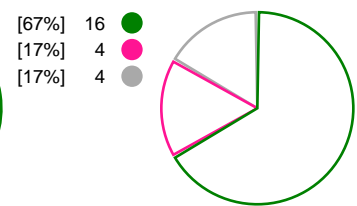

Match Statistics Shots

Larvik HK (NOR)

Odense HC (DEN)

Total Shots (47)

1st Half Shots (23)

2nd Half Shots (24)

Total Shots (49)

2nd Half Shots (25)

1st Half Shots (24)

● Goals
 ● Saves
 ● Missed
 ● Posts
 ● Blocks

Player Statistics: Larvik HK (NOR)

Goalkeeper	Total				All Saves/Shots					
No. Name	Saves	Shots	%	GC	7M	6M	9M	Wing	BT	FB
1 RUNDBRATEN Guro	5	32	16	27	0% (0/2)	18% (5/27)	0% (0/3)			
12 GLUIC Yasminee (SWE)	3	9	33	6	0% (0/1)	42% (3/7)	0% (0/1)			
TOTALS	8	41	20	33	0% (0/3)	23% (8/34)	0% (0/4)			