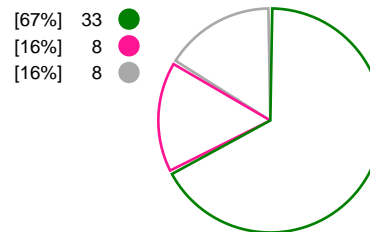

Match Statistics Shots

Larvik HK (NOR)

Odense HC (DEN)

Total Shots (47)

1st Half Shots (23)

2nd Half Shots (24)

Total Shots (49)

2nd Half Shots (25)

1st Half Shots (24)

● Goals
 ● Saves
 ● Missed
 ● Posts
 ● Blocks

Player Statistics: Larvik HK (NOR)

Goalkeeper	Total				All Saves/Shots					
No. Name	Saves	Shots	%	GC	7M	6M	9M	Wing	BT	FB
1 RUNDBRATEN Guro	5	32	16	27	0% (0/2)	18% (5/27)	0% (0/3)			
12 GLUIC Yasminee (SWE)	3	9	33	6	0% (0/1)	42% (3/7)	0% (0/1)			
TOTALS	8	41	20	33	0% (0/3)	23% (8/34)	0% (0/4)			