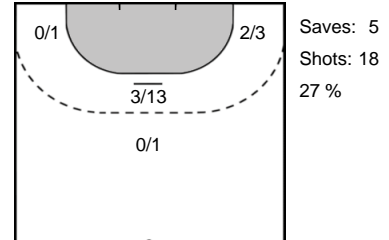

Goals: 0
 Shots: 1
 0 %

18 **WOLFF**
 Martine

Goals: 0
 Shots: 1
 0 %

Goalkeeper Statistics

Larvik HK (NOR)

Odense HC (DEN)

1 **RUNDBRATEN**
Guro

REINHARDT
Althea Rebecca **16**

12 **GLUIC**
Yasminee

WESTER
Tess **33**

Legend

- %** Efficiency
- Ass.** Assists
- Pos.** Position
- GC.** Goals conceded
- 7M** 7-metre Shots
- W** Wing Shots (Right, Left)
- BT** Breakthrough (Right, Center, Left)
- FB** Fast Break
- 6M** 6-metre Shots
- 9M** 9-metre Shots (Right, Center, Left)
- FT** Free Throw
- ST** Steals
- BL** Blocks
- YC** Yellow Cards
- RC** Red Cards
- BC** Blue Cards
- 2m** 2 Minute Suspensions
- UP** Unassigned Position