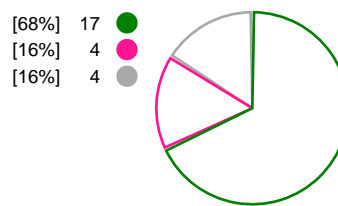

Match Statistics Shots

Larvik HK (NOR)

Odense HC (DEN)

Total Shots (47)

1st Half Shots (23)

2nd Half Shots (24)

Total Shots (49)

2nd Half Shots (25)

1st Half Shots (24)

● Goals
 ● Saves
 ● Missed
 ● Posts
 ● Blocks

Player Statistics: Larvik HK (NOR)

Goalkeeper	Total				All Saves/Shots					
No. Name	Saves	Shots	%	GC	7M	6M	9M	Wing	BT	FB
1 RUNDBRATEN Guro	5	32	16	27	0% (0/2)	18% (5/27)	0% (0/3)			
12 GLUIC Yasminee (SWE)	3	9	33	6	0% (0/1)	42% (3/7)	0% (0/1)			
TOTALS	8	41	20	33	0% (0/3)	23% (8/34)	0% (0/4)			