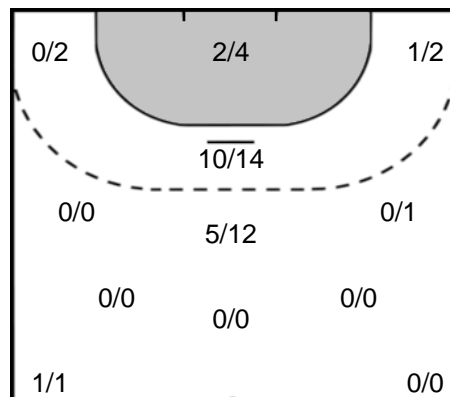

Team Statistics Attack

Odense HC (DEN)

Metz Handball (FRA)