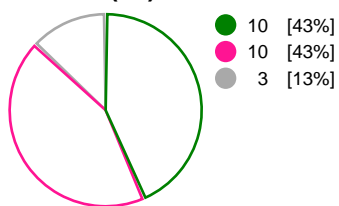

Match Statistics Shots

Odense HC (DEN)

Metz Handball (FRA)

Total Shots (40)

1st Half Shots (23)

2nd Half Shots (17)

Total Shots (36)

2nd Half Shots (15)

1st Half Shots (21)

● Goals ● Saves ● Missed ● Posts ● Blocks

Player Statistics: Odense HC (DEN)

Goalkeeper	Total				All Saves/Shots					
No. Name	Saves	Shots	%	GC	7M	6M	9M	Wing	BT	FB
16 REINHARDT Althea Rebecca	12	31	39	19	50% (2/4)	23% (3/13)	44% (4/9)	75% (3/4)		0% (0/1)
TOTALS	12	31	39	19	50% (2/4)	23% (3/13)	44% (4/9)	75% (3/4)		0% (0/1)