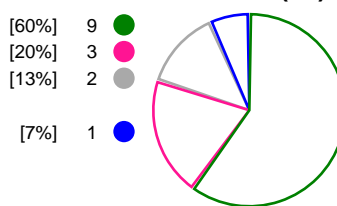

Match Statistics Shots

Odense HC (DEN)

Metz Handball (FRA)

Total Shots (40)

1st Half Shots (23)

2nd Half Shots (17)

Total Shots (36)

2nd Half Shots (15)

1st Half Shots (21)

● Goals ● Saves ● Missed ● Posts ● Blocks

Player Statistics: Odense HC (DEN)

Goalkeeper	Total				All Saves/Shots					
No. Name	Saves	Shots	%	GC	7M	6M	9M	Wing	BT	FB
16 REINHARDT Althea Rebecca	12	31	39	19	50% (2/4)	23% (3/13)	44% (4/9)	75% (3/4)		0% (0/1)
TOTALS	12	31	39	19	50% (2/4)	23% (3/13)	44% (4/9)	75% (3/4)		0% (0/1)