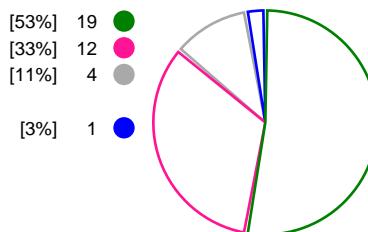

Match Statistics Shots

Odense HC (DEN)

Metz Handball (FRA)

Total Shots (40)

1st Half Shots (23)

2nd Half Shots (17)

Total Shots (36)

2nd Half Shots (15)

1st Half Shots (21)

● Goals ● Saves ● Missed ● Posts ● Blocks

Player Statistics: Odense HC (DEN)

Goalkeeper	Total				All Saves/Shots					
No. Name	Saves	Shots	%	GC	7M	6M	9M	Wing	BT	FB
16 REINHARDT Althea Rebecca	12	31	39	19	50% (2/4)	23% (3/13)	44% (4/9)	75% (3/4)		0% (0/1)
TOTALS	12	31	39	19	50% (2/4)	23% (3/13)	44% (4/9)	75% (3/4)		0% (0/1)