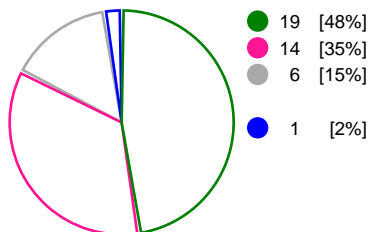

Match Statistics Shots

Odense HC (DEN)

Metz Handball (FRA)

Total Shots (40)

1st Half Shots (23)

2nd Half Shots (17)

Total Shots (36)

2nd Half Shots (15)