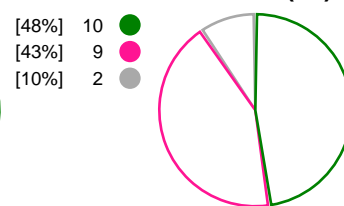

Match Statistics Shots

Odense HC (DEN)

Metz Handball (FRA)

Total Shots (40)

1st Half Shots (23)

2nd Half Shots (17)

Total Shots (36)

2nd Half Shots (15)

1st Half Shots (21)

● Goals ● Saves ● Missed ● Posts ● Blocks

Player Statistics: Odense HC (DEN)

Goalkeeper	Total				All Saves/Shots					
No. Name	Saves	Shots	%	GC	7M	6M	9M	Wing	BT	FB
16 REINHARDT Althea Rebecca	12	31	39	19	50% (2/4)	23% (3/13)	44% (4/9)	75% (3/4)		0% (0/1)
TOTALS	12	31	39	19	50% (2/4)	23% (3/13)	44% (4/9)	75% (3/4)		0% (0/1)