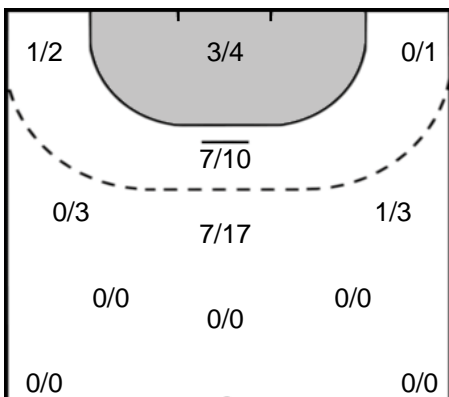

Team Statistics Attack

Odense HC (DEN)

Metz Handball (FRA)