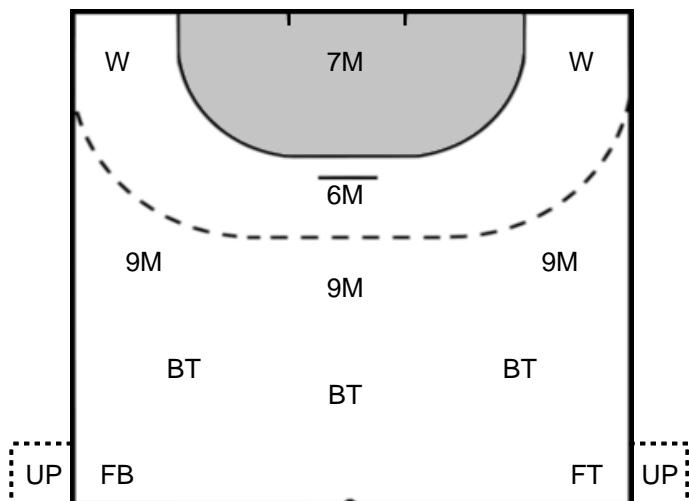

Goals: 1
Shots: 1
100 %

Goalkeeper Statistics

Odense HC (DEN)

Metz Handball (FRA)

16 REINHARDT
Althea Rebecca

Saves: 12
Shots: 31
38 %

GLAUSER
Laura **1**

Saves: 14
Shots: 32
43 %

KAPITANOVIC
Ivana **12**

Saves: 0
Shots: 1
0 %

Legend

- %** Efficiency
- Ass.** Assists
- Pos.** Position
- GC.** Goals conceded
- 7M** 7-metre Shots
- W** Wing Shots (Right, Left)
- BT** Breakthrough (Right, Center, Left)
- FB** Fast Break
- 6M** 6-metre Shots
- 9M** 9-metre Shots (Right, Center, Left)
- FT** Free Throw
- ST** Steals
- BL** Blocks
- YC** Yellow Cards
- RC** Red Cards
- BC** Blue Cards
- 2m** 2 Minute Suspensions
- UP** Unassigned Position