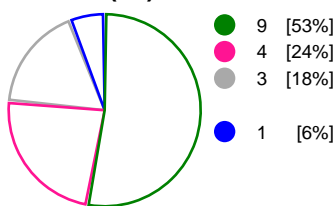

Match Statistics Shots

Odense HC (DEN)

Metz Handball (FRA)

Total Shots (40)

1st Half Shots (23)

2nd Half Shots (17)

Total Shots (36)

2nd Half Shots (15)

1st Half Shots (21)

● Goals ● Saves ● Missed ● Posts ● Blocks

Player Statistics: Odense HC (DEN)

Goalkeeper	Total				All Saves/Shots					
No. Name	Saves	Shots	%	GC	7M	6M	9M	Wing	BT	FB
16 REINHARDT Althea Rebecca	12	31	39	19	50% (2/4)	23% (3/13)	44% (4/9)	75% (3/4)		0% (0/1)
TOTALS	12	31	39	19	50% (2/4)	23% (3/13)	44% (4/9)	75% (3/4)		0% (0/1)