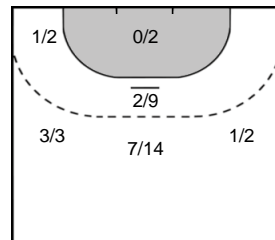

KAPITANOVIC
Ivana **12**

Saves: 0
Shots: 1
0 %

Legend

- %** Efficiency
- Ass.** Assists
- Pos.** Position
- GC.** Goals conceded
- 7M** 7-metre Shots
- W** Wing Shots (Right, Left)
- BT** Breakthrough (Right, Center, Left)
- FB** Fast Break
- 6M** 6-metre Shots
- 9M** 9-metre Shots (Right, Center, Left)
- FT** Free Throw
- ST** Steals
- BL** Blocks
- YC** Yellow Cards
- RC** Red Cards
- BC** Blue Cards
- 2m** 2 Minute Suspensions
- UP** Unassigned Position