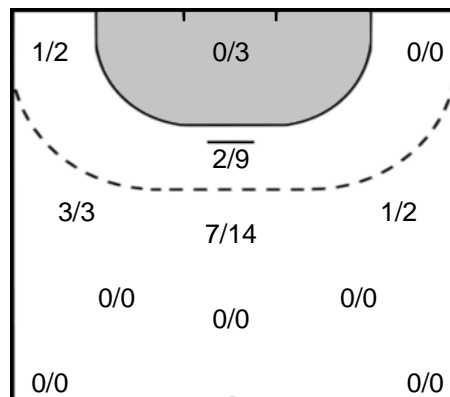

Goals: 1
Shots: 1
100 %

Goalkeeper Statistics

Odense HC (DEN)

Metz Handball (FRA)

16 REINHARDT
Althea Rebecca

Saves: 12
Shots: 31
38 %

GLAUSER
Laura **1**

Saves: 14
Shots: 32
43 %

KAPITANOVIC
Ivana **12**

Saves: 0
Shots: 1
0 %

Legend

- %** Efficiency
- Ass.** Assists
- Pos.** Position
- GC.** Goals conceded
- 7M** 7-metre Shots
- W** Wing Shots (Right, Left)
- BT** Breakthrough (Right, Center, Left)
- FB** Fast Break
- 6M** 6-metre Shots
- 9M** 9-metre Shots (Right, Center, Left)
- FT** Free Throw
- ST** Steals
- BL** Blocks
- YC** Yellow Cards
- RC** Red Cards
- BC** Blue Cards
- 2m** 2 Minute Suspensions
- UP** Unassigned Position