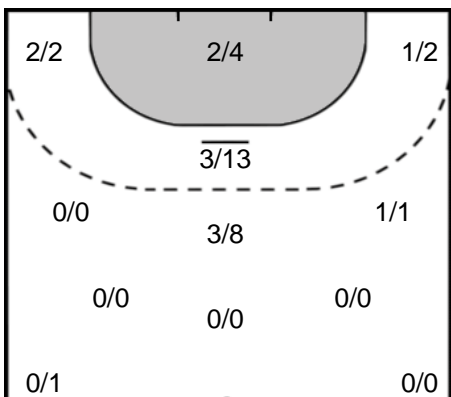

Goalkeeper Statistics

Odense HC (DEN)