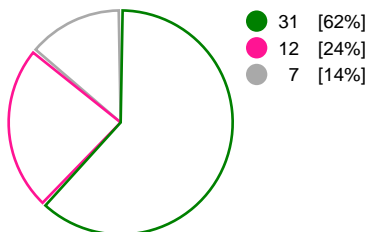

Metz Handball (FRA)			Larvik HK (NOR)			
Total	1st half	2nd half	2nd half	1st half	Total	
31	16	15	Goals	12	8	20
50	25	25	Shots	30	27	57
62%	64%	60%	Shot Percentage	40%	30%	35%
0	0	0	Turnovers	0	0	0
0	0	0	Rule Technical Fouls	0	0	0
62%	64%	60%	Attack Percentage	40%	30%	35%
43	22	21	Shots on Goal	27	20	47
86%	88%	84%	On Target Percentage	90%	74%	82%
18	6	12	Saves	6	6	12
47%	43%	50%	GK Save Percentage	29%	27%	28%
3	1	2	7m Goals	0	1	1
5	1	4	7m Shots	1	1	2
60%	100%	50%	7m Percentage	0%	100%	50%
0	0	0	Fast Break Goals	0	0	0
1	0	1	Powerplay goals	2	0	2
2	0	2	Shorthanded goals	2	0	2
5	5	4	Most goals in succession	4	3	4
2	2	0	Yellow Cards	0	2	2
2	0	2	2 min Suspension	2	0	2
1	0	1	Red Cards	0	0	0
2	1	1	Team Timeouts	2	1	3

Match Statistics Shots

Metz Handball (FRA)

Larvik HK (NOR)

Total Shots (50)

1st Half Shots (25)

2nd Half Shots (25)

Total Shots (57)

2nd Half Shots (30)