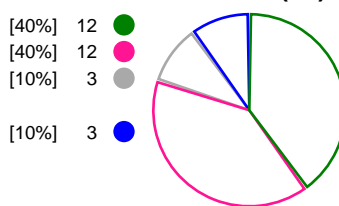

Metz Handball (FRA)			Larvik HK (NOR)			
Total	1st half	2nd half	2nd half	1st half	Total	
31	16	15	Goals	12	8	20
50	25	25	Shots	30	27	57
62%	64%	60%	Shot Percentage	40%	30%	35%
0	0	0	Turnovers	0	0	0
0	0	0	Rule Technical Fouls	0	0	0
62%	64%	60%	Attack Percentage	40%	30%	35%
43	22	21	Shots on Goal	27	20	47
86%	88%	84%	On Target Percentage	90%	74%	82%
18	6	12	Saves	6	6	12
47%	43%	50%	GK Save Percentage	29%	27%	28%
3	1	2	7m Goals	0	1	1
5	1	4	7m Shots	1	1	2
60%	100%	50%	7m Percentage	0%	100%	50%
0	0	0	Fast Break Goals	0	0	0
1	0	1	Powerplay goals	2	0	2
2	0	2	Shorthanded goals	2	0	2
5	5	4	Most goals in succession	4	3	4
2	2	0	Yellow Cards	0	2	2
2	0	2	2 min Suspension	2	0	2
1	0	1	Red Cards	0	0	0
2	1	1	Team Timeouts	2	1	3

Match Statistics Shots

Metz Handball (FRA)

Larvik HK (NOR)

Total Shots (50)

1st Half Shots (25)

2nd Half Shots (25)

Total Shots (57)

2nd Half Shots (30)

1st Half Shots (27)

● Goals ● Saves ● Missed ● Posts ● Blocks

Player Statistics: Metz Handball (FRA)

Goalkeeper	Total				All Saves/Shots					
No. Name	Saves	Shots	%	GC	7M	6M	9M	Wing	BT	FB
1 GLAUSER Laura	15	28	54	13	100% (1/1)	50% (7/14)	50% (4/8)	50% (2/4)		100% (1/1)
12 KAPITANOVIC Ivana (CRO)	3	10	30	7	0% (0/1)	28% (2/7)	50% (1/2)			
TOTALS	18	38	47	20	50% (1/2)	42% (9/21)	50% (5/10)	50% (2/4)		100% (1/1)