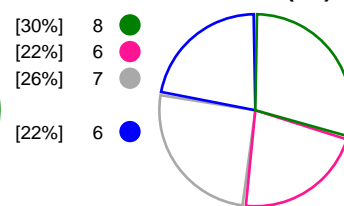

Metz Handball (FRA)			Larvik HK (NOR)			
Total	1st half	2nd half	2nd half	1st half	Total	
31	16	15	Goals	12	8	20
50	25	25	Shots	30	27	57
62%	64%	60%	Shot Percentage	40%	30%	35%
0	0	0	Turnovers	0	0	0
0	0	0	Rule Technical Fouls	0	0	0
62%	64%	60%	Attack Percentage	40%	30%	35%
43	22	21	Shots on Goal	27	20	47
86%	88%	84%	On Target Percentage	90%	74%	82%
18	6	12	Saves	6	6	12
47%	43%	50%	GK Save Percentage	29%	27%	28%
3	1	2	7m Goals	0	1	1
5	1	4	7m Shots	1	1	2
60%	100%	50%	7m Percentage	0%	100%	50%
0	0	0	Fast Break Goals	0	0	0
1	0	1	Powerplay goals	2	0	2
2	0	2	Shorthanded goals	2	0	2
5	5	4	Most goals in succession	4	3	4
2	2	0	Yellow Cards	0	2	2
2	0	2	2 min Suspension	2	0	2
1	0	1	Red Cards	0	0	0
2	1	1	Team Timeouts	2	1	3

Match Statistics Shots

Metz Handball (FRA)

Larvik HK (NOR)

Total Shots (50)

1st Half Shots (25)

2nd Half Shots (25)

Total Shots (57)

2nd Half Shots (30)

1st Half Shots (27)

● Goals ● Saves ● Missed ● Posts ● Blocks

Player Statistics: Metz Handball (FRA)

Goalkeeper	Total				All Saves/Shots					
No. Name	Saves	Shots	%	GC	7M	6M	9M	Wing	BT	FB
1 GLAUSER Laura	15	28	54	13	100% (1/1)	50% (7/14)	50% (4/8)	50% (2/4)		100% (1/1)
12 KAPITANOVIC Ivana (CRO)	3	10	30	7	0% (0/1)	28% (2/7)	50% (1/2)			
TOTALS	18	38	47	20	50% (1/2)	42% (9/21)	50% (5/10)	50% (2/4)		100% (1/1)