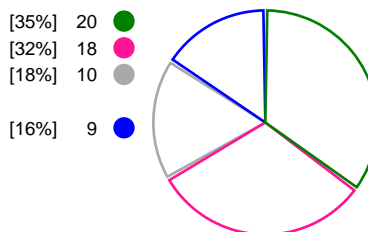

Metz Handball (FRA)			Larvik HK (NOR)			
Total	1st half	2nd half	2nd half	1st half	Total	
31	16	15	Goals	12	8	20
50	25	25	Shots	30	27	57
62%	64%	60%	Shot Percentage	40%	30%	35%
0	0	0	Turnovers	0	0	0
0	0	0	Rule Technical Fouls	0	0	0
62%	64%	60%	Attack Percentage	40%	30%	35%
43	22	21	Shots on Goal	27	20	47
86%	88%	84%	On Target Percentage	90%	74%	82%
18	6	12	Saves	6	6	12
47%	43%	50%	GK Save Percentage	29%	27%	28%
3	1	2	7m Goals	0	1	1
5	1	4	7m Shots	1	1	2
60%	100%	50%	7m Percentage	0%	100%	50%
0	0	0	Fast Break Goals	0	0	0
1	0	1	Powerplay goals	2	0	2
2	0	2	Shorthanded goals	2	0	2
5	5	4	Most goals in succession	4	3	4
2	2	0	Yellow Cards	0	2	2
2	0	2	2 min Suspension	2	0	2
1	0	1	Red Cards	0	0	0
2	1	1	Team Timeouts	2	1	3

Match Statistics Shots

Metz Handball (FRA)

Larvik HK (NOR)

Total Shots (50)

1st Half Shots (25)

2nd Half Shots (25)

Total Shots (57)

2nd Half Shots (30)

1st Half Shots (27)

● Goals ● Saves ● Missed ● Posts ● Blocks

Player Statistics: Metz Handball (FRA)

Goalkeeper	Total				All Saves/Shots					
No. Name	Saves	Shots	%	GC	7M	6M	9M	Wing	BT	FB
1 GLAUSER Laura	15	28	54	13	100% (1/1)	50% (7/14)	50% (4/8)	50% (2/4)		100% (1/1)
12 KAPITANOVIC Ivana (CRO)	3	10	30	7	0% (0/1)	28% (2/7)	50% (1/2)			
TOTALS	18	38	47	20	50% (1/2)	42% (9/21)	50% (5/10)	50% (2/4)		100% (1/1)