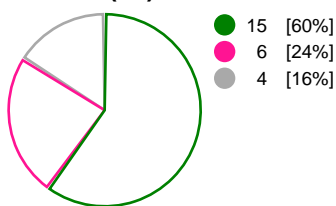

Metz Handball (FRA)			Larvik HK (NOR)			
Total	1st half	2nd half	2nd half	1st half	Total	
31	16	15	Goals	12	8	20
50	25	25	Shots	30	27	57
62%	64%	60%	Shot Percentage	40%	30%	35%
0	0	0	Turnovers	0	0	0
0	0	0	Rule Technical Fouls	0	0	0
62%	64%	60%	Attack Percentage	40%	30%	35%
43	22	21	Shots on Goal	27	20	47
86%	88%	84%	On Target Percentage	90%	74%	82%
18	6	12	Saves	6	6	12
47%	43%	50%	GK Save Percentage	29%	27%	28%
3	1	2	7m Goals	0	1	1
5	1	4	7m Shots	1	1	2
60%	100%	50%	7m Percentage	0%	100%	50%
0	0	0	Fast Break Goals	0	0	0
1	0	1	Powerplay goals	2	0	2
2	0	2	Shorthanded goals	2	0	2
5	5	4	Most goals in succession	4	3	4
2	2	0	Yellow Cards	0	2	2
2	0	2	2 min Suspension	2	0	2
1	0	1	Red Cards	0	0	0
2	1	1	Team Timeouts	2	1	3

Match Statistics Shots

Metz Handball (FRA)

Larvik HK (NOR)

Total Shots (50)

1st Half Shots (25)

2nd Half Shots (25)

Total Shots (57)

2nd Half Shots (30)

1st Half Shots (27)

● Goals ● Saves ● Missed ● Posts ● Blocks

Player Statistics: Metz Handball (FRA)

Goalkeeper	Total				All Saves/Shots					
No. Name	Saves	Shots	%	GC	7M	6M	9M	Wing	BT	FB
1 GLAUSER Laura	15	28	54	13	100% (1/1)	50% (7/14)	50% (4/8)	50% (2/4)		100% (1/1)
12 KAPITANOVIC Ivana (CRO)	3	10	30	7	0% (0/1)	28% (2/7)	50% (1/2)			
TOTALS	18	38	47	20	50% (1/2)	42% (9/21)	50% (5/10)	50% (2/4)		100% (1/1)