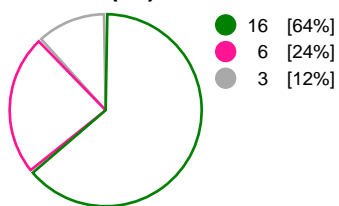

Metz Handball (FRA)			Larvik HK (NOR)			
Total	1st half	2nd half	2nd half	1st half	Total	
31	16	15	Goals	12	8	20
50	25	25	Shots	30	27	57
62%	64%	60%	Shot Percentage	40%	30%	35%
0	0	0	Turnovers	0	0	0
0	0	0	Rule Technical Fouls	0	0	0
62%	64%	60%	Attack Percentage	40%	30%	35%
43	22	21	Shots on Goal	27	20	47
86%	88%	84%	On Target Percentage	90%	74%	82%
18	6	12	Saves	6	6	12
47%	43%	50%	GK Save Percentage	29%	27%	28%
3	1	2	7m Goals	0	1	1
5	1	4	7m Shots	1	1	2
60%	100%	50%	7m Percentage	0%	100%	50%
0	0	0	Fast Break Goals	0	0	0
1	0	1	Powerplay goals	2	0	2
2	0	2	Shorthanded goals	2	0	2
5	5	4	Most goals in succession	4	3	4
2	2	0	Yellow Cards	0	2	2
2	0	2	2 min Suspension	2	0	2
1	0	1	Red Cards	0	0	0
2	1	1	Team Timeouts	2	1	3

Match Statistics Shots

Metz Handball (FRA)

Larvik HK (NOR)

Total Shots (50)

1st Half Shots (25)

2nd Half Shots (25)

Total Shots (57)

2nd Half Shots (30)

1st Half Shots (27)

● Goals ● Saves ● Missed ● Posts ● Blocks

Player Statistics: Metz Handball (FRA)

Goalkeeper	Total				All Saves/Shots					
No. Name	Saves	Shots	%	GC	7M	6M	9M	Wing	BT	FB
1 GLAUSER Laura	15	28	54	13	100% (1/1)	50% (7/14)	50% (4/8)	50% (2/4)		100% (1/1)
12 KAPITANOVIC Ivana (CRO)	3	10	30	7	0% (0/1)	28% (2/7)	50% (1/2)			
TOTALS	18	38	47	20	50% (1/2)	42% (9/21)	50% (5/10)	50% (2/4)		100% (1/1)