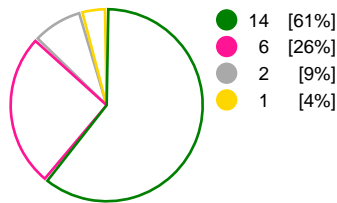

Match Statistics Shots

Buducnost (MNE)

Odense HC (DEN)

Total Shots (47)

1st Half Shots (24)

2nd Half Shots (23)

Total Shots (41)

2nd Half Shots (21)