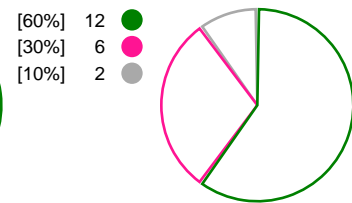

1st Half Shots (20)

● Goals ● Saves ● Missed ● Posts ● Blocks