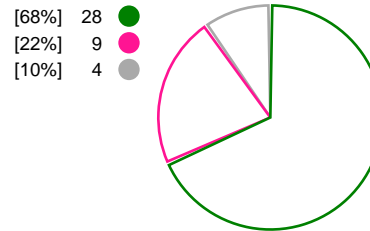

Match Statistics Shots

Buducnost (MNE)

Odense HC (DEN)

Total Shots (47)

1st Half Shots (24)

2nd Half Shots (23)

Total Shots (41)

2nd Half Shots (21)