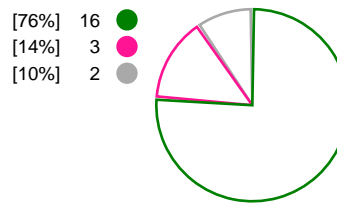

Match Statistics Shots

Buducnost (MNE)

Odense HC (DEN)

Total Shots (47)

1st Half Shots (24)

2nd Half Shots (23)

Total Shots (41)

2nd Half Shots (21)