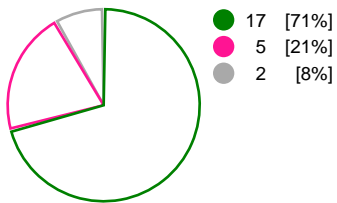

Match Statistics Shots

Buducnost (MNE)

Odense HC (DEN)

Total Shots (47)

1st Half Shots (24)

2nd Half Shots (23)

Total Shots (41)

2nd Half Shots (21)