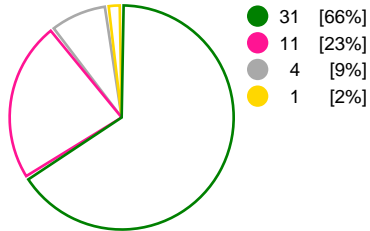

Match Statistics Shots

Buducnost (MNE)

Odense HC (DEN)

Total Shots (47)