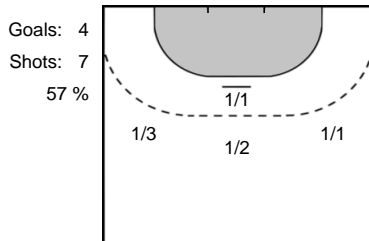

89 ZAMFIR Florina Cristina