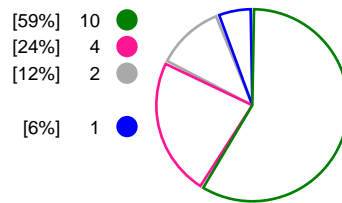

Throw-off: 09.09.2018, 18:00
Sports Hall Fran Galovic, Koprivnica / CRO

Match Statistics Overview

SCM Craiova (ROU)			HC Podravka Vegeta (CRO)			
Total	1st half	2nd half		2nd half	1st half	Total
21	14	7	Goals	10	12	22
35	20	15	Shots	17	21	38
60%	70%	47%	Shot Percentage	59%	57%	58%
0	0	0	Turnovers	0	0	0
0	0	0	Rule Technical Fouls	0	0	0
60%	70%	47%	Attack Percentage	59%	57%	58%
32	19	13	Shots on Goal	15	18	33
91%	95%	87%	On Target Percentage	88%	86%	87%
10	6	4	Saves	6	4	10
31%	33%	29%	GK Save Percentage	46%	22%	32%
1	1	0	7m Goals	0	2	2
1	1	0	7m Shots	0	2	2
100%	100%	0%	7m Percentage	0%	100%	100%
0	0	0	Fast Break Goals	0	0	0
2	2	0	Powerplay goals	0	1	1
3	2	1	Shorthanded goals	1	1	2
4	4	2	Most goals in succession	3	3	3
4	3	1	Yellow Cards	0	3	3
3	1	2	2 min Suspension	1	2	3
0	0	0	Red Cards	0	0	0
3	1	2	Team Timeouts	1	0	1

Match Statistics Shots

SCM Craiova (ROU)

HC Podravka Vegeta (CRO)

Total Shots (35)

1st Half Shots (20)

2nd Half Shots (15)

Total Shots (38)

2nd Half Shots (17)

1st Half Shots (21)

● Goals
 ● Saves
 ● Missed
 ● Posts
 ● Blocks

Player Statistics: SCM Craiova (ROU)

Goalkeeper	Total				All Saves/Shots					
No. Name	Saves	Shots	%	GC	7M	6M	9M	Wing	BT	FB
1 DZHUKEVA Ekaterina (BUL)	9	29	31	20		33% (5/15)	42% (3/7)	14% (1/7)		
12 CURMENT Bianca Tomina	1	3	33	2	0% (0/2)		100% (1/1)			
TOTALS	10	32	31	22	0% (0/2)	33% (5/15)	50% (4/8)	14% (1/7)		