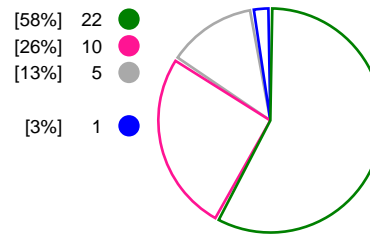

Throw-off: 09.09.2018, 18:00
Sports Hall Fran Galovic, Koprivnica / CRO

Match Statistics Overview

SCM Craiova (ROU)			HC Podravka Vegeta (CRO)			
Total	1st half	2nd half		2nd half	1st half	Total
21	14	7	Goals	10	12	22
35	20	15	Shots	17	21	38
60%	70%	47%	Shot Percentage	59%	57%	58%
0	0	0	Turnovers	0	0	0
0	0	0	Rule Technical Fouls	0	0	0
60%	70%	47%	Attack Percentage	59%	57%	58%
32	19	13	Shots on Goal	15	18	33
91%	95%	87%	On Target Percentage	88%	86%	87%
10	6	4	Saves	6	4	10
31%	33%	29%	GK Save Percentage	46%	22%	32%
1	1	0	7m Goals	0	2	2
1	1	0	7m Shots	0	2	2
100%	100%	0%	7m Percentage	0%	100%	100%
0	0	0	Fast Break Goals	0	0	0
2	2	0	Powerplay goals	0	1	1
3	2	1	Shorthanded goals	1	1	2
4	4	2	Most goals in succession	3	3	3
4	3	1	Yellow Cards	0	3	3
3	1	2	2 min Suspension	1	2	3
0	0	0	Red Cards	0	0	0
3	1	2	Team Timeouts	1	0	1

Match Statistics Shots

SCM Craiova (ROU)

HC Podravka Vegeta (CRO)

Total Shots (35)

1st Half Shots (20)

2nd Half Shots (15)

Total Shots (38)

2nd Half Shots (17)

1st Half Shots (21)

● Goals
 ● Saves
 ● Missed
 ● Posts
 ● Blocks

Player Statistics: SCM Craiova (ROU)

Goalkeeper	Total				All Saves/Shots					
No. Name	Saves	Shots	%	GC	7M	6M	9M	Wing	BT	FB
1 DZHUKEVA Ekaterina (BUL)	9	29	31	20		33% (5/15)	42% (3/7)	14% (1/7)		
12 CURMENT Bianca Tomina	1	3	33	2	0% (0/2)		100% (1/1)			
TOTALS	10	32	31	22	0% (0/2)	33% (5/15)	50% (4/8)	14% (1/7)		