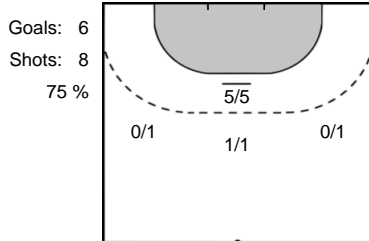

5 TRIFUNOVIC Jelena