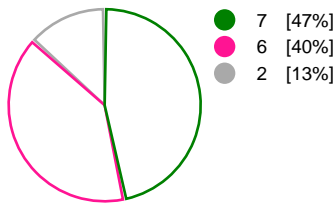

Throw-off: 09.09.2018, 18:00
Sports Hall Fran Galovic, Koprivnica / CRO

Match Statistics Overview

SCM Craiova (ROU)			HC Podravka Vegeta (CRO)			
Total	1st half	2nd half		2nd half	1st half	Total
21	14	7	Goals	10	12	22
35	20	15	Shots	17	21	38
60%	70%	47%	Shot Percentage	59%	57%	58%
0	0	0	Turnovers	0	0	0
0	0	0	Rule Technical Fouls	0	0	0
60%	70%	47%	Attack Percentage	59%	57%	58%
32	19	13	Shots on Goal	15	18	33
91%	95%	87%	On Target Percentage	88%	86%	87%
10	6	4	Saves	6	4	10
31%	33%	29%	GK Save Percentage	46%	22%	32%
1	1	0	7m Goals	0	2	2
1	1	0	7m Shots	0	2	2
100%	100%	0%	7m Percentage	0%	100%	100%
0	0	0	Fast Break Goals	0	0	0
2	2	0	Powerplay goals	0	1	1
3	2	1	Shorthanded goals	1	1	2
4	4	2	Most goals in succession	3	3	3
4	3	1	Yellow Cards	0	3	3
3	1	2	2 min Suspension	1	2	3
0	0	0	Red Cards	0	0	0
3	1	2	Team Timeouts	1	0	1

Match Statistics Shots

SCM Craiova (ROU)

HC Podravka Vegeta (CRO)

Total Shots (35)

1st Half Shots (20)

2nd Half Shots (15)

Total Shots (38)

2nd Half Shots (17)

1st Half Shots (21)

● Goals
 ● Saves
 ● Missed
 ● Posts
 ● Blocks

Player Statistics: SCM Craiova (ROU)

Goalkeeper	Total				All Saves/Shots					
No. Name	Saves	Shots	%	GC	7M	6M	9M	Wing	BT	FB
1 DZHUKEVA Ekaterina (BUL)	9	29	31	20		33% (5/15)	42% (3/7)	14% (1/7)		
12 CURMENT Bianca Tomina	1	3	33	2	0% (0/2)		100% (1/1)			
TOTALS	10	32	31	22	0% (0/2)	33% (5/15)	50% (4/8)	14% (1/7)		