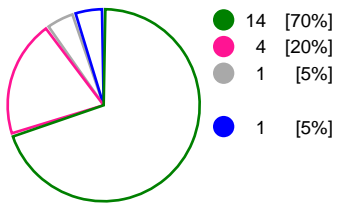

Match Statistics Shots

SCM Craiova (ROU)

HC Podravka Vegeta (CRO)

Total Shots (35)

1st Half Shots (20)

2nd Half Shots (15)

Total Shots (38)

2nd Half Shots (17)

1st Half Shots (21)

● Goals
 ● Saves
 ● Missed
 ● Posts
 ● Blocks

Player Statistics: SCM Craiova (ROU)

Goalkeeper	Total				All Saves/Shots					
No. Name	Saves	Shots	%	GC	7M	6M	9M	Wing	BT	FB
1 DZHUKEVA Ekaterina (BUL)	9	29	31	20		33% (5/15)	42% (3/7)	14% (1/7)		
12 CURMENT Bianca Tomina	1	3	33	2	0% (0/2)		100% (1/1)			
TOTALS	10	32	31	22	0% (0/2)	33% (5/15)	50% (4/8)	14% (1/7)		