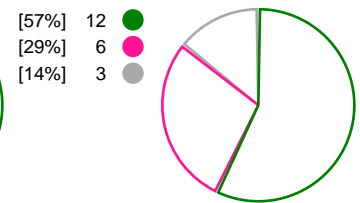

Throw-off: 09.09.2018, 18:00
Sports Hall Fran Galovic, Koprivnica / CRO

Match Statistics Overview

SCM Craiova (ROU)			HC Podravka Vegeta (CRO)			
Total	1st half	2nd half		2nd half	1st half	Total
21	14	7	Goals	10	12	22
35	20	15	Shots	17	21	38
60%	70%	47%	Shot Percentage	59%	57%	58%
0	0	0	Turnovers	0	0	0
0	0	0	Rule Technical Fouls	0	0	0
60%	70%	47%	Attack Percentage	59%	57%	58%
32	19	13	Shots on Goal	15	18	33
91%	95%	87%	On Target Percentage	88%	86%	87%
10	6	4	Saves	6	4	10
31%	33%	29%	GK Save Percentage	46%	22%	32%
1	1	0	7m Goals	0	2	2
1	1	0	7m Shots	0	2	2
100%	100%	0%	7m Percentage	0%	100%	100%
0	0	0	Fast Break Goals	0	0	0
2	2	0	Powerplay goals	0	1	1
3	2	1	Shorthanded goals	1	1	2
4	4	2	Most goals in succession	3	3	3
4	3	1	Yellow Cards	0	3	3
3	1	2	2 min Suspension	1	2	3
0	0	0	Red Cards	0	0	0
3	1	2	Team Timeouts	1	0	1

Match Statistics Shots

SCM Craiova (ROU)

HC Podravka Vegeta (CRO)

Total Shots (35)

1st Half Shots (20)

2nd Half Shots (15)

Total Shots (38)

2nd Half Shots (17)

1st Half Shots (21)

● Goals
 ● Saves
 ● Missed
 ● Posts
 ● Blocks

Player Statistics: SCM Craiova (ROU)

Goalkeeper	Total				All Saves/Shots					
No. Name	Saves	Shots	%	GC	7M	6M	9M	Wing	BT	FB
1 DZHUKEVA Ekaterina (BUL)	9	29	31	20		33% (5/15)	42% (3/7)	14% (1/7)		
12 CURMENT Bianca Tomina	1	3	33	2	0% (0/2)		100% (1/1)			
TOTALS	10	32	31	22	0% (0/2)	33% (5/15)	50% (4/8)	14% (1/7)		