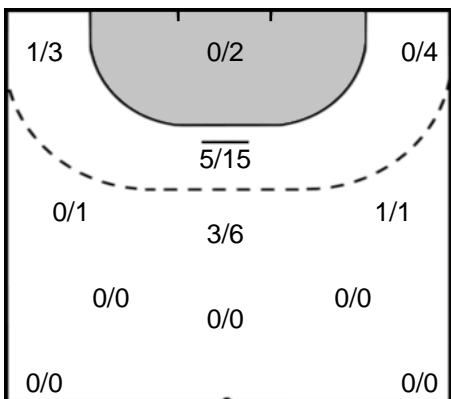

Team Statistics Attack

SCM Craiova (ROU)

HC Podravka Vegeta (CRO)

DZONO
Dragica **9**

Goals: 1
Shots: 1
100 %

Goalkeeper Statistics

SCM Craiova (ROU)

HC Podravka Vegeta (CRO)

Legend

- %** Efficiency
- Ass.** Assists
- Pos.** Position
- GC.** Goals conceded
- 7M** 7-metre Shots
- W** Wing Shots (Right, Left)
- BT** Breakthrough (Right, Center, Left)
- FB** Fast Break
- 6M** 6-metre Shots
- 9M** 9-metre Shots (Right, Center, Left)
- FT** Free Throw
- ST** Steals
- BL** Blocks
- YC** Yellow Cards
- RC** Red Cards
- BC** Blue Cards
- 2m** 2 Minute Suspensions
- UP** Unassigned Position