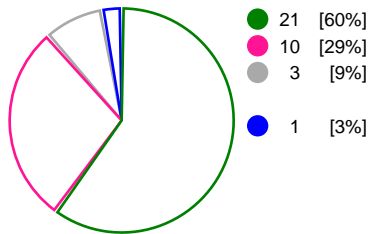

Match Statistics Shots

SCM Craiova (ROU)

HC Podravka Vegeta (CRO)

Total Shots (35)