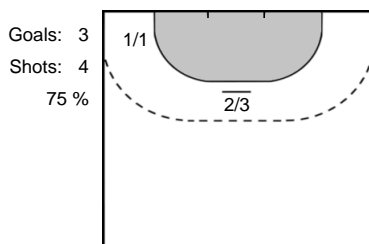

9 TANASIE Ana-Maria