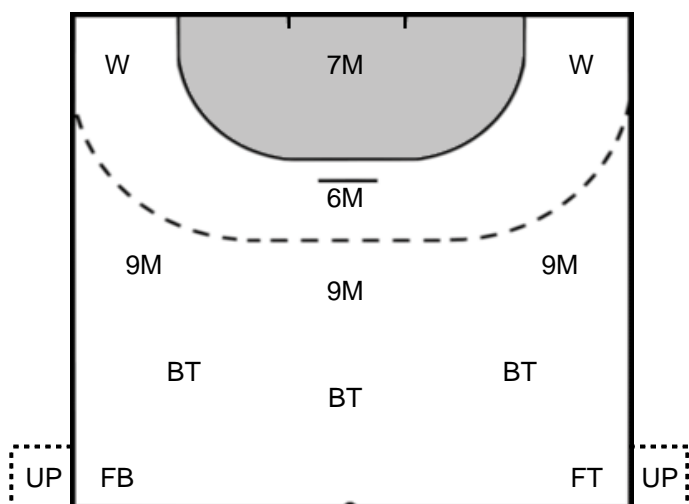

Legend

- %** Efficiency
- Ass.** Assists
- Pos.** Position
- GC.** Goals conceded
- 7M** 7-metre Shots
- W** Wing Shots (Right, Left)
- BT** Breakthrough (Right, Center, Left)
- FB** Fast Break
- 6M** 6-metre Shots
- 9M** 9-metre Shots (Right, Center, Left)
- FT** Free Throw
- ST** Steals
- BL** Blocks
- YC** Yellow Cards
- RC** Red Cards
- BC** Blue Cards
- 2m** 2 Minute Suspensions
- UP** Unassigned Position