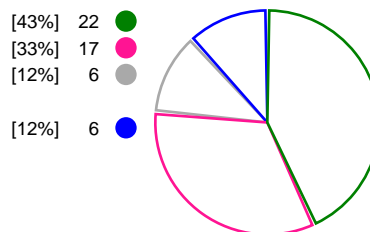

Match Statistics Shots

HC Podravka Vegeta (CRO)

Total Shots (51)

1st Half Shots (25)

2nd Half Shots (26)

Muratpasa Belediyesi SK (TUR)

Total Shots (51)

2nd Half Shots (26)

1st Half Shots (25)

● Goals ● Saves ● Missed ● Posts ● Blocks

Player Statistics: HC Podravka Vegeta (CRO)

Goalkeeper	Total				All Saves/Shots					
No. Name	Saves	Shots	%	GC	7M	6M	9M	Wing	BT	FB
12 RISOVIC Jovana (SRB)	4	9	44	5	50% (1/2)	33% (1/3)	50% (2/4)			
16 ECIMOVIC Magdalena	13	30	43	17	0% (0/1)	30% (3/10)	53% (8/15)	50% (2/4)		
TOTALS	17	39	44	22	33% (1/3)	30% (4/13)	52% (10/19)	50% (2/4)		

Player	Total				All Goals/Shots							Additional			Punishments		
No. Name	Pos.	Goals	Shots	%	7M	7M%	6M	9M	Wing	BT	FB	Ass.	ST	BL	YC	2m	RC
1 TUCAKOVIC Antonia		0	0	0													
3 TURK Ana		2	2	100					2/2				1				
4 HOLESOVA Maria (SVK)		2	4	50			1/2	0/1	1/1								
5 KARLOVCAN Korina		3	4	75			2/2		1/2				1				
6 POPOVIC Elena		0	0	0													
8 MILOSEVIC Selenia		4	6	67			2/3	2/3									
9 DZONO Dragica		0	0	0											1		
10 MILOSAVLJEVIC Dejana		3	4	75				3/4									
12 RISOVIC Jovana (SRB)		0	0	0													
14 FRANUSIC Lea		3	4	75	2/2	100%		1/2						1			
16 ECIMOVIC Magdalena		0	0	0													
18 PETIKA Tena		2	2	100	1/1	100%		1/1									
29 CHIGIRINOVA Natalia (RUS)		6	10	60	3/4	75%	2/2	1/4									
30 IKHNEVA Alena (RUS)		5	8	62			2/4	3/4									
31 DEBELIC Ana		0	0	0												3	1
73 YEZHYSKAVA Karyna (BLR)		5	7	71	1/2	50%	2/2	2/3							1	1	
UNASSIGNED		0	0	0											1		
Player TOTALS		35	51	69	7/9	77%	11/15	13/22	4/5				3		3	4	1