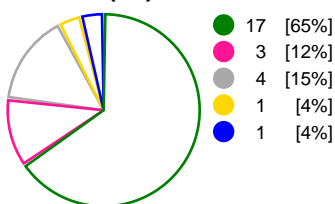

Match Statistics Shots

HC Podravka Vegeta (CRO)

Total Shots (51)

1st Half Shots (25)

2nd Half Shots (26)

Muratpasa Belediyesi SK (TUR)

Total Shots (51)

2nd Half Shots (26)

1st Half Shots (25)

● Goals ● Saves ● Missed ● Posts ● Blocks

Player Statistics: HC Podravka Vegeta (CRO)

Goalkeeper	Total				All Saves/Shots					
No. Name	Saves	Shots	%	GC	7M	6M	9M	Wing	BT	FB
12 RISOVIC Jovana (SRB)	4	9	44	5	50% (1/2)	33% (1/3)	50% (2/4)			
16 ECIMOVIC Magdalena	13	30	43	17	0% (0/1)	30% (3/10)	53% (8/15)	50% (2/4)		
TOTALS	17	39	44	22	33% (1/3)	30% (4/13)	52% (10/19)	50% (2/4)		

Player	Total				All Goals/Shots							Additional			Punishments		
No. Name	Pos.	Goals	Shots	%	7M	7M%	6M	9M	Wing	BT	FB	Ass.	ST	BL	YC	2m	RC
1 TUCAKOVIC Antonia		0	0	0													
3 TURK Ana		2	2	100					2/2				1				
4 HOLESOVA Maria (SVK)		2	4	50			1/2	0/1	1/1								
5 KARLOVCAN Korina		3	4	75			2/2		1/2				1				
6 POPOVIC Elena		0	0	0													
8 MILOSEVIC Selenia		4	6	67			2/3	2/3									
9 DZONO Dragica		0	0	0											1		
10 MILOSAVLJEVIC Dejana		3	4	75				3/4									
12 RISOVIC Jovana (SRB)		0	0	0													
14 FRANUSIC Lea		3	4	75	2/2	100%		1/2						1			
16 ECIMOVIC Magdalena		0	0	0													
18 PETIKA Tena		2	2	100	1/1	100%		1/1									
29 CHIGIRINOVA Natalia (RUS)		6	10	60	3/4	75%	2/2	1/4									
30 IKHNEVA Alena (RUS)		5	8	62			2/4	3/4									
31 DEBELIC Ana		0	0	0												3	1
73 YEZHYSKAVA Karyna (BLR)		5	7	71	1/2	50%	2/2	2/3							1	1	
UNASSIGNED		0	0	0											1		
Player TOTALS		35	51	69	7/9	77%	11/15	13/22	4/5				3		3	4	1