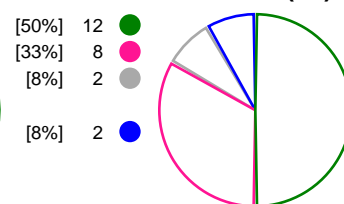

Match Statistics Shots

HC Podravka Vegeta (CRO)

Total Shots (51)

1st Half Shots (25)

2nd Half Shots (26)

Muratpasa Belediyesi SK (TUR)

Total Shots (51)

2nd Half Shots (26)

1st Half Shots (25)

● Goals ● Saves ● Missed ● Posts ● Blocks

Player Statistics: HC Podravka Vegeta (CRO)

Goalkeeper	Total				All Saves/Shots					
No. Name	Saves	Shots	%	GC	7M	6M	9M	Wing	BT	FB
12 RISOVIC Jovana (SRB)	4	9	44	5	50% (1/2)	33% (1/3)	50% (2/4)			
16 ECIMOVIC Magdalena	13	30	43	17	0% (0/1)	30% (3/10)	53% (8/15)	50% (2/4)		
TOTALS	17	39	44	22	33% (1/3)	30% (4/13)	52% (10/19)	50% (2/4)		