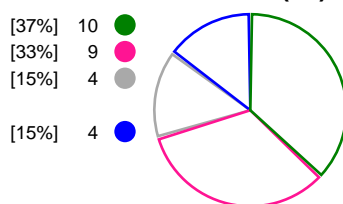

Match Statistics Shots

HC Podravka Vegeta (CRO)

Total Shots (51)

1st Half Shots (25)

2nd Half Shots (26)

Muratpasa Belediyesi SK (TUR)

Total Shots (51)

2nd Half Shots (26)

1st Half Shots (25)

● Goals ● Saves ● Missed ● Posts ● Blocks

Player Statistics: HC Podravka Vegeta (CRO)

Goalkeeper	Total				All Saves/Shots					
No. Name	Saves	Shots	%	GC	7M	6M	9M	Wing	BT	FB
12 RISOVIC Jovana (SRB)	4	9	44	5	50% (1/2)	33% (1/3)	50% (2/4)			
16 ECIMOVIC Magdalena	13	30	43	17	0% (0/1)	30% (3/10)	53% (8/15)	50% (2/4)		
TOTALS	17	39	44	22	33% (1/3)	30% (4/13)	52% (10/19)	50% (2/4)		

Player	Total				All Goals/Shots							Additional			Punishments		
No. Name	Pos.	Goals	Shots	%	7M	7M%	6M	9M	Wing	BT	FB	Ass.	ST	BL	YC	2m	RC
1 TUCAKOVIC Antonia		0	0	0													
3 TURK Ana		2	2	100					2/2				1				
4 HOLESOVA Maria (SVK)		2	4	50			1/2	0/1	1/1								
5 KARLOVCAN Korina		3	4	75			2/2		1/2				1				
6 POPOVIC Elena		0	0	0													
8 MILOSEVIC Selenia		4	6	67			2/3	2/3									
9 DZONO Dragica		0	0	0											1		
10 MILOSAVLJEVIC Dejana		3	4	75				3/4									
12 RISOVIC Jovana (SRB)		0	0	0													
14 FRANUSIC Lea		3	4	75	2/2	100%		1/2						1			
16 ECIMOVIC Magdalena		0	0	0													
18 PETIKA Tena		2	2	100	1/1	100%		1/1									
29 CHIGIRINOVA Natalia (RUS)		6	10	60	3/4	75%	2/2	1/4									
30 IKHNEVA Alena (RUS)		5	8	62			2/4	3/4									
31 DEBELIC Ana		0	0	0												3	1
73 YEZHYSKAVA Karyna (BLR)		5	7	71	1/2	50%	2/2	2/3							1	1	
UNASSIGNED		0	0	0											1		
Player TOTALS		35	51	69	7/9	77%	11/15	13/22	4/5				3		3	4	1