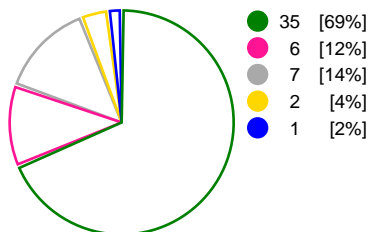

Match Statistics Shots

HC Podravka Vegeta (CRO)

Total Shots (51)