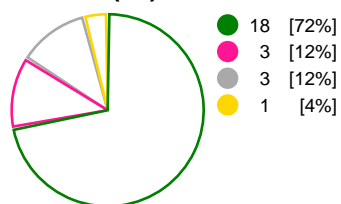

1st Half Shots (25)