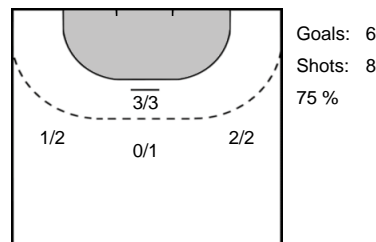

KILIC Eda Nur 61