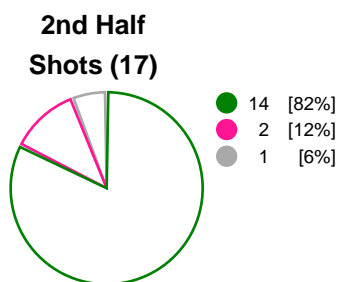

Match Statistics Shots

SG BBM Bietigheim (GER)

MKS Perla Lublin (POL)

● Goals ● Saves ● Missed ● Posts ● Blocks