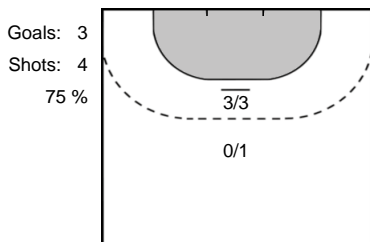

15 NAIDZINIAVICIUS Kim