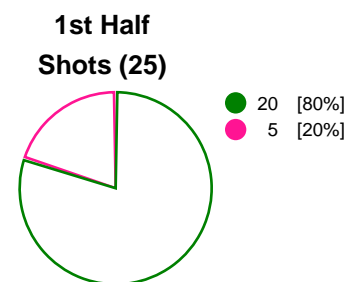

Match Statistics Shots

SG BBM Bietigheim (GER)

MKS Perla Lublin (POL)

● Goals ● Saves ● Missed ● Posts ● Blocks