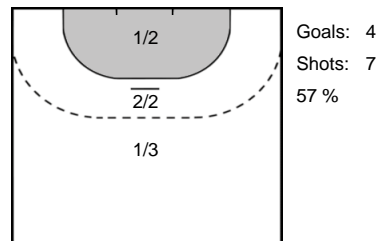

89 ACHRUK Kinga