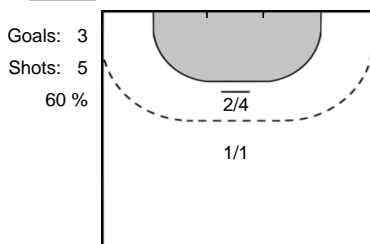

5 LAUENROTH Antje