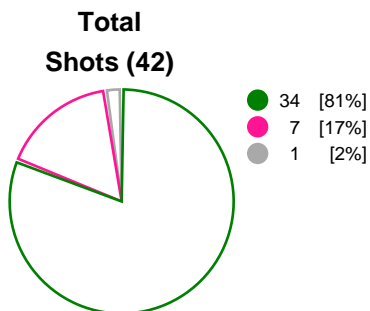

Match Statistics Shots

SG BBM Bietigheim (GER)

MKS Perla Lublin (POL)

● Goals ● Saves ● Missed ● Posts ● Blocks