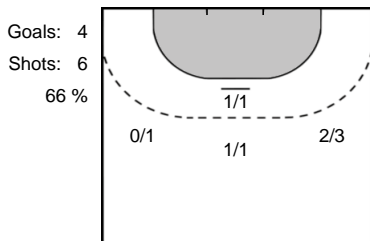

11 VAN DER HEIJDEN Laura