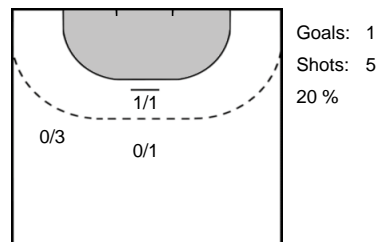

15 STASIAK Malgorzata