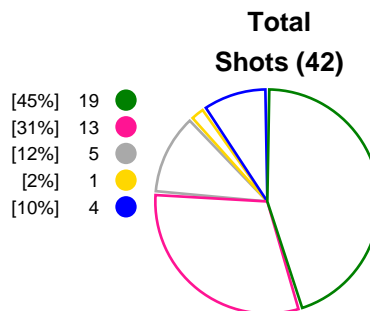

SG BBM Bietigheim (GER)			MKS Perla Lublin (POL)			
Total	1st half	2nd half		2nd half	1st half	Total
34	20	14	Goals	8	11	19
42	25	17	Shots	22	20	42
81%	80%	82%	Shot Percentage	36%	55%	45%
0	0	0	Turnovers	0	0	0
0	0	0	Rule Technical Fouls	0	0	0
81%	80%	82%	Attack Percentage	36%	55%	45%
41	25	16	Shots on Goal	19	18	37
98%	100%	94%	On Target Percentage	86%	90%	88%
13	4	9	Saves	2	5	7
41%	27%	53%	GK Save Percentage	12%	20%	17%
6	3	3	7m Goals	1	0	1
6	3	3	7m Shots	1	1	2
100%	100%	100%	7m Percentage	100%	0%	50%
0	0	0	Fast Break Goals	0	0	0
6	4	2	Powerplay goals	1	0	1
3	1	2	Shorthanded goals	0	0	0
6	3	4	Most goals in succession	2	1	2
3	3	0	Yellow Cards	0	3	3
3	1	2	2 min Suspension	1	2	3
0	0	0	Red Cards	0	0	0
1	1	0	Team Timeouts	2	1	3

Match Statistics Shots

SG BBM Bietigheim (GER)

MKS Perla Lublin (POL)

● Goals ● Saves ● Missed ● Posts ● Blocks

Player Statistics: SG BBM Bietigheim (GER)

Goalkeeper	Total				All Saves/Shots					
No. Name	Saves	Shots	%	GC	7M	6M	9M	Wing	BT	FB
12 ECKERLE Dinah	11	25	44	14		18% (2/11)	64% (9/14)			
23 SALAMAKHA Valentyna (AZE)	2	7	29	5	0% (0/1)	50% (1/2)	50% (1/2)	0% (0/2)		
TOTALS	13	32	41	19	0% (0/1)	23% (3/13)	62% (10/16)	0% (0/2)		