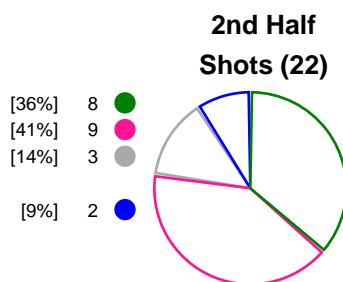

SG BBM Bietigheim (GER)			MKS Perla Lublin (POL)			
Total	1st half	2nd half		2nd half	1st half	Total
34	20	14	Goals	8	11	19
42	25	17	Shots	22	20	42
81%	80%	82%	Shot Percentage	36%	55%	45%
0	0	0	Turnovers	0	0	0
0	0	0	Rule Technical Fouls	0	0	0
81%	80%	82%	Attack Percentage	36%	55%	45%
41	25	16	Shots on Goal	19	18	37
98%	100%	94%	On Target Percentage	86%	90%	88%
13	4	9	Saves	2	5	7
41%	27%	53%	GK Save Percentage	12%	20%	17%
6	3	3	7m Goals	1	0	1
6	3	3	7m Shots	1	1	2
100%	100%	100%	7m Percentage	100%	0%	50%
0	0	0	Fast Break Goals	0	0	0
6	4	2	Powerplay goals	1	0	1
3	1	2	Shorthanded goals	0	0	0
6	3	4	Most goals in succession	2	1	2
3	3	0	Yellow Cards	0	3	3
3	1	2	2 min Suspension	1	2	3
0	0	0	Red Cards	0	0	0
1	1	0	Team Timeouts	2	1	3

Match Statistics Shots

SG BBM Bietigheim (GER)

MKS Perla Lublin (POL)

● Goals ● Saves ● Missed ● Posts ● Blocks

Player Statistics: SG BBM Bietigheim (GER)

Goalkeeper	Total				All Saves/Shots					
No. Name	Saves	Shots	%	GC	7M	6M	9M	Wing	BT	FB
12 ECKERLE Dinah	11	25	44	14		18% (2/11)	64% (9/14)			
23 SALAMAKHA Valentyna (AZE)	2	7	29	5	0% (0/1)	50% (1/2)	50% (1/2)	0% (0/2)		
TOTALS	13	32	41	19	0% (0/1)	23% (3/13)	62% (10/16)	0% (0/2)		