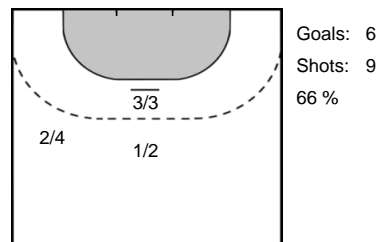

66 ROSIAK Aleksandra