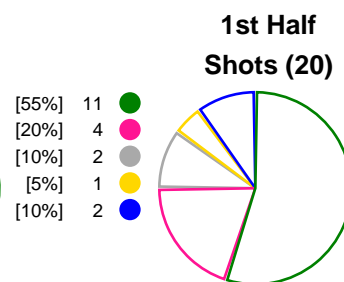

SG BBM Bietigheim (GER)			MKS Perla Lublin (POL)			
Total	1st half	2nd half		2nd half	1st half	Total
34	20	14	Goals	8	11	19
42	25	17	Shots	22	20	42
81%	80%	82%	Shot Percentage	36%	55%	45%
0	0	0	Turnovers	0	0	0
0	0	0	Rule Technical Fouls	0	0	0
81%	80%	82%	Attack Percentage	36%	55%	45%
41	25	16	Shots on Goal	19	18	37
98%	100%	94%	On Target Percentage	86%	90%	88%
13	4	9	Saves	2	5	7
41%	27%	53%	GK Save Percentage	12%	20%	17%
6	3	3	7m Goals	1	0	1
6	3	3	7m Shots	1	1	2
100%	100%	100%	7m Percentage	100%	0%	50%
0	0	0	Fast Break Goals	0	0	0
6	4	2	Powerplay goals	1	0	1
3	1	2	Shorthanded goals	0	0	0
6	3	4	Most goals in succession	2	1	2
3	3	0	Yellow Cards	0	3	3
3	1	2	2 min Suspension	1	2	3
0	0	0	Red Cards	0	0	0
1	1	0	Team Timeouts	2	1	3

Match Statistics Shots

SG BBM Bietigheim (GER)

MKS Perla Lublin (POL)

● Goals ● Saves ● Missed ● Posts ● Blocks

Player Statistics: SG BBM Bietigheim (GER)

Goalkeeper	Total				All Saves/Shots					
No. Name	Saves	Shots	%	GC	7M	6M	9M	Wing	BT	FB
12 ECKERLE Dinah	11	25	44	14		18% (2/11)	64% (9/14)			
23 SALAMAKHA Valentyna (AZE)	2	7	29	5	0% (0/1)	50% (1/2)	50% (1/2)	0% (0/2)		
TOTALS	13	32	41	19	0% (0/1)	23% (3/13)	62% (10/16)	0% (0/2)		