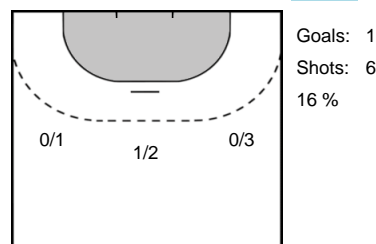

92 URTNOWSKA Ewa