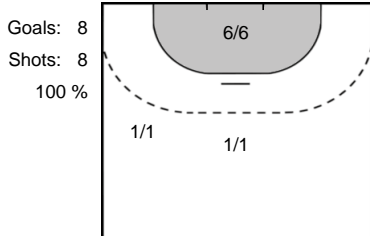

3 VISSER Maura