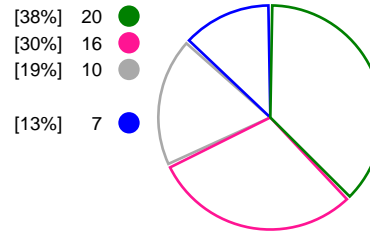

**Match Statistics Overview**

Super Amara Bera Bera (ESP)			Jomi Salerno (ITA)			
Total	1st half	2nd half		2nd half	1st half	Total
<b>40</b>	17	23	Goals	12	8	<b>20</b>
<b>51</b>	23	28	Shots	26	27	<b>53</b>
<b>78%</b>	74%	82%	Shot Percentage	46%	30%	<b>38%</b>
<b>0</b>	0	0	Turnovers	0	0	<b>0</b>
<b>0</b>	0	0	Rule Technical Fouls	0	0	<b>0</b>
<b>78%</b>	74%	82%	Attack Percentage	46%	30%	<b>38%</b>
<b>45</b>	20	25	Shots on Goal	21	22	<b>43</b>
<b>88%</b>	87%	89%	On Target Percentage	81%	81%	<b>81%</b>
<b>16</b>	8	8	Saves	2	3	<b>5</b>
<b>44%</b>	50%	40%	GK Save Percentage	8%	15%	<b>11%</b>
<b>2</b>	1	1	7m Goals	1	0	<b>1</b>
<b>3</b>	2	1	7m Shots	1	0	<b>1</b>
<b>66%</b>	50%	100%	7m Percentage	100%	0%	<b>100%</b>
<b>2</b>	0	0	Fast Break Goals	0	0	<b>0</b>
<b>1</b>	0	1	Powerplay goals	2	0	<b>2</b>
<b>5</b>	0	5	Shorthanded goals	1	0	<b>1</b>
<b>5</b>	5	5	Most goals in succession	2	1	<b>2</b>
<b>3</b>	3	0	Yellow Cards	0	1	<b>1</b>
<b>4</b>	0	4	2 min Suspension	2	0	<b>2</b>
<b>0</b>	0	0	Red Cards	0	0	<b>0</b>
<b>1</b>	0	1	Team Timeouts	2	1	<b>3</b>

**Match Statistics Shots**

**Super Amara Bera Bera (ESP)**

**Jomi Salerno (ITA)**

**Total Shots (51)**

**1st Half Shots (23)**

**2nd Half Shots (28)**

**Total Shots (53)**

**2nd Half Shots (26)**

**1st Half Shots (27)**

● Goals ● Saves ● Missed ● Posts ● Blocks