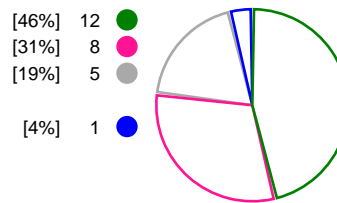

**Match Statistics Overview**

Super Amara Bera Bera (ESP)			Jomi Salerno (ITA)			
Total	1st half	2nd half		2nd half	1st half	Total
<b>40</b>	17	23	Goals	12	8	<b>20</b>
<b>51</b>	23	28	Shots	26	27	<b>53</b>
<b>78%</b>	74%	82%	Shot Percentage	46%	30%	<b>38%</b>
<b>0</b>	0	0	Turnovers	0	0	<b>0</b>
<b>0</b>	0	0	Rule Technical Fouls	0	0	<b>0</b>
<b>78%</b>	74%	82%	Attack Percentage	46%	30%	<b>38%</b>
<b>45</b>	20	25	Shots on Goal	21	22	<b>43</b>
<b>88%</b>	87%	89%	On Target Percentage	81%	81%	<b>81%</b>
<b>16</b>	8	8	Saves	2	3	<b>5</b>
<b>44%</b>	50%	40%	GK Save Percentage	8%	15%	<b>11%</b>
<b>2</b>	1	1	7m Goals	1	0	<b>1</b>
<b>3</b>	2	1	7m Shots	1	0	<b>1</b>
<b>66%</b>	50%	100%	7m Percentage	100%	0%	<b>100%</b>
<b>2</b>	0	0	Fast Break Goals	0	0	<b>0</b>
<b>1</b>	0	1	Powerplay goals	2	0	<b>2</b>
<b>5</b>	0	5	Shorthanded goals	1	0	<b>1</b>
<b>5</b>	5	5	Most goals in succession	2	1	<b>2</b>
<b>3</b>	3	0	Yellow Cards	0	1	<b>1</b>
<b>4</b>	0	4	2 min Suspension	2	0	<b>2</b>
<b>0</b>	0	0	Red Cards	0	0	<b>0</b>
<b>1</b>	0	1	Team Timeouts	2	1	<b>3</b>

**Match Statistics Shots**

**Super Amara Bera Bera (ESP)**

**Jomi Salerno (ITA)**

**Total Shots (51)**

**1st Half Shots (23)**

**2nd Half Shots (28)**

**Total Shots (53)**

**2nd Half Shots (26)**

**1st Half Shots (27)**

● Goals ● Saves ● Missed ● Posts ● Blocks