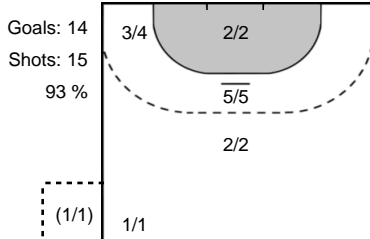

89 FRANCA DA SILVA Fernanda