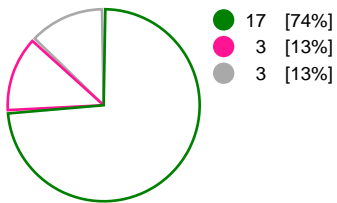

**Match Statistics Overview**

Super Amara Bera Bera (ESP)			Jomi Salerno (ITA)			
Total	1st half	2nd half		2nd half	1st half	Total
<b>40</b>	17	23	Goals	12	8	<b>20</b>
<b>51</b>	23	28	Shots	26	27	<b>53</b>
<b>78%</b>	74%	82%	Shot Percentage	46%	30%	<b>38%</b>
<b>0</b>	0	0	Turnovers	0	0	<b>0</b>
<b>0</b>	0	0	Rule Technical Fouls	0	0	<b>0</b>
<b>78%</b>	74%	82%	Attack Percentage	46%	30%	<b>38%</b>
<b>45</b>	20	25	Shots on Goal	21	22	<b>43</b>
<b>88%</b>	87%	89%	On Target Percentage	81%	81%	<b>81%</b>
<b>16</b>	8	8	Saves	2	3	<b>5</b>
<b>44%</b>	50%	40%	GK Save Percentage	8%	15%	<b>11%</b>
<b>2</b>	1	1	7m Goals	1	0	<b>1</b>
<b>3</b>	2	1	7m Shots	1	0	<b>1</b>
<b>66%</b>	50%	100%	7m Percentage	100%	0%	<b>100%</b>
<b>2</b>	0	0	Fast Break Goals	0	0	<b>0</b>
<b>1</b>	0	1	Powerplay goals	2	0	<b>2</b>
<b>5</b>	0	5	Shorthanded goals	1	0	<b>1</b>
<b>5</b>	5	5	Most goals in succession	2	1	<b>2</b>
<b>3</b>	3	0	Yellow Cards	0	1	<b>1</b>
<b>4</b>	0	4	2 min Suspension	2	0	<b>2</b>
<b>0</b>	0	0	Red Cards	0	0	<b>0</b>
<b>1</b>	0	1	Team Timeouts	2	1	<b>3</b>

**Match Statistics Shots**

**Super Amara Bera Bera (ESP)**

**Jomi Salerno (ITA)**

**Total Shots (51)**

**1st Half Shots (23)**

**2nd Half Shots (28)**

**Total Shots (53)**

**2nd Half Shots (26)**

**1st Half Shots (27)**

● Goals ● Saves ● Missed ● Posts ● Blocks