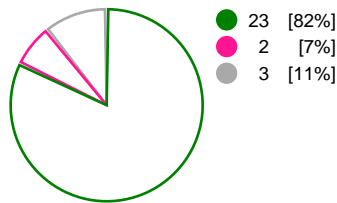

**Match Statistics Overview**

Super Amara Bera Bera (ESP)			Jomi Salerno (ITA)			
Total	1st half	2nd half		2nd half	1st half	Total
<b>40</b>	17	23	Goals	12	8	<b>20</b>
<b>51</b>	23	28	Shots	26	27	<b>53</b>
<b>78%</b>	74%	82%	Shot Percentage	46%	30%	<b>38%</b>
<b>0</b>	0	0	Turnovers	0	0	<b>0</b>
<b>0</b>	0	0	Rule Technical Fouls	0	0	<b>0</b>
<b>78%</b>	74%	82%	Attack Percentage	46%	30%	<b>38%</b>
<b>45</b>	20	25	Shots on Goal	21	22	<b>43</b>
<b>88%</b>	87%	89%	On Target Percentage	81%	81%	<b>81%</b>
<b>16</b>	8	8	Saves	2	3	<b>5</b>
<b>44%</b>	50%	40%	GK Save Percentage	8%	15%	<b>11%</b>
<b>2</b>	1	1	7m Goals	1	0	<b>1</b>
<b>3</b>	2	1	7m Shots	1	0	<b>1</b>
<b>66%</b>	50%	100%	7m Percentage	100%	0%	<b>100%</b>
<b>2</b>	0	0	Fast Break Goals	0	0	<b>0</b>
<b>1</b>	0	1	Powerplay goals	2	0	<b>2</b>
<b>5</b>	0	5	Shorthanded goals	1	0	<b>1</b>
<b>5</b>	5	5	Most goals in succession	2	1	<b>2</b>
<b>3</b>	3	0	Yellow Cards	0	1	<b>1</b>
<b>4</b>	0	4	2 min Suspension	2	0	<b>2</b>
<b>0</b>	0	0	Red Cards	0	0	<b>0</b>
<b>1</b>	0	1	Team Timeouts	2	1	<b>3</b>

**Match Statistics Shots**

**Super Amara Bera Bera (ESP)**

**Jomi Salerno (ITA)**

**Total Shots (51)**

**1st Half Shots (23)**

**2nd Half Shots (28)**

**Total Shots (53)**

**2nd Half Shots (26)**

**1st Half Shots (27)**

● Goals ● Saves ● Missed ● Posts ● Blocks