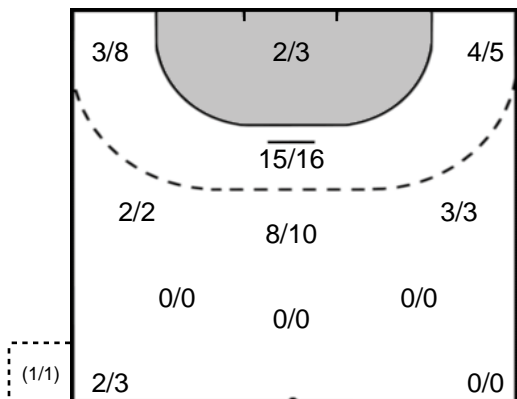

Team Statistics Attack

Super Amara Bera Bera (ESP)

Jomi Salerno (ITA)