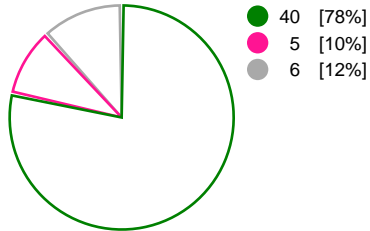

**Match Statistics Overview**

Super Amara Bera Bera (ESP)			Jomi Salerno (ITA)			
Total	1st half	2nd half		2nd half	1st half	Total
<b>40</b>	17	23	Goals	12	8	<b>20</b>
<b>51</b>	23	28	Shots	26	27	<b>53</b>
<b>78%</b>	74%	82%	Shot Percentage	46%	30%	<b>38%</b>
<b>0</b>	0	0	Turnovers	0	0	<b>0</b>
<b>0</b>	0	0	Rule Technical Fouls	0	0	<b>0</b>
<b>78%</b>	74%	82%	Attack Percentage	46%	30%	<b>38%</b>
<b>45</b>	20	25	Shots on Goal	21	22	<b>43</b>
<b>88%</b>	87%	89%	On Target Percentage	81%	81%	<b>81%</b>
<b>16</b>	8	8	Saves	2	3	<b>5</b>
<b>44%</b>	50%	40%	GK Save Percentage	8%	15%	<b>11%</b>
<b>2</b>	1	1	7m Goals	1	0	<b>1</b>
<b>3</b>	2	1	7m Shots	1	0	<b>1</b>
<b>66%</b>	50%	100%	7m Percentage	100%	0%	<b>100%</b>
<b>2</b>	0	0	Fast Break Goals	0	0	<b>0</b>
<b>1</b>	0	1	Powerplay goals	2	0	<b>2</b>
<b>5</b>	0	5	Shorthanded goals	1	0	<b>1</b>
<b>5</b>	5	5	Most goals in succession	2	1	<b>2</b>
<b>3</b>	3	0	Yellow Cards	0	1	<b>1</b>
<b>4</b>	0	4	2 min Suspension	2	0	<b>2</b>
<b>0</b>	0	0	Red Cards	0	0	<b>0</b>
<b>1</b>	0	1	Team Timeouts	2	1	<b>3</b>

**Match Statistics Shots**

**Super Amara Bera Bera (ESP)**

**Jomi Salerno (ITA)**

**Total Shots (51)**

**1st Half Shots (23)**

**2nd Half Shots (28)**

**Total Shots (53)**

**2nd Half Shots (26)**