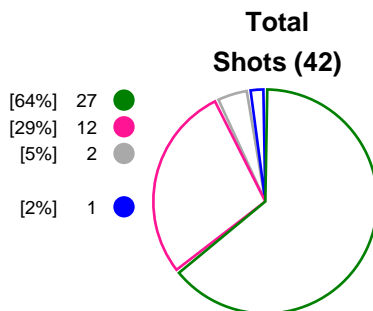

GER

SG BBM Bietigheim vs Super Amara Bera Bera**33 - 27****(17 - 15)**

Match ended: 60:00

berabera

ESP

19 W517 R1
001

Referees: Jiri Opava (CZE), Pavel Valek (CZE)

Throw-off: 08.09.2018, 19:00
Globus Hall, Lublin / POL**Match Statistics Overview**

SG BBM Bietigheim (GER)			Super Amara Bera Bera (ESP)			
Total	1st half	2nd half		2nd half	1st half	Total
33	17	16	Goals	12	15	27
45	22	23	Shots	23	19	42
73%	77%	70%	Shot Percentage	52%	79%	64%
0	0	0	Turnovers	0	0	0
0	0	0	Rule Technical Fouls	0	0	0
73%	77%	70%	Attack Percentage	52%	79%	64%
42	22	20	Shots on Goal	22	18	40
93%	100%	87%	On Target Percentage	96%	95%	95%
12	3	9	Saves	4	3	7
31%	17%	43%	GK Save Percentage	20%	15%	18%
3	2	1	7m Goals	1	4	5
4	3	1	7m Shots	3	4	7
75%	66%	100%	7m Percentage	33%	100%	71%
0	0	0	Fast Break Goals	0	0	1
4	0	4	Powerplay goals	2	2	4
2	1	1	Shorthanded goals	1	0	1
4	3	4	Most goals in succession	3	2	3
1	1	0	Yellow Cards	0	2	2
3	1	2	2 min Suspension	2	0	2
0	0	0	Red Cards	0	0	0
2	1	1	Team Timeouts	2	1	3

Match Statistics Shots

SG BBM Bietigheim (GER)

Super Amara Bera Bera (ESP)

● Goals ● Saves ● Missed ● Posts ● Blocks

Player Statistics: SG BBM Bietigheim (GER)

Goalkeeper	Total				All Saves/Shots					
No. Name	Saves	Shots	%	GC	7M	6M	9M	Wing	BT	FB
12 ECKERLE Dinah	12	34	35	22	33% (2/6)	28% (4/14)	40% (4/10)	50% (2/4)		
23 SALAMAKHA Valentyna (AZE)	0	4	0	4	0% (0/1)	0% (0/2)	0% (0/1)			
TOTALS	12	38	32	26	28% (2/7)	25% (4/16)	36% (4/11)	50% (2/4)		