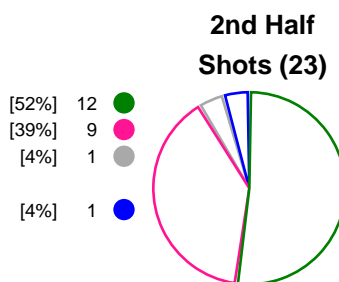

GER

SG BBM Bietigheim vs Super Amara Bera Bera**33 - 27****(17 - 15)**

Match ended: 60:00

berabera

ESP

19 W517 R1
001

Referees: Jiri Opava (CZE), Pavel Valek (CZE)

Throw-off: 08.09.2018, 19:00
Globus Hall, Lublin / POL**Match Statistics Overview**

SG BBM Bietigheim (GER)			Super Amara Bera Bera (ESP)			
Total	1st half	2nd half		2nd half	1st half	Total
33	17	16	Goals	12	15	27
45	22	23	Shots	23	19	42
73%	77%	70%	Shot Percentage	52%	79%	64%
0	0	0	Turnovers	0	0	0
0	0	0	Rule Technical Fouls	0	0	0
73%	77%	70%	Attack Percentage	52%	79%	64%
42	22	20	Shots on Goal	22	18	40
93%	100%	87%	On Target Percentage	96%	95%	95%
12	3	9	Saves	4	3	7
31%	17%	43%	GK Save Percentage	20%	15%	18%
3	2	1	7m Goals	1	4	5
4	3	1	7m Shots	3	4	7
75%	66%	100%	7m Percentage	33%	100%	71%
0	0	0	Fast Break Goals	0	0	1
4	0	4	Powerplay goals	2	2	4
2	1	1	Shorthanded goals	1	0	1
4	3	4	Most goals in succession	3	2	3
1	1	0	Yellow Cards	0	2	2
3	1	2	2 min Suspension	2	0	2
0	0	0	Red Cards	0	0	0
2	1	1	Team Timeouts	2	1	3

Match Statistics Shots

SG BBM Bietigheim (GER)

Super Amara Bera Bera (ESP)

● Goals ● Saves ● Missed ● Posts ● Blocks

Player Statistics: SG BBM Bietigheim (GER)

Goalkeeper	Total				All Saves/Shots					
No. Name	Saves	Shots	%	GC	7M	6M	9M	Wing	BT	FB
12 ECKERLE Dinah	12	34	35	22	33% (2/6)	28% (4/14)	40% (4/10)	50% (2/4)		
23 SALAMAKHA Valentyna (AZE)	0	4	0	4	0% (0/1)	0% (0/2)	0% (0/1)			
TOTALS	12	38	32	26	28% (2/7)	25% (4/16)	36% (4/11)	50% (2/4)		