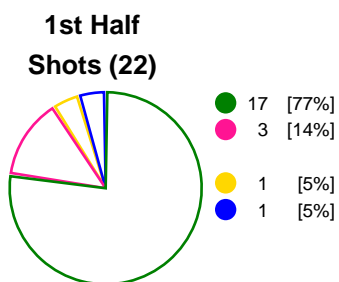

GER

SG BBM Bietigheim vs Super Amara Bera Bera**33 - 27****(17 - 15)**

Match ended: 60:00

berabera

ESP

19 W517 R1
001

Referees: Jiri Opava (CZE), Pavel Valek (CZE)

Throw-off: 08.09.2018, 19:00
Globus Hall, Lublin / POL**Match Statistics Overview**

SG BBM Bietigheim (GER)			Super Amara Bera Bera (ESP)			
Total	1st half	2nd half		2nd half	1st half	Total
33	17	16	Goals	12	15	27
45	22	23	Shots	23	19	42
73%	77%	70%	Shot Percentage	52%	79%	64%
0	0	0	Turnovers	0	0	0
0	0	0	Rule Technical Fouls	0	0	0
73%	77%	70%	Attack Percentage	52%	79%	64%
42	22	20	Shots on Goal	22	18	40
93%	100%	87%	On Target Percentage	96%	95%	95%
12	3	9	Saves	4	3	7
31%	17%	43%	GK Save Percentage	20%	15%	18%
3	2	1	7m Goals	1	4	5
4	3	1	7m Shots	3	4	7
75%	66%	100%	7m Percentage	33%	100%	71%
0	0	0	Fast Break Goals	0	0	1
4	0	4	Powerplay goals	2	2	4
2	1	1	Shorthanded goals	1	0	1
4	3	4	Most goals in succession	3	2	3
1	1	0	Yellow Cards	0	2	2
3	1	2	2 min Suspension	2	0	2
0	0	0	Red Cards	0	0	0
2	1	1	Team Timeouts	2	1	3

Match Statistics Shots

SG BBM Bietigheim (GER)

Super Amara Bera Bera (ESP)

● Goals ● Saves ● Missed ● Posts ● Blocks

Player Statistics: SG BBM Bietigheim (GER)

Goalkeeper	Total				All Saves/Shots					
No. Name	Saves	Shots	%	GC	7M	6M	9M	Wing	BT	FB
12 ECKERLE Dinah	12	34	35	22	33% (2/6)	28% (4/14)	40% (4/10)	50% (2/4)		
23 SALAMAKHA Valentyna (AZE)	0	4	0	4	0% (0/1)	0% (0/2)	0% (0/1)			
TOTALS	12	38	32	26	28% (2/7)	25% (4/16)	36% (4/11)	50% (2/4)		