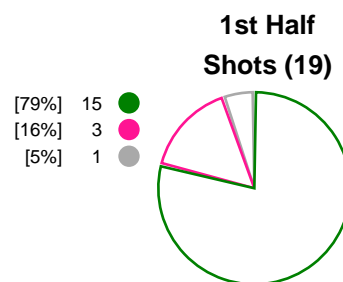

GER

SG BBM Bietigheim vs Super Amara Bera Bera**33 - 27****(17 - 15)**

Match ended: 60:00

berabera

ESP

19 W517 R1
001

Referees: Jiri Opava (CZE), Pavel Valek (CZE)

Throw-off: 08.09.2018, 19:00
Globus Hall, Lublin / POL**Match Statistics Overview**

SG BBM Bietigheim (GER)			Super Amara Bera Bera (ESP)			
Total	1st half	2nd half		2nd half	1st half	Total
33	17	16	Goals	12	15	27
45	22	23	Shots	23	19	42
73%	77%	70%	Shot Percentage	52%	79%	64%
0	0	0	Turnovers	0	0	0
0	0	0	Rule Technical Fouls	0	0	0
73%	77%	70%	Attack Percentage	52%	79%	64%
42	22	20	Shots on Goal	22	18	40
93%	100%	87%	On Target Percentage	96%	95%	95%
12	3	9	Saves	4	3	7
31%	17%	43%	GK Save Percentage	20%	15%	18%
3	2	1	7m Goals	1	4	5
4	3	1	7m Shots	3	4	7
75%	66%	100%	7m Percentage	33%	100%	71%
0	0	0	Fast Break Goals	0	0	1
4	0	4	Powerplay goals	2	2	4
2	1	1	Shorthanded goals	1	0	1
4	3	4	Most goals in succession	3	2	3
1	1	0	Yellow Cards	0	2	2
3	1	2	2 min Suspension	2	0	2
0	0	0	Red Cards	0	0	0
2	1	1	Team Timeouts	2	1	3

Match Statistics Shots

SG BBM Bietigheim (GER)

Super Amara Bera Bera (ESP)

● Goals ● Saves ● Missed ● Posts ● Blocks

Player Statistics: SG BBM Bietigheim (GER)

Goalkeeper	Total				All Saves/Shots					
No. Name	Saves	Shots	%	GC	7M	6M	9M	Wing	BT	FB
12 ECKERLE Dinah	12	34	35	22	33% (2/6)	28% (4/14)	40% (4/10)	50% (2/4)		
23 SALAMAKHA Valentyna (AZE)	0	4	0	4	0% (0/1)	0% (0/2)	0% (0/1)			
TOTALS	12	38	32	26	28% (2/7)	25% (4/16)	36% (4/11)	50% (2/4)		