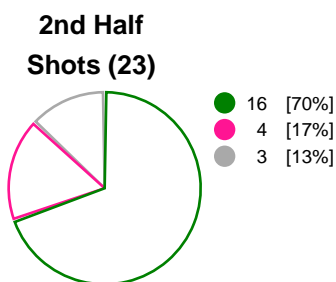

GER

SG BBM Bietigheim vs Super Amara Bera Bera**33 - 27****(17 - 15)**

Match ended: 60:00

berabera

ESP

19 W517 R1
001

Referees: Jiri Opava (CZE), Pavel Valek (CZE)

Throw-off: 08.09.2018, 19:00
Globus Hall, Lublin / POL**Match Statistics Overview**

SG BBM Bietigheim (GER)			Super Amara Bera Bera (ESP)			
Total	1st half	2nd half		2nd half	1st half	Total
33	17	16	Goals	12	15	27
45	22	23	Shots	23	19	42
73%	77%	70%	Shot Percentage	52%	79%	64%
0	0	0	Turnovers	0	0	0
0	0	0	Rule Technical Fouls	0	0	0
73%	77%	70%	Attack Percentage	52%	79%	64%
42	22	20	Shots on Goal	22	18	40
93%	100%	87%	On Target Percentage	96%	95%	95%
12	3	9	Saves	4	3	7
31%	17%	43%	GK Save Percentage	20%	15%	18%
3	2	1	7m Goals	1	4	5
4	3	1	7m Shots	3	4	7
75%	66%	100%	7m Percentage	33%	100%	71%
0	0	0	Fast Break Goals	0	0	1
4	0	4	Powerplay goals	2	2	4
2	1	1	Shorthanded goals	1	0	1
4	3	4	Most goals in succession	3	2	3
1	1	0	Yellow Cards	0	2	2
3	1	2	2 min Suspension	2	0	2
0	0	0	Red Cards	0	0	0
2	1	1	Team Timeouts	2	1	3

Match Statistics Shots

SG BBM Bietigheim (GER)

Super Amara Bera Bera (ESP)

● Goals ● Saves ● Missed ● Posts ● Blocks

Player Statistics: SG BBM Bietigheim (GER)

Goalkeeper	Total				All Saves/Shots					
No. Name	Saves	Shots	%	GC	7M	6M	9M	Wing	BT	FB
12 ECKERLE Dinah	12	34	35	22	33% (2/6)	28% (4/14)	40% (4/10)	50% (2/4)		
23 SALAMAKHA Valentyna (AZE)	0	4	0	4	0% (0/1)	0% (0/2)	0% (0/1)			
TOTALS	12	38	32	26	28% (2/7)	25% (4/16)	36% (4/11)	50% (2/4)		