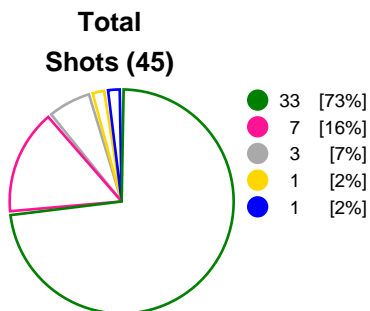

GER

SG BBM Bietigheim vs Super Amara Bera Bera**33 - 27****(17 - 15)**

Match ended: 60:00

berabera

ESP

19 W517 R1
001

Referees: Jiri Opava (CZE), Pavel Valek (CZE)

Throw-off: 08.09.2018, 19:00
Globus Hall, Lublin / POL**Match Statistics Overview**

SG BBM Bietigheim (GER)			Super Amara Bera Bera (ESP)			
Total	1st half	2nd half		2nd half	1st half	Total
33	17	16	Goals	12	15	27
45	22	23	Shots	23	19	42
73%	77%	70%	Shot Percentage	52%	79%	64%
0	0	0	Turnovers	0	0	0
0	0	0	Rule Technical Fouls	0	0	0
73%	77%	70%	Attack Percentage	52%	79%	64%
42	22	20	Shots on Goal	22	18	40
93%	100%	87%	On Target Percentage	96%	95%	95%
12	3	9	Saves	4	3	7
31%	17%	43%	GK Save Percentage	20%	15%	18%
3	2	1	7m Goals	1	4	5
4	3	1	7m Shots	3	4	7
75%	66%	100%	7m Percentage	33%	100%	71%
0	0	0	Fast Break Goals	0	0	1
4	0	4	Powerplay goals	2	2	4
2	1	1	Shorthanded goals	1	0	1
4	3	4	Most goals in succession	3	2	3
1	1	0	Yellow Cards	0	2	2
3	1	2	2 min Suspension	2	0	2
0	0	0	Red Cards	0	0	0
2	1	1	Team Timeouts	2	1	3

Match Statistics Shots

SG BBM Bietigheim (GER)

Super Amara Bera Bera (ESP)

● Goals ● Saves ● Missed ● Posts ● Blocks

Player Statistics: SG BBM Bietigheim (GER)

Goalkeeper	Total				All Saves/Shots					
No. Name	Saves	Shots	%	GC	7M	6M	9M	Wing	BT	FB
12 ECKERLE Dinah	12	34	35	22	33% (2/6)	28% (4/14)	40% (4/10)	50% (2/4)		
23 SALAMAKHA Valentyna (AZE)	0	4	0	4	0% (0/1)	0% (0/2)	0% (0/1)			
TOTALS	12	38	32	26	28% (2/7)	25% (4/16)	36% (4/11)	50% (2/4)		