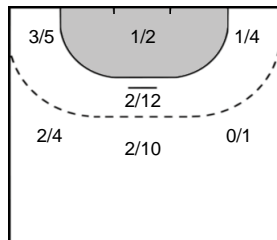

5 ARAUJO
Edmilson

Goals: 1
Shots: 2
50 %

Goalkeeper Statistics

Dinamo Bucuresti (ROU)

Sporting CP (POR)

23 HEIDARIRAD Saeid

Saves: 11
Shots: 38
28 %

86 SKOK Matevz

Saves: 7
Shots: 19
36 %

16 CUDIC Aljosa

Saves: 5
Shots: 18
27 %

Legend

- %** Efficiency
- Ass.** Assists
- Pos.** Position
- GC.** Goals conceded
- 7M** 7-metre Shots
- W** Wing Shots (Right, Left)
- BT** Breakthrough (Right, Center, Left)
- FB** Fast Break
- 6M** 6-metre Shots
- 9M** 9-metre Shots (Right, Center, Left)
- FT** Free Throw
- ST** Steals
- BL** Blocks
- YC** Yellow Cards
- RC** Red Cards
- BC** Blue Cards
- 2m** 2 Minute Suspensions
- UP** Unassigned Position