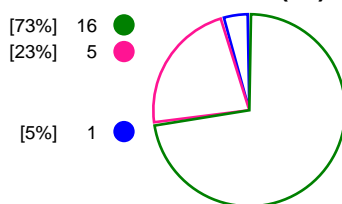

Match Statistics Shots

Dinamo Bucuresti (ROU)

Sporting CP (POR)

Total Shots (45)

Total Shots (43)

1st Half Shots (22)

2nd Half Shots (23)

2nd Half Shots (22)

1st Half Shots (21)

● Goals ● Saves ● Missed ● Posts ● Blocks

Player Statistics: Dinamo Bucuresti (ROU)

Goalkeeper	Total				All Saves/Shots					
No. Name	Saves	Shots	%	GC	7M	6M	9M	Wing	BT	FB
23 HEIDARIRAD Saeid (IRI)	11	38	29	27	50% (1/2)	16% (2/12)	26% (4/15)	44% (4/9)		
TOTALS	11	38	29	27	50% (1/2)	16% (2/12)	26% (4/15)	44% (4/9)		