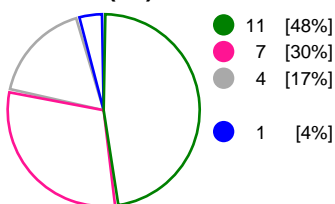

Match Statistics Shots

Dinamo Bucuresti (ROU)

Sporting CP (POR)

Total Shots (45)

Total Shots (43)

1st Half Shots (22)

2nd Half Shots (23)

2nd Half Shots (22)

1st Half Shots (21)

● Goals ● Saves ● Missed ● Posts ● Blocks

Player Statistics: Dinamo Bucuresti (ROU)

Goalkeeper	Total				All Saves/Shots					
No. Name	Saves	Shots	%	GC	7M	6M	9M	Wing	BT	FB
23 HEIDARIRAD Saeid (IRI)	11	38	29	27	50% (1/2)	16% (2/12)	26% (4/15)	44% (4/9)		
TOTALS	11	38	29	27	50% (1/2)	16% (2/12)	26% (4/15)	44% (4/9)		