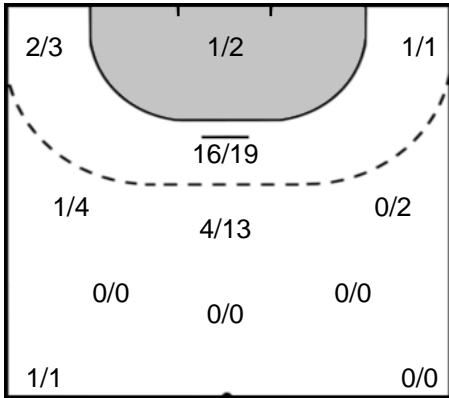

Team Statistics Attack

Dinamo Bucuresti (ROU)

Sporting CP (POR)