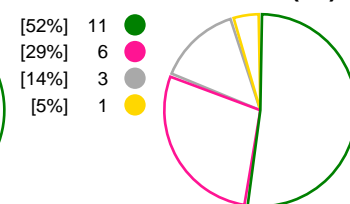

Match Statistics Shots

Dinamo Bucuresti (ROU)

Sporting CP (POR)

Total Shots (45)

Total Shots (43)

1st Half Shots (22)

2nd Half Shots (23)

2nd Half Shots (22)

1st Half Shots (21)

● Goals ● Saves ● Missed ● Posts ● Blocks

Player Statistics: Dinamo Bucuresti (ROU)

Goalkeeper	Total				All Saves/Shots					
No. Name	Saves	Shots	%	GC	7M	6M	9M	Wing	BT	FB
23 HEIDARIRAD Saeid (IRI)	11	38	29	27	50% (1/2)	16% (2/12)	26% (4/15)	44% (4/9)		
TOTALS	11	38	29	27	50% (1/2)	16% (2/12)	26% (4/15)	44% (4/9)		