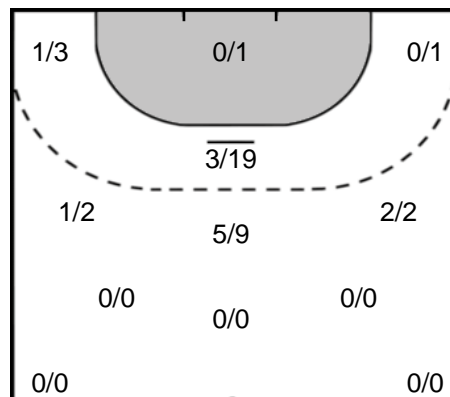

5 ARAUJO
Edmilson

Goals: 1
Shots: 2
50 %

Goalkeeper Statistics

Dinamo Bucuresti (ROU)

Sporting CP (POR)

23 HEIDARIRAD Saeid

Saves: 11
Shots: 38
28 %

86 SKOK Matevz

Saves: 7
Shots: 19
36 %

16 CUDIC Aljosa

Saves: 5
Shots: 18
27 %

Legend

- %** Efficiency
- Ass.** Assists
- Pos.** Position
- GC.** Goals conceded
- 7M** 7-metre Shots
- W** Wing Shots (Right, Left)
- BT** Breakthrough (Right, Center, Left)
- FB** Fast Break
- 6M** 6-metre Shots
- 9M** 9-metre Shots (Right, Center, Left)
- FT** Free Throw
- ST** Steals
- BL** Blocks
- YC** Yellow Cards
- RC** Red Cards
- BC** Blue Cards
- 2m** 2 Minute Suspensions
- UP** Unassigned Position