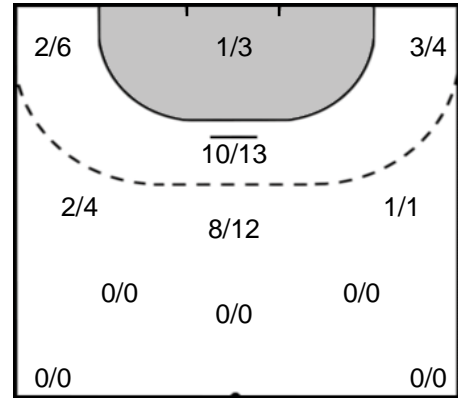

Team Statistics Attack

Dinamo Bucuresti (ROU)

Sporting CP (POR)