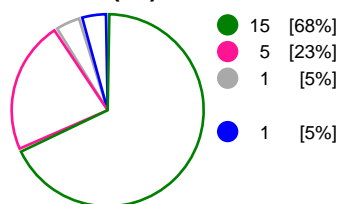

Match Statistics Shots

Dinamo Bucuresti (ROU)

Sporting CP (POR)

Total Shots (45)

Total Shots (43)

1st Half Shots (22)

2nd Half Shots (23)

2nd Half Shots (22)

1st Half Shots (21)

● Goals ● Saves ● Missed ● Posts ● Blocks

Player Statistics: Dinamo Bucuresti (ROU)

Goalkeeper	Total				All Saves/Shots					
No. Name	Saves	Shots	%	GC	7M	6M	9M	Wing	BT	FB
23 HEIDARIRAD Saeid (IRI)	11	38	29	27	50% (1/2)	16% (2/12)	26% (4/15)	44% (4/9)		
TOTALS	11	38	29	27	50% (1/2)	16% (2/12)	26% (4/15)	44% (4/9)		