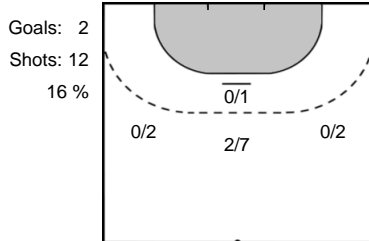

9 BANNOUR Amine