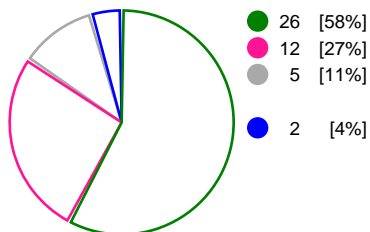

Match Statistics Overview

Dinamo Bucuresti (ROU)			Sporting CP (POR)			
Total	1st half	2nd half	2nd half	1st half	Total	
26	15	11	Goals	16	11	27
45	22	23	Shots	22	21	43
58%	68%	48%	Shot Percentage	73%	52%	63%
0	0	0	Turnovers	0	0	0
0	0	0	Rule Technical Fouls	0	0	0
58%	68%	48%	Attack Percentage	73%	52%	63%
40	21	19	Shots on Goal	22	18	40
89%	95%	83%	On Target Percentage	100%	86%	93%
11	6	5	Saves	7	5	12
29%	35%	24%	GK Save Percentage	39%	25%	32%
1	1	0	7m Goals	0	1	1
2	1	1	7m Shots	0	3	3
50%	100%	0%	7m Percentage	0%	33%	33%
1	0	0	Fast Break Goals	0	0	0
5	4	1	Powerplay goals	1	2	3
2	1	1	Shorthanded goals	0	0	0
4	4	2	Most goals in succession	3	2	3
3	3	0	Yellow Cards	0	2	2
5	3	2	2 min Suspension	2	3	5
0	0	0	Red Cards	0	0	0
3	1	2	Team Timeouts	0	1	1

Match Statistics Shots

Dinamo Bucuresti (ROU)

Sporting CP (POR)

Total Shots (45)

Total Shots (43)

1st Half Shots (22)

2nd Half Shots (23)

2nd Half Shots (22)