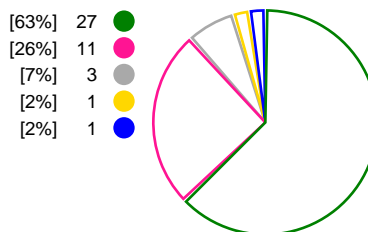

Match Statistics Shots

Dinamo Bucuresti (ROU)

Sporting CP (POR)

Total Shots (45)

Total Shots (43)

1st Half Shots (22)

2nd Half Shots (23)

2nd Half Shots (22)

1st Half Shots (21)

● Goals ● Saves ● Missed ● Posts ● Blocks

Player Statistics: Dinamo Bucuresti (ROU)

Goalkeeper	Total				All Saves/Shots					
No. Name	Saves	Shots	%	GC	7M	6M	9M	Wing	BT	FB
23 HEIDARIRAD Saeid (IRI)	11	38	29	27	50% (1/2)	16% (2/12)	26% (4/15)	44% (4/9)		
TOTALS	11	38	29	27	50% (1/2)	16% (2/12)	26% (4/15)	44% (4/9)		