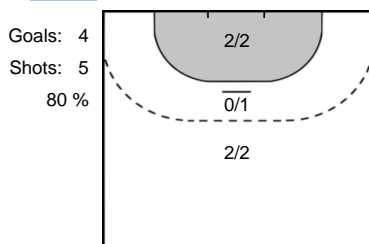

Team Statistics Attack

Abanca Ademar Leon (ESP)

Elverum Handball (NOR)

18 MARQUES MOREIRA FILHO  
Acacio

PETTERSEN  
Simen Holand 9

11 VIEYRA  
Federico Matias

SANDELL  
Lukas 11

15 FERNANDEZ SANCHEZ  
Juan Jose