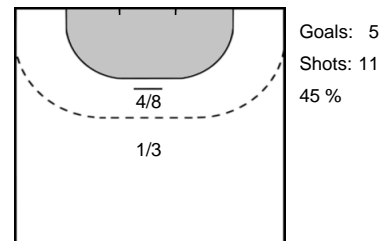

Team Statistics Attack

Abanca Ademar Leon (ESP)

Elverum Handball (NOR)

18 MARQUES MOREIRA FILHO  
Acacio

PETTERSEN  
Simen Holand 9

11 VIEYRA  
Federico Matias

SANDELL  
Lukas 11

15 FERNANDEZ SANCHEZ  
Juan Jose