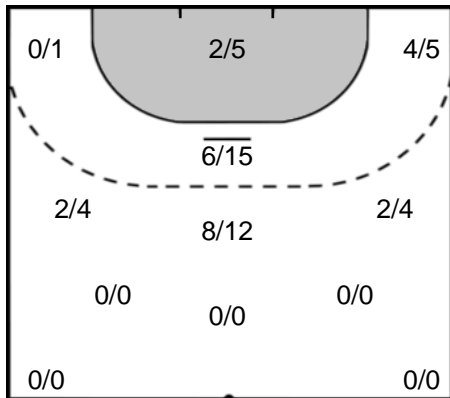

Team Statistics Attack

Abanca Ademar Leon (ESP)