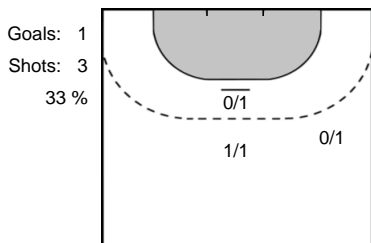

10 PEREZ ARCE
Rodrigo