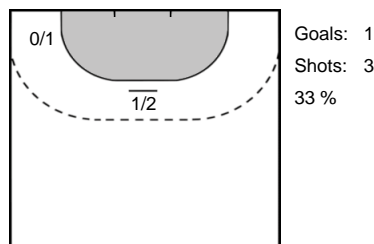

26 ELVERHOY
Jonas Myreng