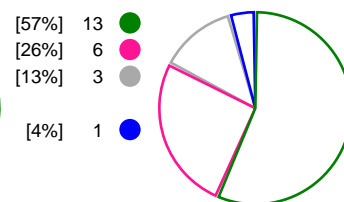

Match Statistics Overview

Abanca Ademar Leon (ESP)			Elverum Handball (NOR)			
Total	1st half	2nd half	2nd half	1st half	Total	
24	14	10	Goals	11	13	24
46	25	21	Shots	21	23	44
52%	56%	48%	Shot Percentage	52%	57%	55%
0	0	0	Turnovers	0	0	0
0	0	0	Rule Technical Fouls	0	0	0
52%	56%	48%	Attack Percentage	52%	57%	55%
42	23	19	Shots on Goal	20	20	40
91%	92%	90%	On Target Percentage	95%	87%	91%
15	6	9	Saves	7	8	15
38%	32%	45%	GK Save Percentage	41%	36%	38%
2	0	2	7m Goals	2	0	2
5	2	3	7m Shots	2	1	3
40%	0%	66%	7m Percentage	100%	0%	66%
0	0	0	Fast Break Goals	0	0	0
4	3	1	Powerplay goals	3	1	4
2	0	2	Shorthanded goals	1	2	3
4	4	2	Most goals in succession	4	4	4
3	3	0	Yellow Cards	1	2	3
4	1	3	2 min Suspension	2	3	5
0	0	0	Red Cards	0	0	0
3	1	2	Team Timeouts	2	1	3

Match Statistics Shots

Abanca Ademar Leon (ESP)

Elverum Handball (NOR)

Total Shots (46)

Total Shots (44)

1st Half Shots (25)

2nd Half Shots (21)

2nd Half Shots (21)

1st Half Shots (23)

● Goals ● Saves ● Missed ● Posts ● Blocks