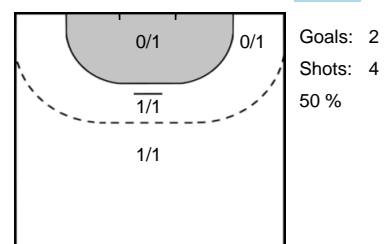

GUDJONSSON
Sigvaldi Bjorn 29