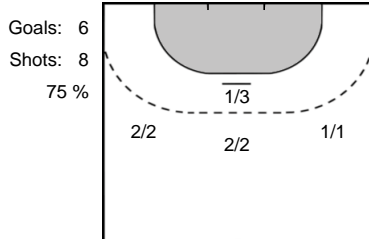

Team Statistics Attack

Abanca Ademar Leon (ESP)

Elverum Handball (NOR)

18 MARQUES MOREIRA FILHO  
Acacio

PETTERSEN  
Simen Holand 9

11 VIEYRA  
Federico Matias

SANDELL  
Lukas 11

15 FERNANDEZ SANCHEZ  
Juan Jose