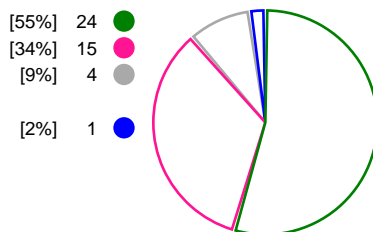

Match Statistics Overview

Abanca Ademar Leon (ESP)			Elverum Handball (NOR)			
Total	1st half	2nd half	2nd half	1st half	Total	
24	14	10	Goals	11	13	24
46	25	21	Shots	21	23	44
52%	56%	48%	Shot Percentage	52%	57%	55%
0	0	0	Turnovers	0	0	0
0	0	0	Rule Technical Fouls	0	0	0
52%	56%	48%	Attack Percentage	52%	57%	55%
42	23	19	Shots on Goal	20	20	40
91%	92%	90%	On Target Percentage	95%	87%	91%
15	6	9	Saves	7	8	15
38%	32%	45%	GK Save Percentage	41%	36%	38%
2	0	2	7m Goals	2	0	2
5	2	3	7m Shots	2	1	3
40%	0%	66%	7m Percentage	100%	0%	66%
0	0	0	Fast Break Goals	0	0	0
4	3	1	Powerplay goals	3	1	4
2	0	2	Shorthanded goals	1	2	3
4	4	2	Most goals in succession	4	4	4
3	3	0	Yellow Cards	1	2	3
4	1	3	2 min Suspension	2	3	5
0	0	0	Red Cards	0	0	0
3	1	2	Team Timeouts	2	1	3

Match Statistics Shots

Abanca Ademar Leon (ESP)

Elverum Handball (NOR)

Total Shots (46)

Total Shots (44)

1st Half Shots (25)

2nd Half Shots (21)

2nd Half Shots (21)

1st Half Shots (23)

● Goals ● Saves ● Missed ● Posts ● Blocks