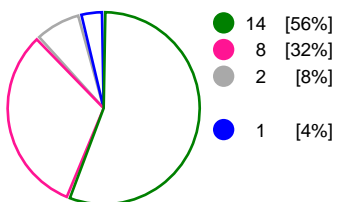

Match Statistics Overview

Abanca Ademar Leon (ESP)			Elverum Handball (NOR)			
Total	1st half	2nd half	2nd half	1st half	Total	
24	14	10	Goals	11	13	24
46	25	21	Shots	21	23	44
52%	56%	48%	Shot Percentage	52%	57%	55%
0	0	0	Turnovers	0	0	0
0	0	0	Rule Technical Fouls	0	0	0
52%	56%	48%	Attack Percentage	52%	57%	55%
42	23	19	Shots on Goal	20	20	40
91%	92%	90%	On Target Percentage	95%	87%	91%
15	6	9	Saves	7	8	15
38%	32%	45%	GK Save Percentage	41%	36%	38%
2	0	2	7m Goals	2	0	2
5	2	3	7m Shots	2	1	3
40%	0%	66%	7m Percentage	100%	0%	66%
0	0	0	Fast Break Goals	0	0	0
4	3	1	Powerplay goals	3	1	4
2	0	2	Shorthanded goals	1	2	3
4	4	2	Most goals in succession	4	4	4
3	3	0	Yellow Cards	1	2	3
4	1	3	2 min Suspension	2	3	5
0	0	0	Red Cards	0	0	0
3	1	2	Team Timeouts	2	1	3

Match Statistics Shots

Abanca Ademar Leon (ESP)

Elverum Handball (NOR)

Total Shots (46)

Total Shots (44)

1st Half Shots (25)

2nd Half Shots (21)

2nd Half Shots (21)

1st Half Shots (23)

● Goals ● Saves ● Missed ● Posts ● Blocks