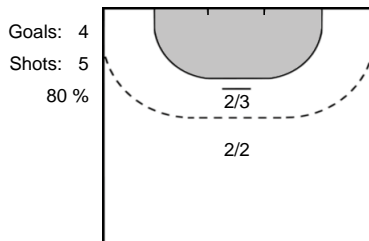

Team Statistics Attack

Abanca Ademar Leon (ESP)

Elverum Handball (NOR)

18 MARQUES MOREIRA FILHO  
Acacio

PETTERSEN  
Simen Holand 9

11 VIEYRA  
Federico Matias

SANDELL  
Lukas 11

15 FERNANDEZ SANCHEZ  
Juan Jose