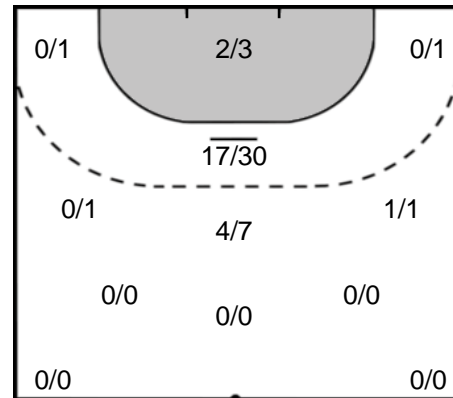

Elverum Handball (NOR)