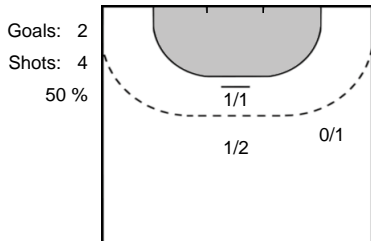

FREDERIKSEN  
Magnus 23

3 LOPEZ ALVAREZ  
Mario

GUDJONSSON  
Sigvaldi Bjorn 29

Team Statistics Attack

Abanca Ademar Leon (ESP)

Elverum Handball (NOR)

**14** FERNANDEZ ALONSO  
David

**55** JONSSON  
Thrainn Orri