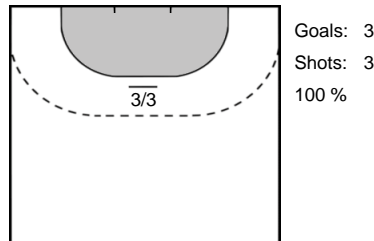

FREDERIKSEN  
Magnus 23

3 LOPEZ ALVAREZ  
Mario

GUDJONSSON  
Sigvaldi Bjorn 29

Team Statistics Attack

Abanca Ademar Leon (ESP)

Elverum Handball (NOR)

**14** FERNANDEZ ALONSO  
David

**55** JONSSON  
Thrainn Orri