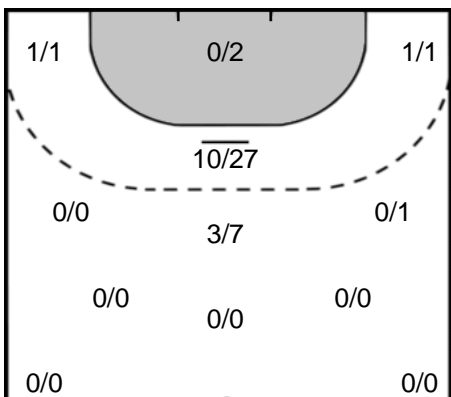

Goalkeeper Statistics

Abanca Ademar Leon (ESP)