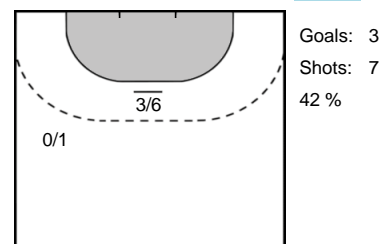

FREDERIKSEN
Magnus 23