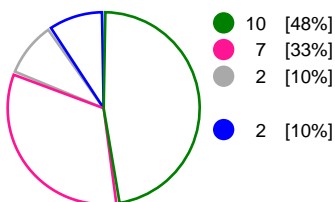

Match Statistics Overview

Abanca Ademar Leon (ESP)			Elverum Handball (NOR)			
Total	1st half	2nd half	2nd half	1st half	Total	
24	14	10	Goals	11	13	24
46	25	21	Shots	21	23	44
52%	56%	48%	Shot Percentage	52%	57%	55%
0	0	0	Turnovers	0	0	0
0	0	0	Rule Technical Fouls	0	0	0
52%	56%	48%	Attack Percentage	52%	57%	55%
42	23	19	Shots on Goal	20	20	40
91%	92%	90%	On Target Percentage	95%	87%	91%
15	6	9	Saves	7	8	15
38%	32%	45%	GK Save Percentage	41%	36%	38%
2	0	2	7m Goals	2	0	2
5	2	3	7m Shots	2	1	3
40%	0%	66%	7m Percentage	100%	0%	66%
0	0	0	Fast Break Goals	0	0	0
4	3	1	Powerplay goals	3	1	4
2	0	2	Shorthanded goals	1	2	3
4	4	2	Most goals in succession	4	4	4
3	3	0	Yellow Cards	1	2	3
4	1	3	2 min Suspension	2	3	5
0	0	0	Red Cards	0	0	0
3	1	2	Team Timeouts	2	1	3

Match Statistics Shots

Abanca Ademar Leon (ESP)

Elverum Handball (NOR)

Total Shots (46)

Total Shots (44)

1st Half Shots (25)

2nd Half Shots (21)

2nd Half Shots (21)

1st Half Shots (23)

● Goals ● Saves ● Missed ● Posts ● Blocks