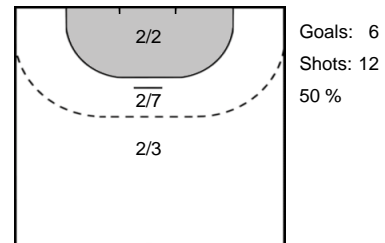

Team Statistics Attack

Abanca Ademar Leon (ESP)

Elverum Handball (NOR)

18 MARQUES MOREIRA FILHO  
Acacio

PETTERSEN  
Simen Holand 9

11 VIEYRA  
Federico Matias

SANDELL  
Lukas 11

15 FERNANDEZ SANCHEZ  
Juan Jose