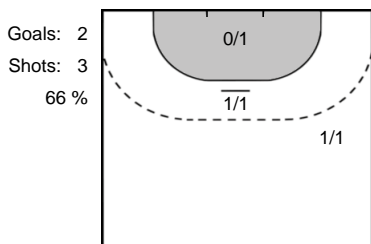

17 FERNANDEZ FERNANDEZ
Jaime