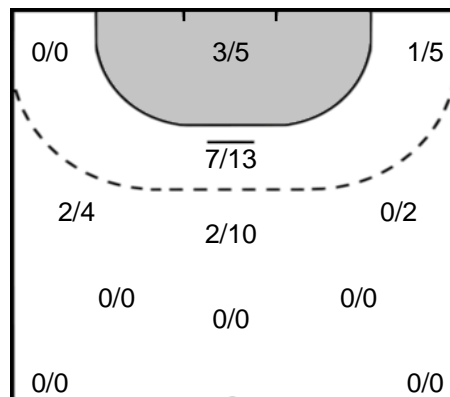

Elverum Handball (NOR)