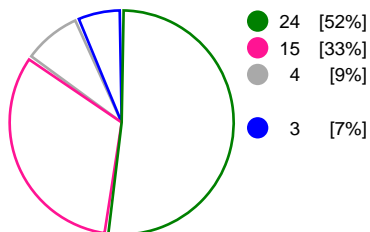

Match Statistics Overview

Abanca Ademar Leon (ESP)			Elverum Handball (NOR)			
Total	1st half	2nd half	2nd half	1st half	Total	
24	14	10	Goals	11	13	24
46	25	21	Shots	21	23	44
52%	56%	48%	Shot Percentage	52%	57%	55%
0	0	0	Turnovers	0	0	0
0	0	0	Rule Technical Fouls	0	0	0
52%	56%	48%	Attack Percentage	52%	57%	55%
42	23	19	Shots on Goal	20	20	40
91%	92%	90%	On Target Percentage	95%	87%	91%
15	6	9	Saves	7	8	15
38%	32%	45%	GK Save Percentage	41%	36%	38%
2	0	2	7m Goals	2	0	2
5	2	3	7m Shots	2	1	3
40%	0%	66%	7m Percentage	100%	0%	66%
0	0	0	Fast Break Goals	0	0	0
4	3	1	Powerplay goals	3	1	4
2	0	2	Shorthanded goals	1	2	3
4	4	2	Most goals in succession	4	4	4
3	3	0	Yellow Cards	1	2	3
4	1	3	2 min Suspension	2	3	5
0	0	0	Red Cards	0	0	0
3	1	2	Team Timeouts	2	1	3

Match Statistics Shots

Abanca Ademar Leon (ESP)

Elverum Handball (NOR)

Total Shots (46)

Total Shots (44)

1st Half Shots (25)

2nd Half Shots (21)

2nd Half Shots (21)