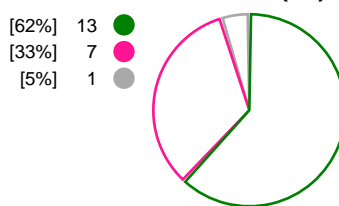

Match Statistics Shots

Sporting CP (POR)

HC Metalurg (MKD)

Total Shots (49)

1st Half Shots (24)

2nd Half Shots (25)

Total Shots (44)

2nd Half Shots (20)

1st Half Shots (24)

● Goals ● Saves ● Missed ● Posts ● Blocks

Player Statistics: Sporting CP (POR)

Goalkeeper	Total				All Saves/Shots					
No. Name	Saves	Shots	%	GC	7M	6M	9M	Wing	BT	FB
16 CUDIC Aljosa (SLO)	3	14	21	11	0% (0/2)	30% (3/10)	0% (0/1)	0% (0/1)		
86 SKOK Matevz (SLO)	5	11	45	6	0% (0/2)	50% (3/6)	66% (2/3)			
TOTALS	8	25	32	17	0% (0/4)	37% (6/16)	50% (2/4)	0% (0/1)		