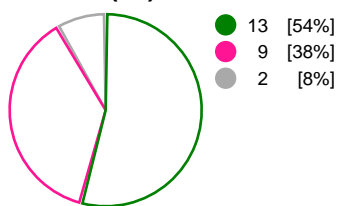

Match Statistics Shots

Sporting CP (POR)

HC Metalurg (MKD)

Total Shots (49)

1st Half Shots (24)

2nd Half Shots (25)

Total Shots (44)

2nd Half Shots (20)

1st Half Shots (24)

● Goals ● Saves ● Missed ● Posts ● Blocks

Player Statistics: Sporting CP (POR)

Goalkeeper	Total				All Saves/Shots					
No. Name	Saves	Shots	%	GC	7M	6M	9M	Wing	BT	FB
16 CUDIC Aljosa (SLO)	3	14	21	11	0% (0/2)	30% (3/10)	0% (0/1)	0% (0/1)		
86 SKOK Matevz (SLO)	5	11	45	6	0% (0/2)	50% (3/6)	66% (2/3)			
TOTALS	8	25	32	17	0% (0/4)	37% (6/16)	50% (2/4)	0% (0/1)		