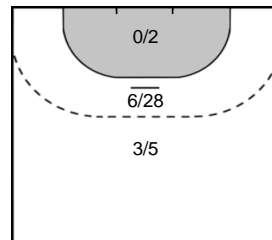

TOMOVSKI Martin **12**

Saves: 9
Shots: 35
25 %