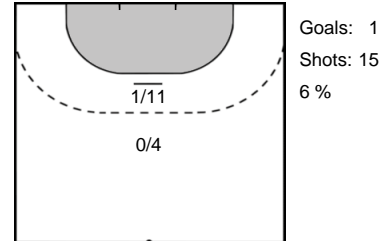

UNASSIGNED