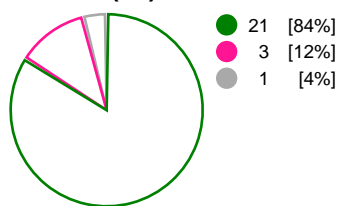

Match Statistics Shots

Sporting CP (POR)

HC Metalurg (MKD)

Total Shots (49)

1st Half Shots (24)

2nd Half Shots (25)

Total Shots (44)

2nd Half Shots (20)

1st Half Shots (24)

● Goals ● Saves ● Missed ● Posts ● Blocks

Player Statistics: Sporting CP (POR)

Goalkeeper	Total				All Saves/Shots					
No. Name	Saves	Shots	%	GC	7M	6M	9M	Wing	BT	FB
16 CUDIC Aljosa (SLO)	3	14	21	11	0% (0/2)	30% (3/10)	0% (0/1)	0% (0/1)		
86 SKOK Matevz (SLO)	5	11	45	6	0% (0/2)	50% (3/6)	66% (2/3)			
TOTALS	8	25	32	17	0% (0/4)	37% (6/16)	50% (2/4)	0% (0/1)		