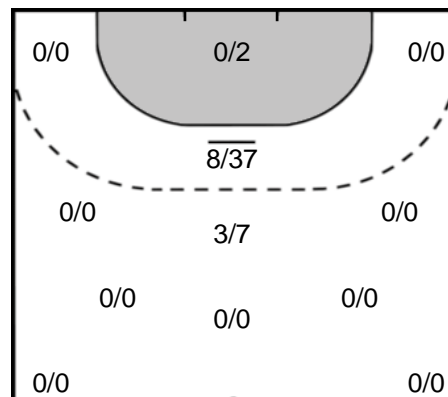

Goals: 1
Shots: 1
100 %

82 FRADE
Luis

Goals: 1
Shots: 1
100 %

17 ROCHA
Tiago

Goals: 0
Shots: 1
0 %

Goalkeeper Statistics

Sporting CP (POR)

HC Metalurg (MKD)

Legend

- %** Efficiency
- Ass.** Assists
- Pos.** Position
- GC.** Goals conceded
- 7M** 7-metre Shots
- W** Wing Shots (Right, Left)
- BT** Breakthrough (Right, Center, Left)
- FB** Fast Break
- 6M** 6-metre Shots
- 9M** 9-metre Shots (Right, Center, Left)
- FT** Free Throw
- ST** Steals
- BL** Blocks
- YC** Yellow Cards
- RC** Red Cards
- BC** Blue Cards
- 2m** 2 Minute Suspensions
- UP** Unassigned Position