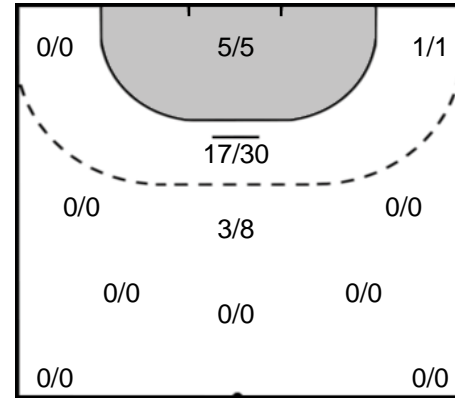

Team Statistics Attack

Sporting CP (POR)

HC Metalurg (MKD)