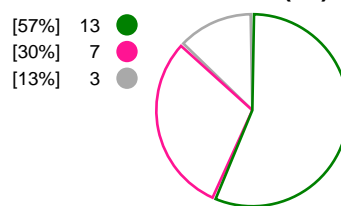

Match Statistics Shots

Sporting CP (POR)

HC Metalurg (MKD)

Total Shots (49)

1st Half Shots (24)

2nd Half Shots (25)

Total Shots (44)

2nd Half Shots (20)

1st Half Shots (24)

● Goals ● Saves ● Missed ● Posts ● Blocks

Player Statistics: Sporting CP (POR)

Goalkeeper	Total				All Saves/Shots					
No. Name	Saves	Shots	%	GC	7M	6M	9M	Wing	BT	FB
16 CUDIC Aljosa (SLO)	3	14	21	11	0% (0/2)	30% (3/10)	0% (0/1)	0% (0/1)		
86 SKOK Matevz (SLO)	5	11	45	6	0% (0/2)	50% (3/6)	66% (2/3)			
TOTALS	8	25	32	17	0% (0/4)	37% (6/16)	50% (2/4)	0% (0/1)		