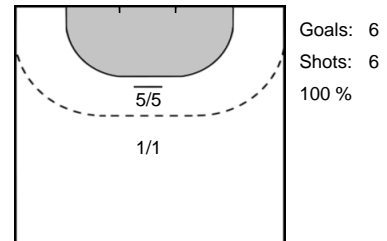

TANKOSKI
Mario 14