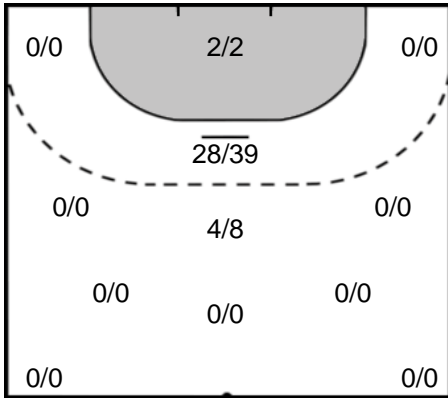

Team Statistics Attack

Sporting CP (POR)

HC Metalurg (MKD)