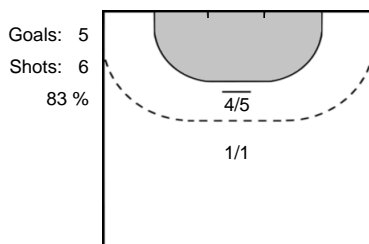

SERAFIMOV
Martin 17

15 SOLHA
Pedro

LAZAREVSKI
Milan 7

Team Statistics Attack

Sporting CP (POR)

HC Metalurg (MKD)

5 ARAUJO Edmilson

Goals: 4
Shots: 5
80 %