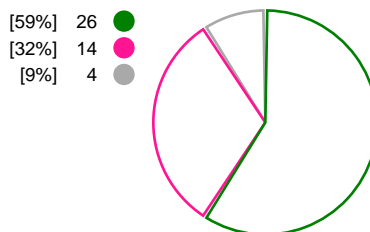

Match Statistics Shots

Sporting CP (POR)

HC Metalurg (MKD)

Total Shots (49)

1st Half Shots (24)

2nd Half Shots (25)

Total Shots (44)

2nd Half Shots (20)

1st Half Shots (24)

● Goals ● Saves ● Missed ● Posts ● Blocks

Player Statistics: Sporting CP (POR)

Goalkeeper	Total				All Saves/Shots					
No. Name	Saves	Shots	%	GC	7M	6M	9M	Wing	BT	FB
16 CUDIC Aljosa (SLO)	3	14	21	11	0% (0/2)	30% (3/10)	0% (0/1)	0% (0/1)		
86 SKOK Matevz (SLO)	5	11	45	6	0% (0/2)	50% (3/6)	66% (2/3)			
TOTALS	8	25	32	17	0% (0/4)	37% (6/16)	50% (2/4)	0% (0/1)		