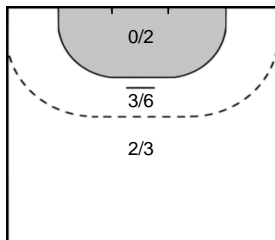

86 SKOK Matevz

Saves: 5
Shots: 11
45 %