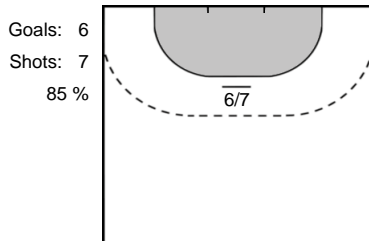

19 ROCHA CHIUFFA
Fabio