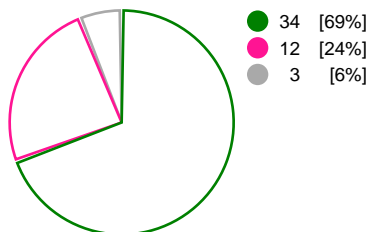

Referees: Javier Alvarez Mata (ESP), Yon Bustamante Lopez (ESP)

Match Statistics Overview

Sporting CP (POR)			HC Metalurg (MKD)			
Total	1st half	2nd half	2nd half	1st half	Total	
34	13	21	Goals	13	13	26
49	24	25	Shots	20	24	44
69%	54%	84%	Shot Percentage	65%	54%	59%
0	0	0	Turnovers	0	0	0
0	0	0	Rule Technical Fouls	0	0	0
69%	54%	84%	Attack Percentage	65%	54%	59%
46	22	24	Shots on Goal	20	20	40
94%	92%	96%	On Target Percentage	100%	83%	91%
14	7	7	Saves	3	9	12
35%	35%	35%	GK Save Percentage	12%	41%	26%
2	1	1	7m Goals	4	1	5
2	1	1	7m Shots	4	1	5
100%	100%	100%	7m Percentage	100%	100%	100%
0	0	0	Fast Break Goals	0	0	0
4	0	4	Powerplay goals	2	2	4
4	2	2	Shorthanded goals	2	0	2
5	2	4	Most goals in succession	1	3	3
2	2	0	Yellow Cards	0	2	2
2	1	1	2 min Suspension	2	0	2
0	0	0	Red Cards	0	0	0
1	1	0	Team Timeouts	1	1	2

Match Statistics Shots

Sporting CP (POR)

HC Metalurg (MKD)

Total Shots (49)

1st Half Shots (24)

2nd Half Shots (25)

Total Shots (44)

2nd Half Shots (20)