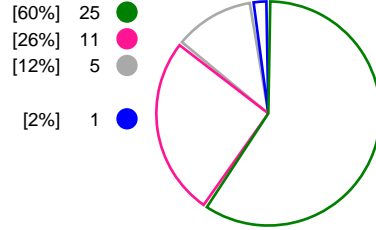

#### HC Vardar (MKD)

Total Shots (40)

1st Half Shots (20)

2nd Half Shots (20)

Total Shots (42)

2nd Half Shots (22)

1st Half Shots (20)

● Goals ● Saves ● Missed ● Posts ● Blocks

## Player Statistics: Rostov-Don (RUS)

| Goalkeeper                   | Total     |           |           |           | All Saves/Shots |                   |                   |                  |    |    |
|------------------------------|-----------|-----------|-----------|-----------|-----------------|-------------------|-------------------|------------------|----|----|
| No. Name                     | Saves     | Shots     | %         | GC        | 7M              | 6M                | 9M                | Wing             | BT | FB |
| 21 SEDOYKINA Anna            | 8         | 20        | 40        | 12        | 0% (0/1)        | 20% (1/5)         | 40% (4/10)        | 75% (3/4)        |    |    |
| 84 DE OLIVEIRA PESSOA Mayssa | 3         | 16        | 19        | 13        | 0% (0/1)        | 11% (1/9)         | 50% (1/2)         | 25% (1/4)        |    |    |
| <b>TOTALS</b>                | <b>11</b> | <b>36</b> | <b>31</b> | <b>25</b> | <b>0% (0/2)</b> | <b>14% (2/14)</b> | <b>41% (5/12)</b> | <b>50% (4/8)</b> |    |    |