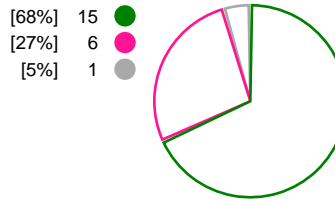

#### HC Vardar (MKD)

Total Shots (40)

1st Half Shots (20)

2nd Half Shots (20)

Total Shots (42)

2nd Half Shots (22)

1st Half Shots (20)

● Goals ● Saves ● Missed ● Posts ● Blocks