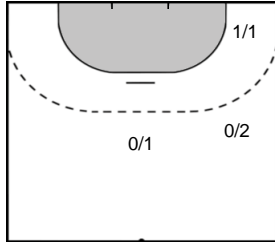

**13** GÖRBICZ  
Anita

**4** GULLDÉN  
Isabelle

**15** OFTEDAL  
Stine Bredal

Team Statistics Attack

CSM Bucuresti (ROU)

Györi Audi ETO KC (HUN)

**10** JÖRGENSEN  
Line Anna Ryborg

Goals: 1  
Shots: 4  
25 %