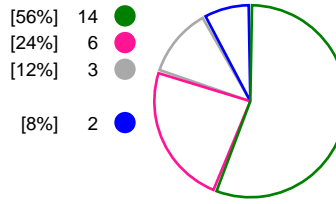

#### CSM Bucuresti (ROU)

#### Györi Audi ETO KC (HUN)

**Total Shots (41)**

**1st Half Shots (21)**

**2nd Half Shots (20)**

**Total Shots (38)**

**2nd Half Shots (24)**

**1st Half Shots (14)**

● Goals ● Saves ● Missed ● Posts ● Blocks

### Player Statistics: CSM Bucuresti (ROU)

Goalkeeper	Total				All Saves/Shots					
No. Name	Saves	Shots	%	GC	7M	6M	9M	Wing	BT	FB
30 UNGUREANU Paula Claudia	0	8	0	8	0% (0/2)		0% (0/2)	0% (0/4)		
87 GRUBISIC Jelena (CRO)	6	24	25	18	0% (0/2)	9% (1/11)	66% (4/6)	25% (1/4)		0% (0/1)
<b>TOTALS</b>	<b>6</b>	<b>32</b>	<b>19</b>	<b>26</b>	<b>0% (0/4)</b>	<b>9% (1/11)</b>	<b>50% (4/8)</b>	<b>12% (1/8)</b>		<b>0% (0/1)</b>