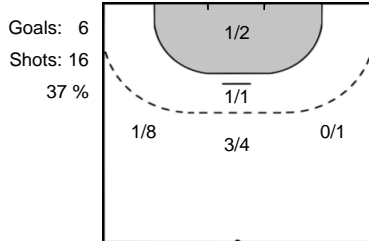

8 NEAGU
Cristina Georgiana