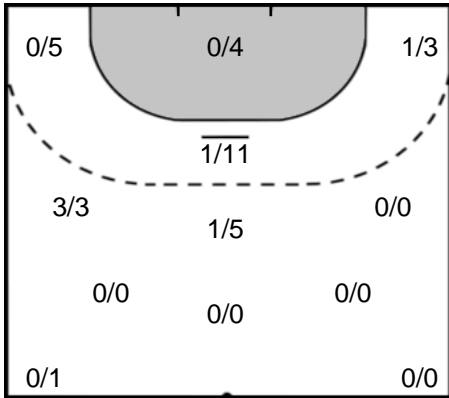

Goalkeeper Statistics

CSM Bucuresti (ROU)

Györi Audi ETO KC (HUN)