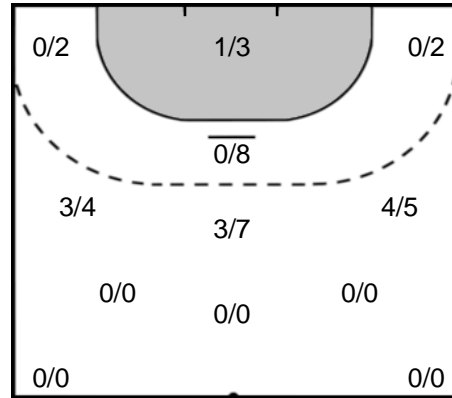

Goalkeeper Statistics

CSM Bucuresti (ROU)

Györi Audi ETO KC (HUN)