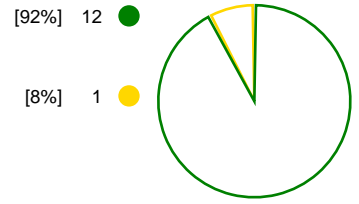

#### Györi Audi ETO KC (HUN)

**Total Shots (41)**

**1st Half Shots (21)**

**2nd Half Shots (20)**

**Total Shots (38)**

**2nd Half Shots (24)**

**1st Half Shots (14)**

● Goals ● Saves ● Missed ● Posts ● Blocks

### Player Statistics: CSM Bucuresti (ROU)

Goalkeeper	Total				All Saves/Shots					
No. Name	Saves	Shots	%	GC	7M	6M	9M	Wing	BT	FB
30 UNGUREANU Paula Claudia	0	8	0	8	0% (0/2)		0% (0/2)	0% (0/4)		
87 GRUBISIC Jelena (CRO)	6	24	25	18	0% (0/2)	9% (1/11)	66% (4/6)	25% (1/4)		0% (0/1)
<b>TOTALS</b>	<b>6</b>	<b>32</b>	<b>19</b>	<b>26</b>	<b>0% (0/4)</b>	<b>9% (1/11)</b>	<b>50% (4/8)</b>	<b>12% (1/8)</b>		<b>0% (0/1)</b>