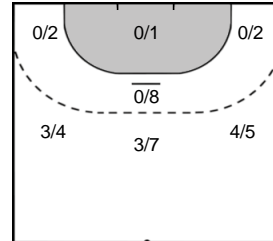

GRIMSBØ Kari Aalvik **85**

Saves: 10
Shots: 29
34 %