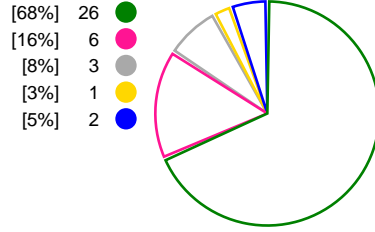

#### CSM Bucuresti (ROU)

#### Györi Audi ETO KC (HUN)

**Total Shots (41)**

**1st Half Shots (21)**

**2nd Half Shots (20)**

**Total Shots (38)**

**2nd Half Shots (24)**

**1st Half Shots (14)**

● Goals ● Saves ● Missed ● Posts ● Blocks

### Player Statistics: CSM Bucuresti (ROU)

Goalkeeper	Total				All Saves/Shots					
No. Name	Saves	Shots	%	GC	7M	6M	9M	Wing	BT	FB
30 UNGUREANU Paula Claudia	0	8	0	8	0% (0/2)		0% (0/2)	0% (0/4)		
87 GRUBISIC Jelena (CRO)	6	24	25	18	0% (0/2)	9% (1/11)	66% (4/6)	25% (1/4)		0% (0/1)
<b>TOTALS</b>	<b>6</b>	<b>32</b>	<b>19</b>	<b>26</b>	<b>0% (0/4)</b>	<b>9% (1/11)</b>	<b>50% (4/8)</b>	<b>12% (1/8)</b>		<b>0% (0/1)</b>