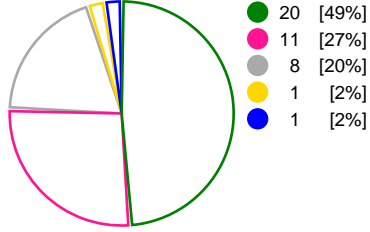

Match Statistics Shots

CSM Bucuresti (ROU)

Györi Audi ETO KC (HUN)

Total Shots (41)