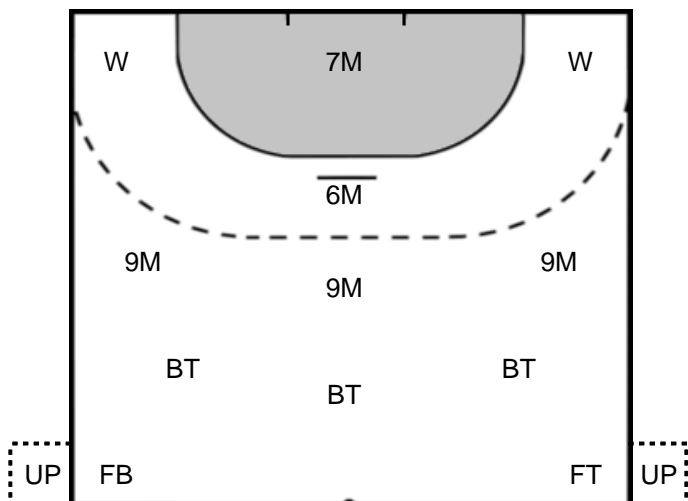

Saves: 0  
Shots: 8  
0 %

KISS Eva **73**

Saves: 1  
Shots: 2  
50 %

**Legend**

- %** Efficiency
- Ass.** Assists
- Pos.** Position
- GC.** Goals conceded
- 7M** 7-metre Shots
- W** Wing Shots (Right, Left)
- BT** Breakthrough (Right, Center, Left)
- FB** Fast Break
- 6M** 6-metre Shots
- 9M** 9-metre Shots (Right, Center, Left)
- FT** Free Throw
- ST** Steals
- BL** Blocks
- YC** Yellow Cards
- RC** Red Cards
- BC** Blue Cards
- 2m** 2 Minute Suspensions
- UP** Unassigned Position