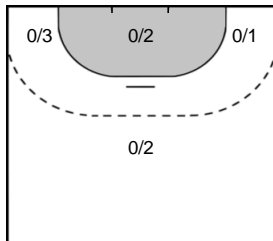

Saves: 0  
Shots: 8  
0 %

KISS Eva **73**

Saves: 1  
Shots: 2  
50 %

**Legend**

- %** Efficiency
- Ass.** Assists
- Pos.** Position
- GC.** Goals conceded
- 7M** 7-metre Shots
- W** Wing Shots (Right, Left)
- BT** Breakthrough (Right, Center, Left)
- FB** Fast Break
- 6M** 6-metre Shots
- 9M** 9-metre Shots (Right, Center, Left)
- FT** Free Throw
- ST** Steals
- BL** Blocks
- YC** Yellow Cards
- RC** Red Cards
- BC** Blue Cards
- 2m** 2 Minute Suspensions
- UP** Unassigned Position