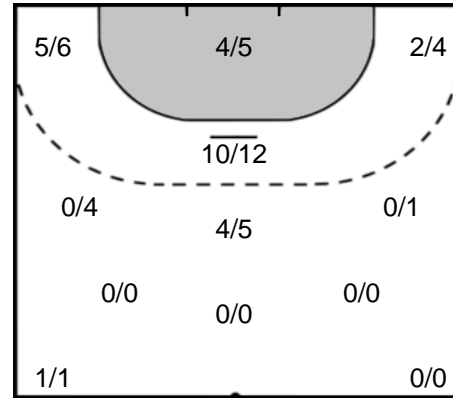

Team Statistics Attack

CSM Bucuresti (ROU)

Györi Audi ETO KC (HUN)