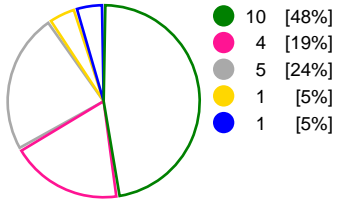

1st Half Shots (21)