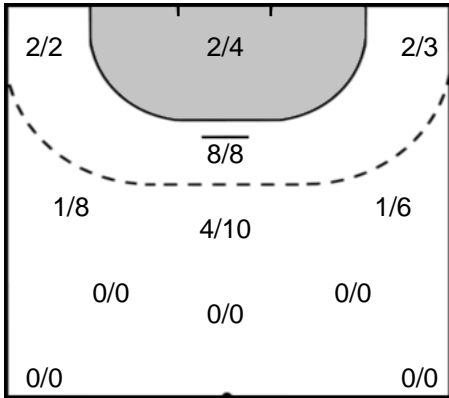

Team Statistics Attack

CSM Bucuresti (ROU)

Györi Audi ETO KC (HUN)