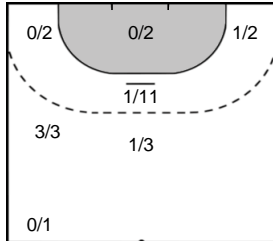

87 GRUBISIC Jelena

Saves: 6
Shots: 24
25 %