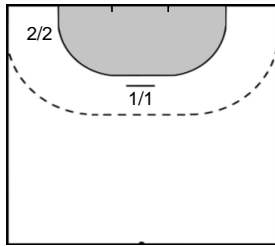

77 MEHMEDOVIC
Majda

Goals: 3
Shots: 3
100 %