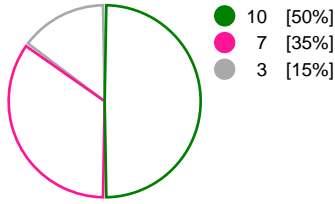

#### CSM Bucuresti (ROU)

#### Györi Audi ETO KC (HUN)

**Total Shots (41)**

**1st Half Shots (21)**

**2nd Half Shots (20)**

**Total Shots (38)**

**2nd Half Shots (24)**

**1st Half Shots (14)**

● Goals ● Saves ● Missed ● Posts ● Blocks

### Player Statistics: CSM Bucuresti (ROU)

Goalkeeper	Total				All Saves/Shots					
No. Name	Saves	Shots	%	GC	7M	6M	9M	Wing	BT	FB
30 UNGUREANU Paula Claudia	0	8	0	8	0% (0/2)		0% (0/2)	0% (0/4)		
87 GRUBISIC Jelena (CRO)	6	24	25	18	0% (0/2)	9% (1/11)	66% (4/6)	25% (1/4)		0% (0/1)
<b>TOTALS</b>	<b>6</b>	<b>32</b>	<b>19</b>	<b>26</b>	<b>0% (0/4)</b>	<b>9% (1/11)</b>	<b>50% (4/8)</b>	<b>12% (1/8)</b>		<b>0% (0/1)</b>